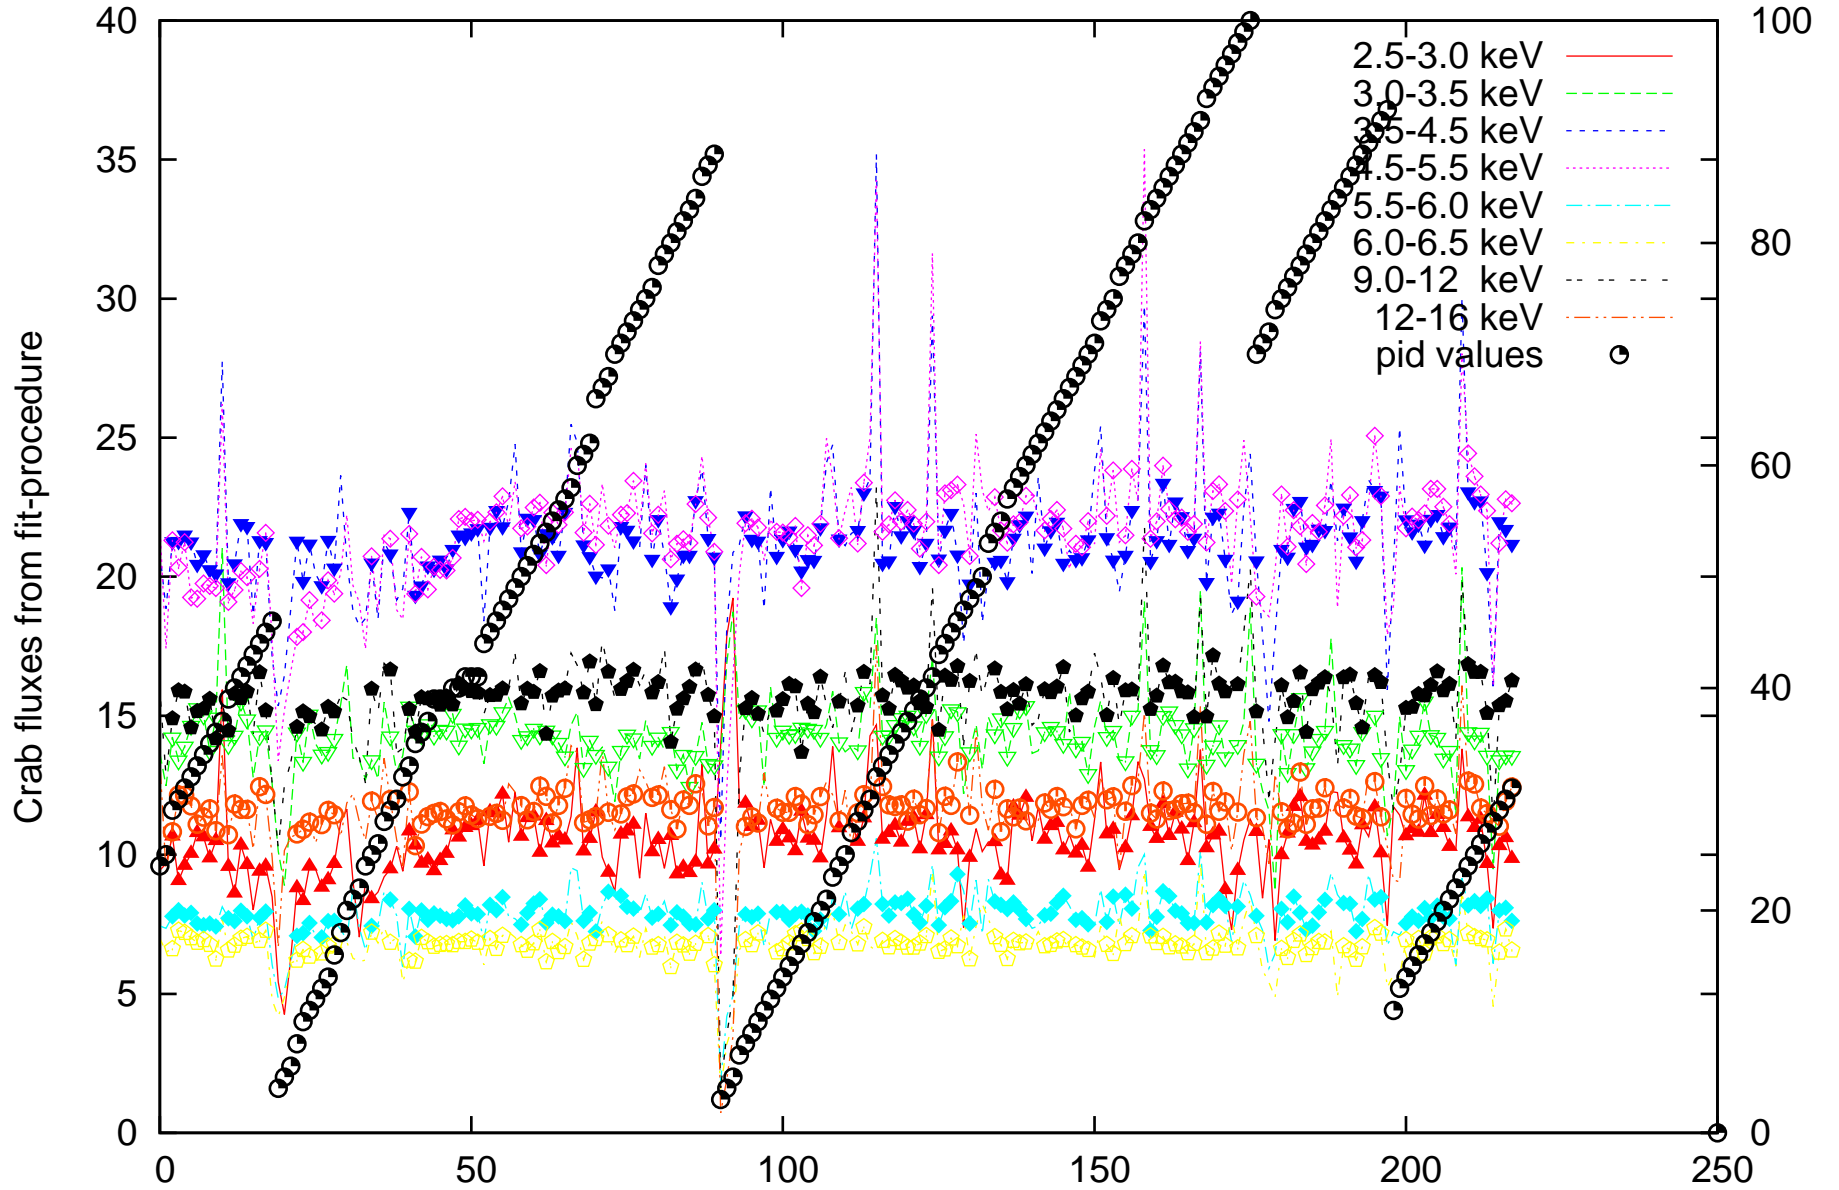

J2 Crab fluxes

J2 Crab fluxes from orbits 1456-1468 as function of scw-number

jan 21 12:00:00 2016