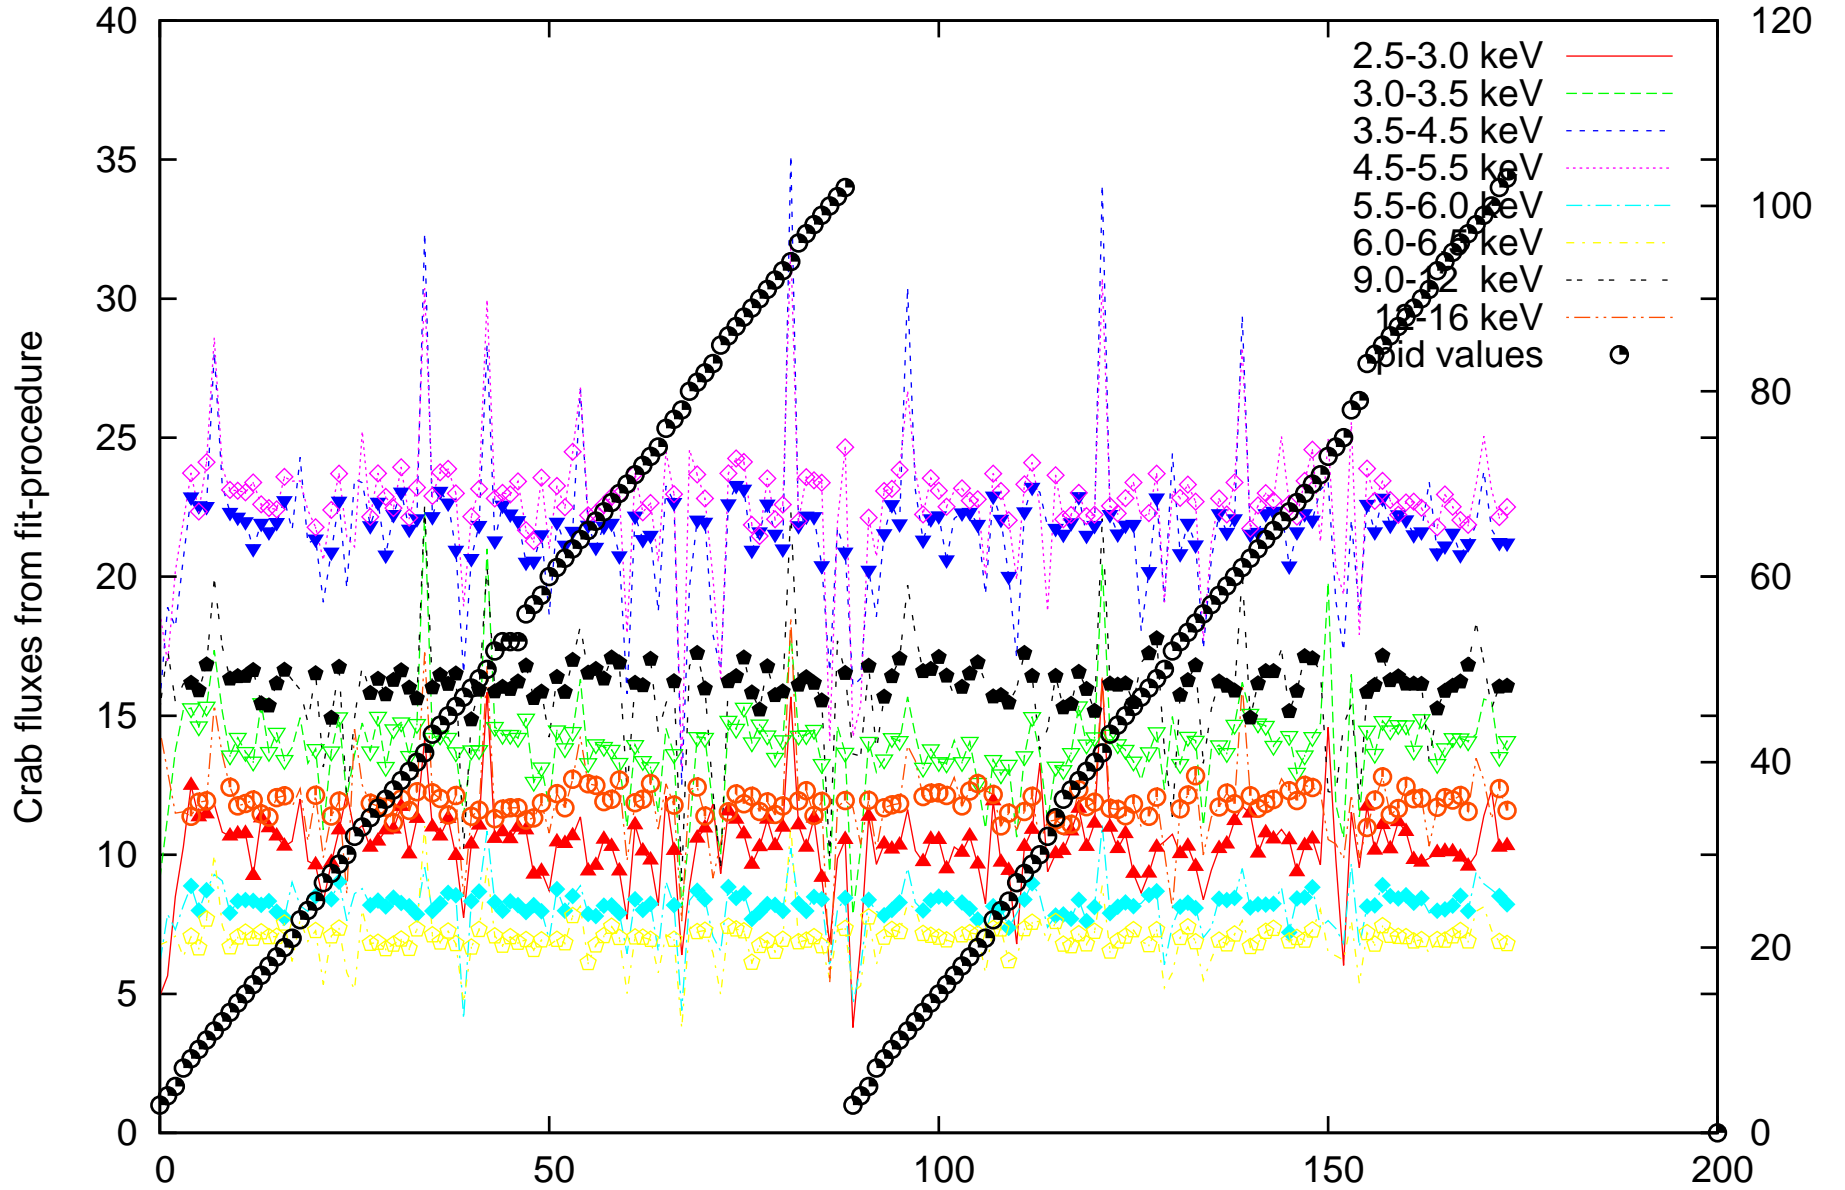

J2 Crab fluxes

J2 Crab fluxes from orbits 1327-1328 as function of scw-number

jan 21 12:00:00 2016