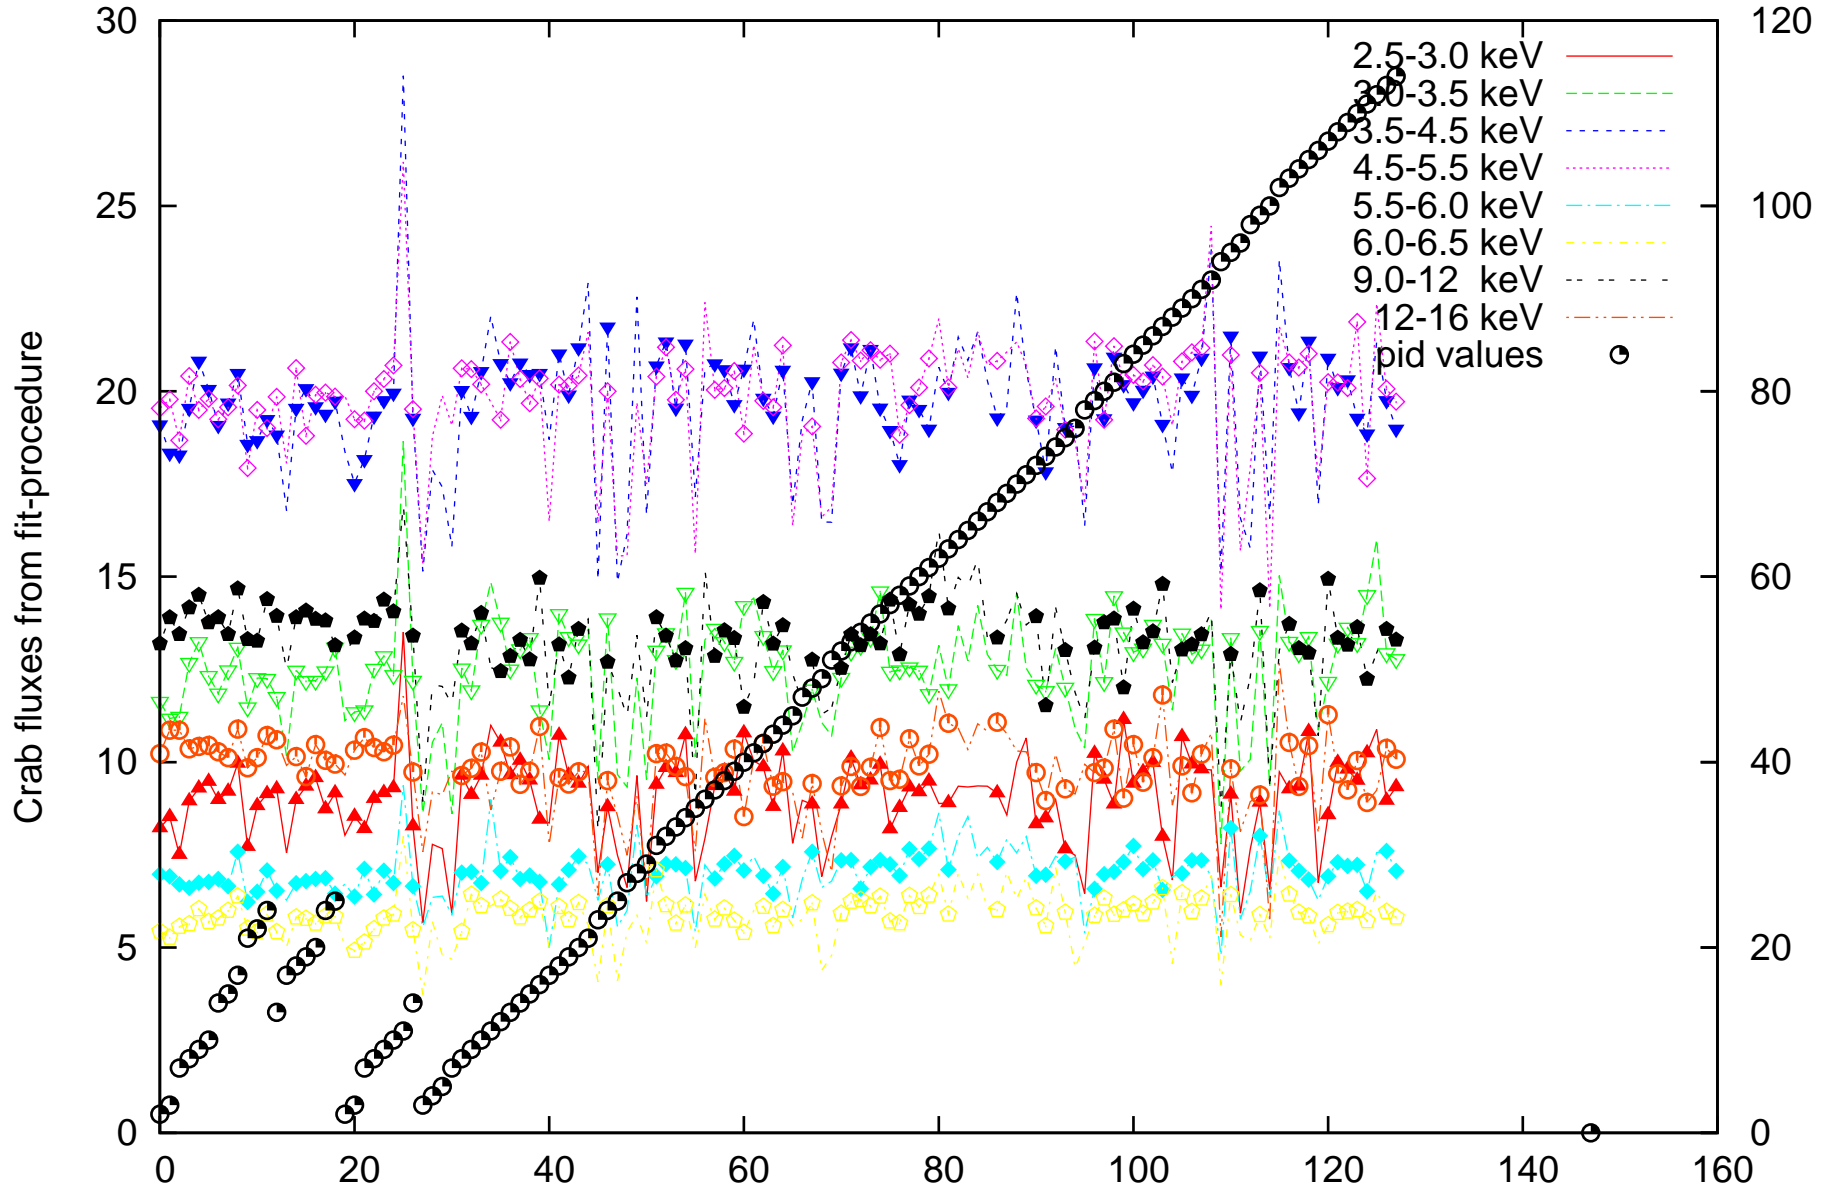

J1 Crab fluxes

J1 Crab fluxes from orbits 834-839 as function of scw-number

jan 21 12:00:00 2016