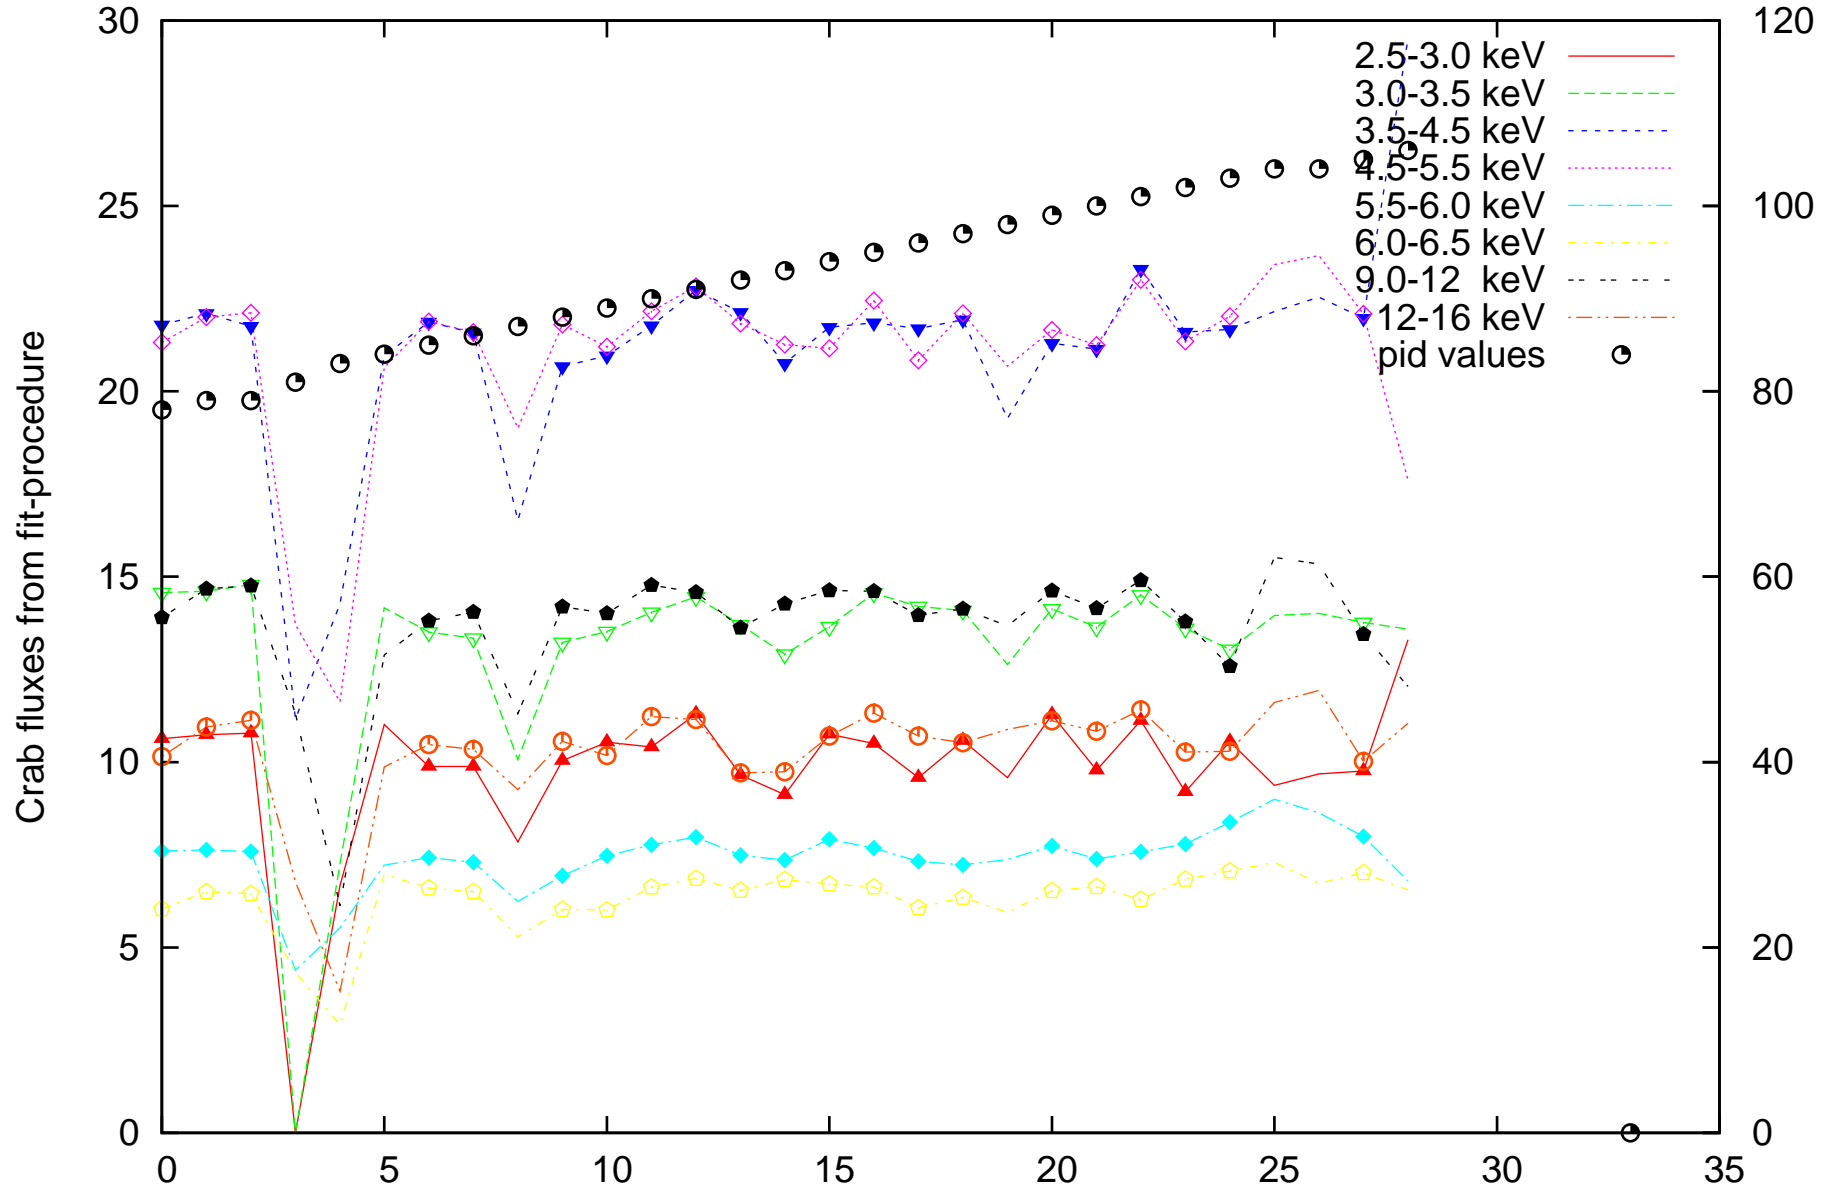

J1 Crab fluxes

J1 Crab fluxes from orbits 365-365 as function of scw-number

jan 21 12:00:00 2016