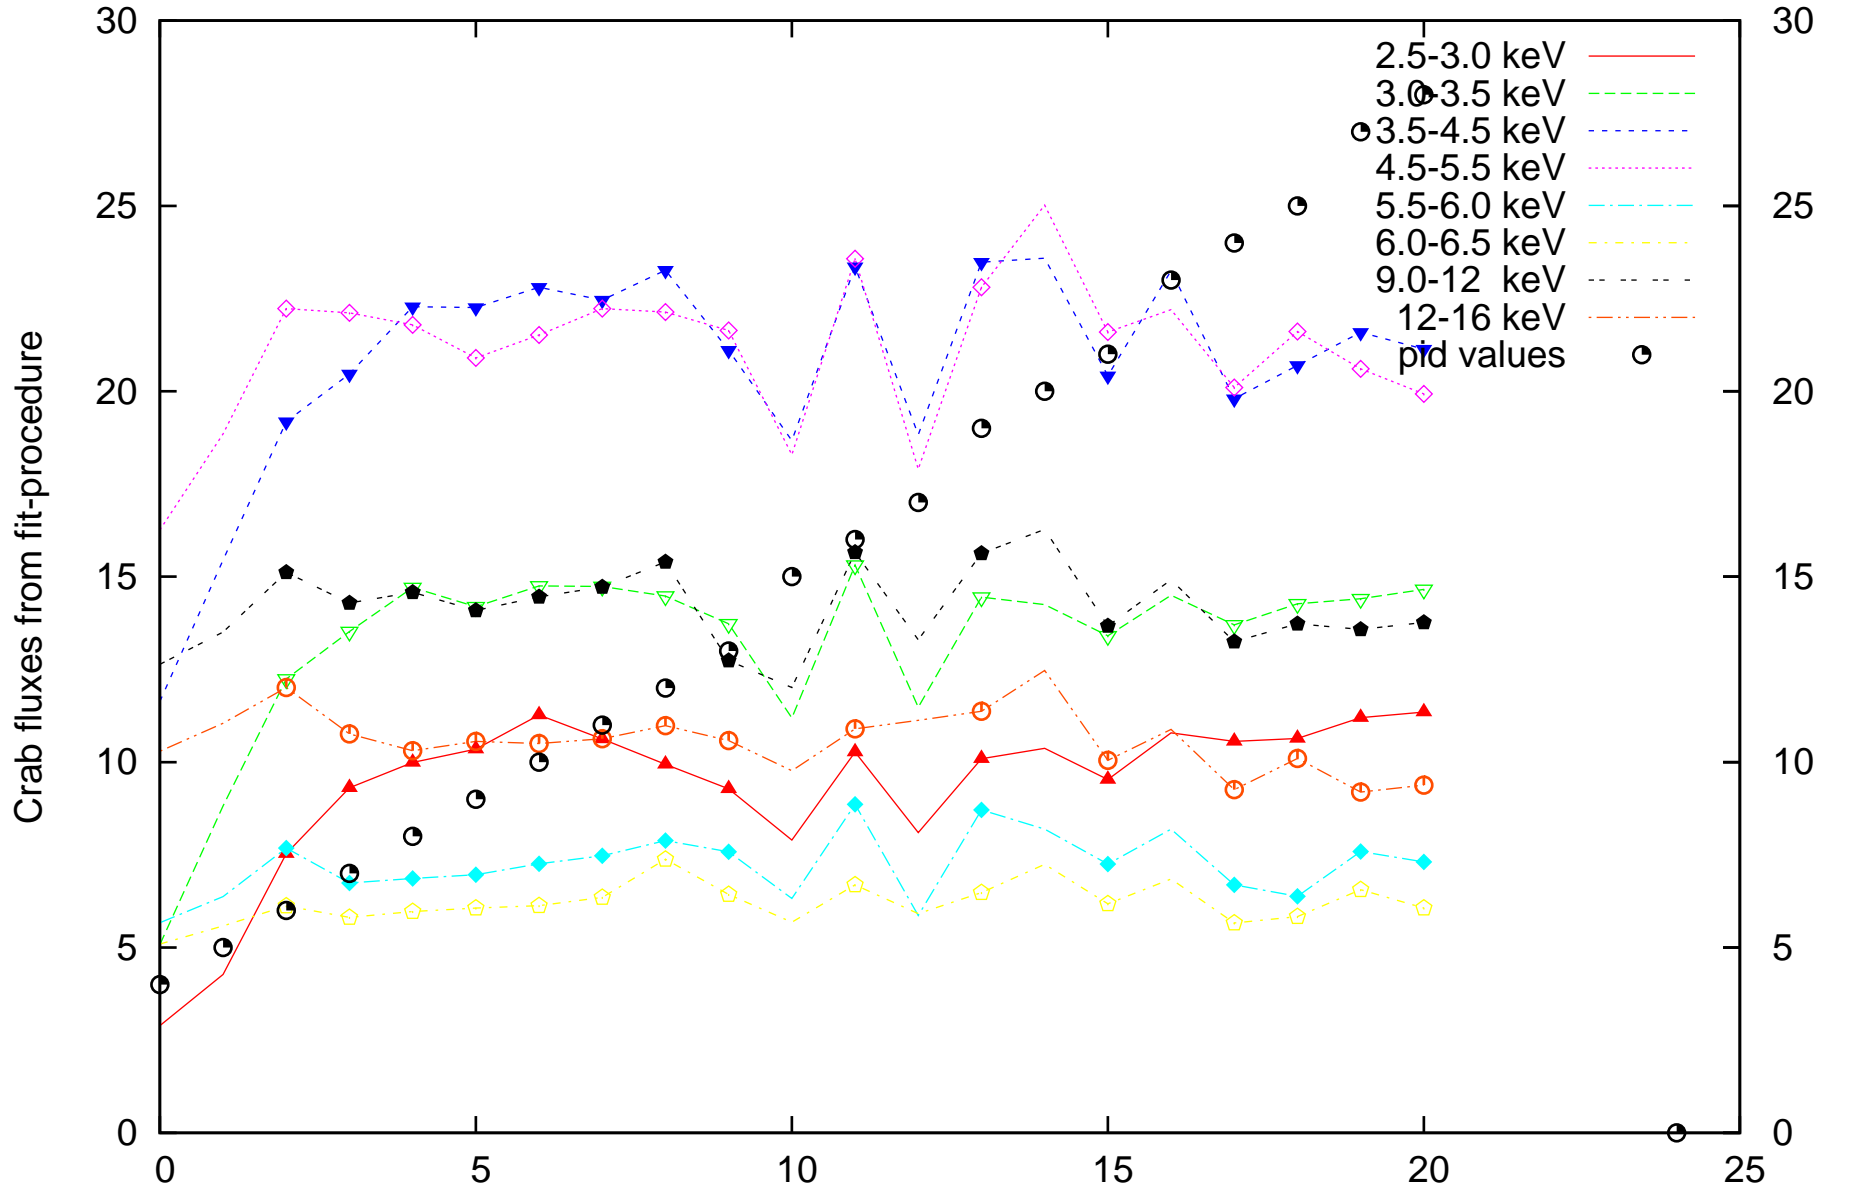

J1 Crab fluxes

J1 Crab fluxes from orbits 1342-1342 as function of scw-number

jan 21 12:00:00 2016