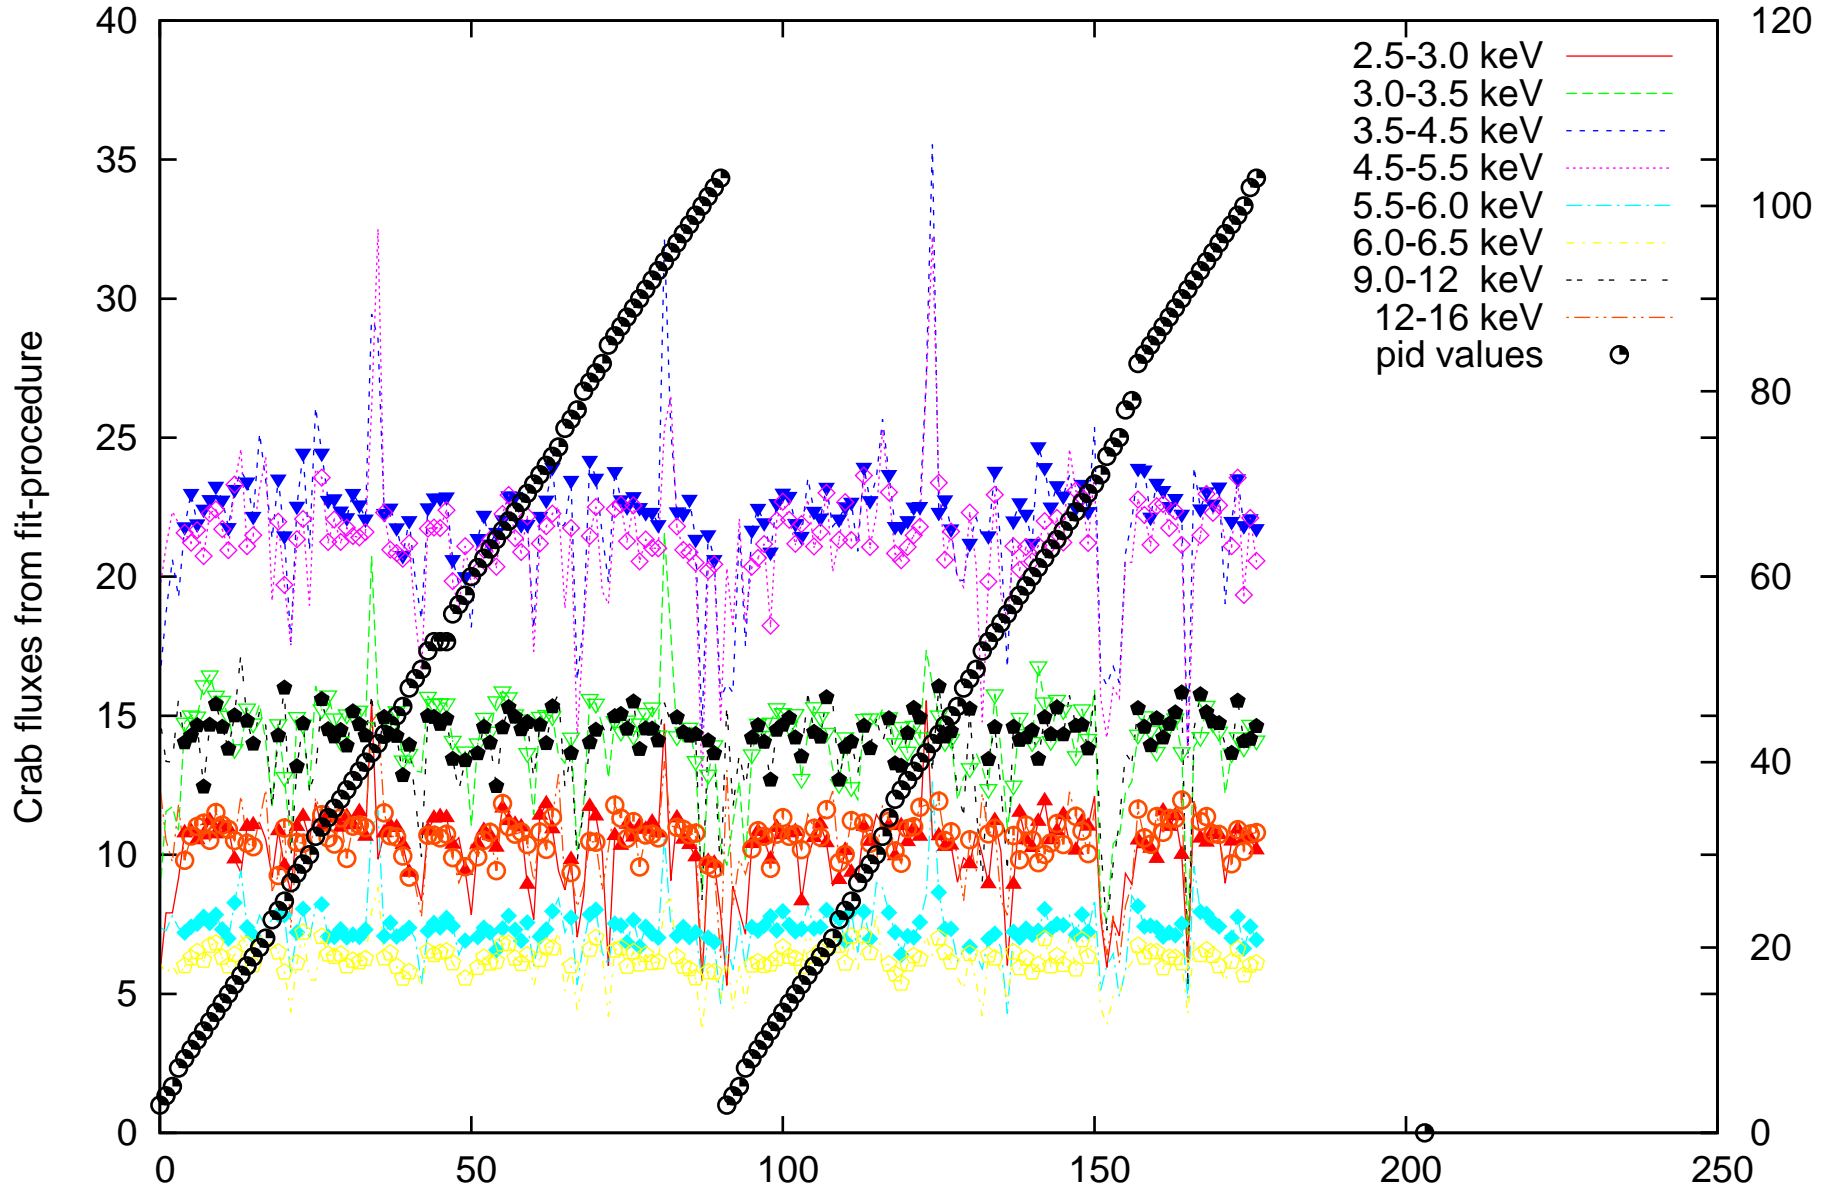

J1 Crab fluxes

J1 Crab fluxes from orbits 1327-1328 as function of scw-number

jan 21 12:00:00 2016