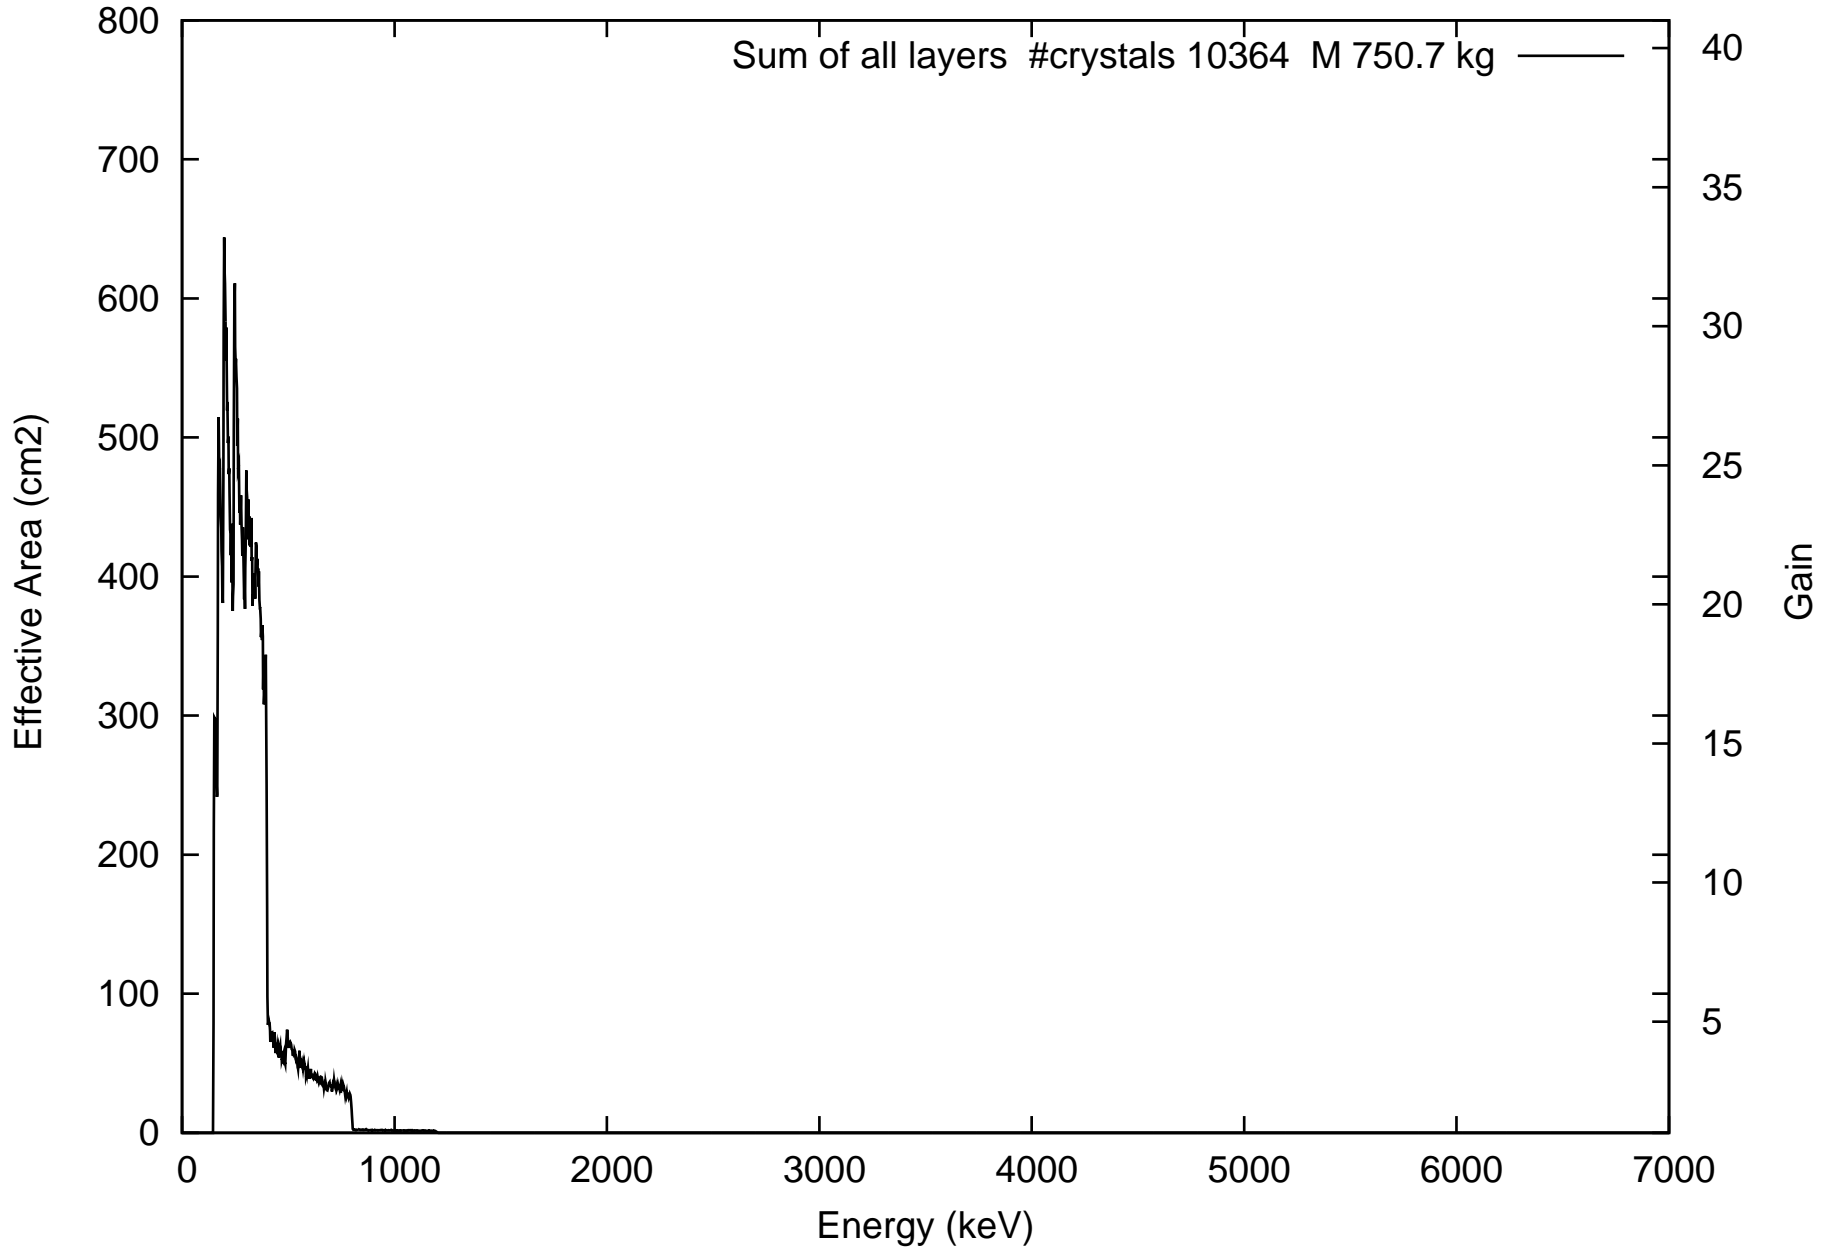

Laue lens diameter: 351 cm, Detector diameter 5.0 cm, mosaic: 0.25 arcmin

Laue lens diameter: 351 cm, Detector diameter 5.0 cm, mosaic: 0.25 arcmin

Laue lens diameter: 351 cm, Detector diameter 5.0 cm, mosaic: 0.25 arcmin