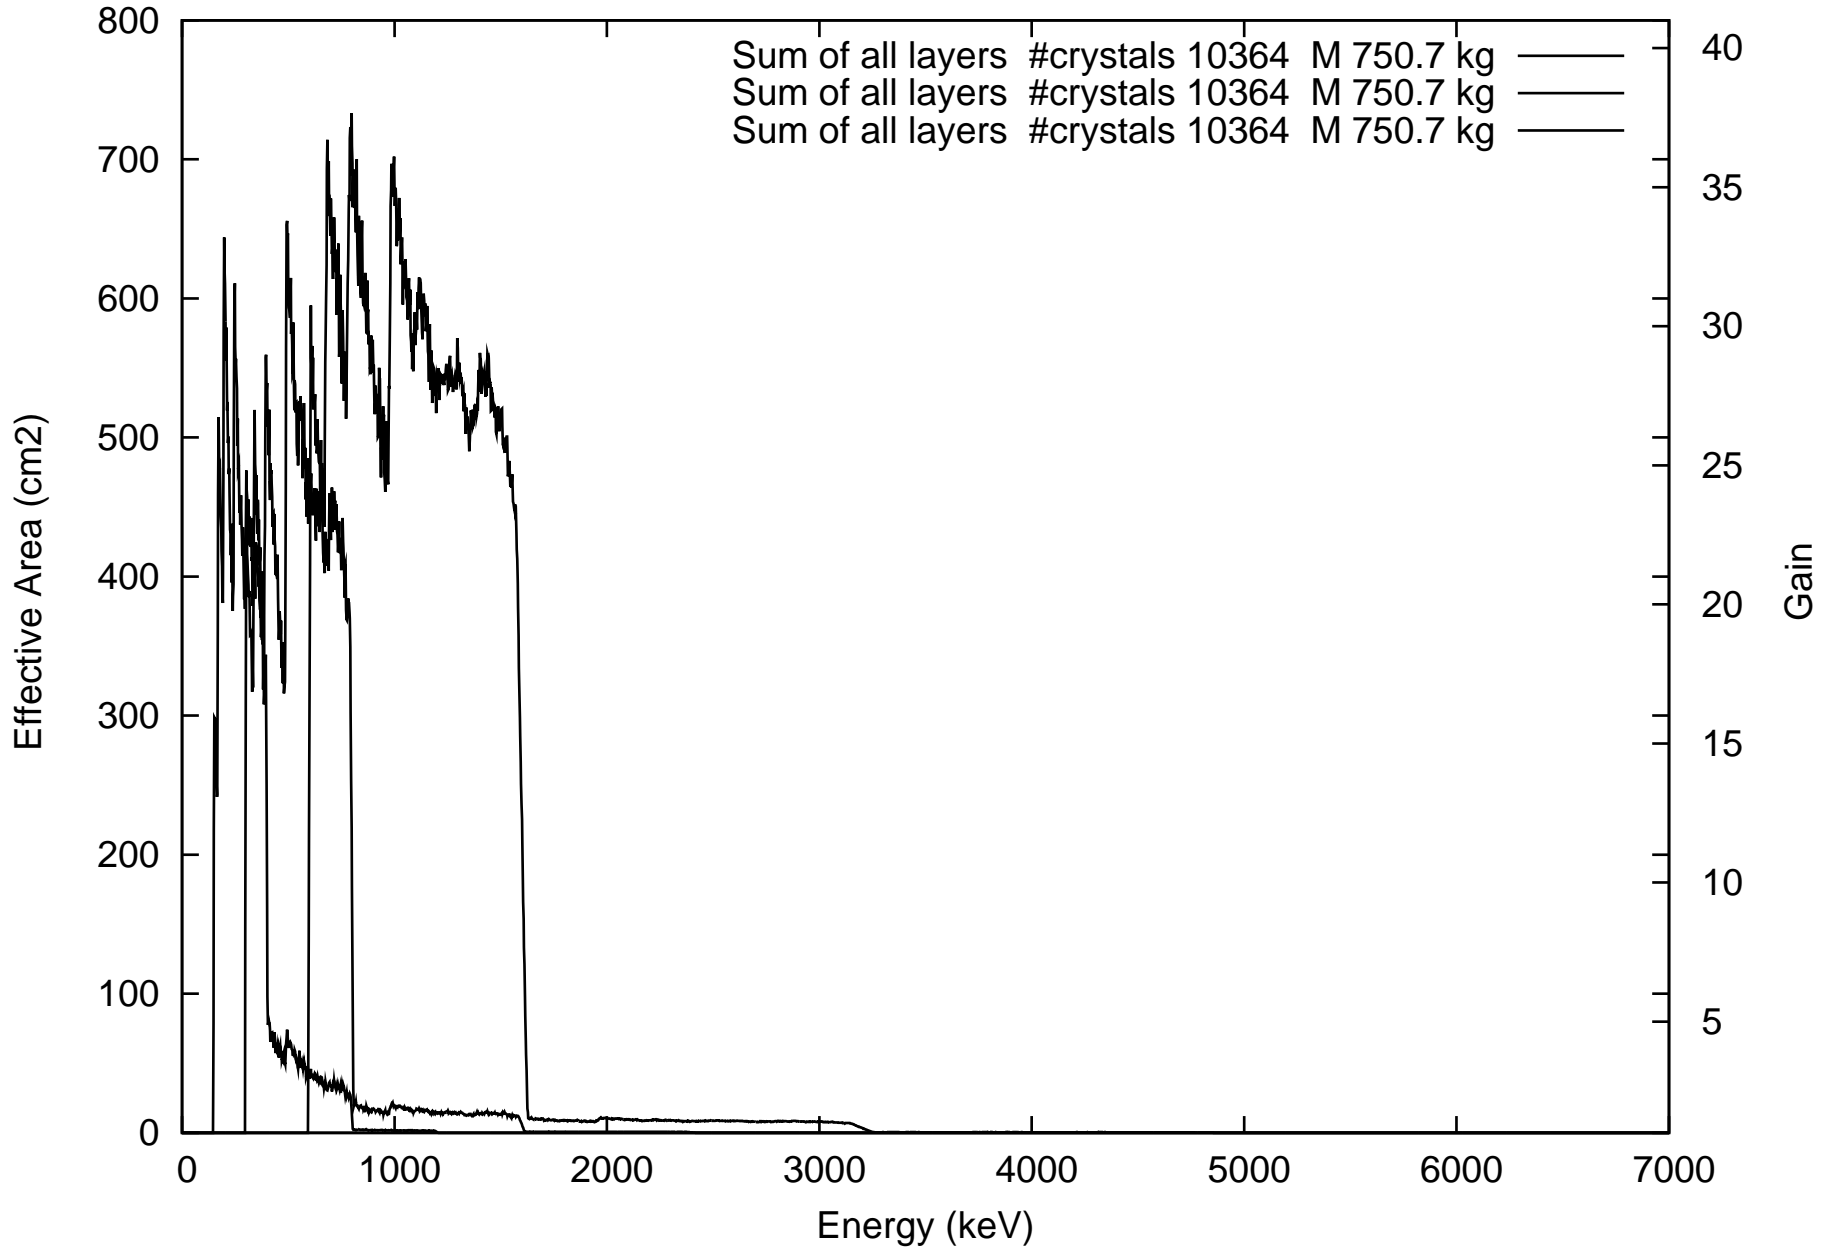

Laue lens diameter: 351 cm, Detector diameter 5.0 cm, mosaic: 0.25 arcmin

Laue lens diameter: 351 cm, Detector diameter 5.0 cm, mosaic: 0.25 arcmin

Laue lens diameter: 351 cm, Detector diameter 5.0 cm, mosaic: 0.25 arcmin