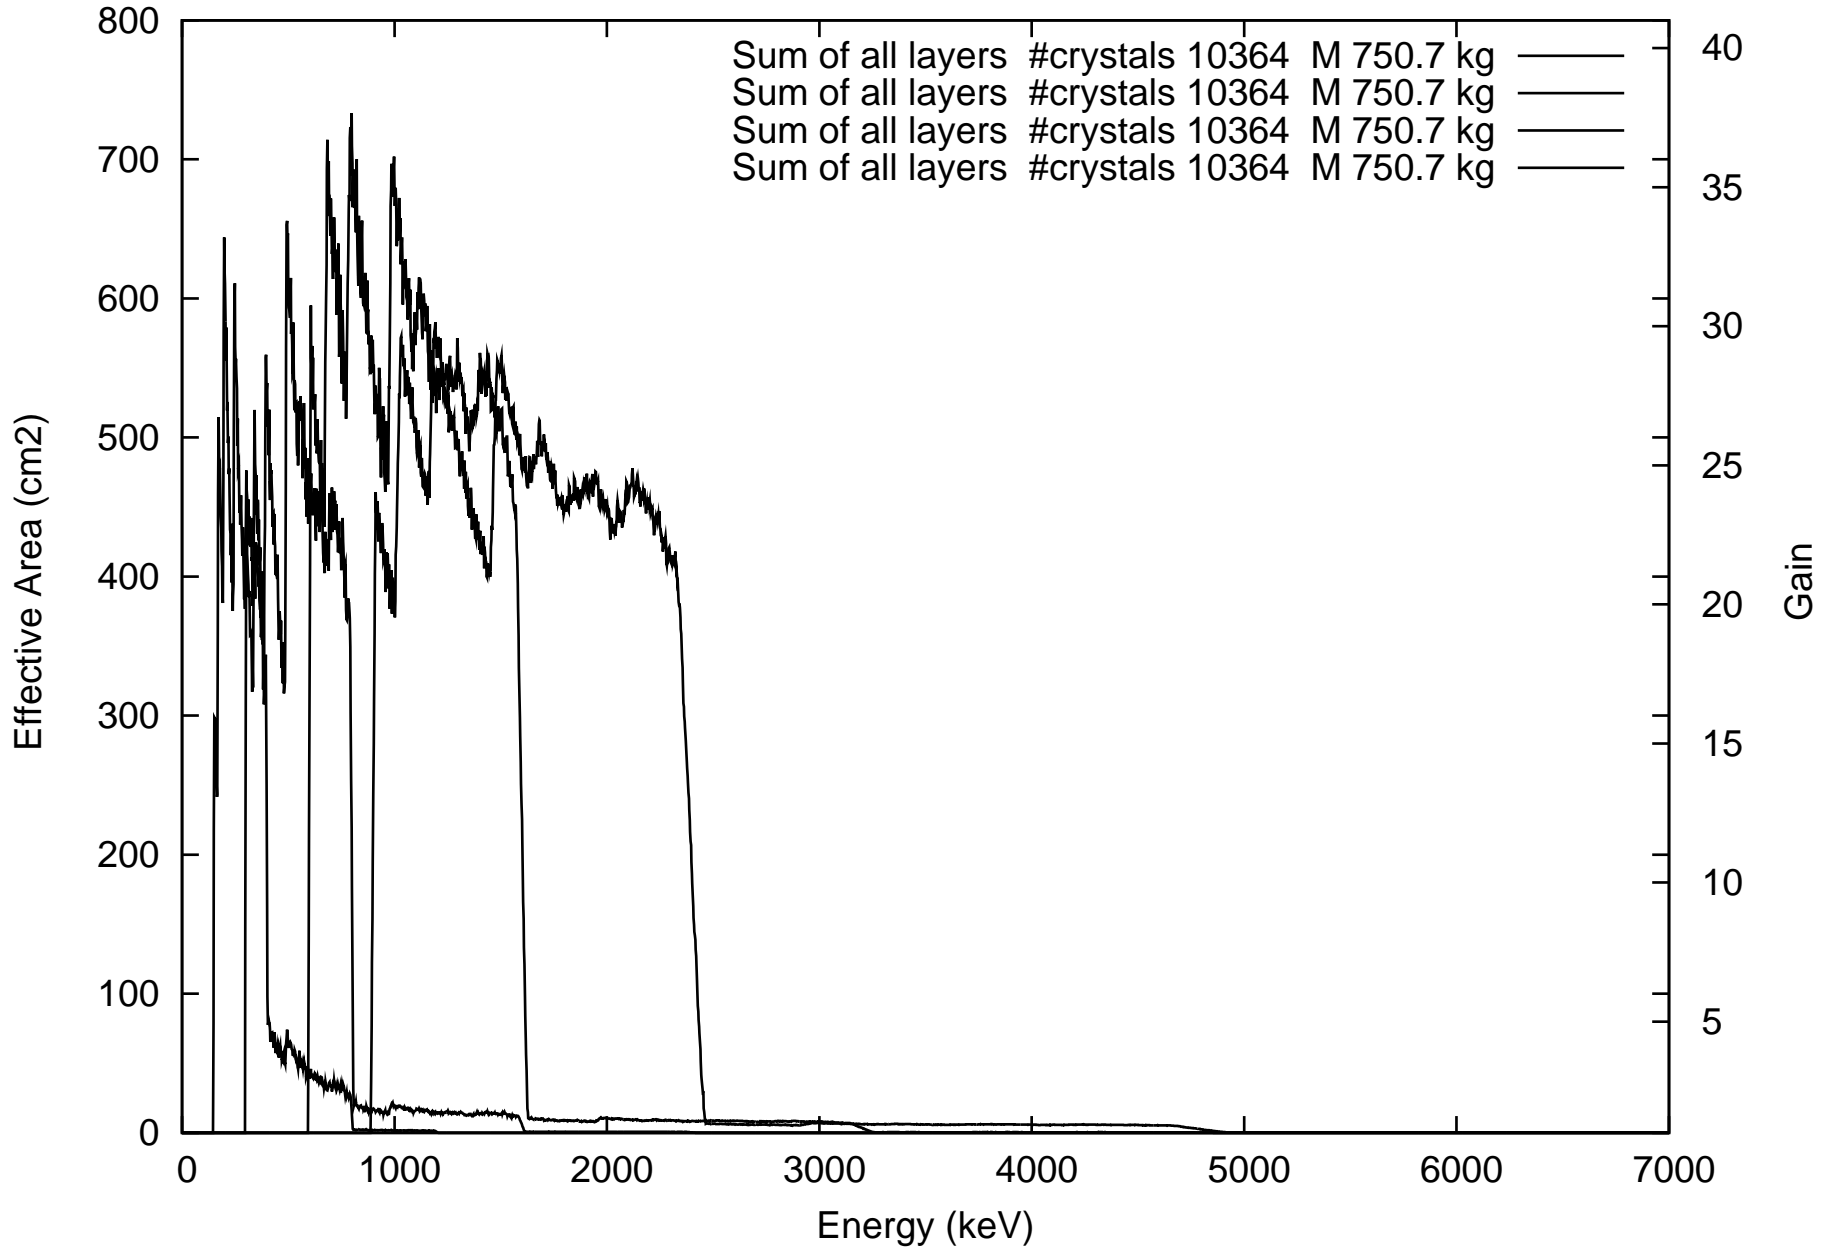

Laue lens diameter: 351 cm, Detector diameter 5.0 cm, mosaic: 0.25 arcmin

Laue lens diameter: 351 cm, Detector diameter 5.0 cm, mosaic: 0.25 arcmin

Laue lens diameter: 351 cm, Detector diameter 5.0 cm, mosaic: 0.25 arcmin