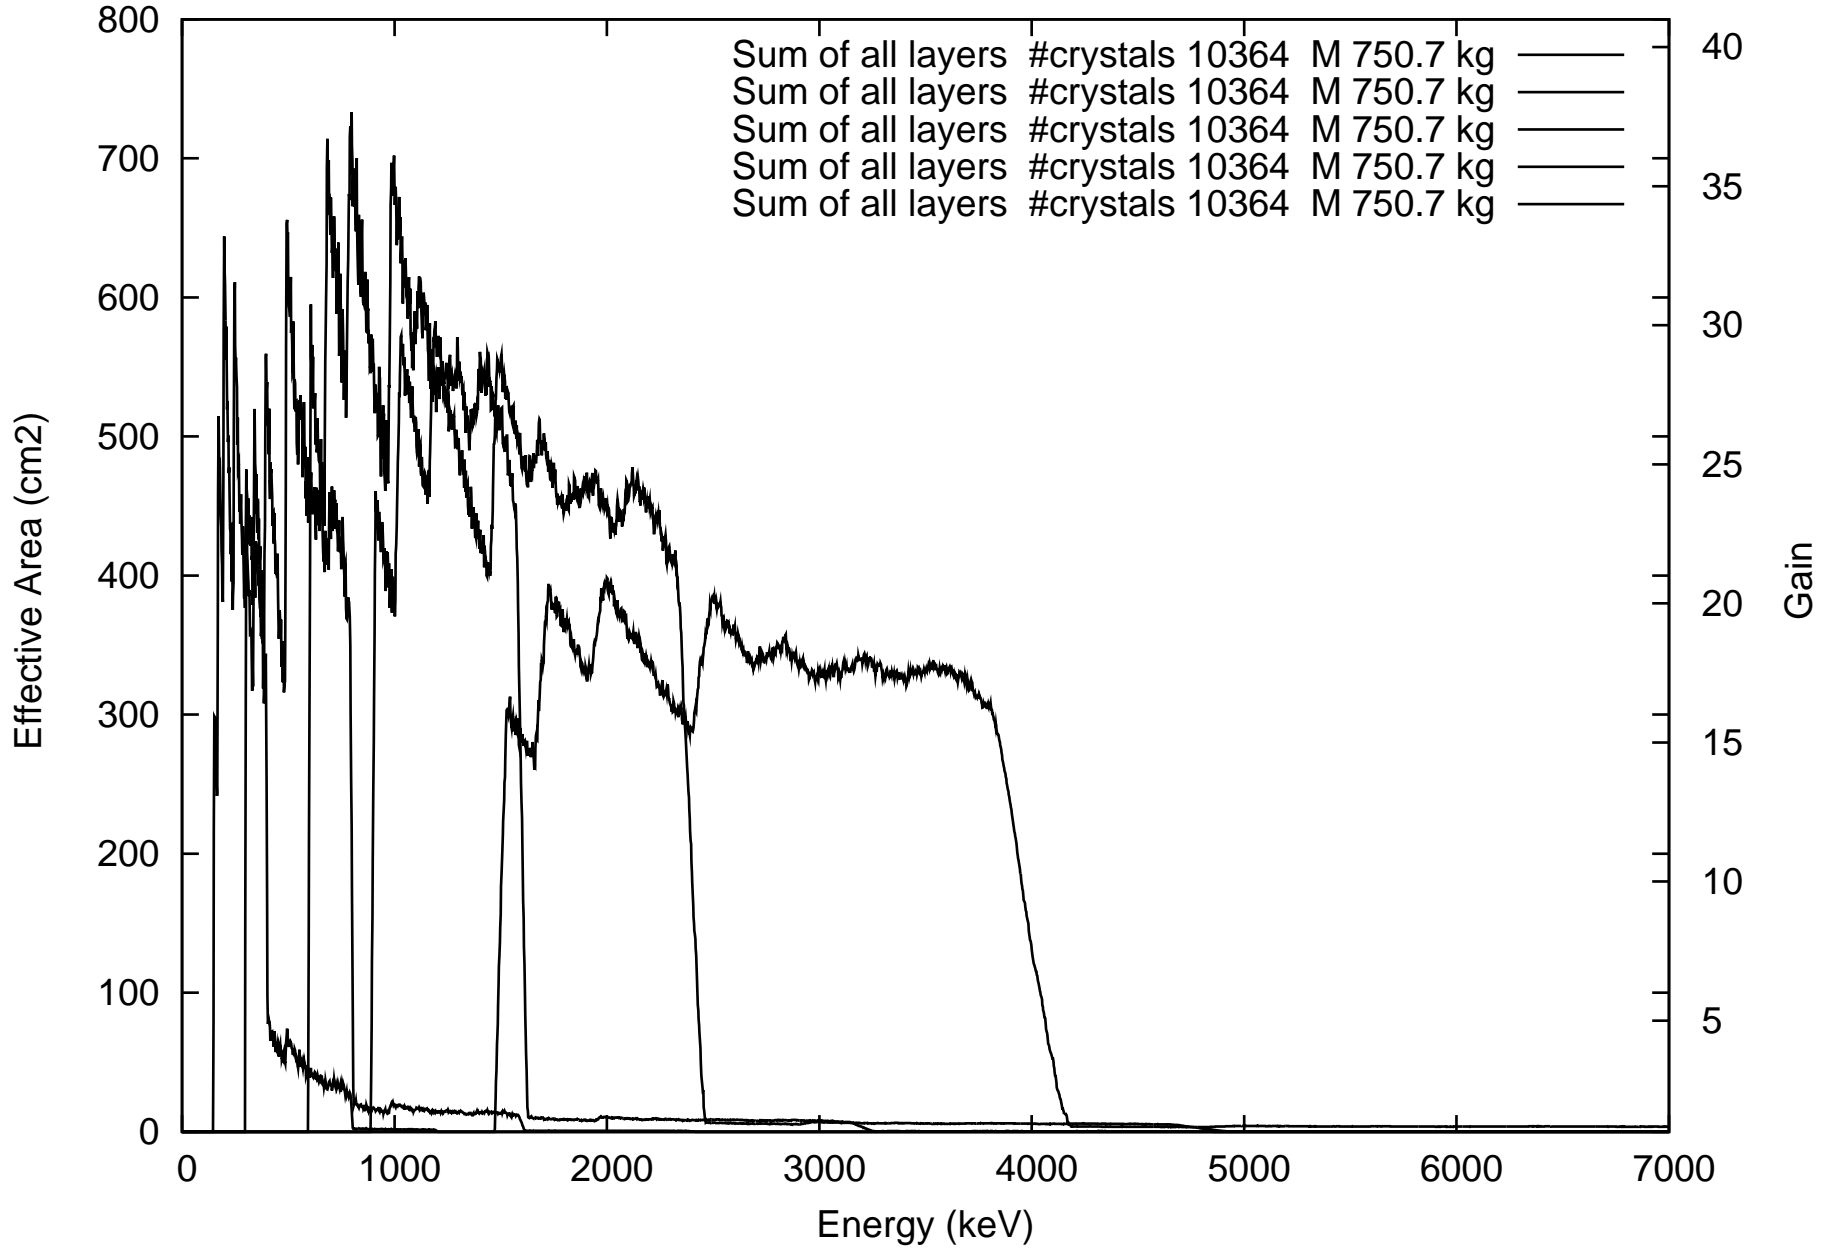

Laue lens diameter: 351 cm, Detector diameter 5.0 cm, mosaic: 0.25 arcmin

Laue lens diameter: 351 cm, Detector diameter 5.0 cm, mosaic: 0.25 arcmin

Laue lens diameter: 351 cm, Detector diameter 5.0 cm, mosaic: 0.25 arcmin