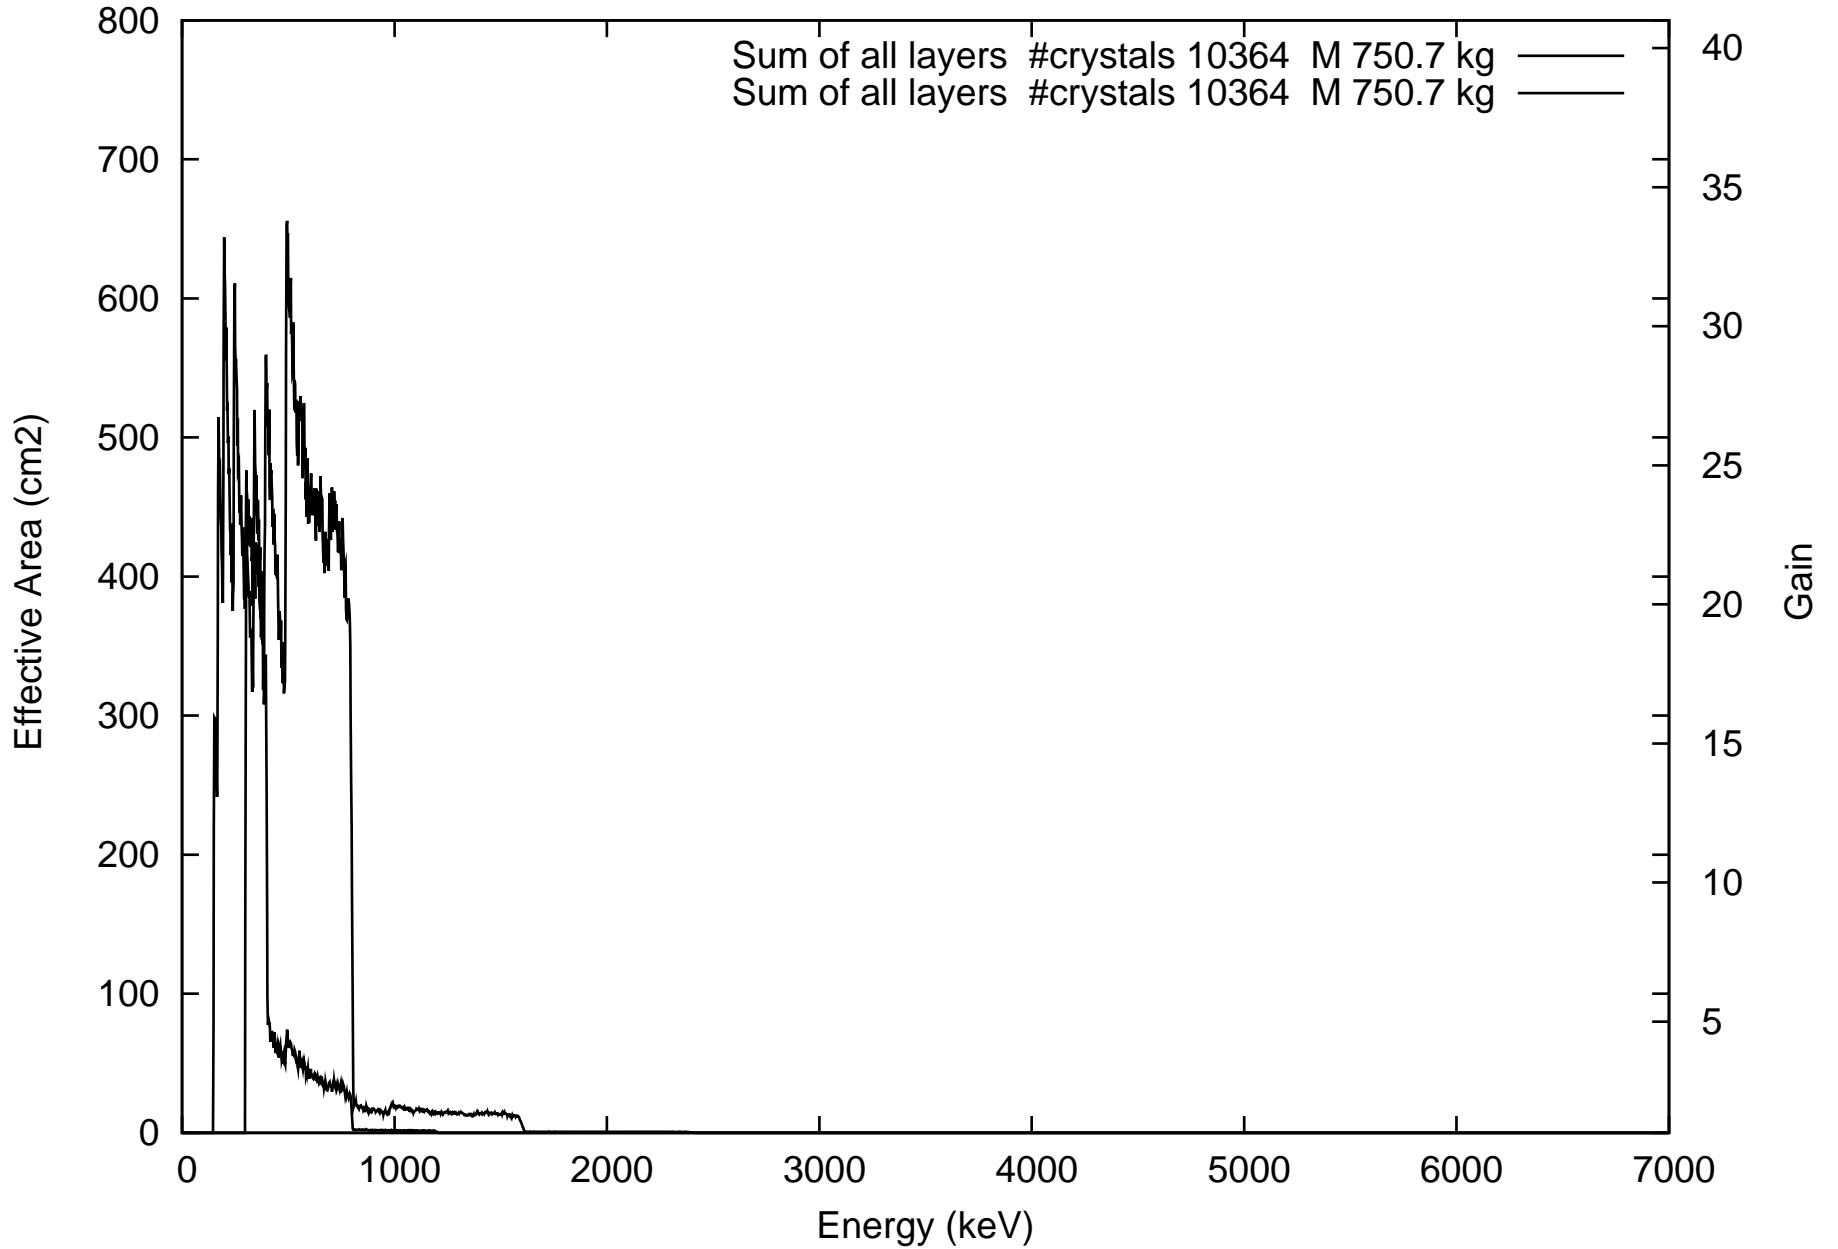

Laue lens diameter: 351 cm, Detector diameter 5.0 cm, mosaic: 0.25 arcmin

Laue lens diameter: 351 cm, Detector diameter 5.0 cm, mosaic: 0.25 arcmin

Laue lens diameter: 351 cm, Detector diameter 5.0 cm, mosaic: 0.25 arcmin