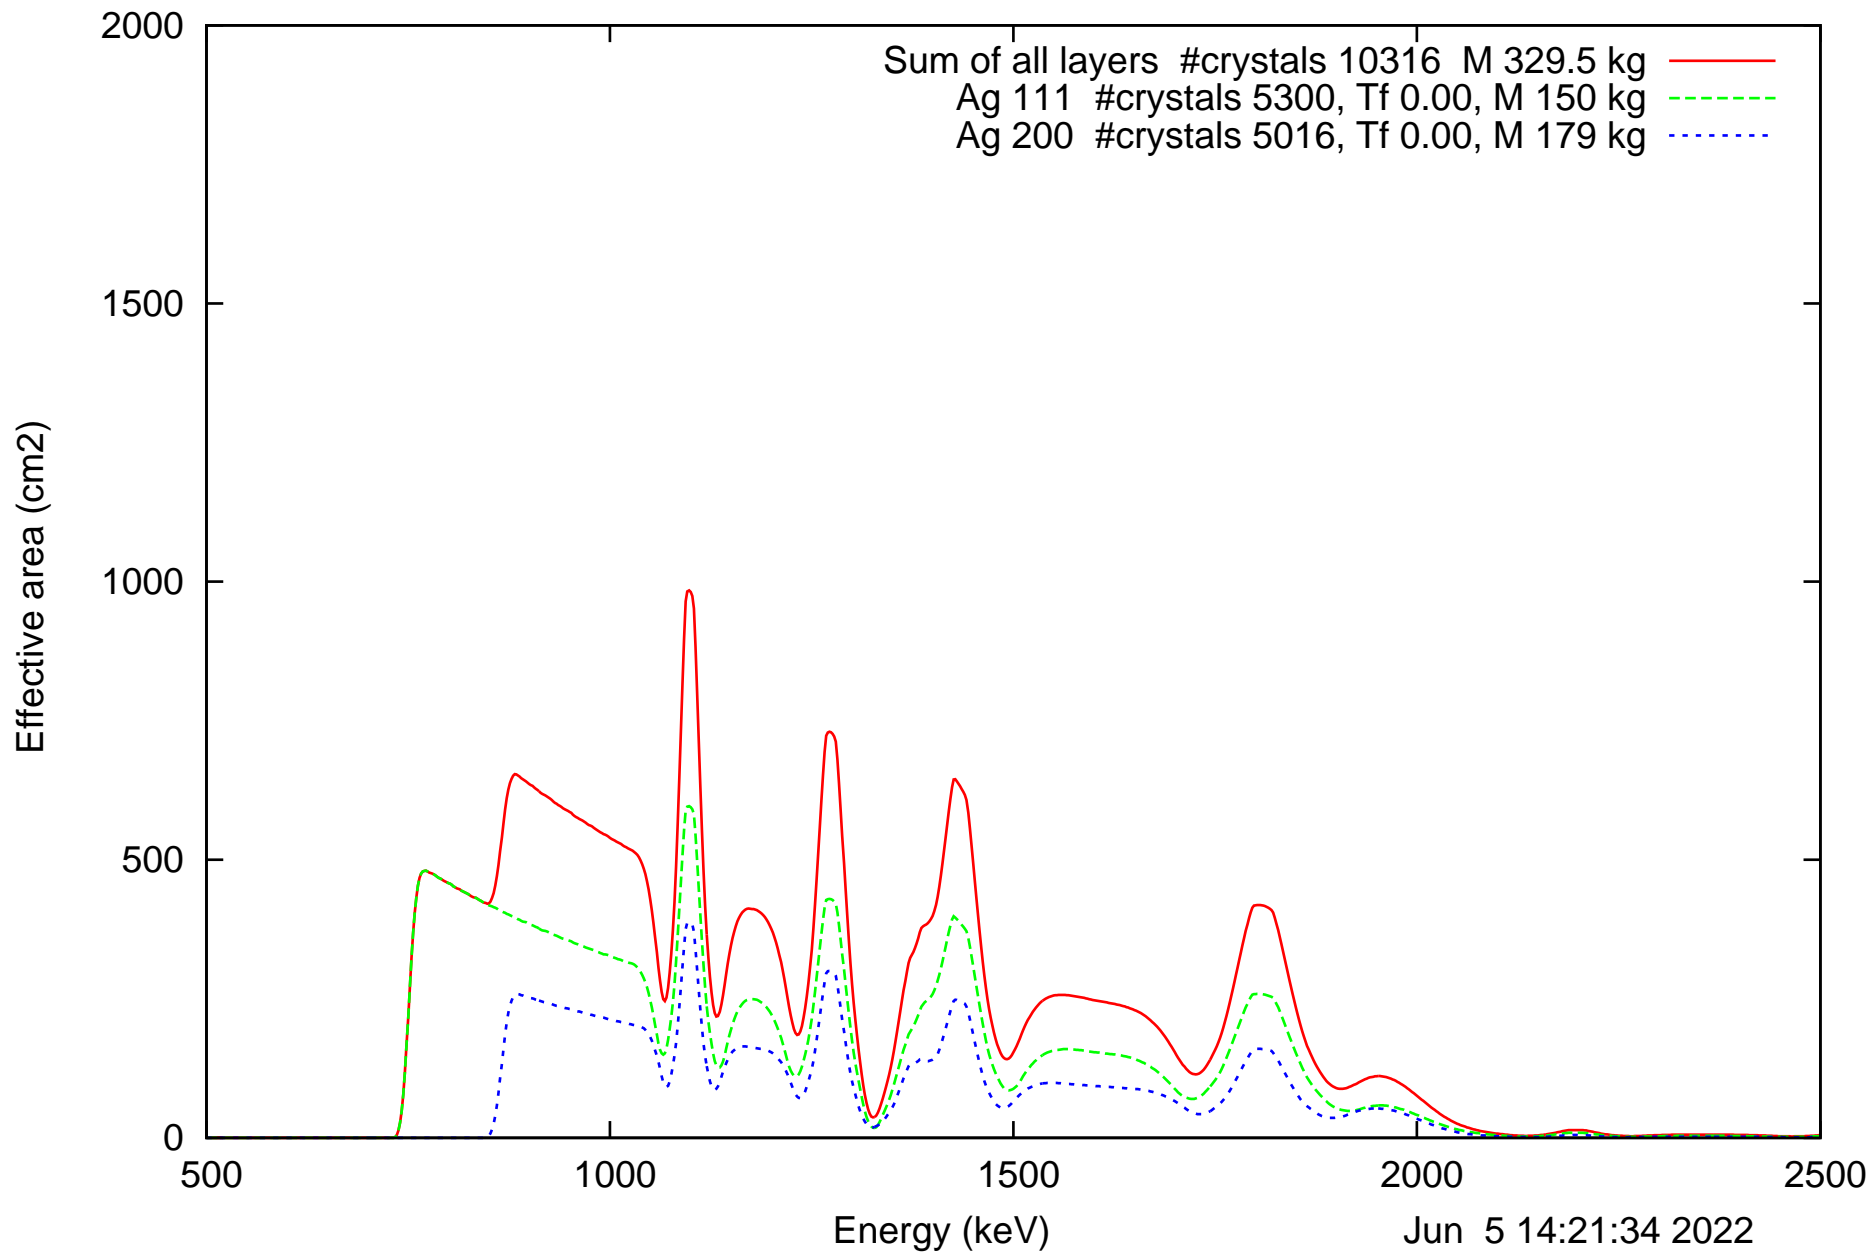

Laue lens diameter: 351 cm, Detect.diameter: 5.0 cm, mosaic: 0.5 arcmin

Laue lens diameter: 351 cm, Detect.diameter: 5.0 cm, mosaic: 0.5 arcmin

Laue lens diameter: 351 cm, Detect.diameter: 5.0 cm, mosaic: 0.5 arcmin