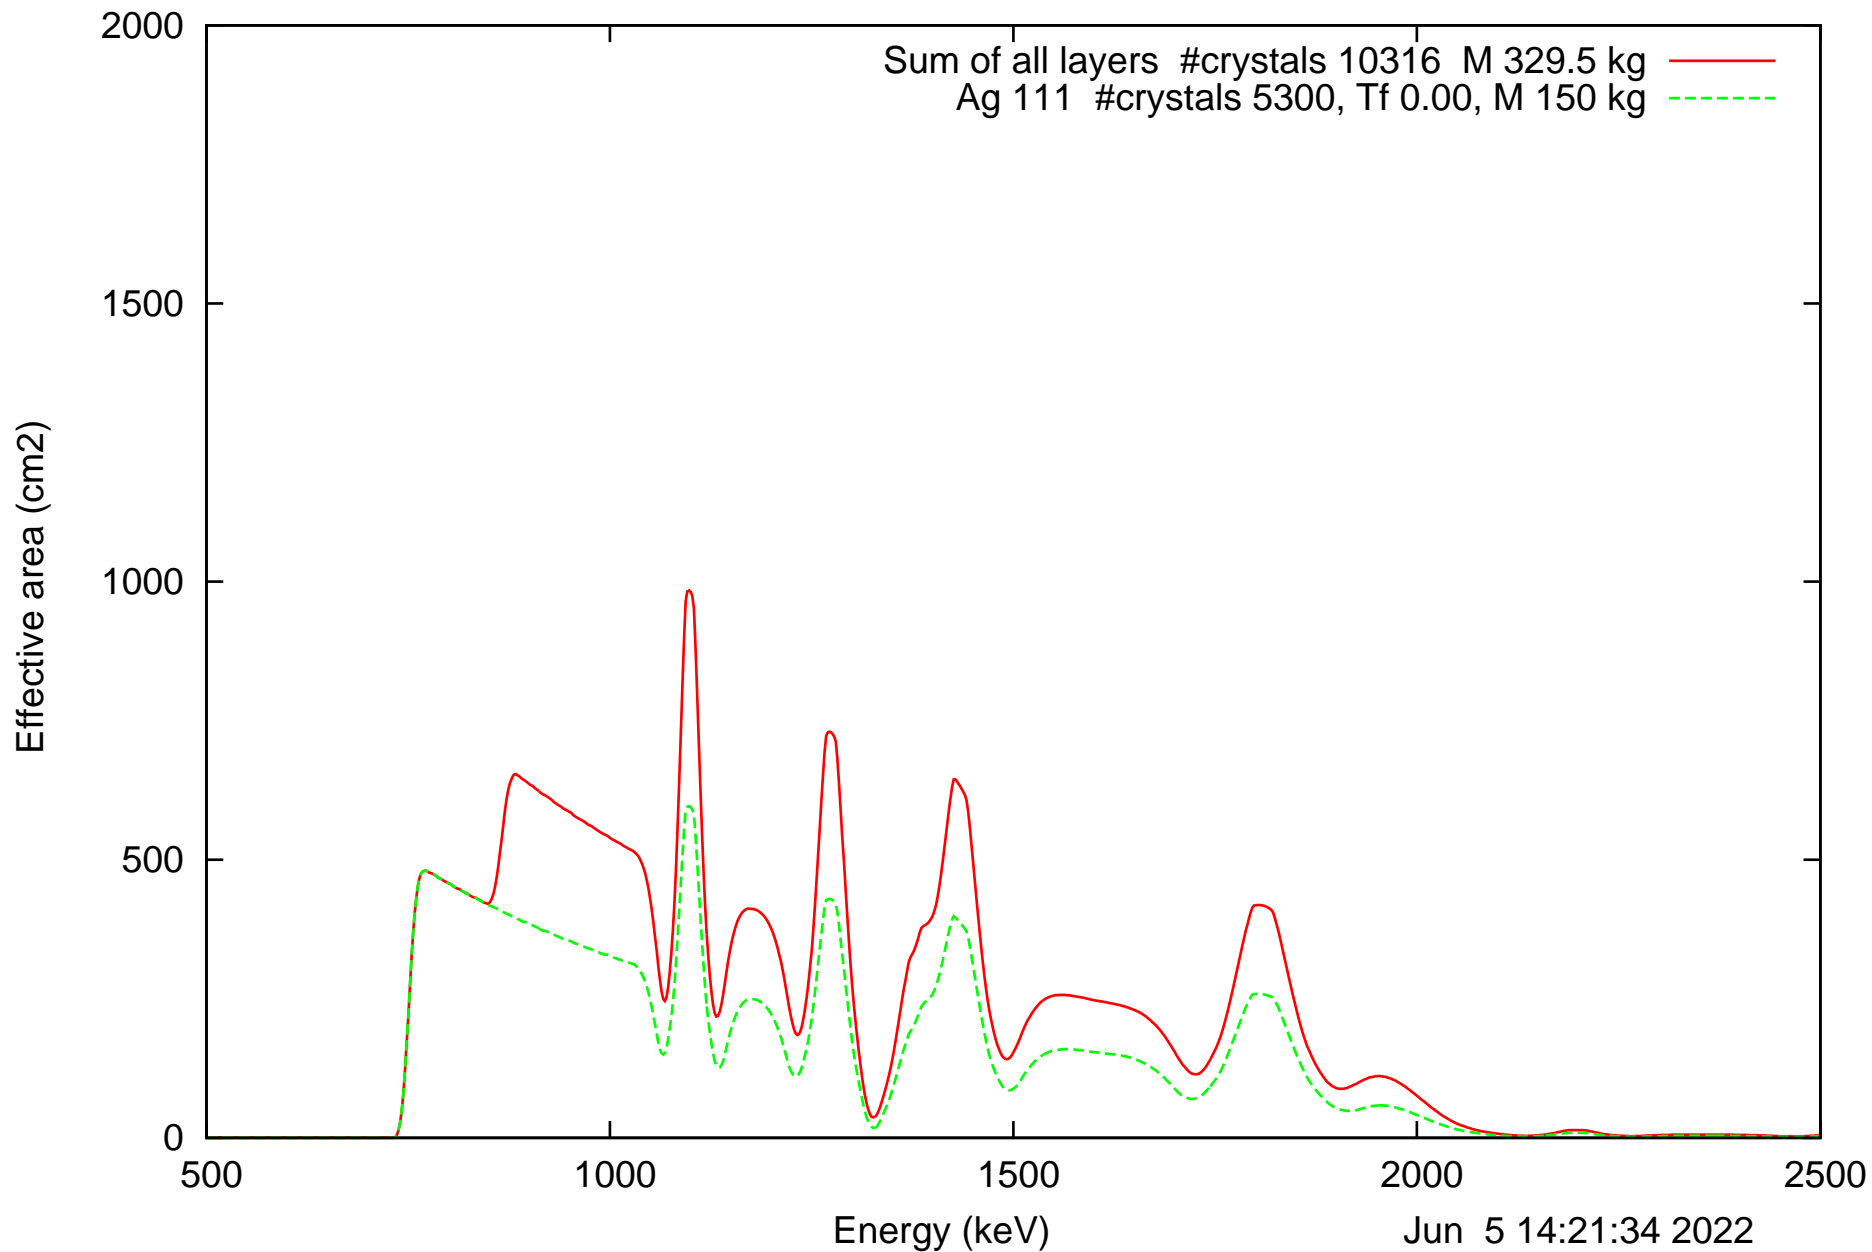

Laue lens diameter: 351 cm, Detect.diameter: 5.0 cm, mosaic: 0.5 arcmin

Laue lens diameter: 351 cm, Detect.diameter: 5.0 cm, mosaic: 0.5 arcmin

Laue lens diameter: 351 cm, Detect.diameter: 5.0 cm, mosaic: 0.5 arcmin