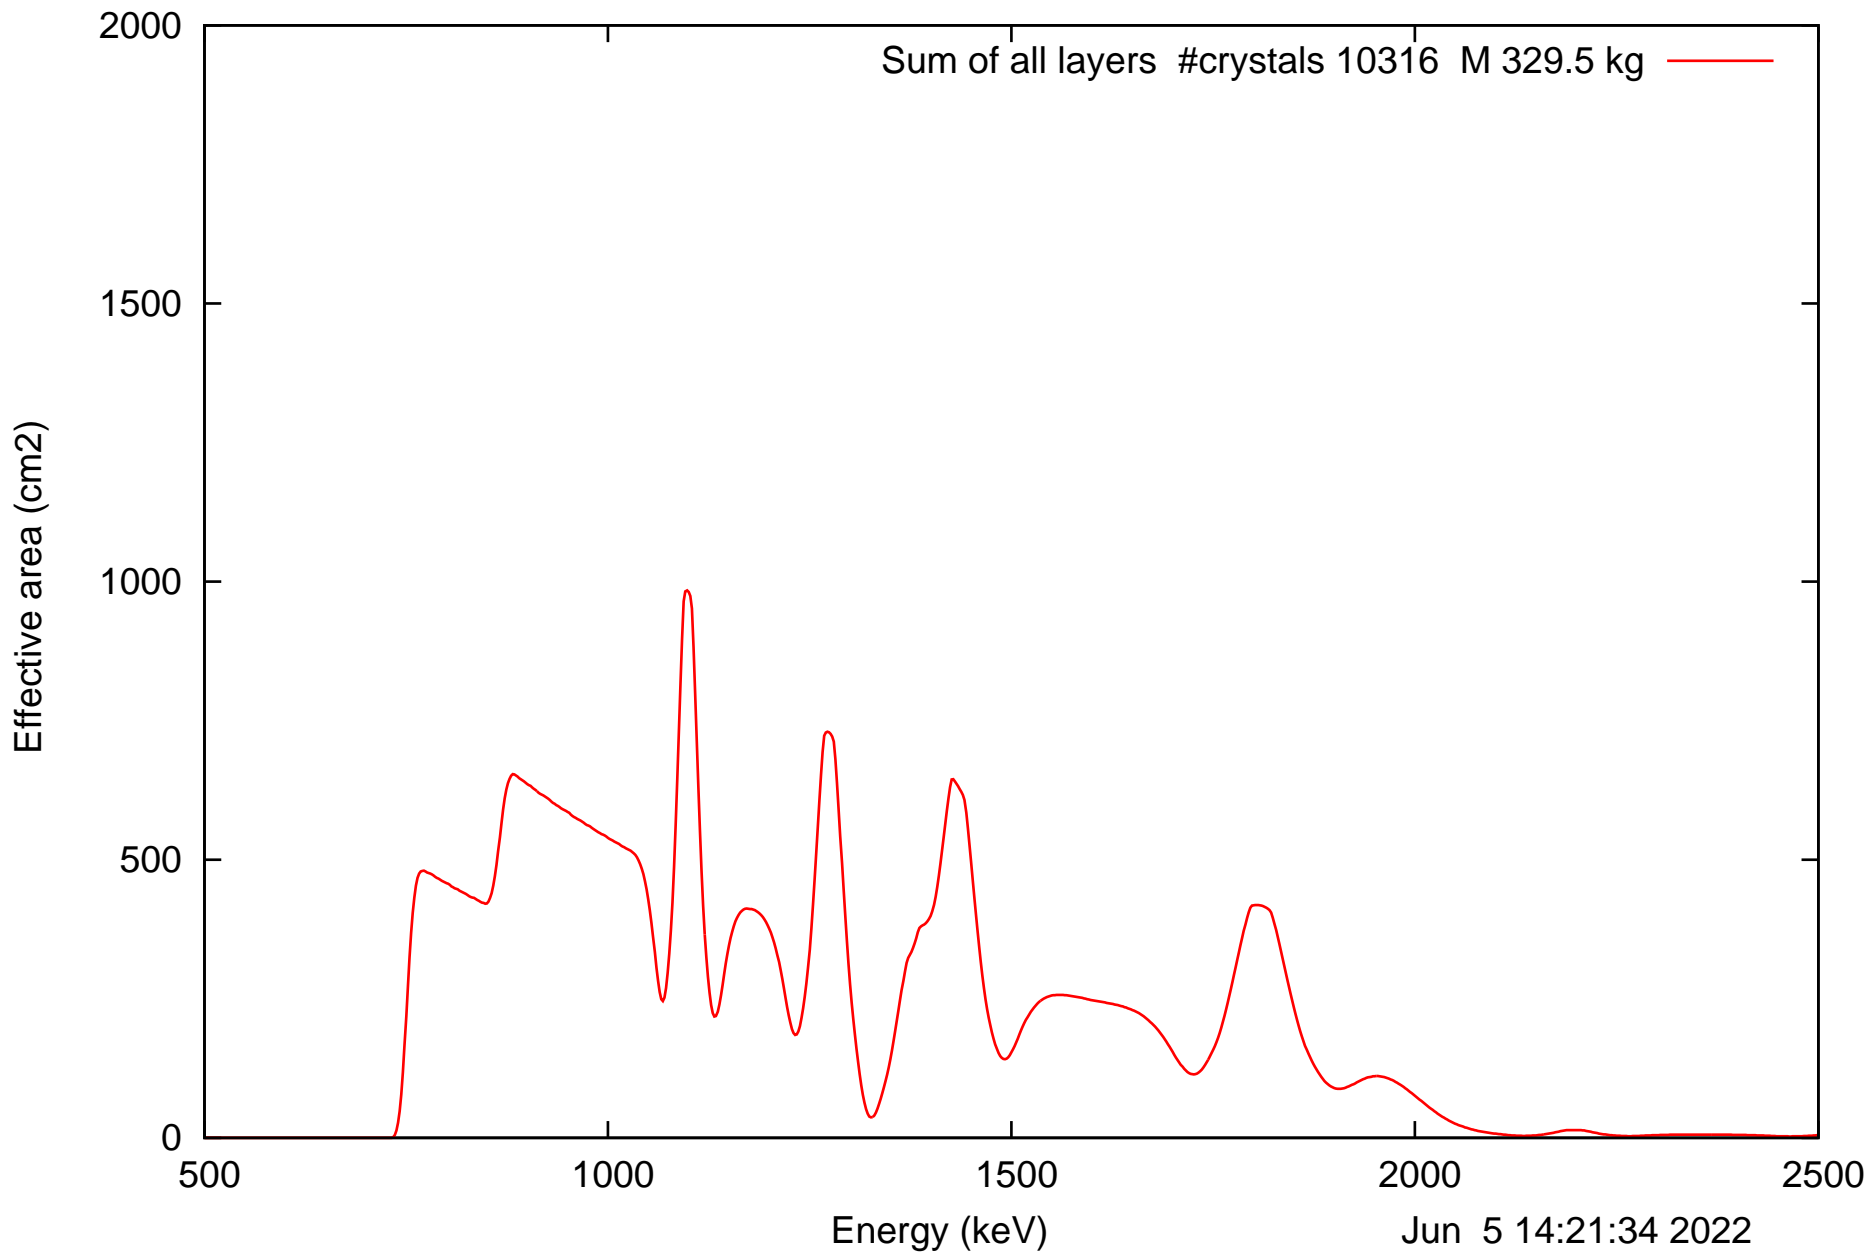

Laue lens diameter: 351 cm, Detect.diameter: 5.0 cm, mosaic: 0.5 arcmin

Laue lens diameter: 351 cm, Detect.diameter: 5.0 cm, mosaic: 0.5 arcmin

Laue lens diameter: 351 cm, Detect.diameter: 5.0 cm, mosaic: 0.5 arcmin