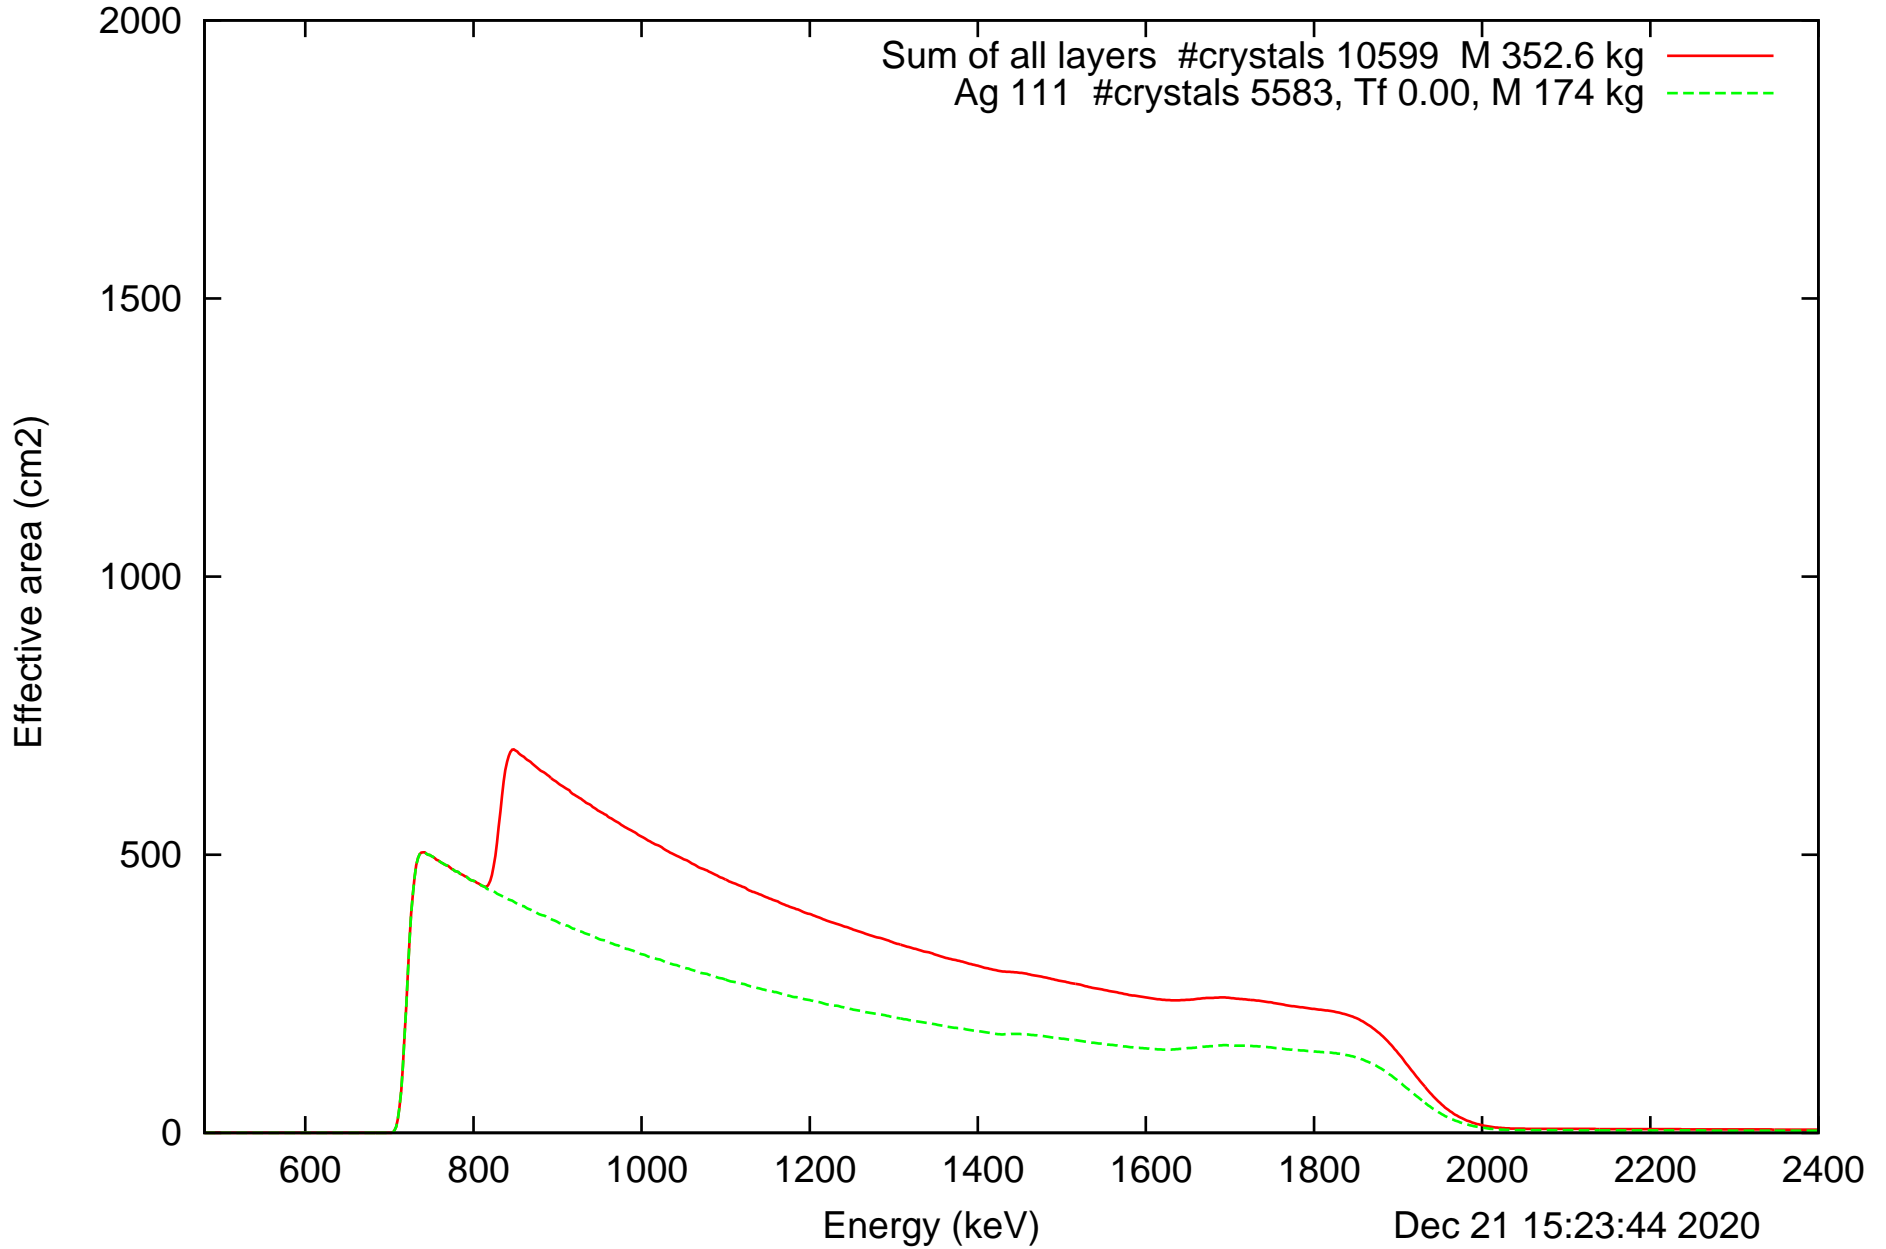

Laue lens diameter: 351 cm, Detect.diameter: 5.0 cm, mosaic: 0.5 arcmin

Laue lens diameter: 351 cm, Detect.diameter: 5.0 cm, mosaic: 0.5 arcmin

Laue lens diameter: 351 cm, Detect.diameter: 5.0 cm, mosaic: 0.5 arcmin