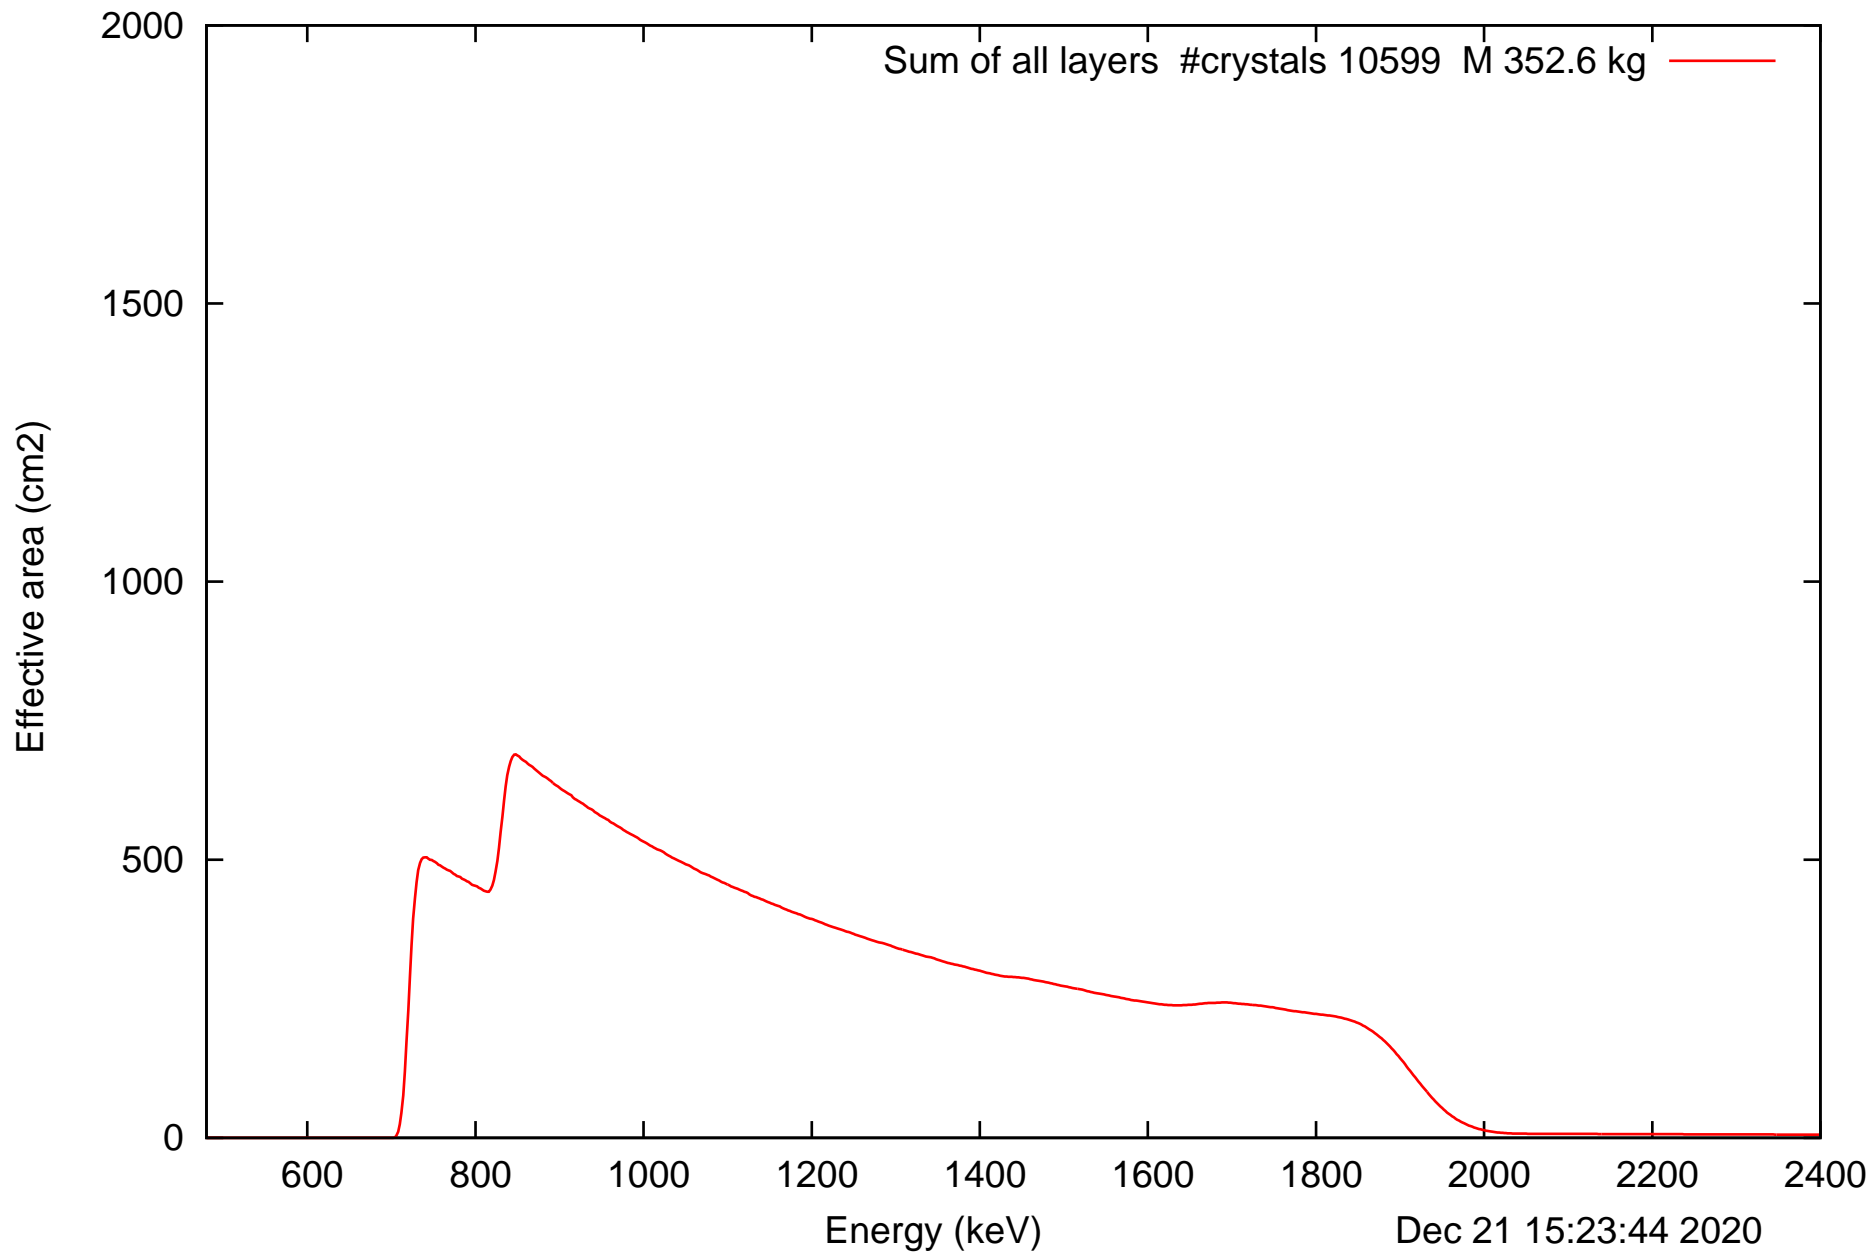

Laue lens diameter: 351 cm, Detect.diameter: 5.0 cm, mosaic: 0.5 arcmin

Laue lens diameter: 351 cm, Detect.diameter: 5.0 cm, mosaic: 0.5 arcmin

Laue lens diameter: 351 cm, Detect.diameter: 5.0 cm, mosaic: 0.5 arcmin