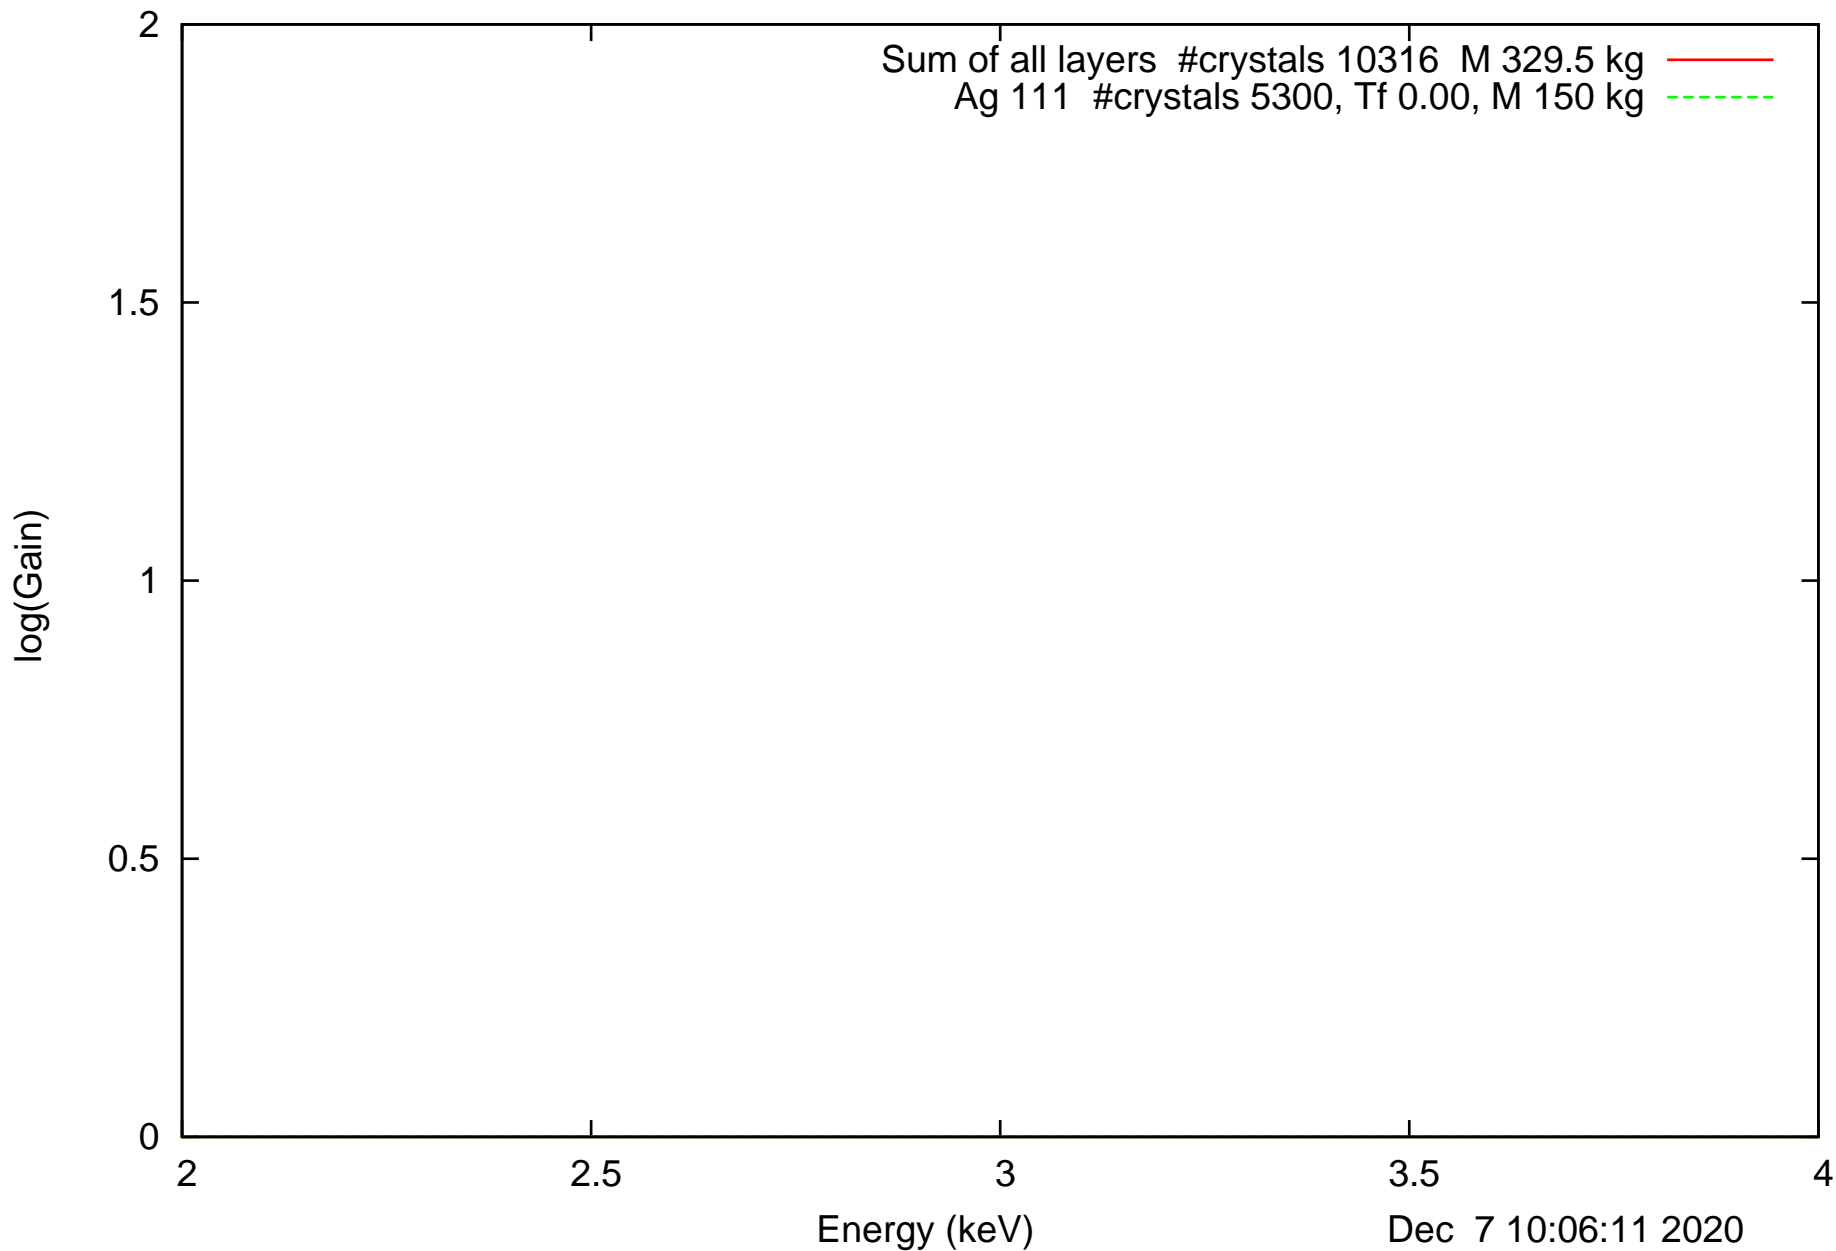

Laue lens diameter: 351 cm, Detect.diameter: 5.0 cm, mosaic: 0.5 arcmin

Laue lens diameter: 351 cm, Detect.diameter: 5.0 cm, mosaic: 0.5 arcmin

Laue lens diameter: 351 cm, Detect.diameter: 5.0 cm, mosaic: 0.5 arcmin