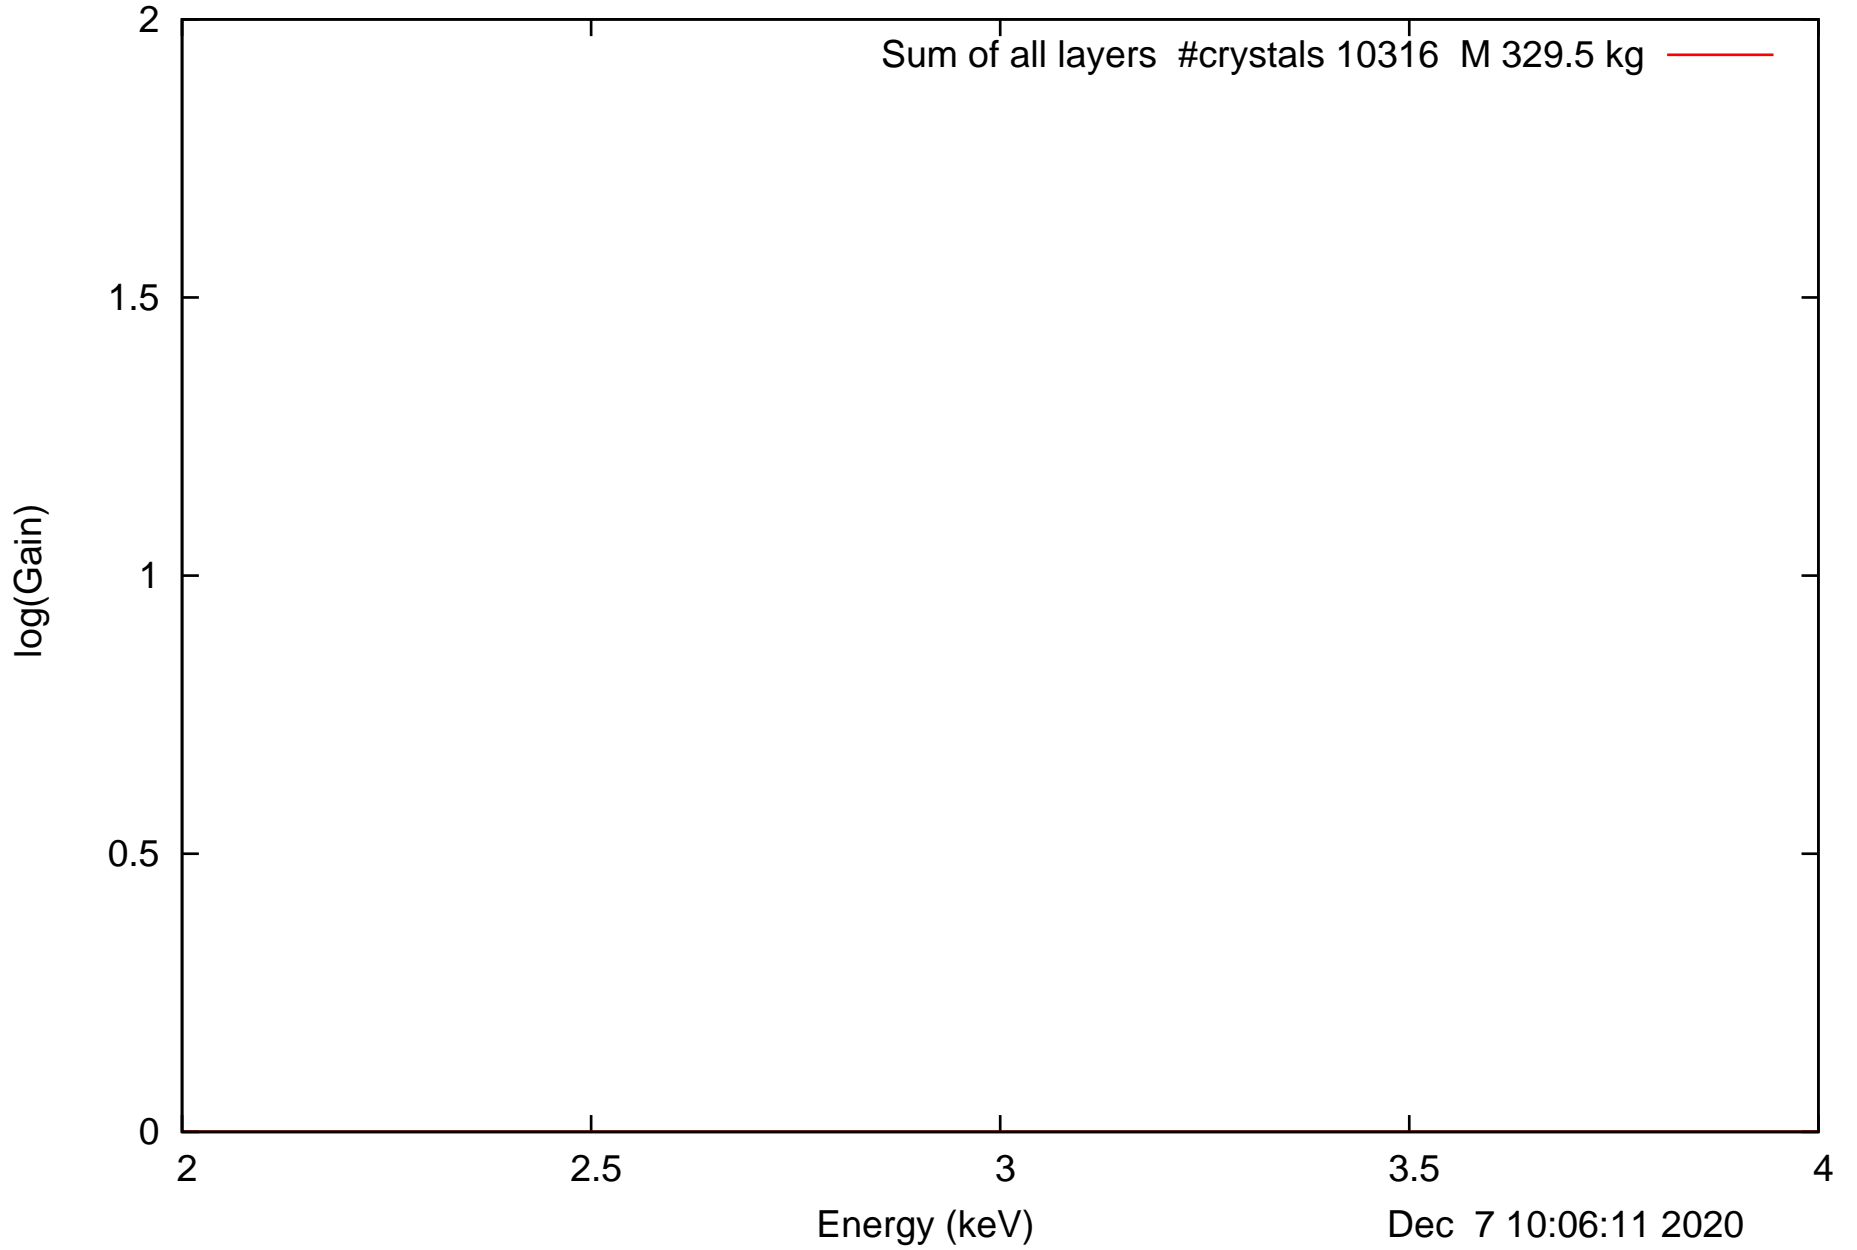

Laue lens diameter: 351 cm, Detect.diameter: 5.0 cm, mosaic: 0.5 arcmin

Laue lens diameter: 351 cm, Detect.diameter: 5.0 cm, mosaic: 0.5 arcmin

Laue lens diameter: 351 cm, Detect.diameter: 5.0 cm, mosaic: 0.5 arcmin