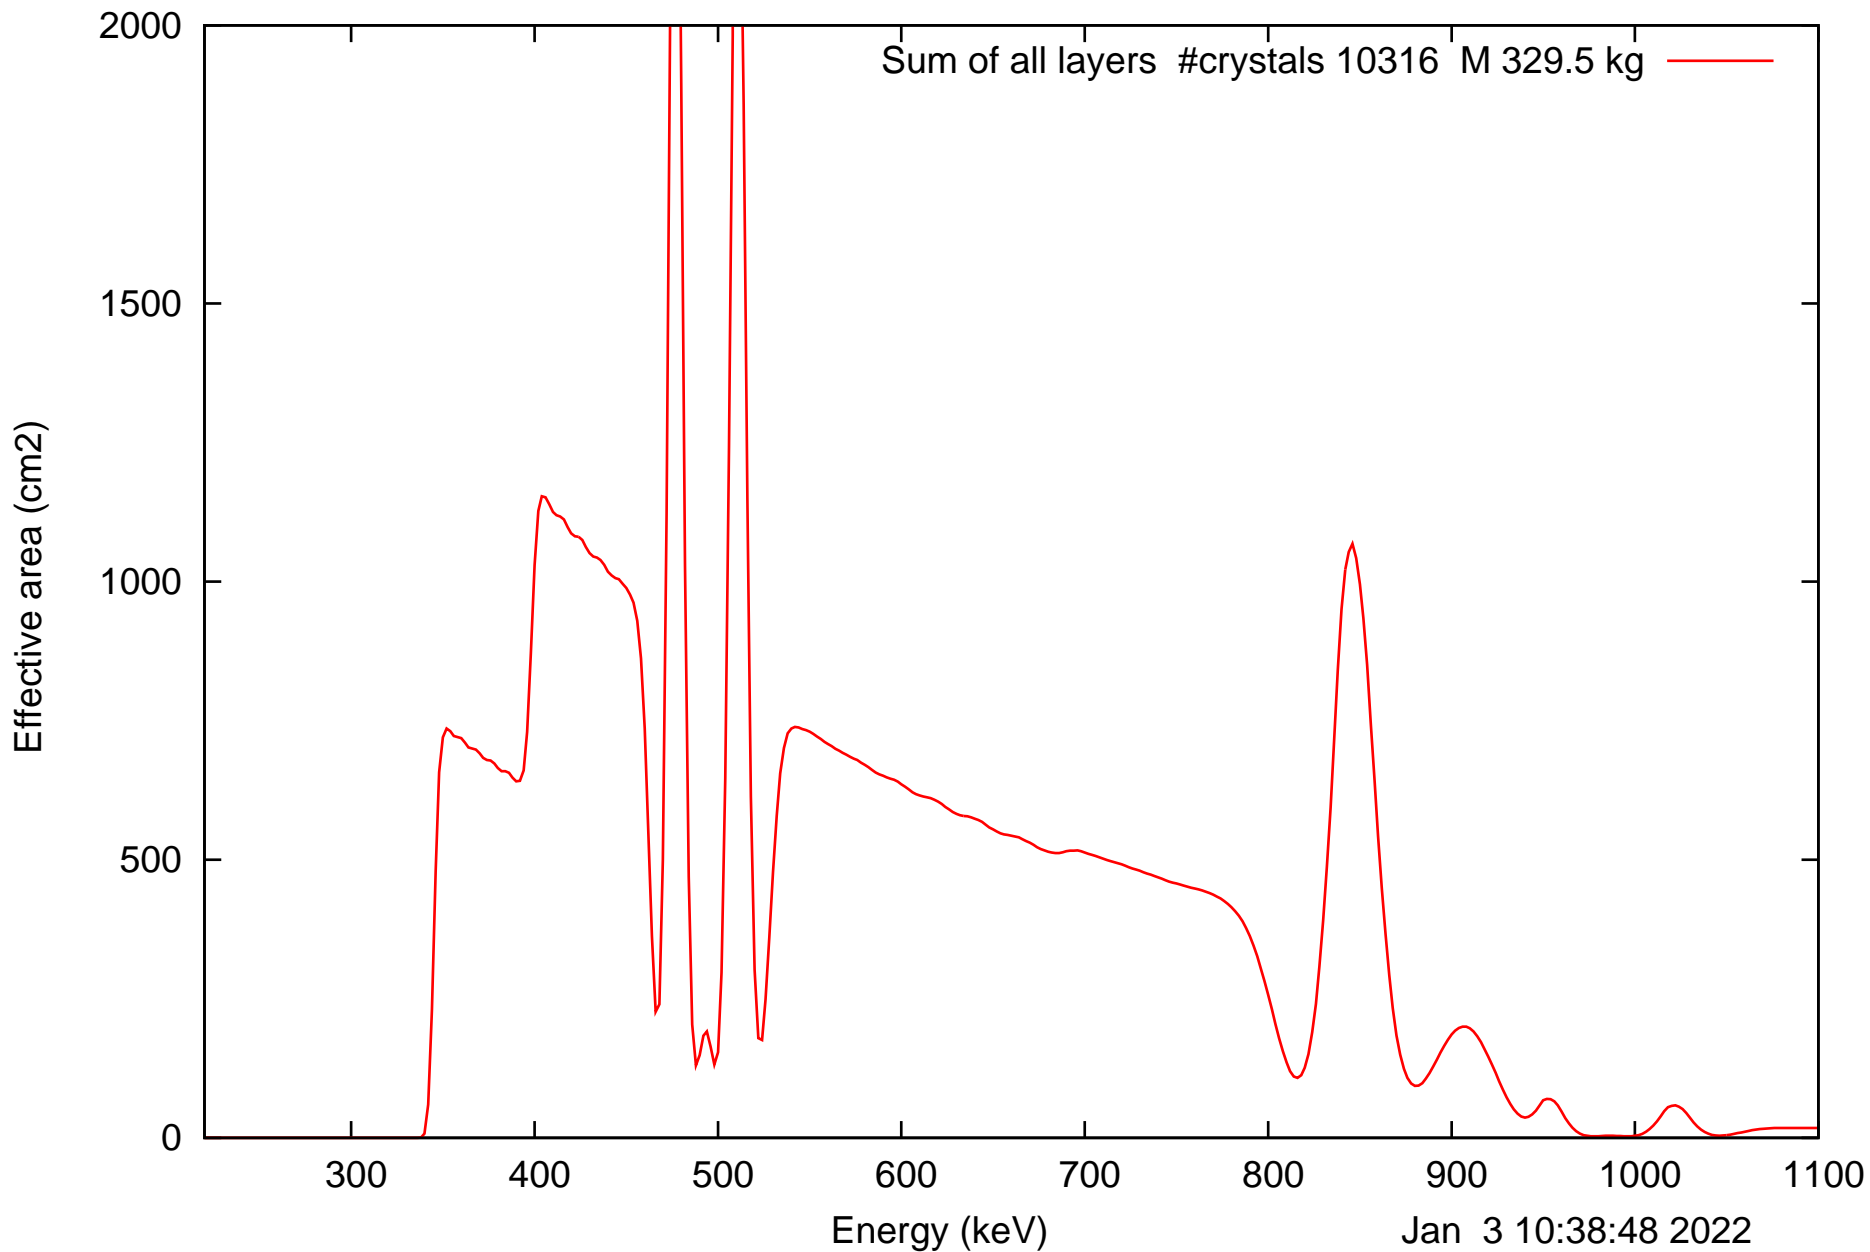

Laue lens diameter: 351 cm, Detect.diameter: 5.0 cm, mosaic: 0.5 arcmin

Laue lens diameter: 351 cm, Detect.diameter: 5.0 cm, mosaic: 0.5 arcmin

Laue lens diameter: 351 cm, Detect.diameter: 5.0 cm, mosaic: 0.5 arcmin