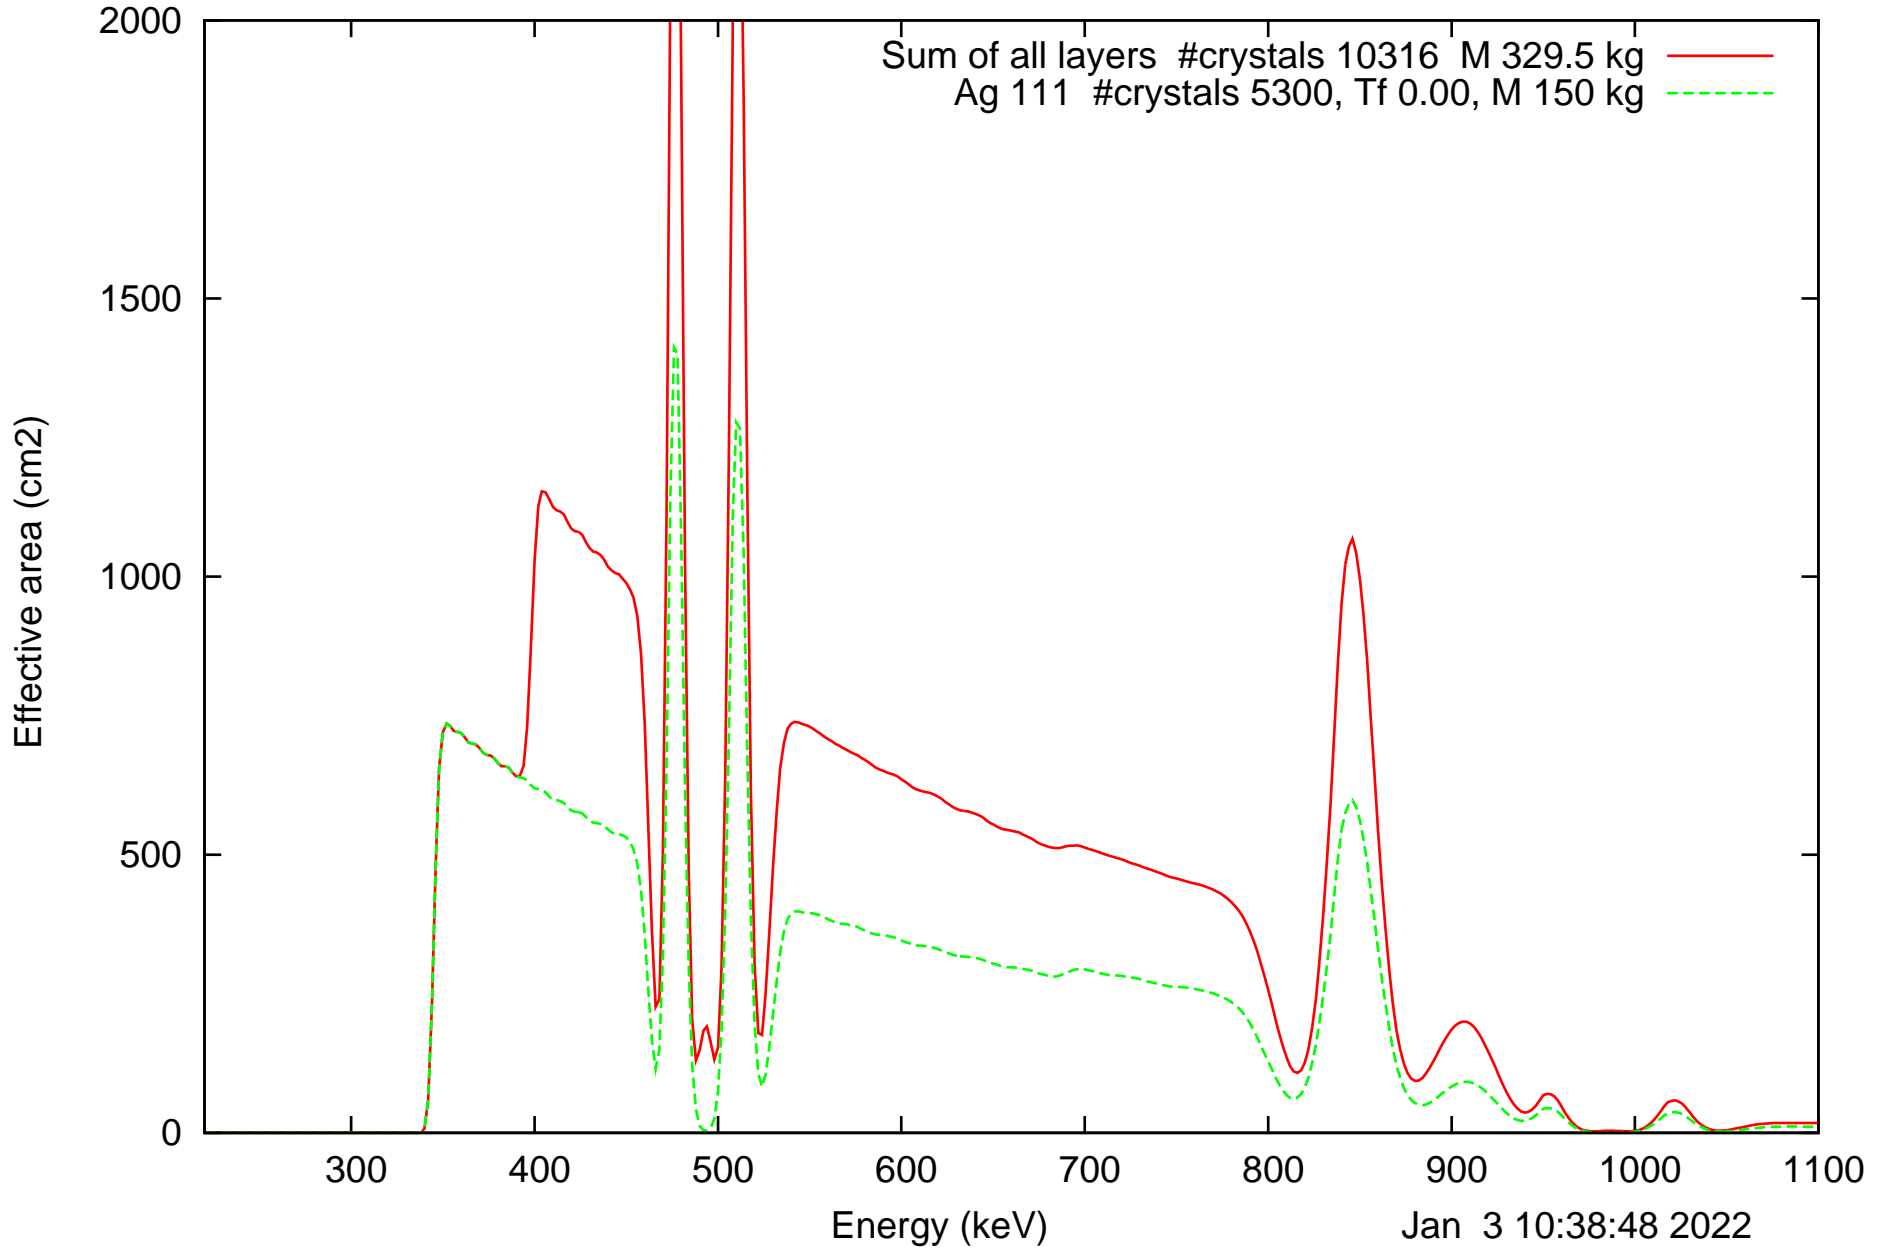

Laue lens diameter: 351 cm, Detect.diameter: 5.0 cm, mosaic: 0.5 arcmin

Laue lens diameter: 351 cm, Detect.diameter: 5.0 cm, mosaic: 0.5 arcmin

Laue lens diameter: 351 cm, Detect.diameter: 5.0 cm, mosaic: 0.5 arcmin