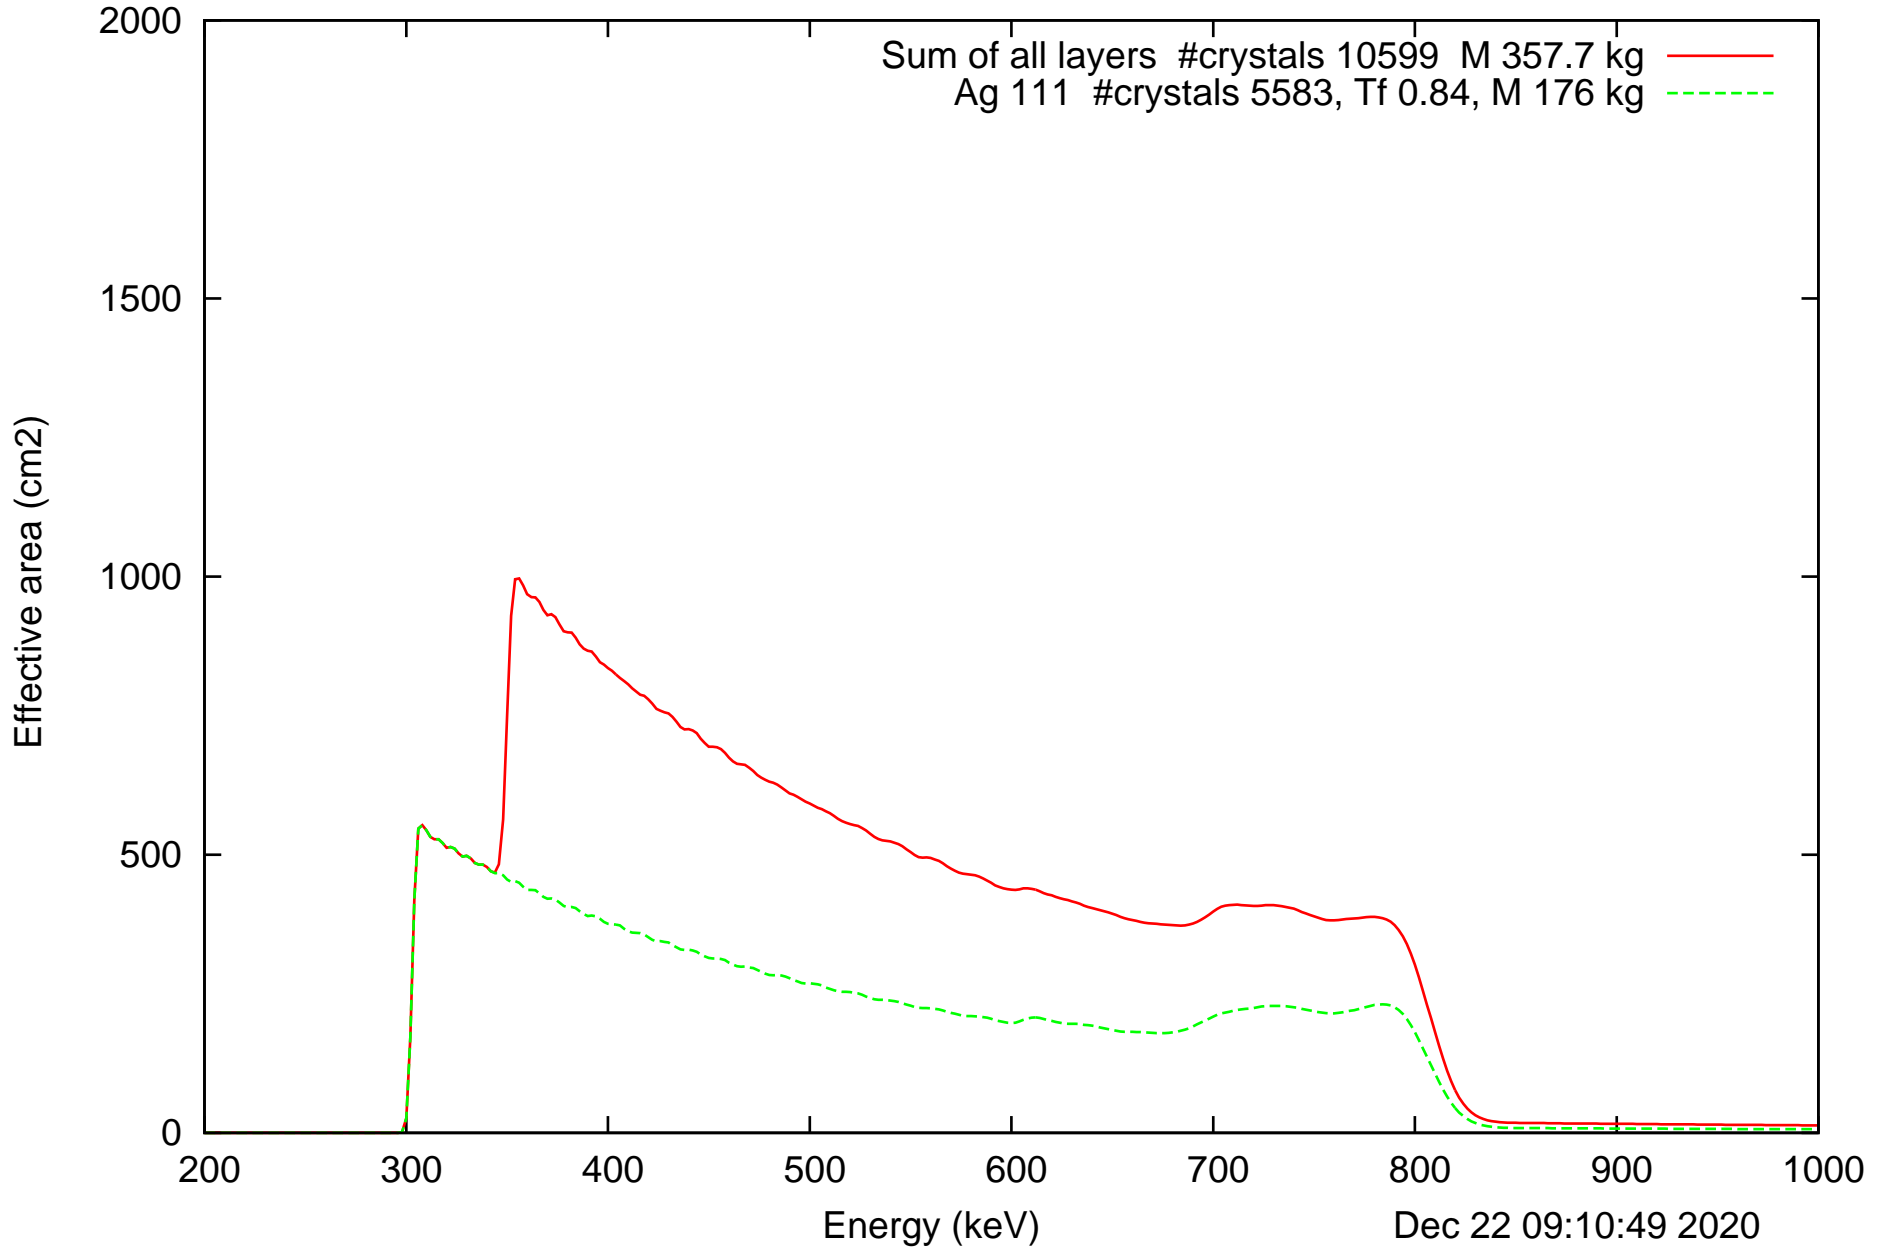

Laue lens diameter: 351 cm, Detect.diameter: 5.0 cm, mosaic: 0.5 arcmin

Laue lens diameter: 351 cm, Detect.diameter: 5.0 cm, mosaic: 0.5 arcmin

Laue lens diameter: 351 cm, Detect.diameter: 5.0 cm, mosaic: 0.5 arcmin