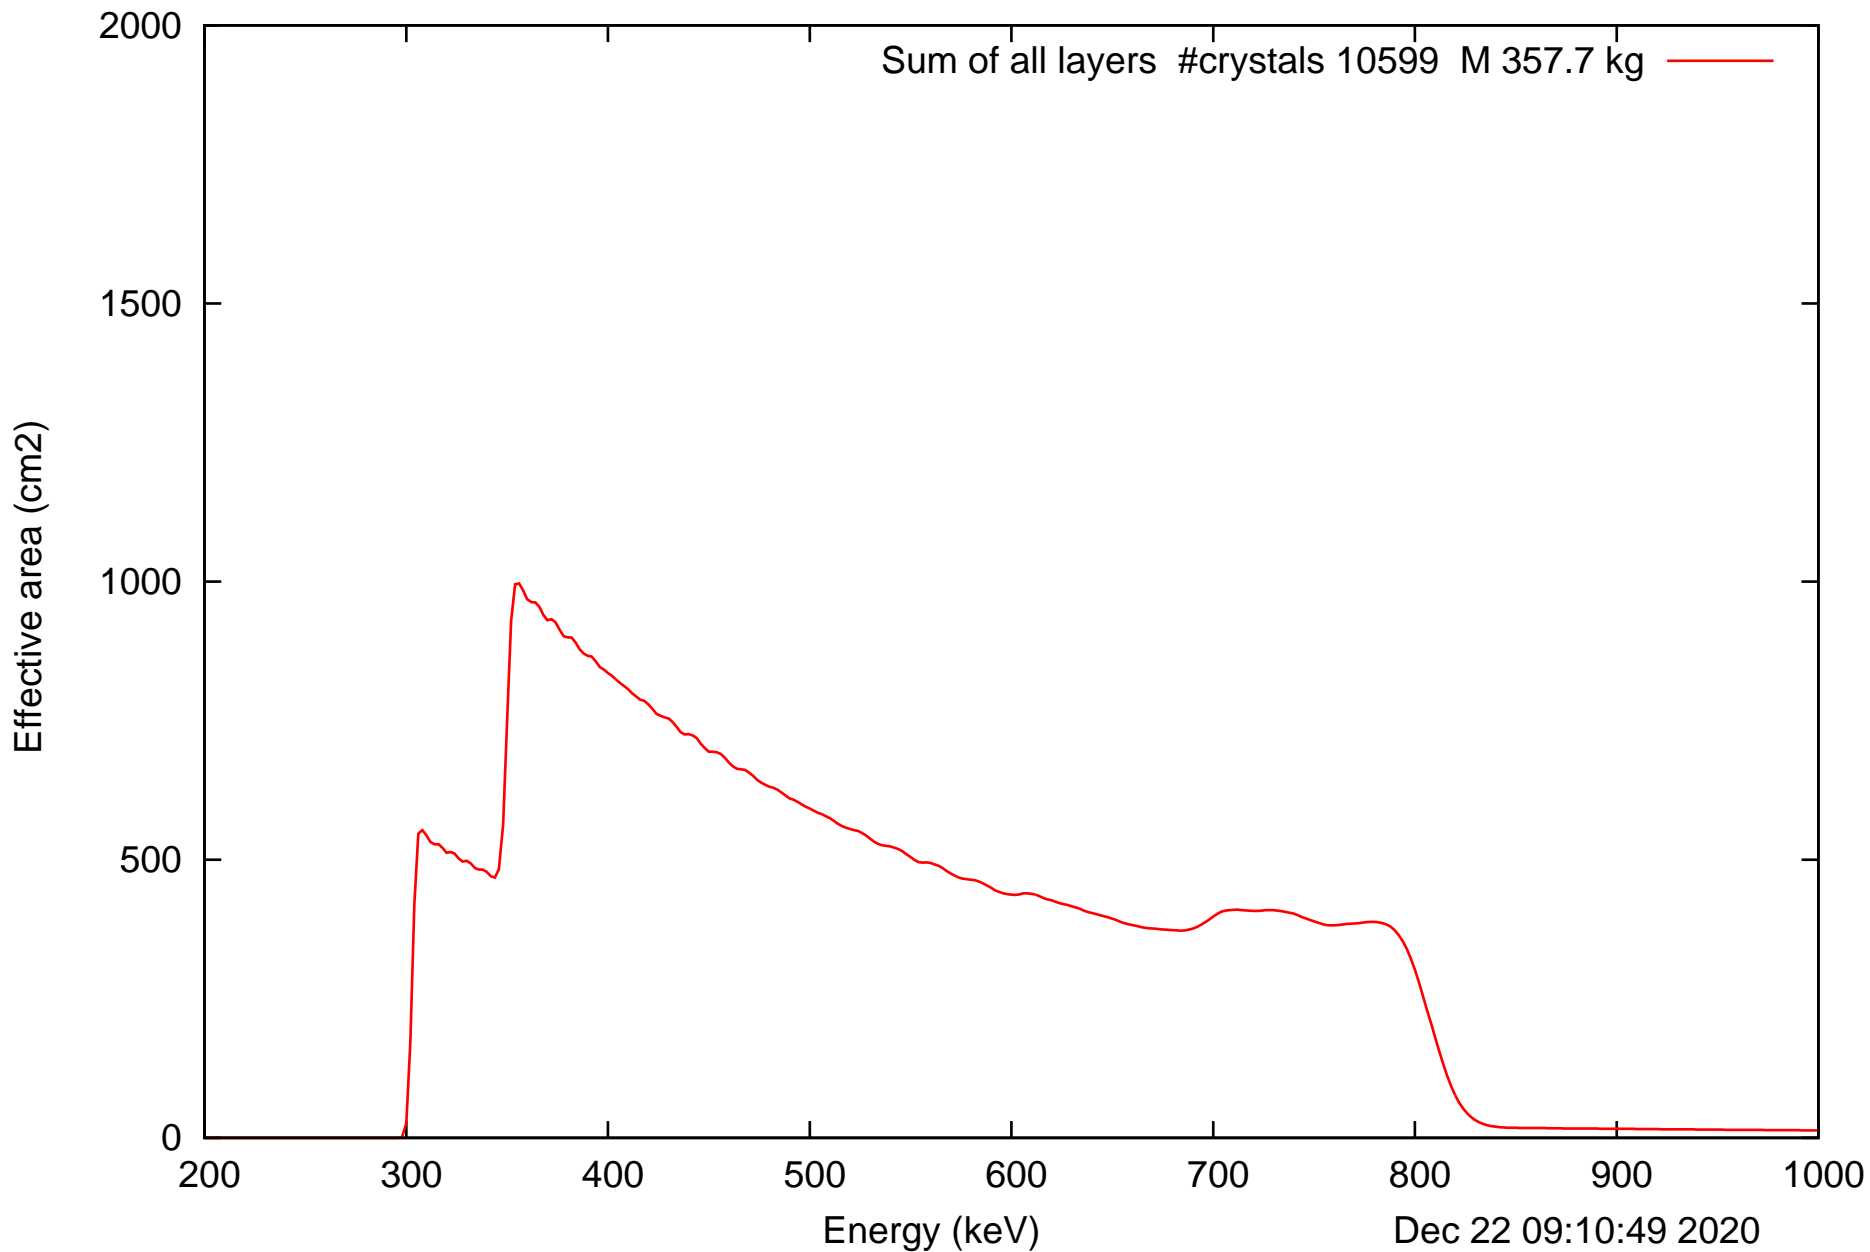

Laue lens diameter: 351 cm, Detect.diameter: 5.0 cm, mosaic: 0.5 arcmin

Laue lens diameter: 351 cm, Detect.diameter: 5.0 cm, mosaic: 0.5 arcmin

Laue lens diameter: 351 cm, Detect.diameter: 5.0 cm, mosaic: 0.5 arcmin