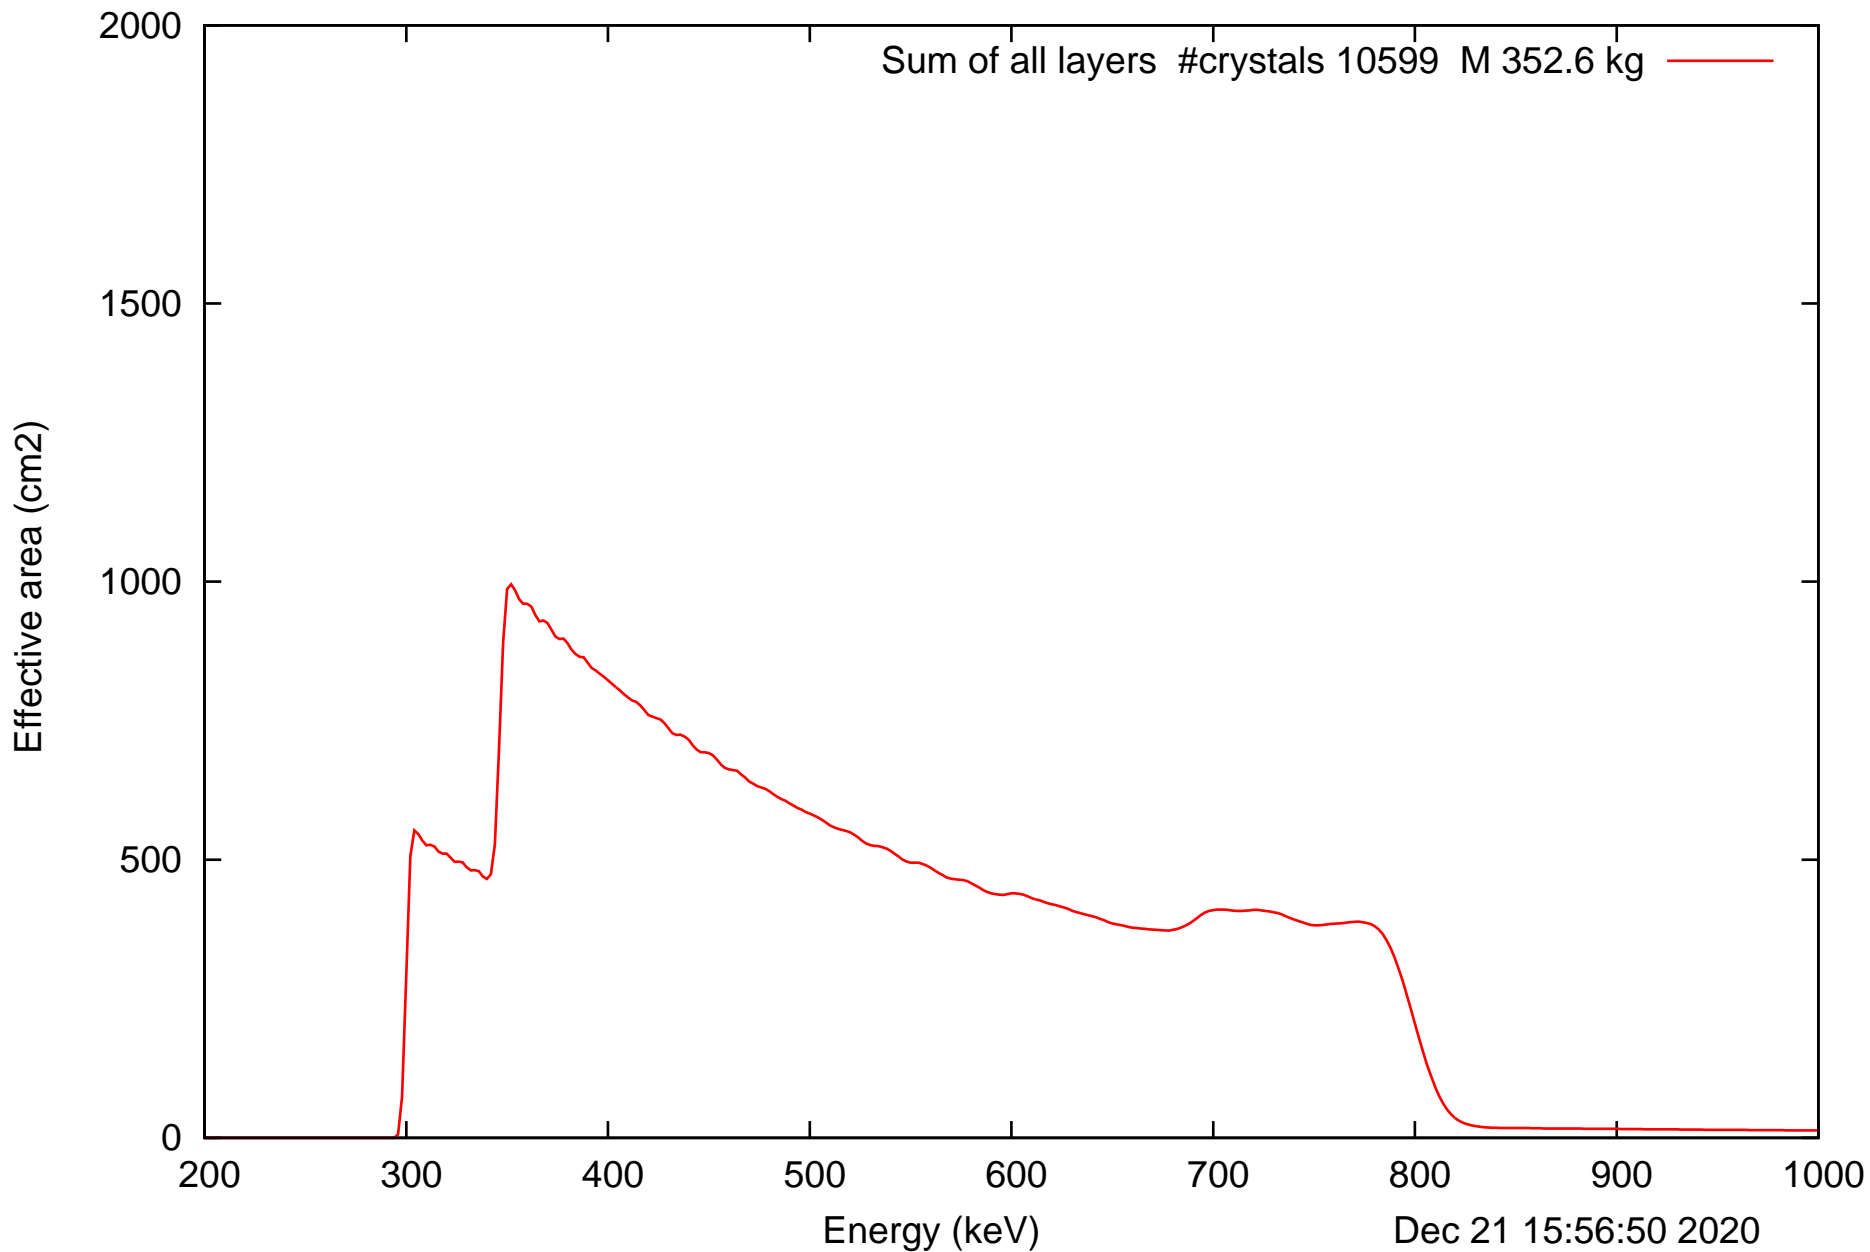

Laue lens diameter: 351 cm, Detect.diameter: 5.0 cm, mosaic: 0.5 arcmin

Laue lens diameter: 351 cm, Detect.diameter: 5.0 cm, mosaic: 0.5 arcmin

Laue lens diameter: 351 cm, Detect.diameter: 5.0 cm, mosaic: 0.5 arcmin