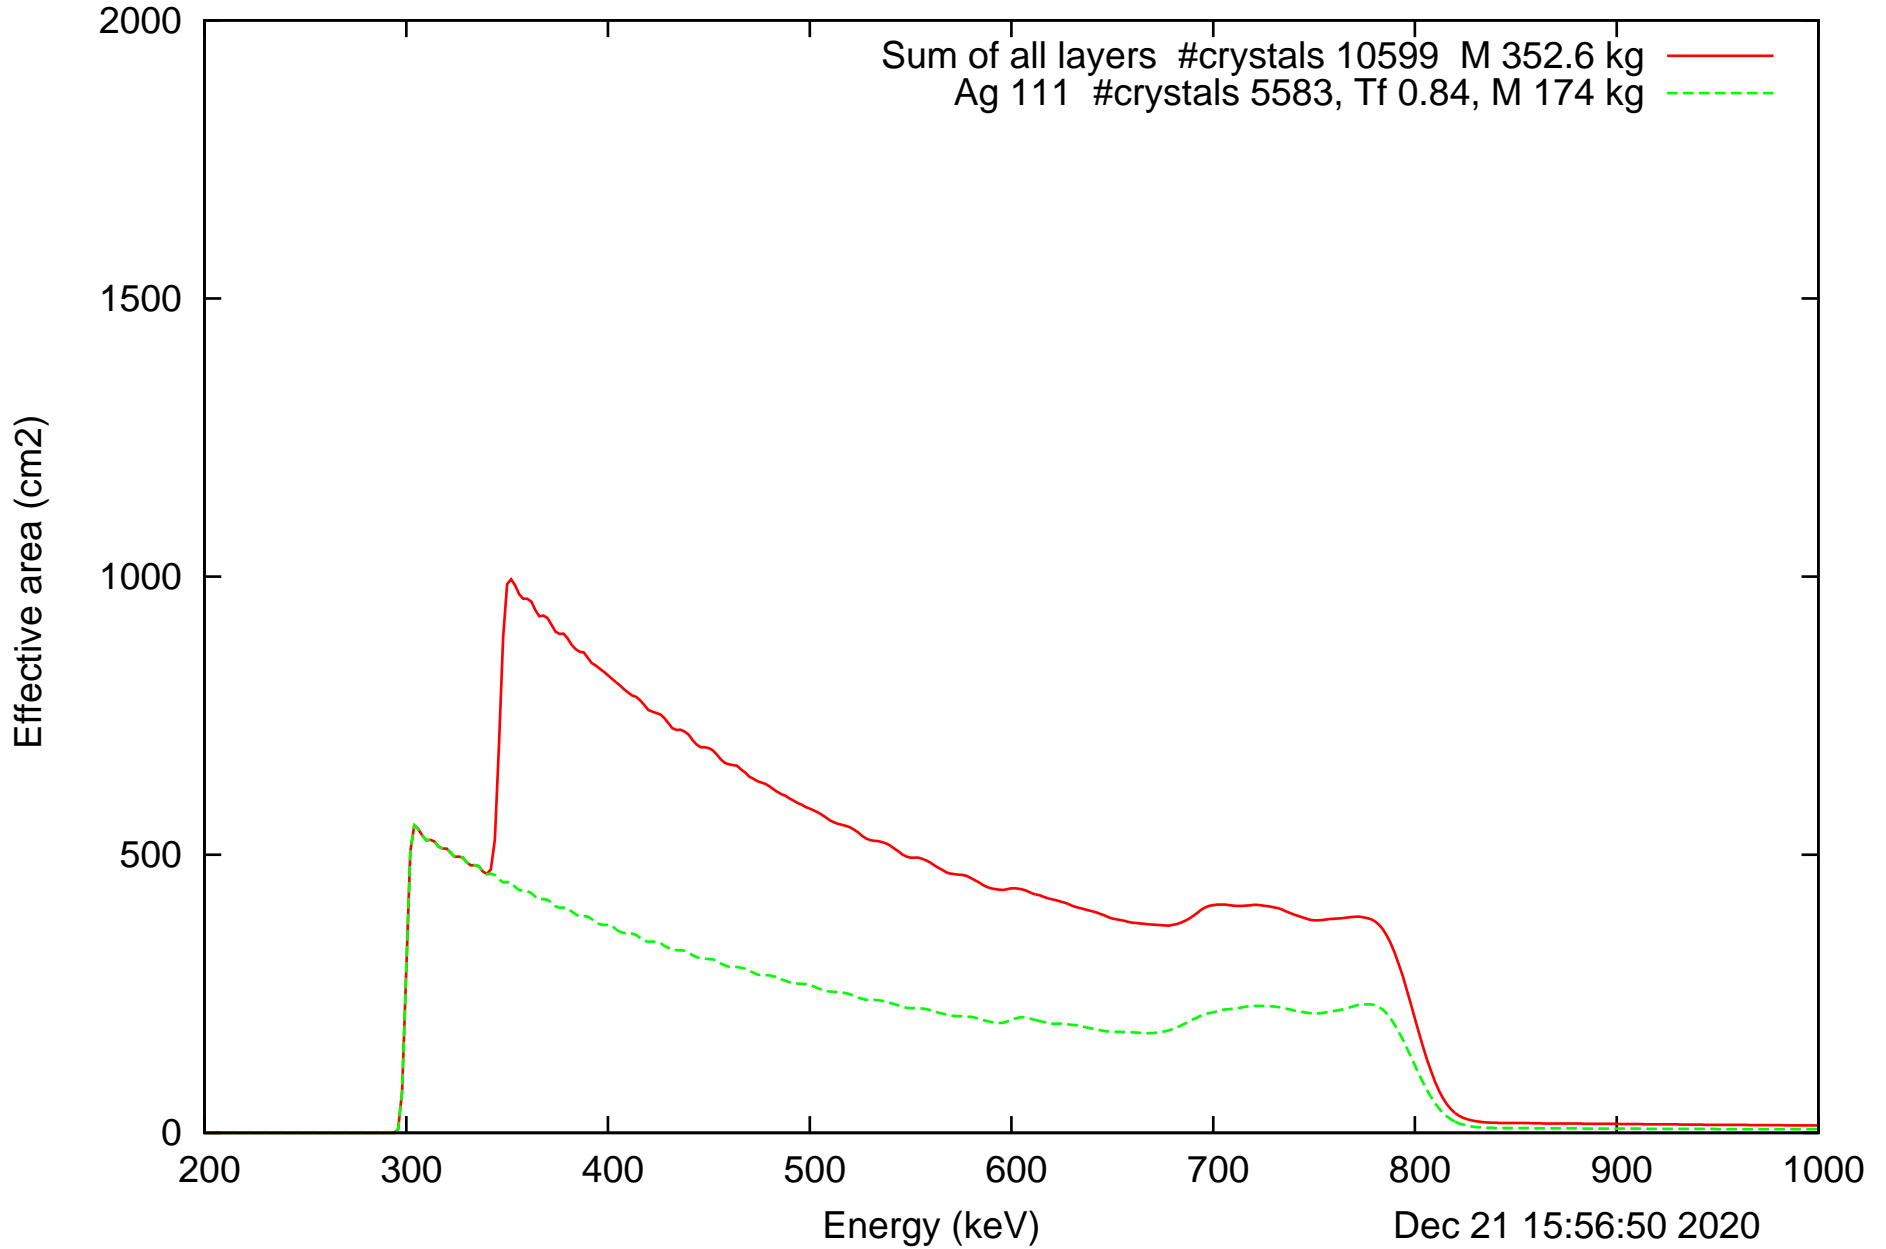

Laue lens diameter: 351 cm, Detect.diameter: 5.0 cm, mosaic: 0.5 arcmin

Laue lens diameter: 351 cm, Detect.diameter: 5.0 cm, mosaic: 0.5 arcmin

Laue lens diameter: 351 cm, Detect.diameter: 5.0 cm, mosaic: 0.5 arcmin