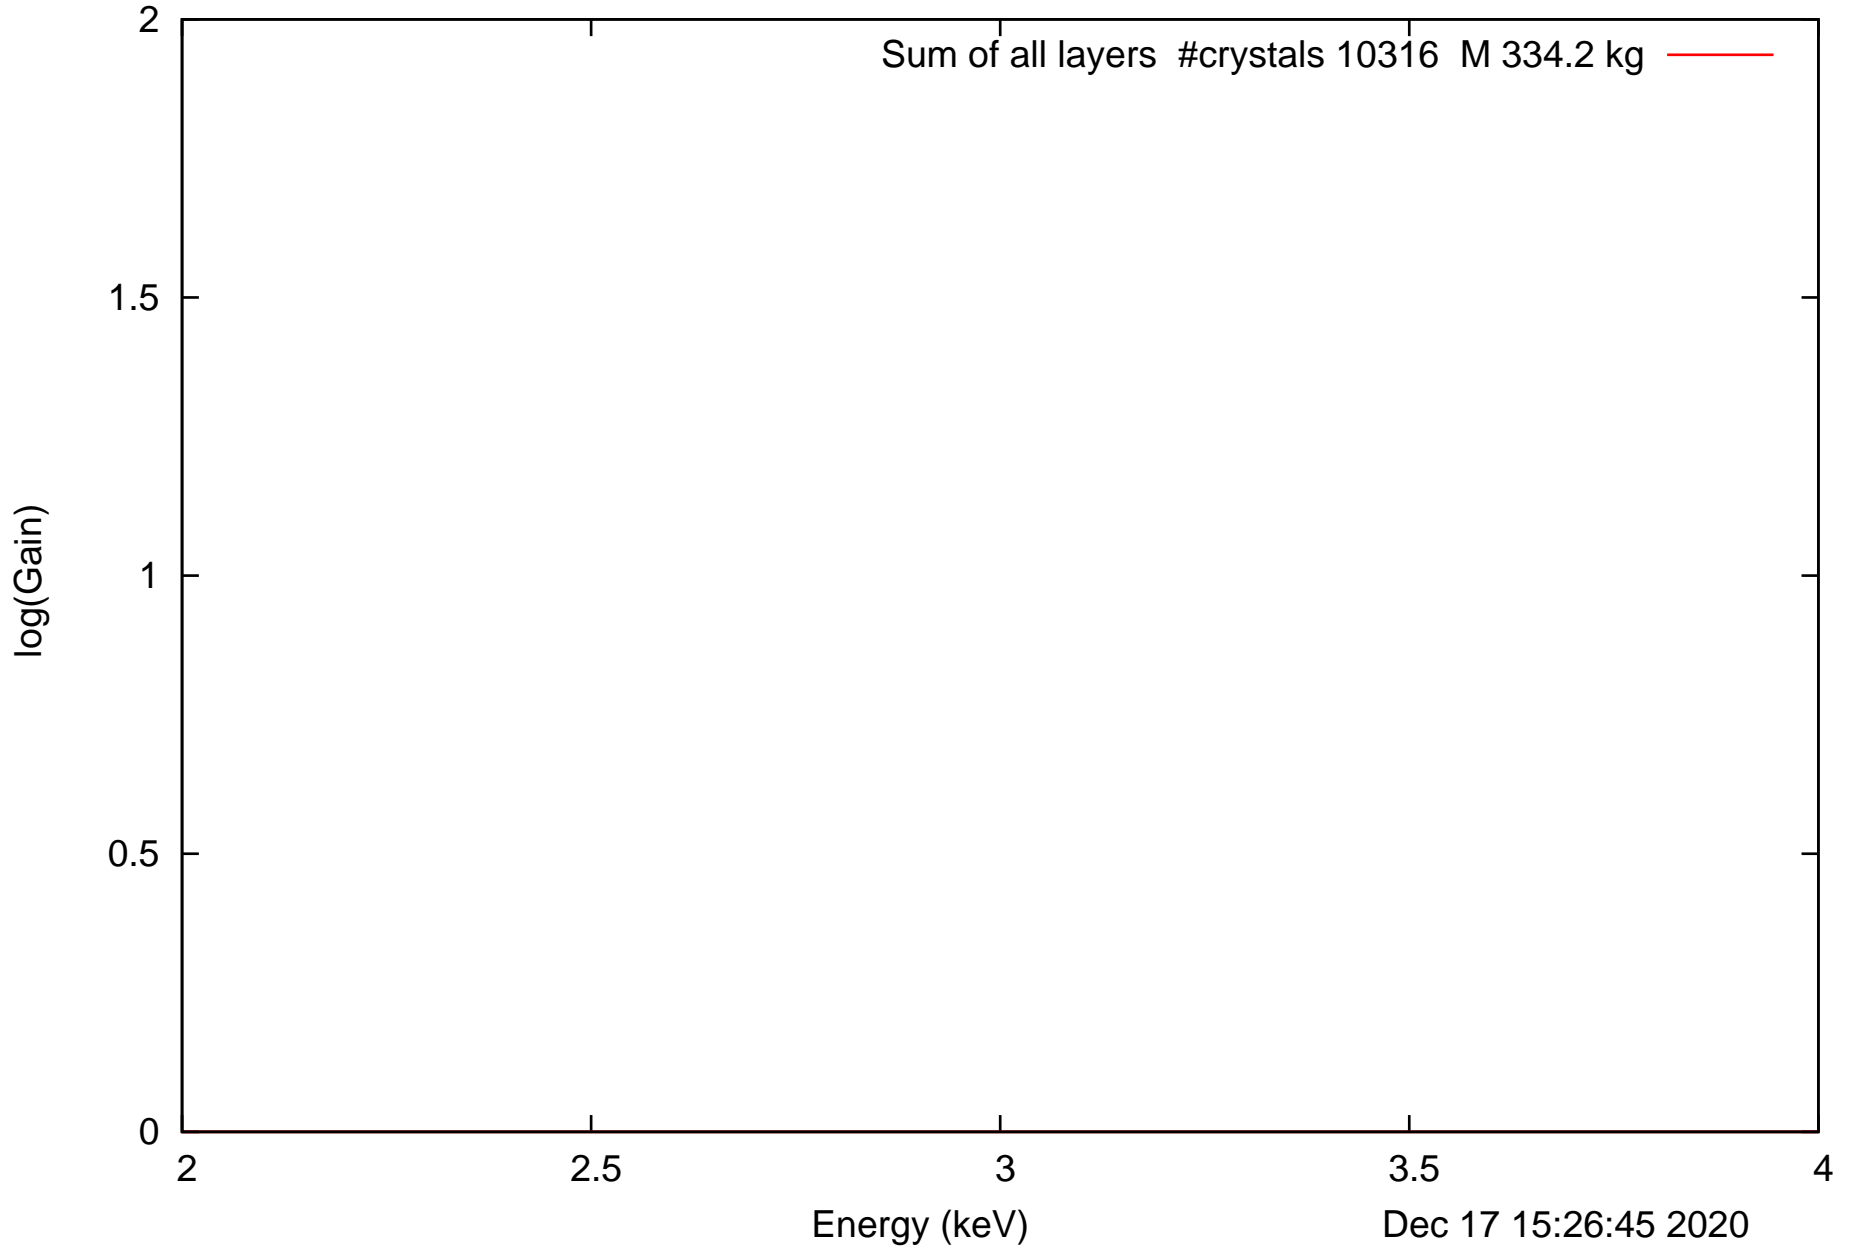

Laue lens diameter: 351 cm, Detect.diameter: 5.0 cm, mosaic: 0.5 arcmin

Laue lens diameter: 351 cm, Detect.diameter: 5.0 cm, mosaic: 0.5 arcmin

Laue lens diameter: 351 cm, Detect.diameter: 5.0 cm, mosaic: 0.5 arcmin

Laue lens diameter: 351 cm, Detect.diameter: 5.0 cm, mosaic: 0.5 arcmin