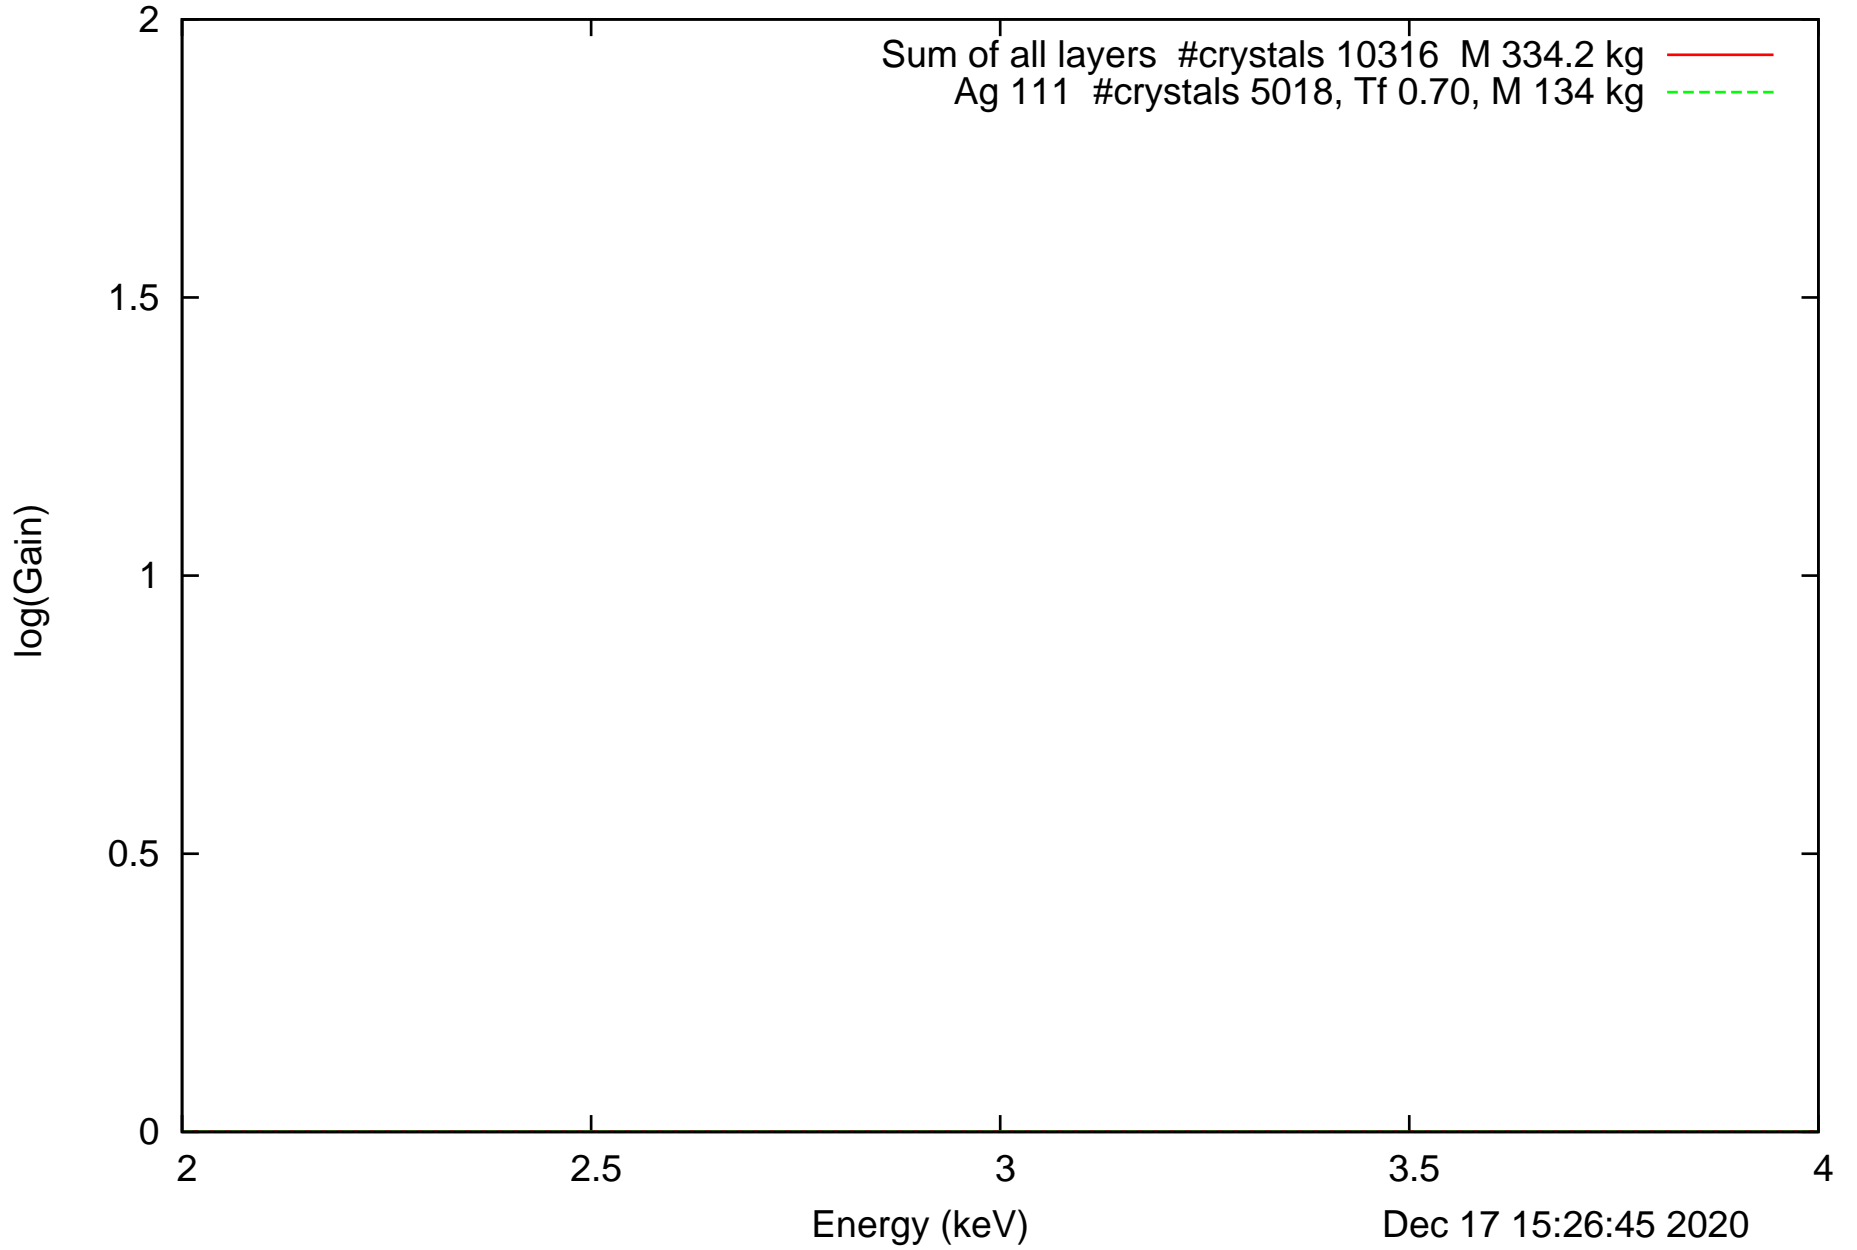

Laue lens diameter: 351 cm, Detect.diameter: 5.0 cm, mosaic: 0.5 arcmin

Laue lens diameter: 351 cm, Detect.diameter: 5.0 cm, mosaic: 0.5 arcmin

Laue lens diameter: 351 cm, Detect.diameter: 5.0 cm, mosaic: 0.5 arcmin

Laue lens diameter: 351 cm, Detect.diameter: 5.0 cm, mosaic: 0.5 arcmin