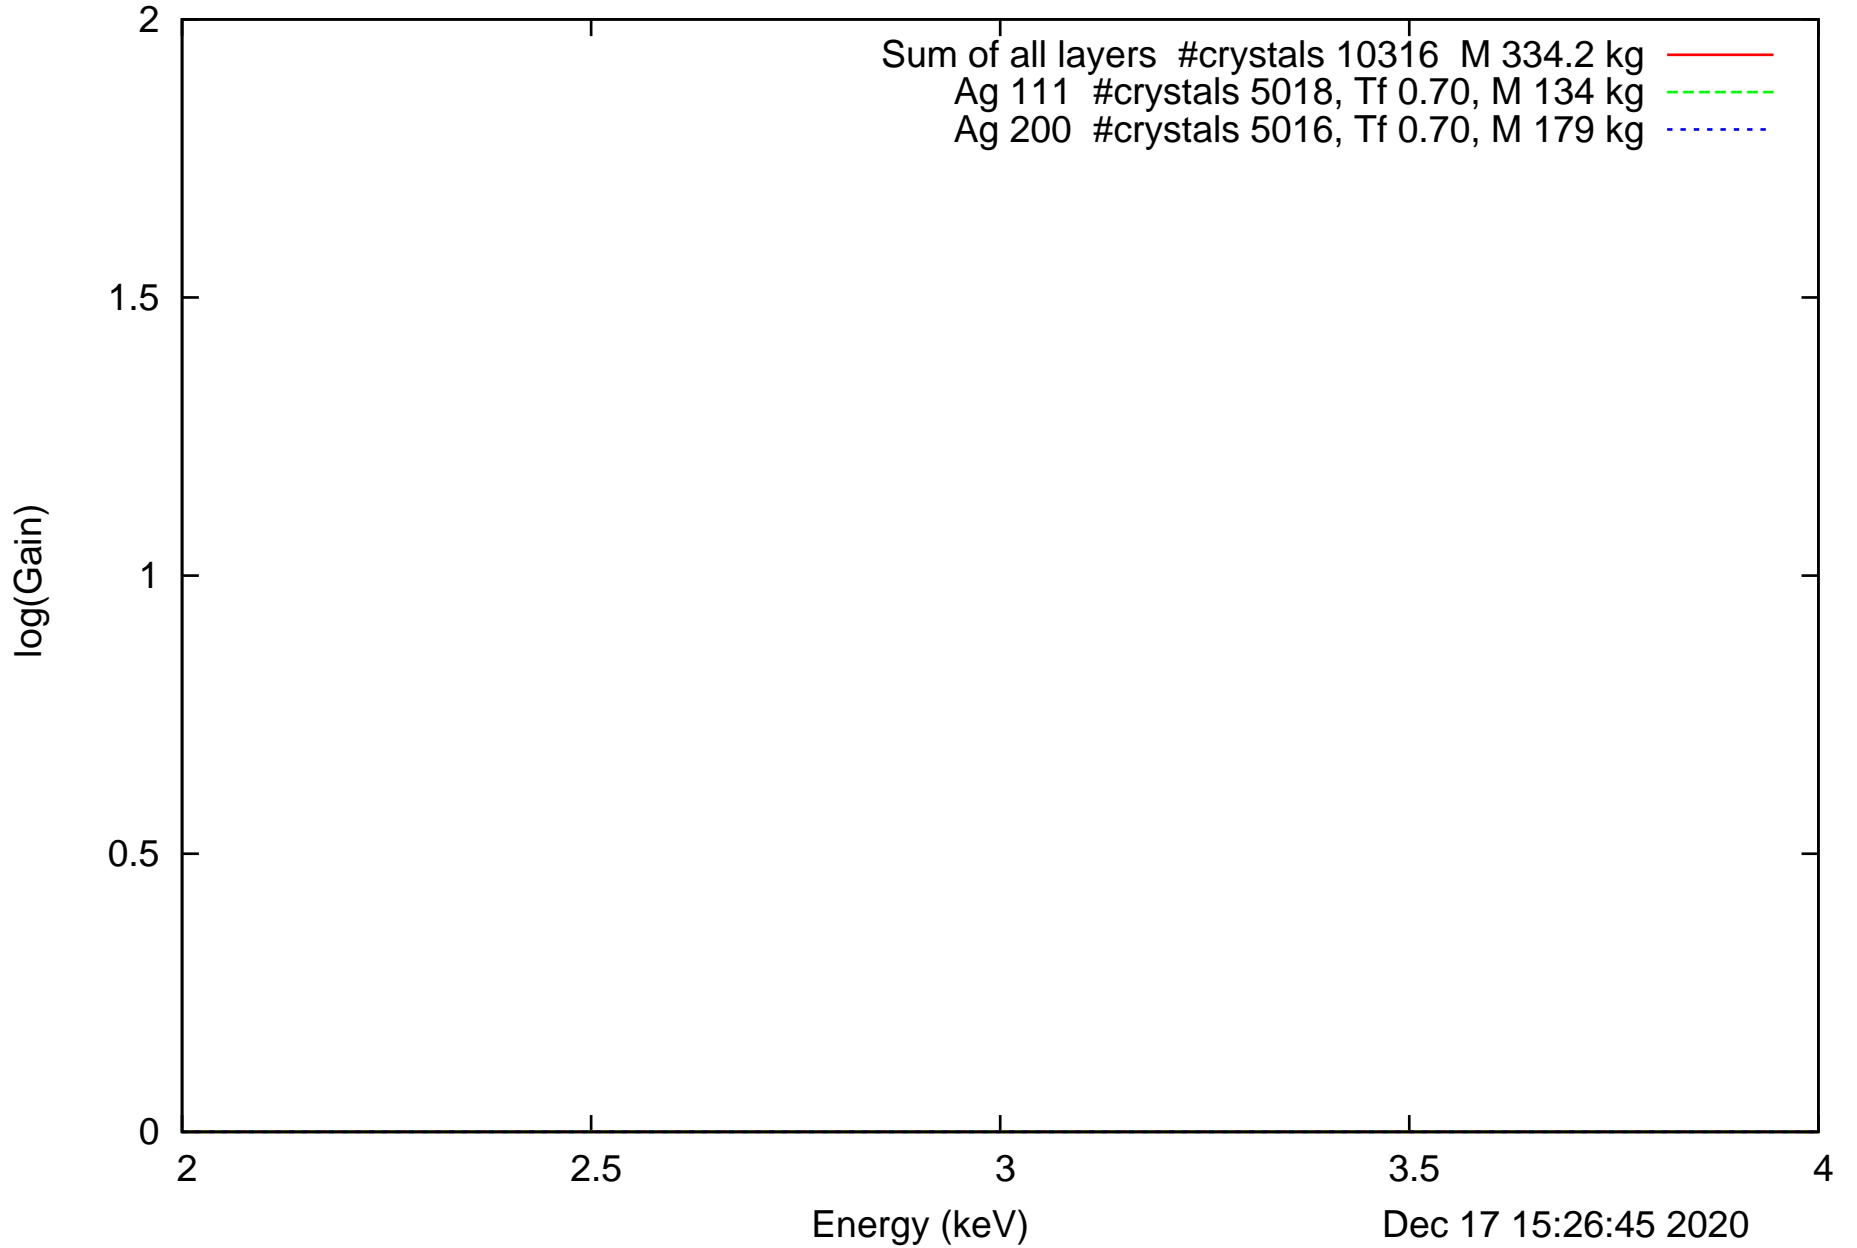

Laue lens diameter: 351 cm, Detect.diameter: 5.0 cm, mosaic: 0.5 arcmin

Laue lens diameter: 351 cm, Detect.diameter: 5.0 cm, mosaic: 0.5 arcmin

Laue lens diameter: 351 cm, Detect.diameter: 5.0 cm, mosaic: 0.5 arcmin

Laue lens diameter: 351 cm, Detect.diameter: 5.0 cm, mosaic: 0.5 arcmin