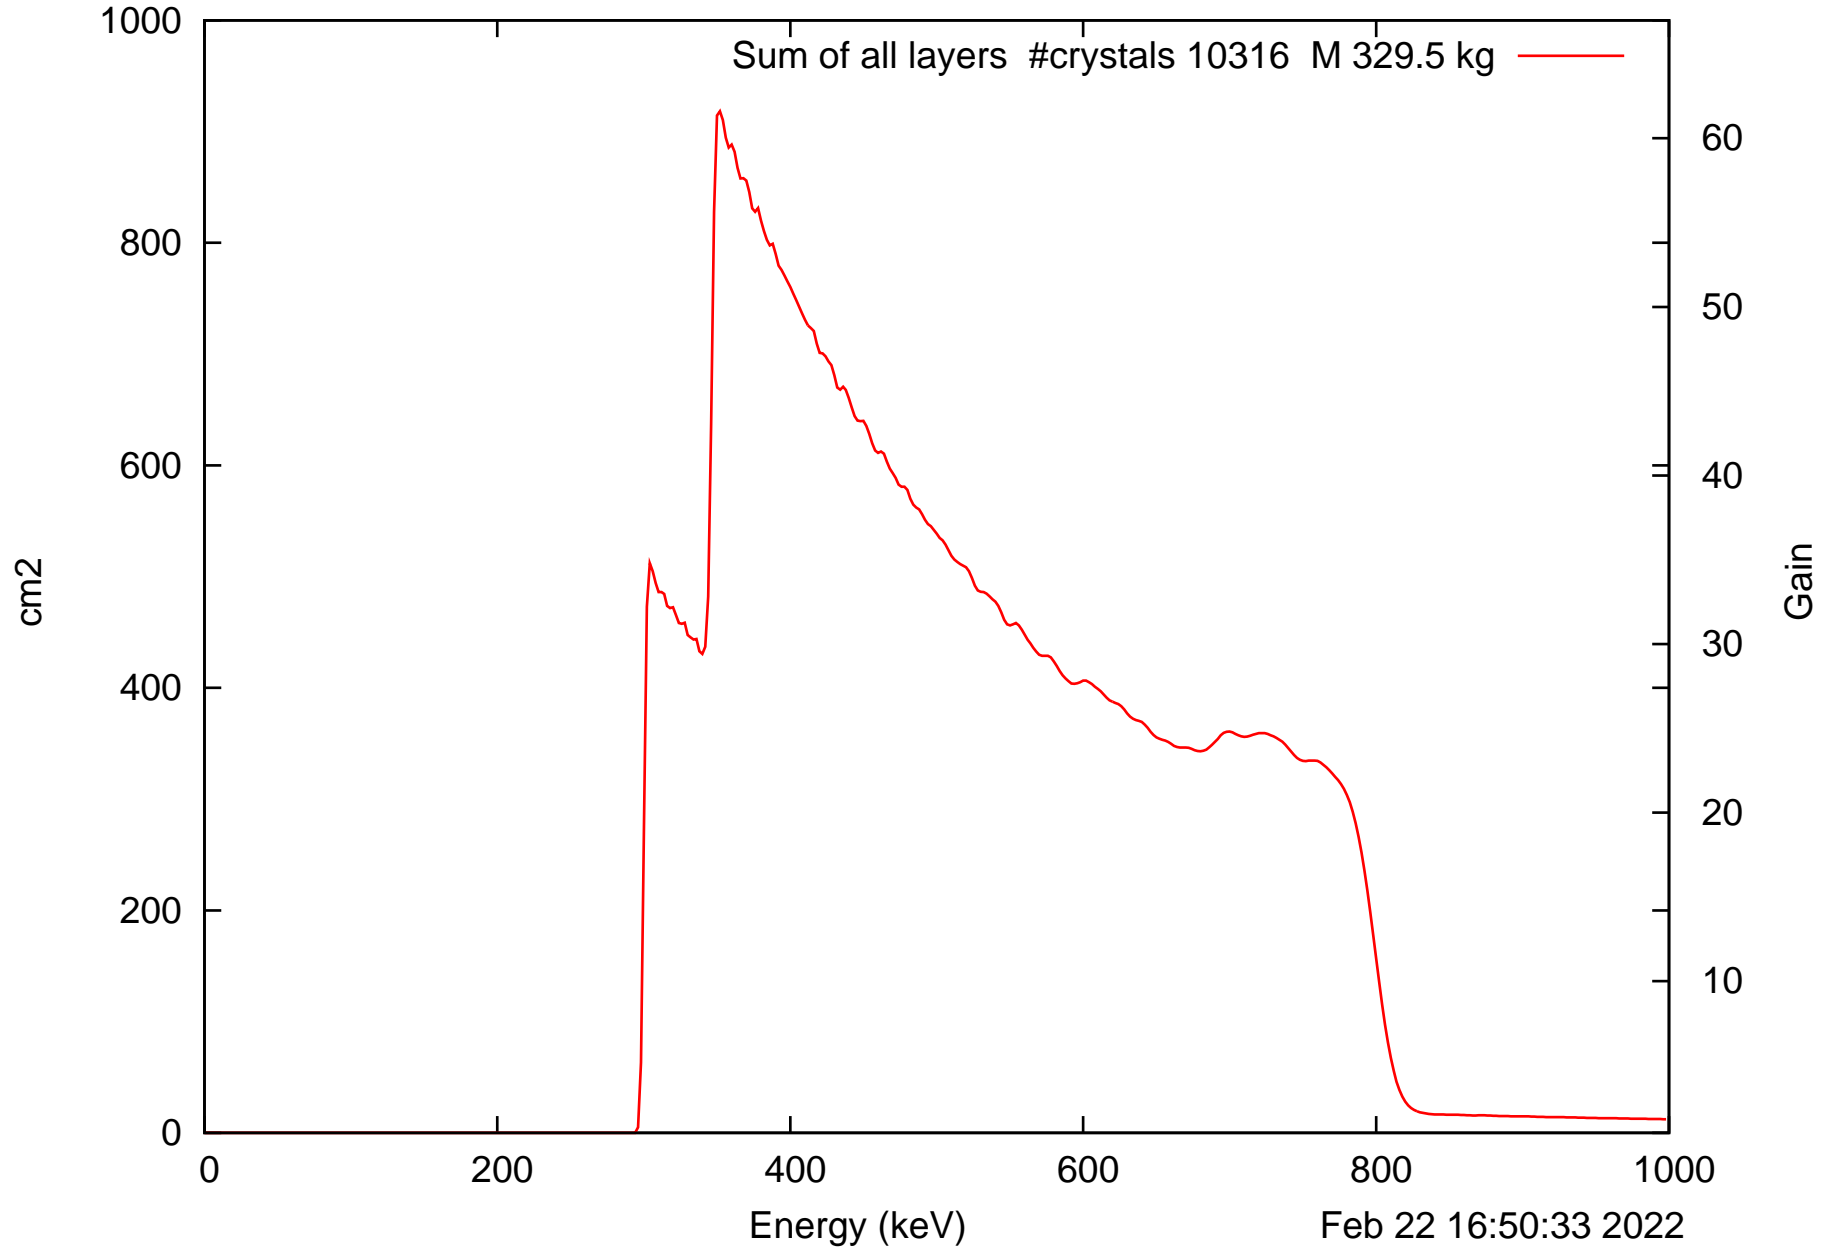

Laue lens diameter: 351 cm, Detect.diameter: 4.5 cm, mosaic: 0.5 arcmin

Laue lens diameter: 351 cm, Detect.diameter: 4.5 cm, mosaic: 0.5 arcmin

Laue lens diameter: 351 cm, Detect.diameter: 4.5 cm, mosaic: 0.5 arcmin