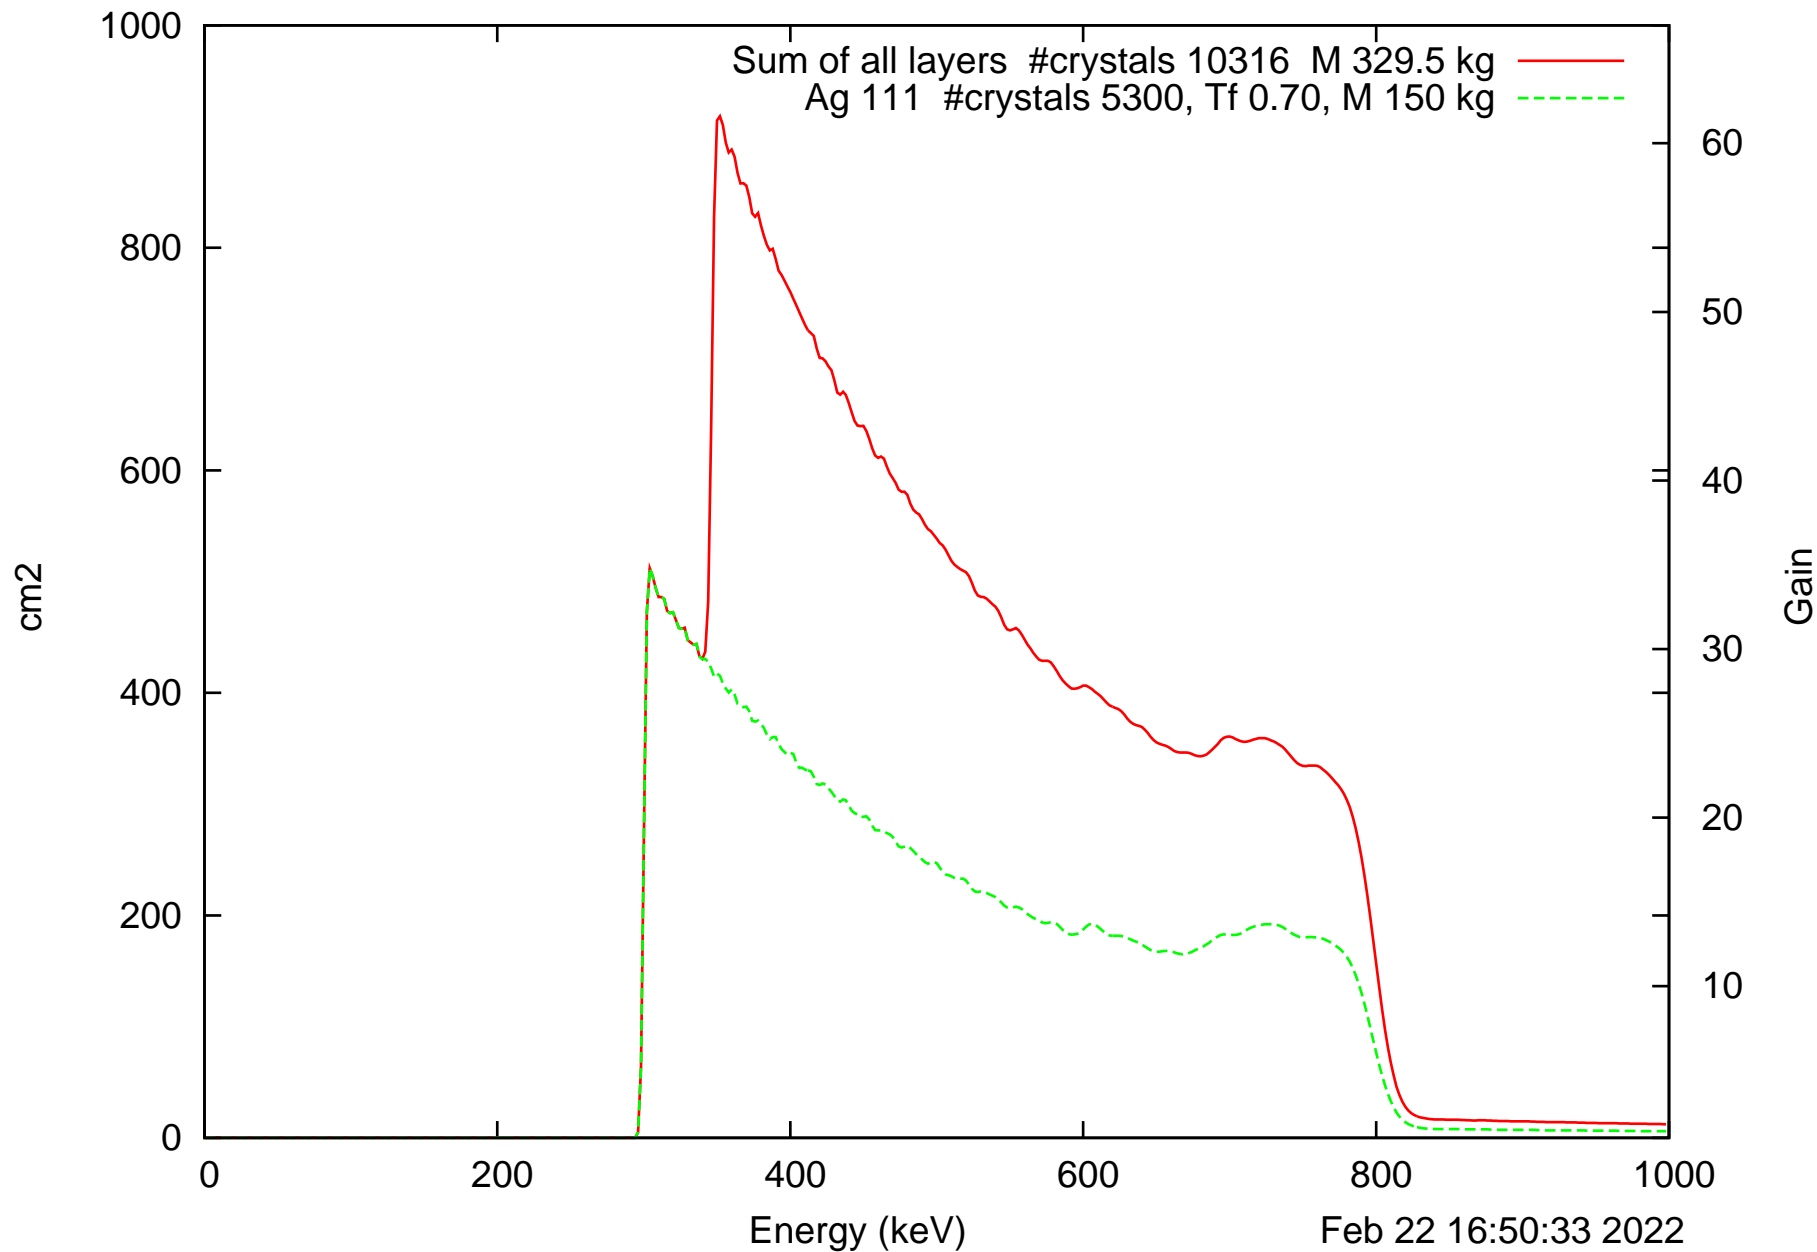

Laue lens diameter: 351 cm, Detect.diameter: 4.5 cm, mosaic: 0.5 arcmin

Laue lens diameter: 351 cm, Detect.diameter: 4.5 cm, mosaic: 0.5 arcmin

Laue lens diameter: 351 cm, Detect.diameter: 4.5 cm, mosaic: 0.5 arcmin