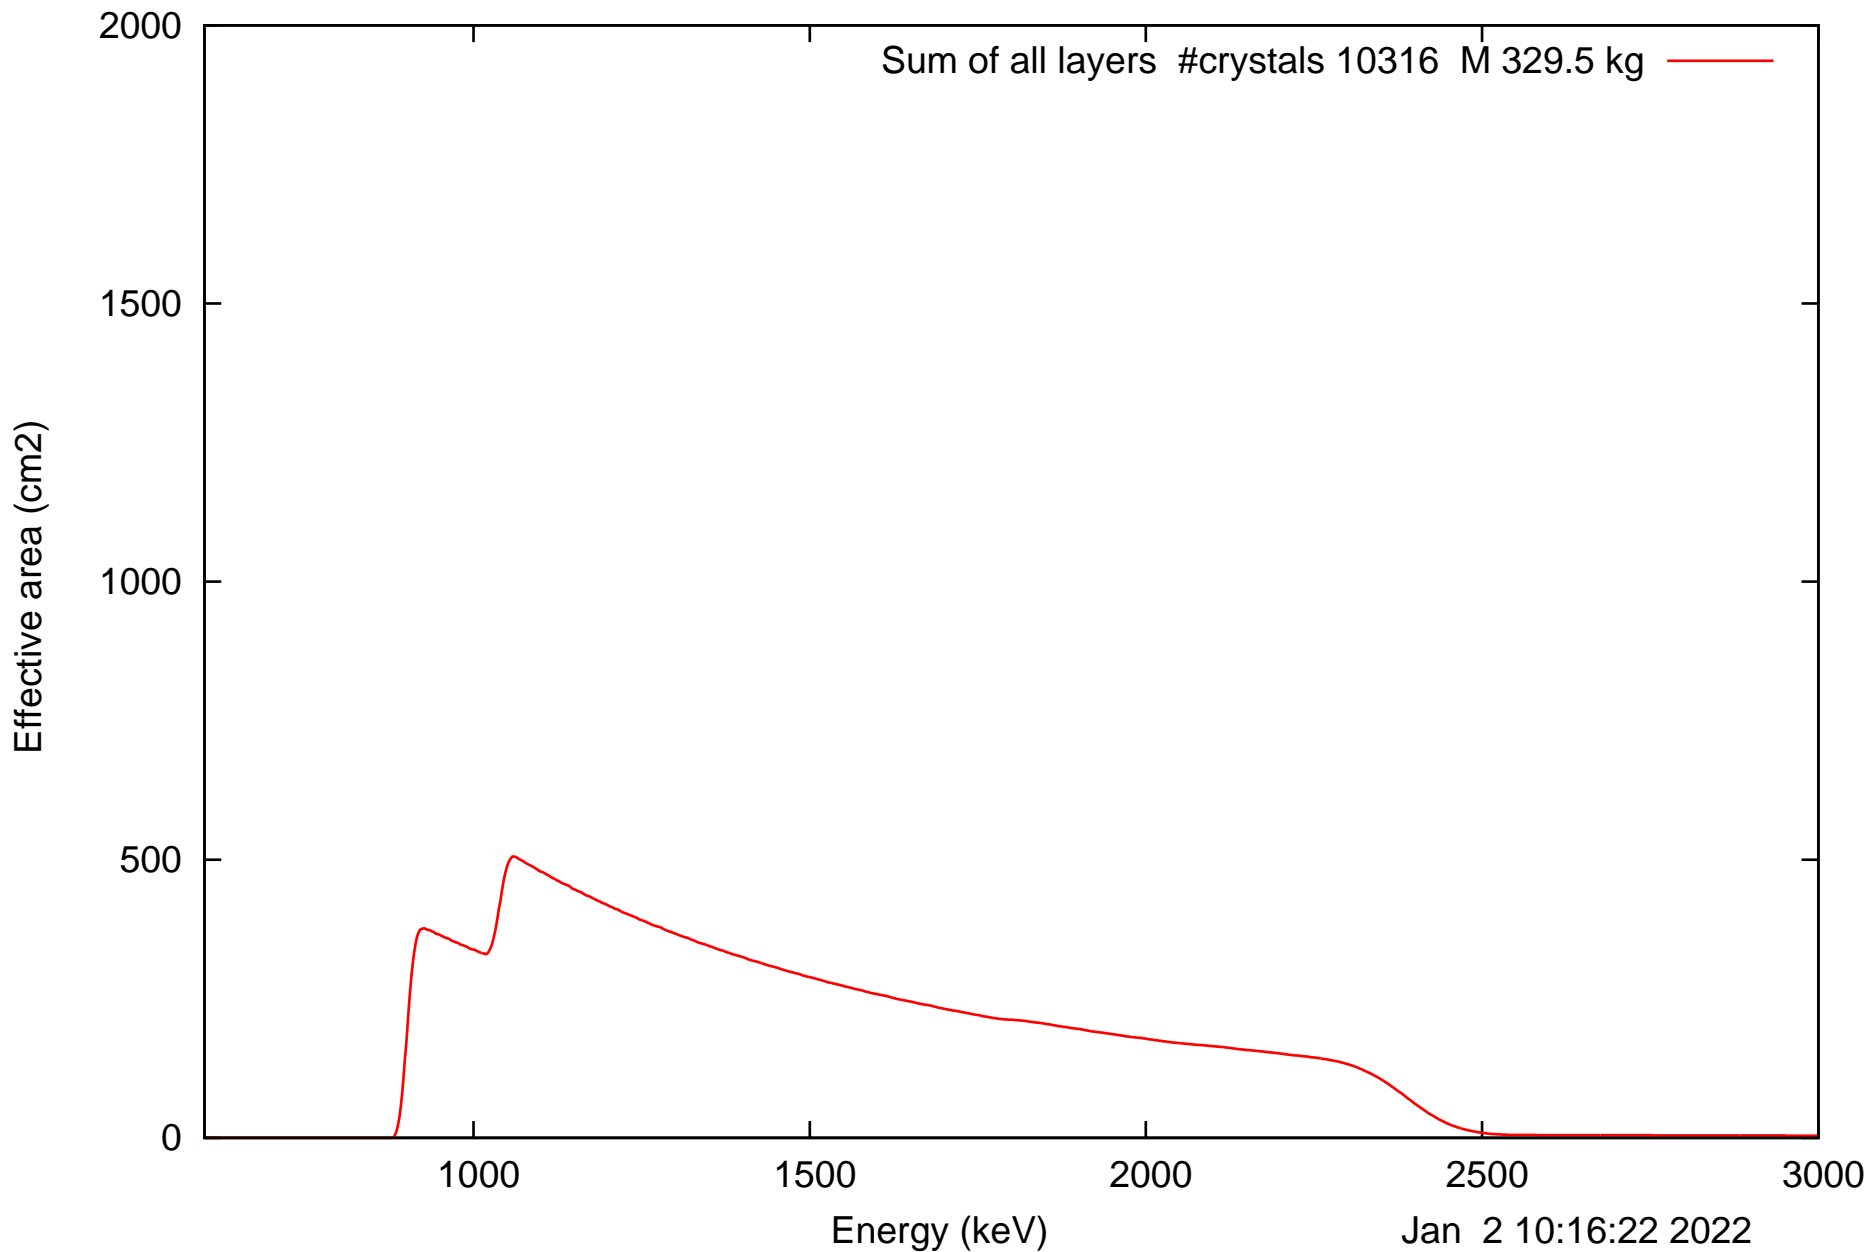

Laue lens diameter: 351 cm, Detect.diameter: 5.0 cm, mosaic: 0.5 arcmin

Laue lens diameter: 351 cm, Detect.diameter: 5.0 cm, mosaic: 0.5 arcmin

Laue lens diameter: 351 cm, Detect.diameter: 5.0 cm, mosaic: 0.5 arcmin