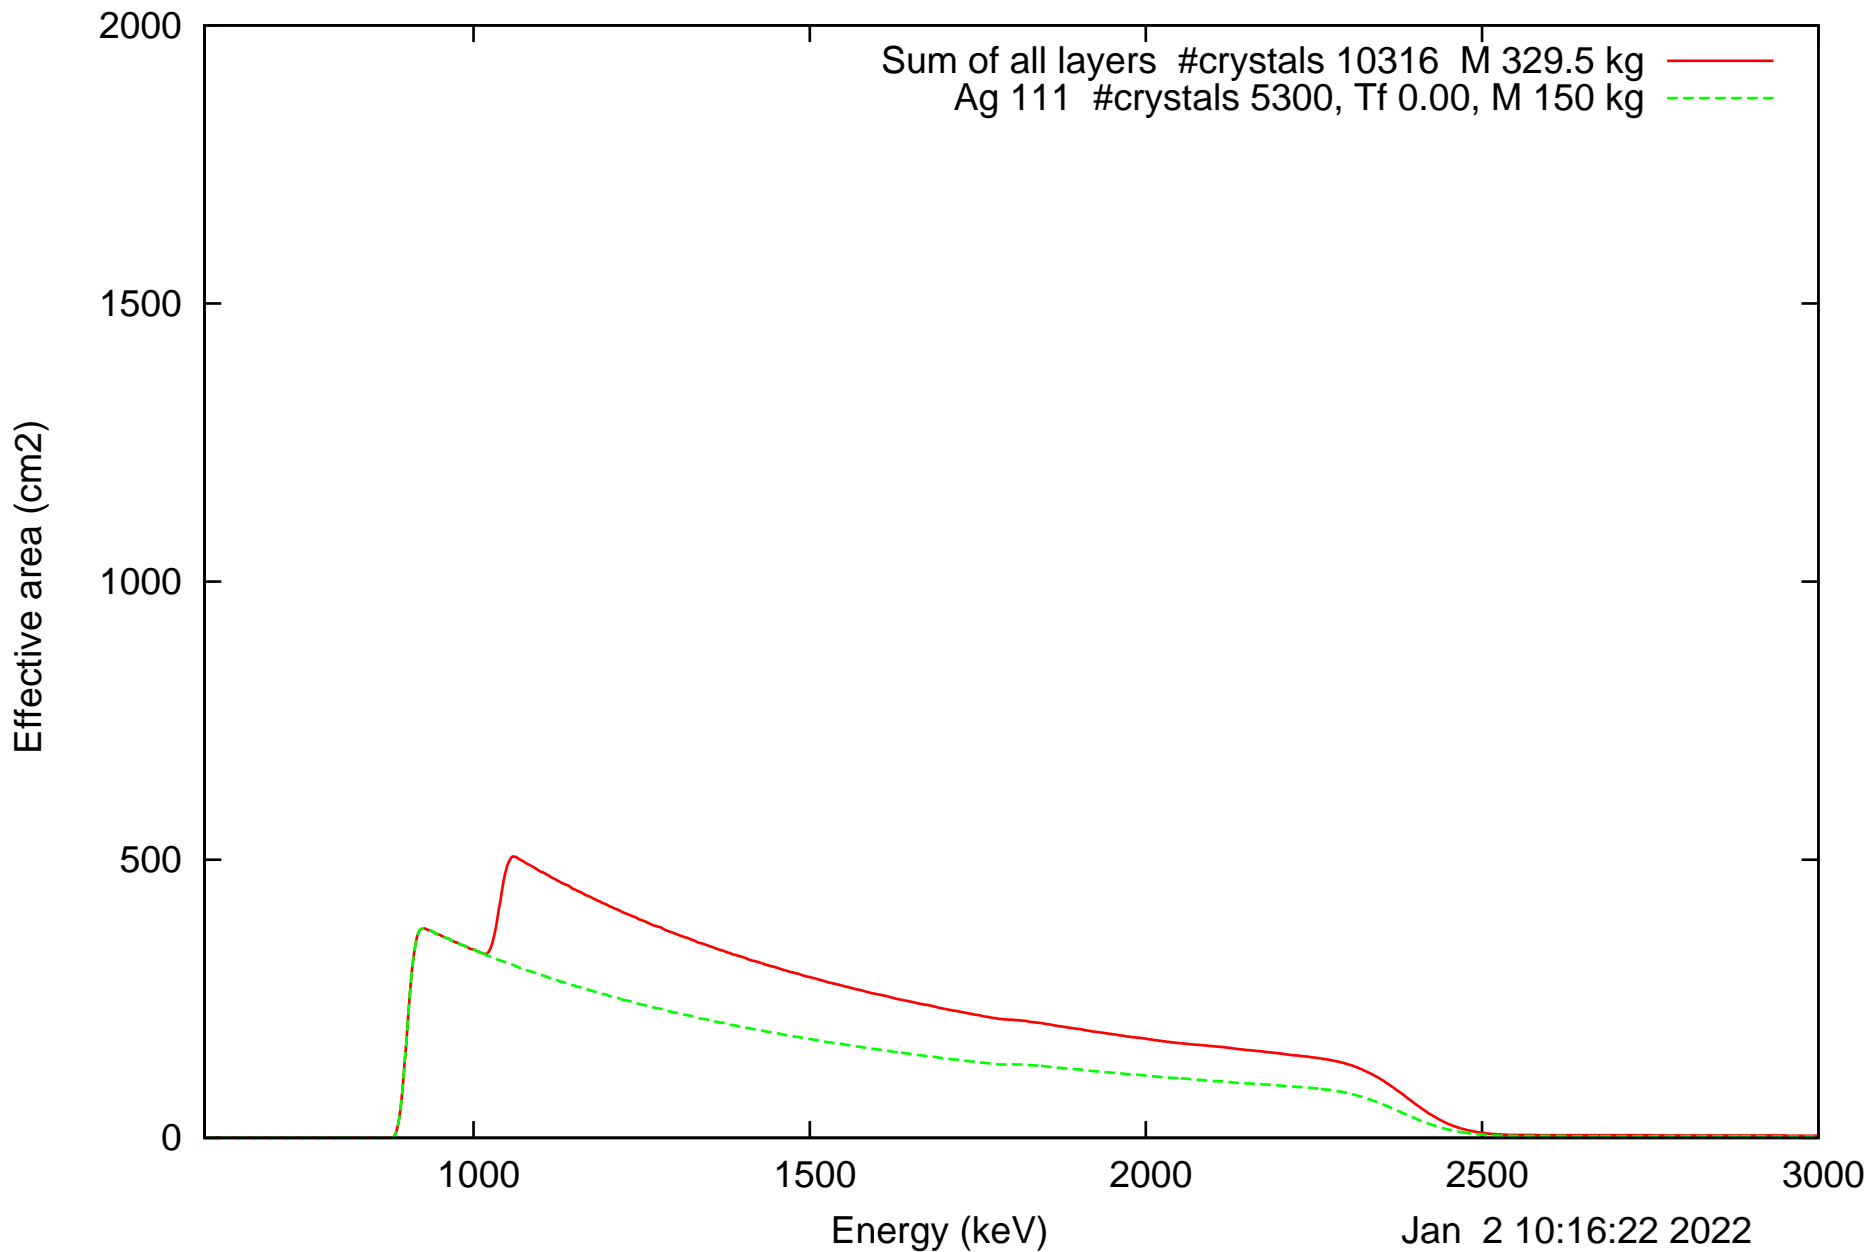

Laue lens diameter: 351 cm, Detect.diameter: 5.0 cm, mosaic: 0.5 arcmin

Laue lens diameter: 351 cm, Detect.diameter: 5.0 cm, mosaic: 0.5 arcmin

Laue lens diameter: 351 cm, Detect.diameter: 5.0 cm, mosaic: 0.5 arcmin