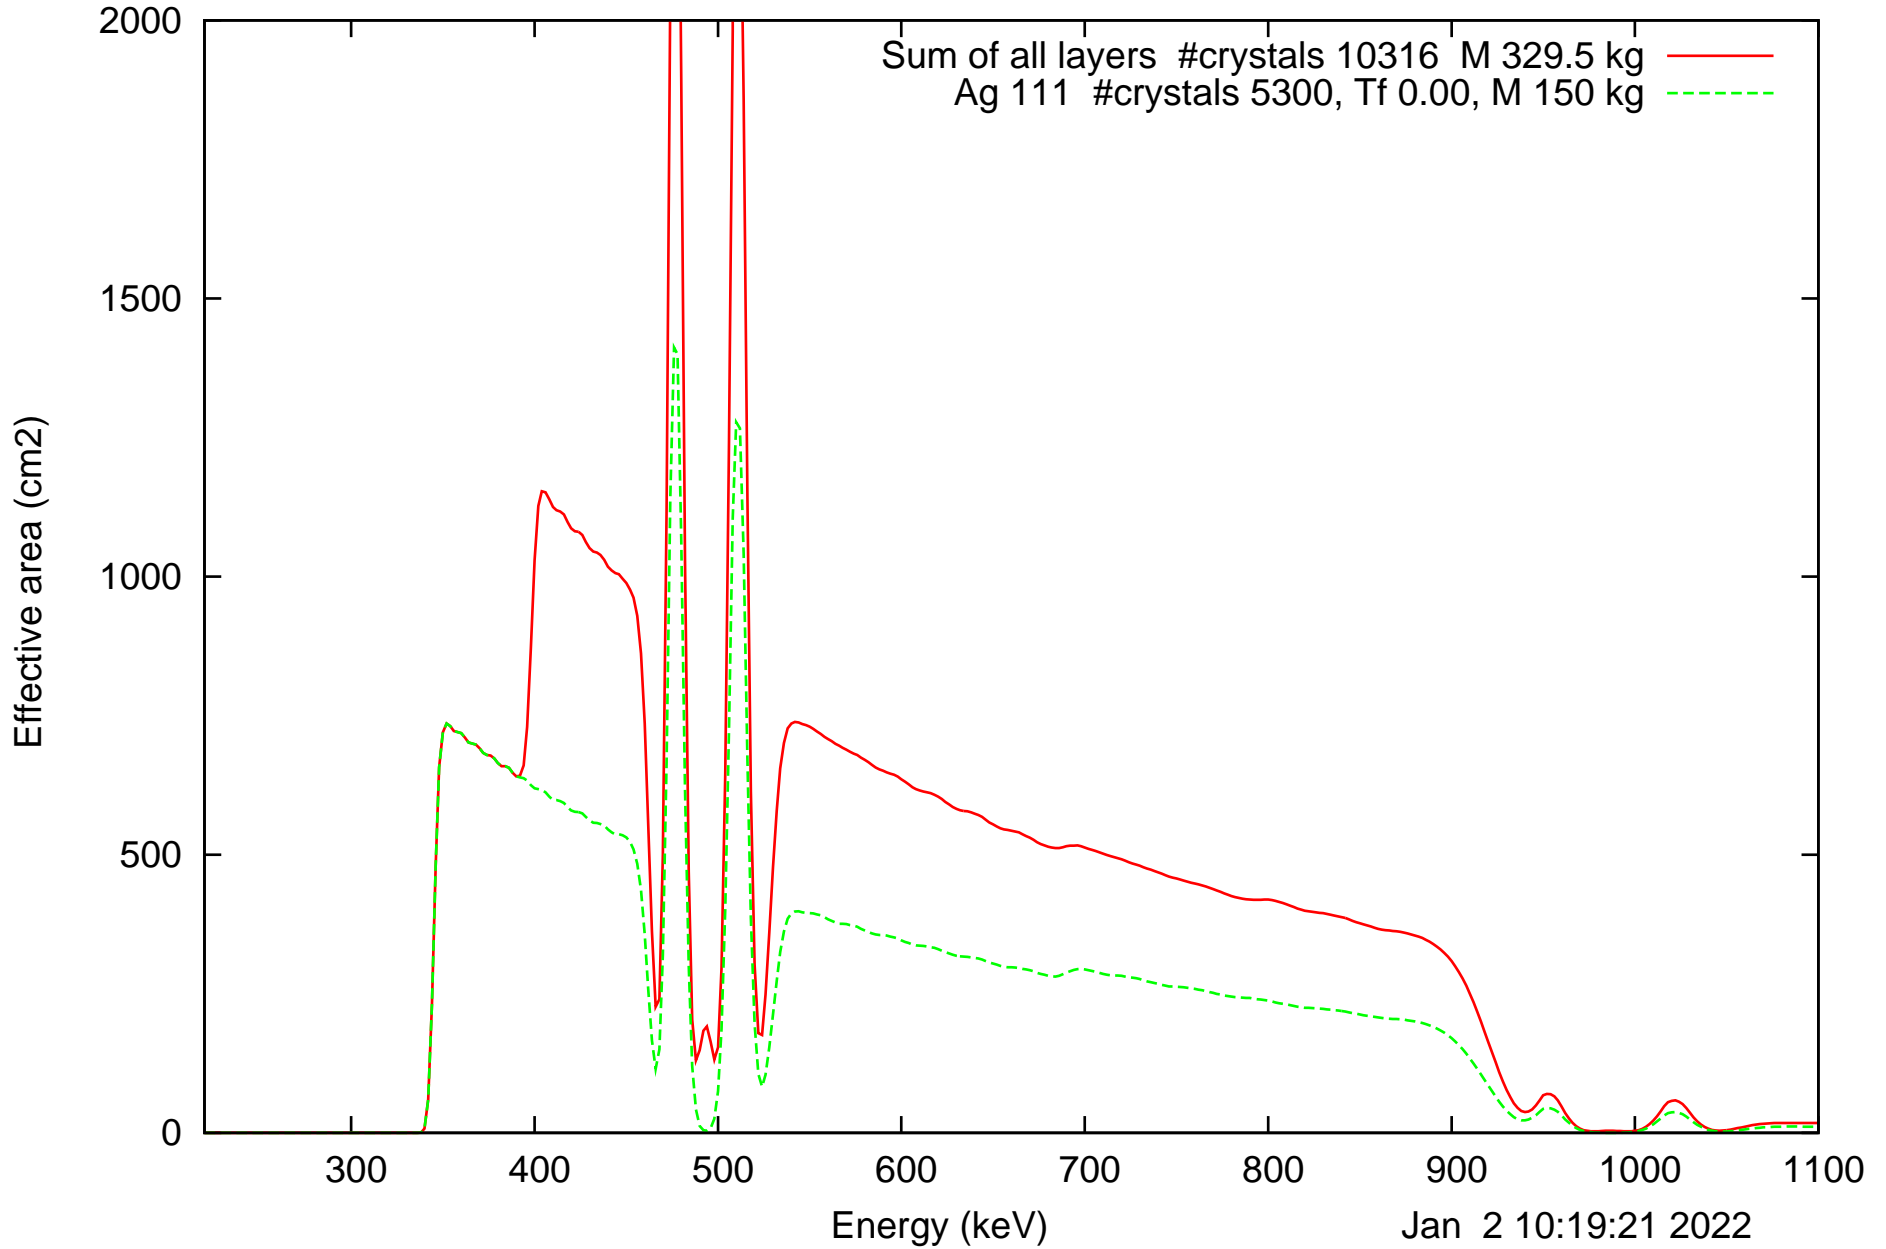

Laue lens diameter: 351 cm, Detect.diameter: 5.0 cm, mosaic: 0.5 arcmin

Laue lens diameter: 351 cm, Detect.diameter: 5.0 cm, mosaic: 0.5 arcmin

Laue lens diameter: 351 cm, Detect.diameter: 5.0 cm, mosaic: 0.5 arcmin