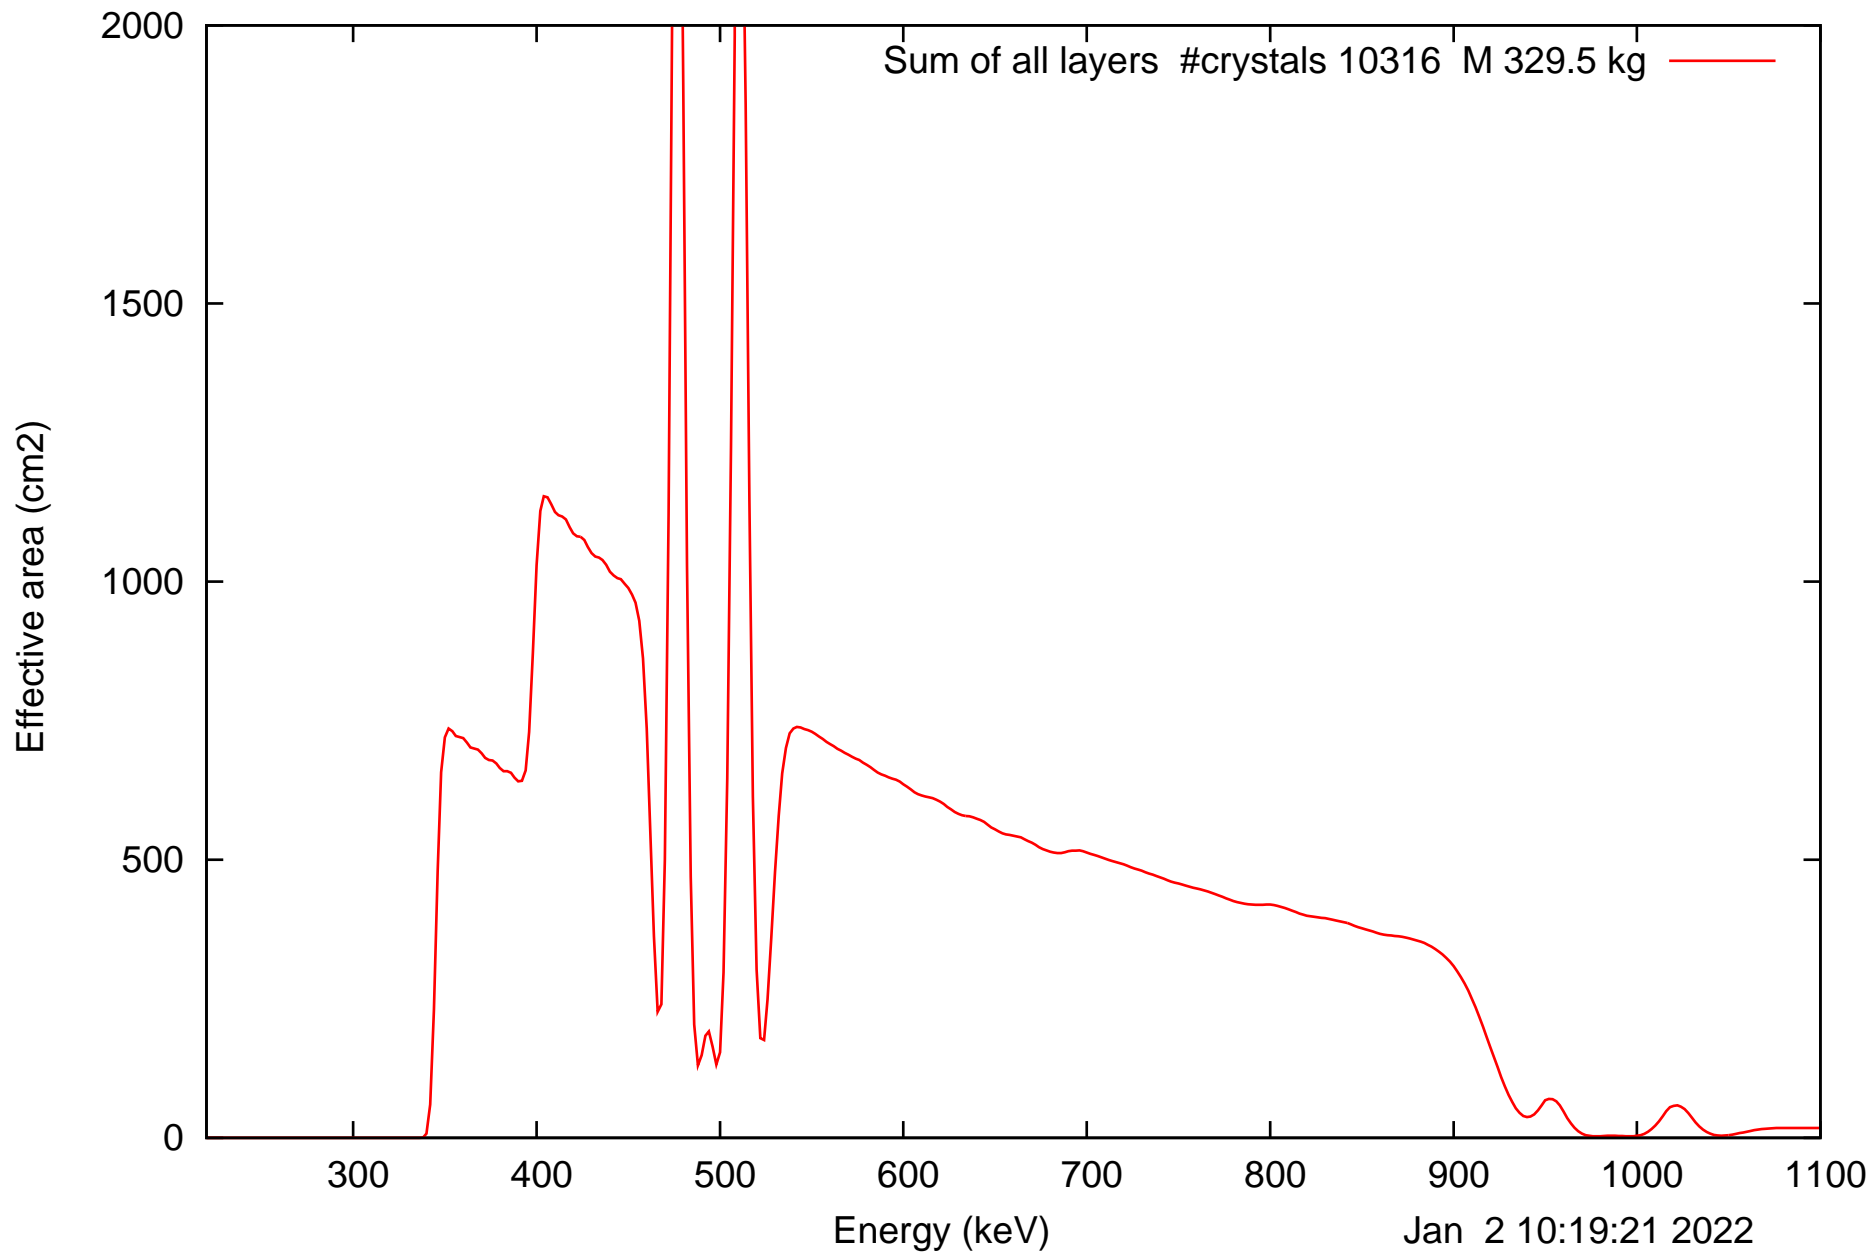

Laue lens diameter: 351 cm, Detect.diameter: 5.0 cm, mosaic: 0.5 arcmin

Laue lens diameter: 351 cm, Detect.diameter: 5.0 cm, mosaic: 0.5 arcmin

Laue lens diameter: 351 cm, Detect.diameter: 5.0 cm, mosaic: 0.5 arcmin