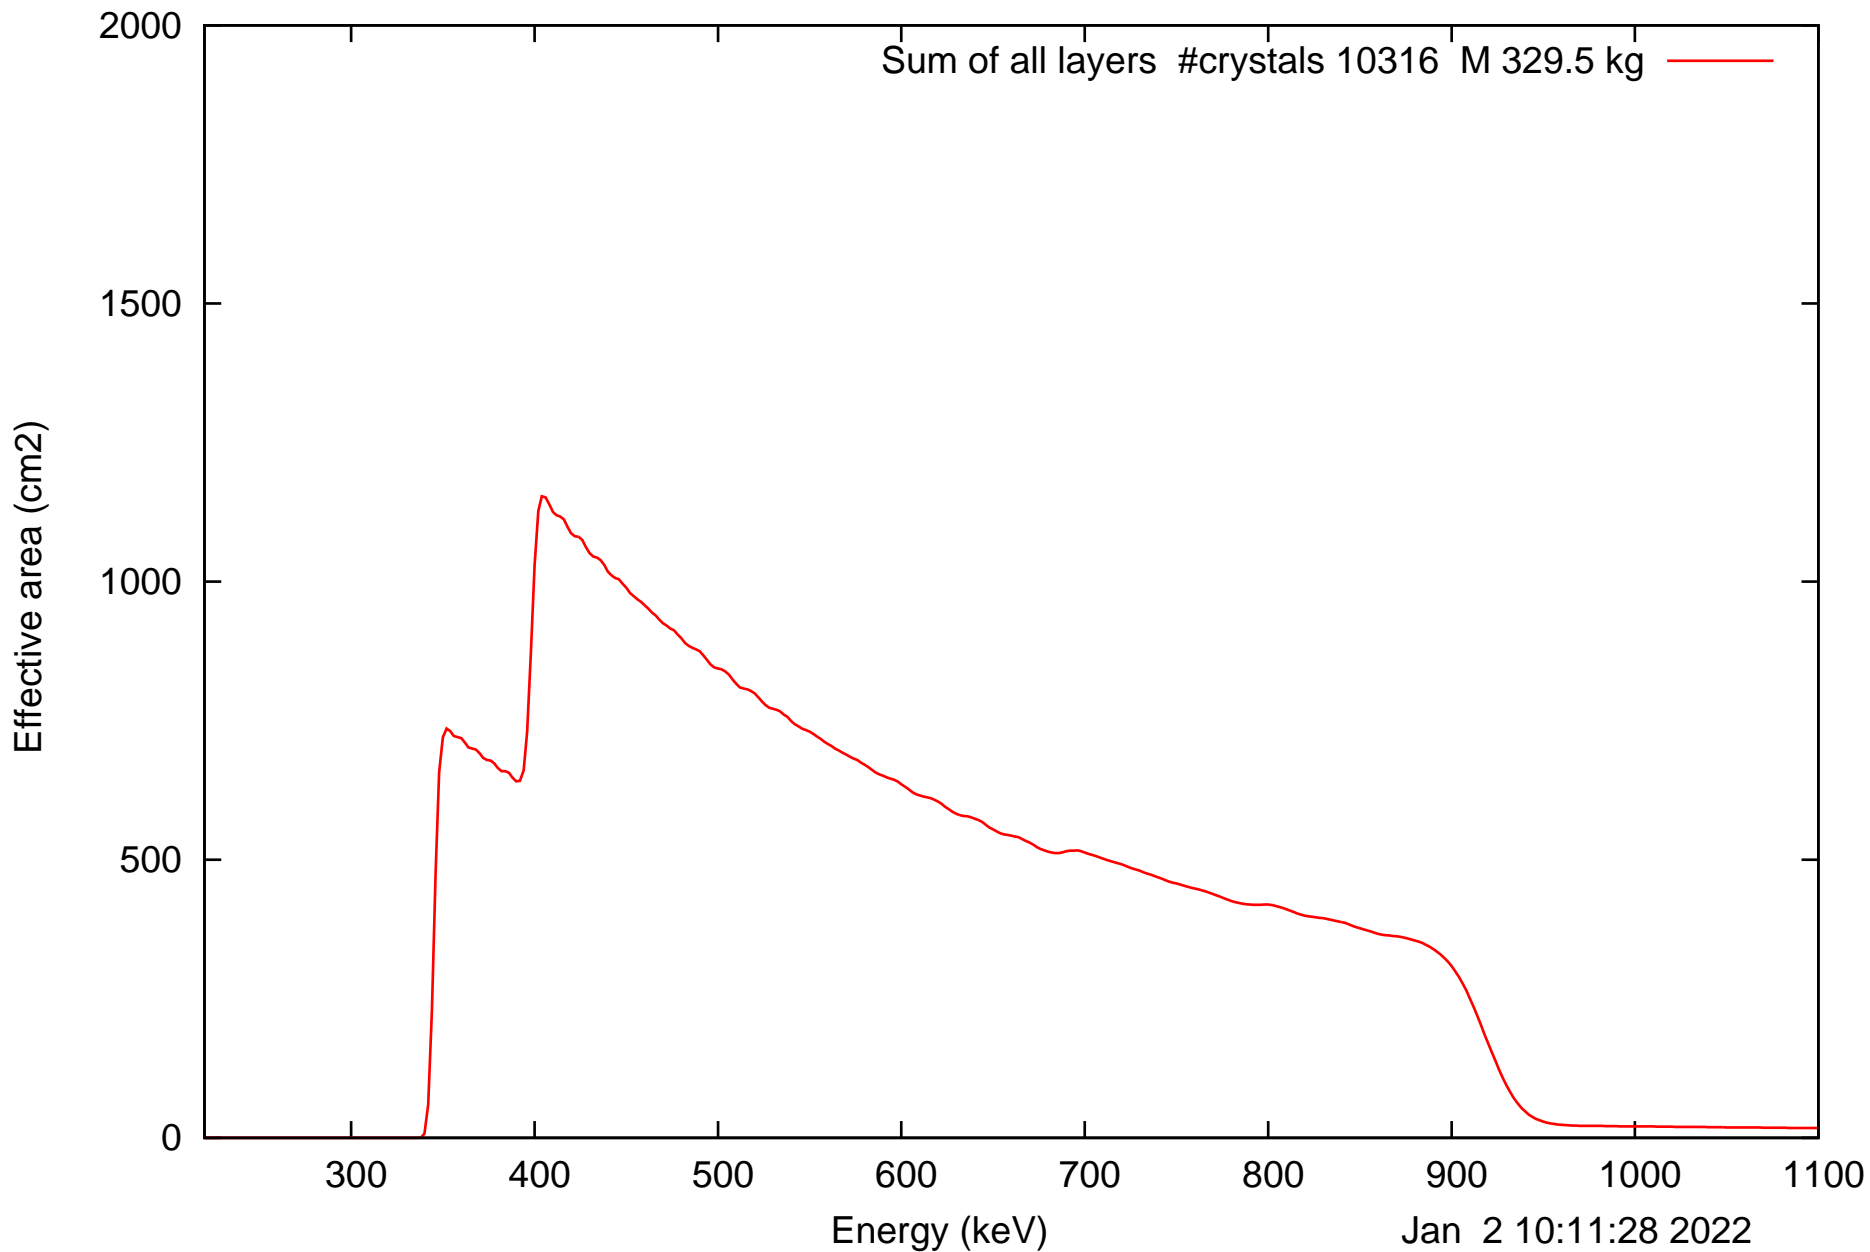

Laue lens diameter: 351 cm, Detect.diameter: 5.0 cm, mosaic: 0.5 arcmin

Laue lens diameter: 351 cm, Detect.diameter: 5.0 cm, mosaic: 0.5 arcmin

Laue lens diameter: 351 cm, Detect.diameter: 5.0 cm, mosaic: 0.5 arcmin