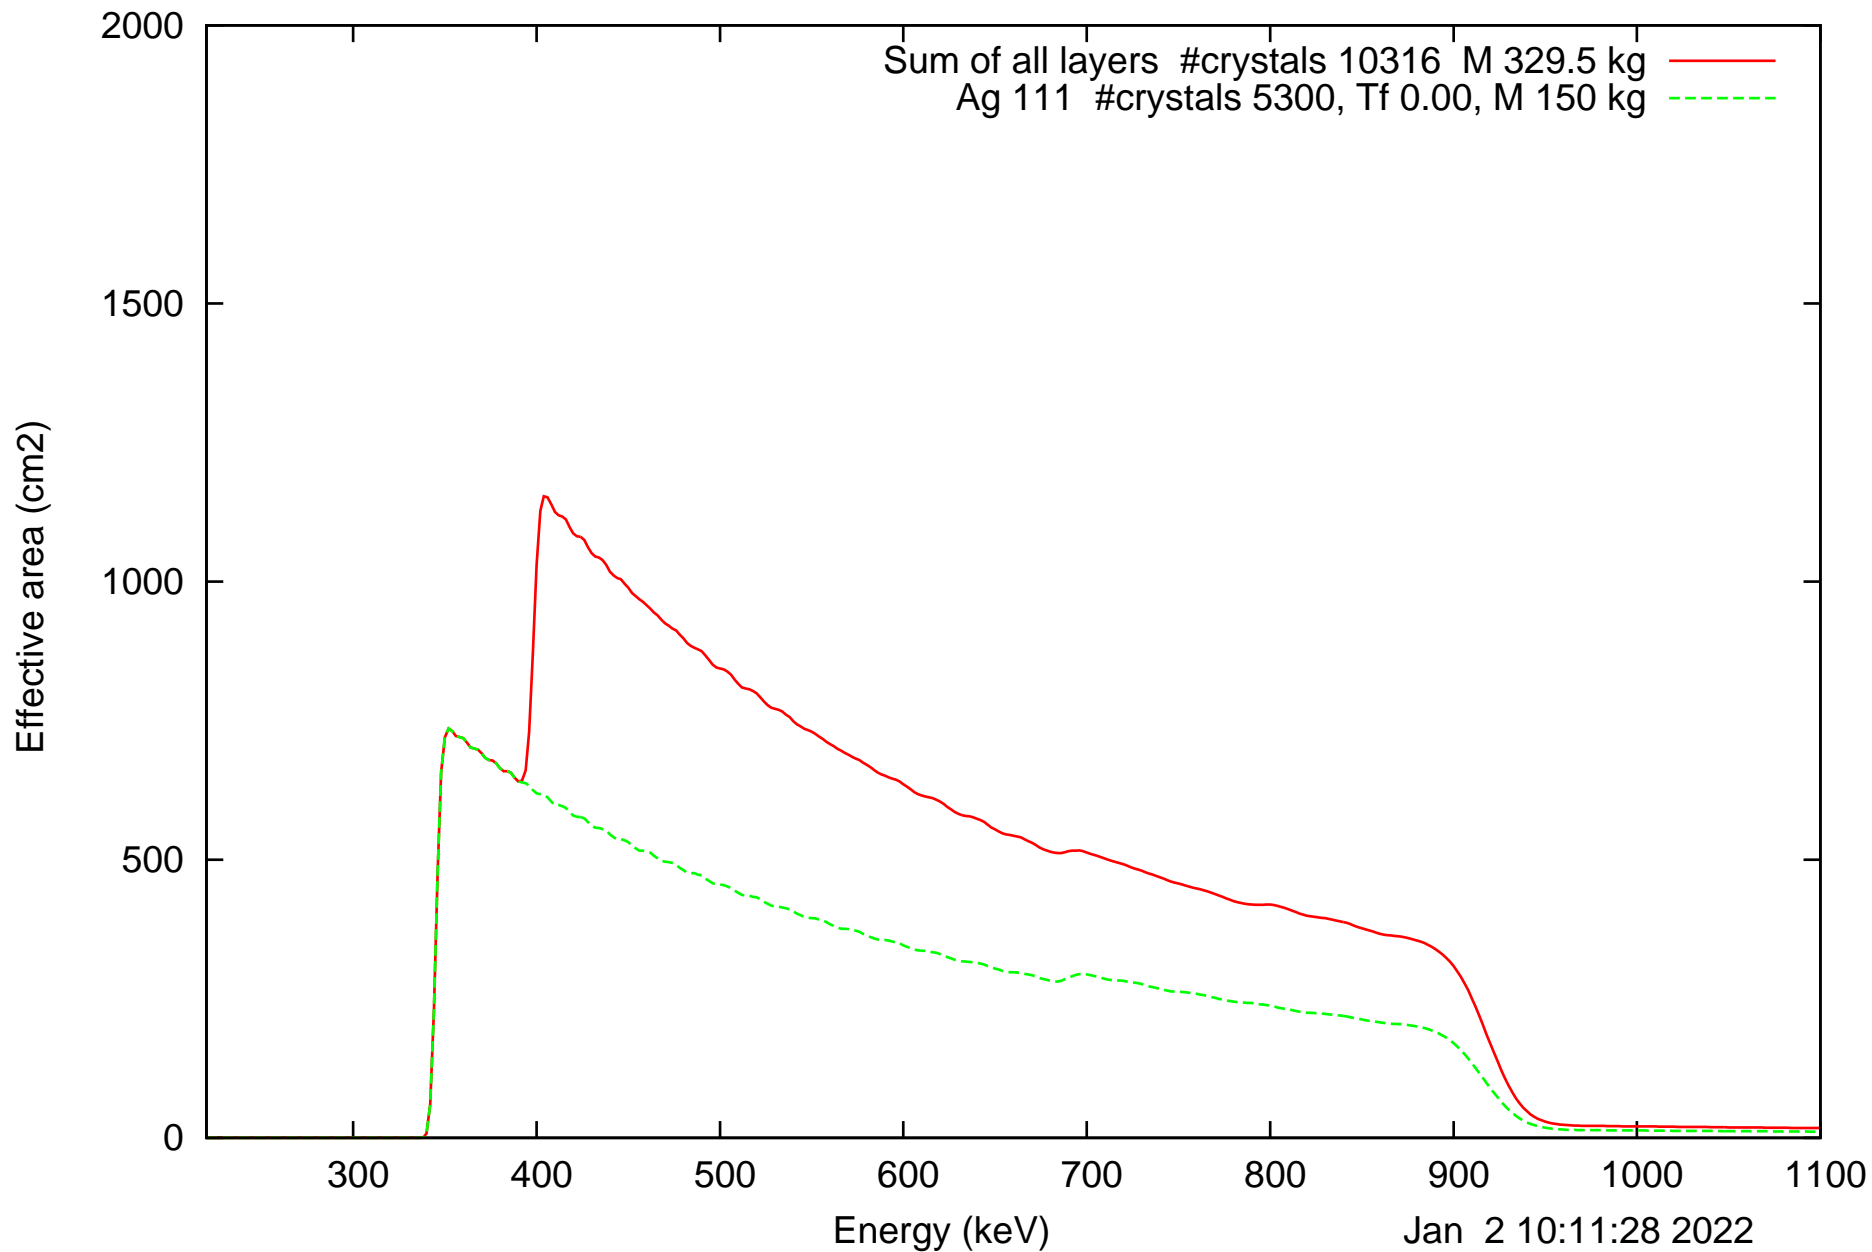

Laue lens diameter: 351 cm, Detect.diameter: 5.0 cm, mosaic: 0.5 arcmin

Laue lens diameter: 351 cm, Detect.diameter: 5.0 cm, mosaic: 0.5 arcmin

Laue lens diameter: 351 cm, Detect.diameter: 5.0 cm, mosaic: 0.5 arcmin