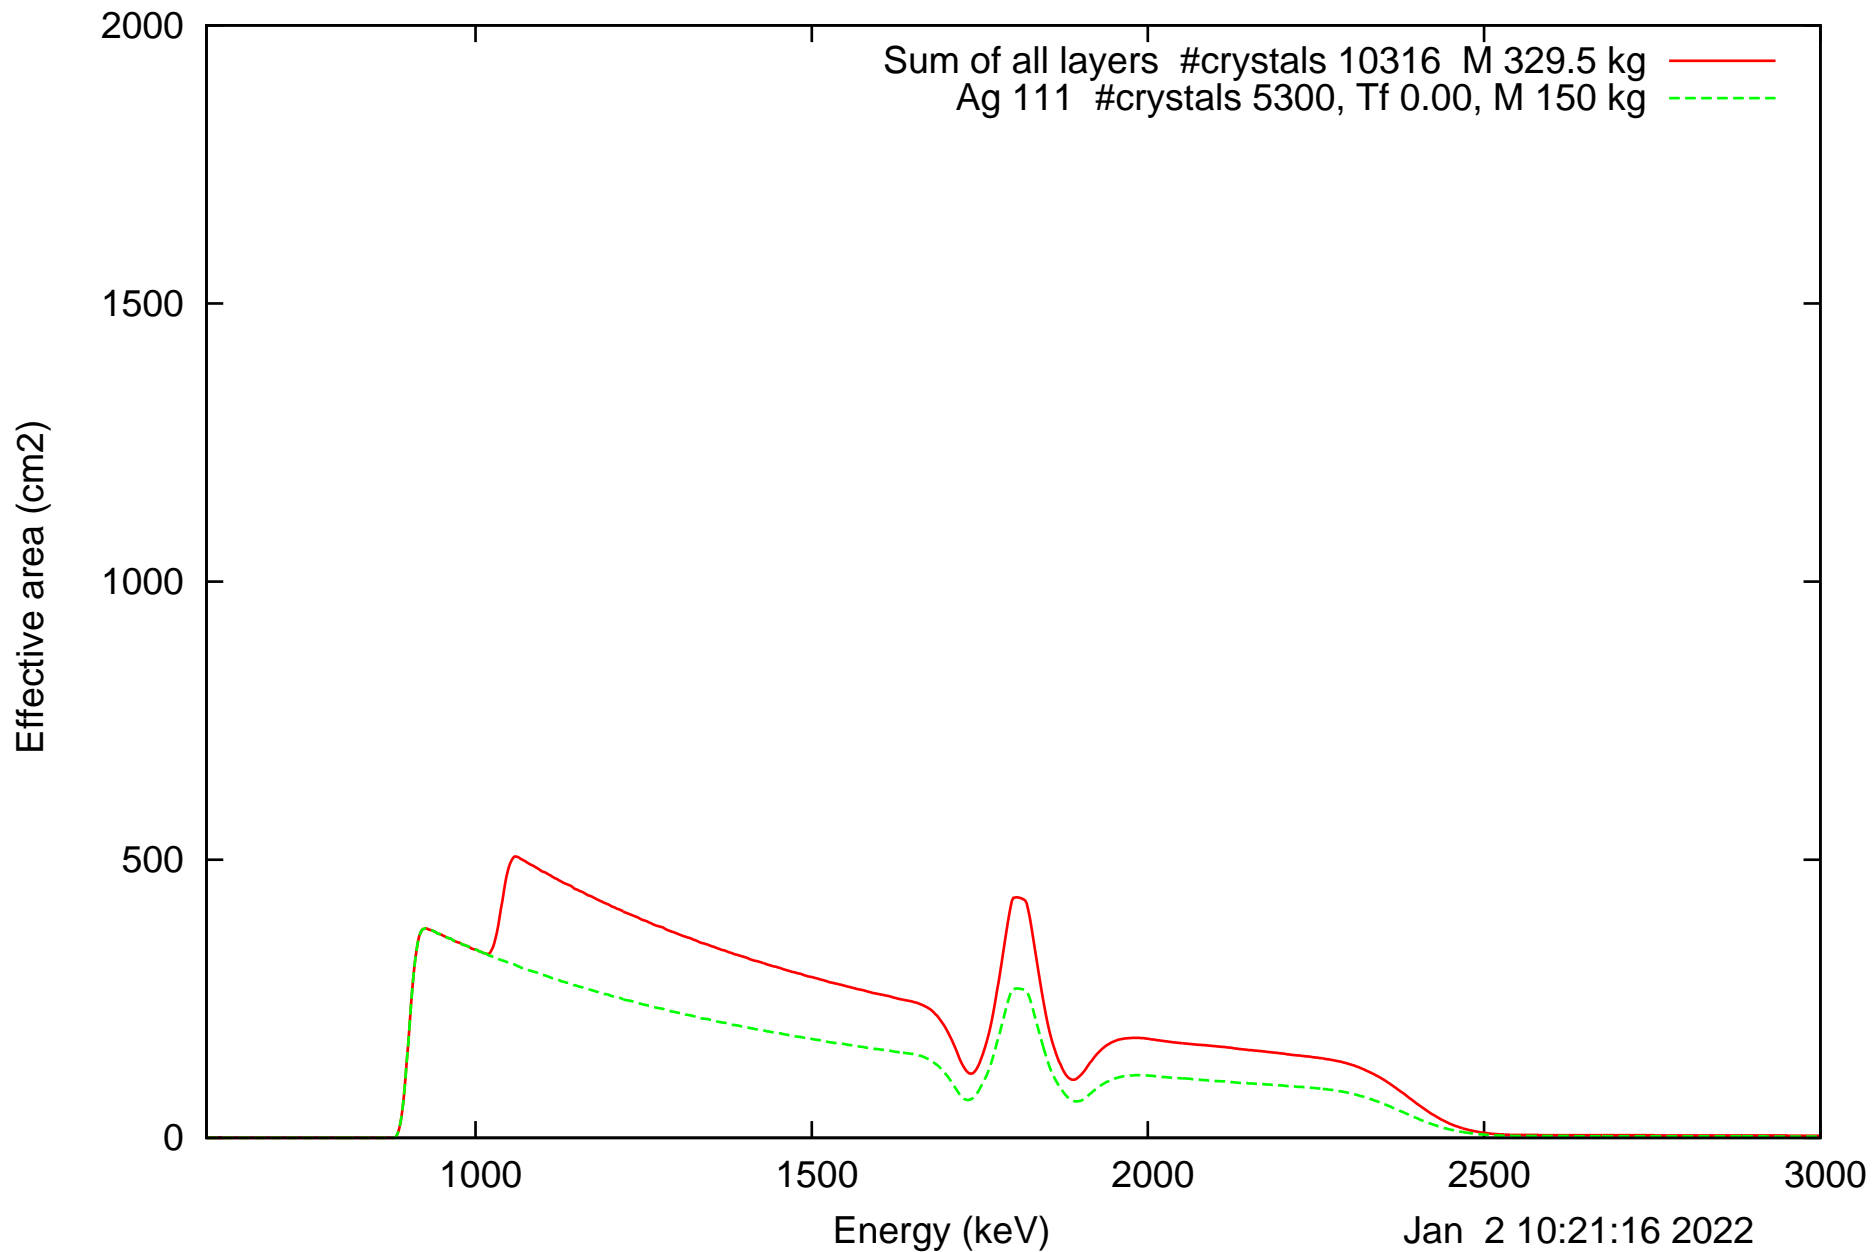

Laue lens diameter: 351 cm, Detect.diameter: 5.0 cm, mosaic: 0.5 arcmin

Laue lens diameter: 351 cm, Detect.diameter: 5.0 cm, mosaic: 0.5 arcmin

Laue lens diameter: 351 cm, Detect.diameter: 5.0 cm, mosaic: 0.5 arcmin