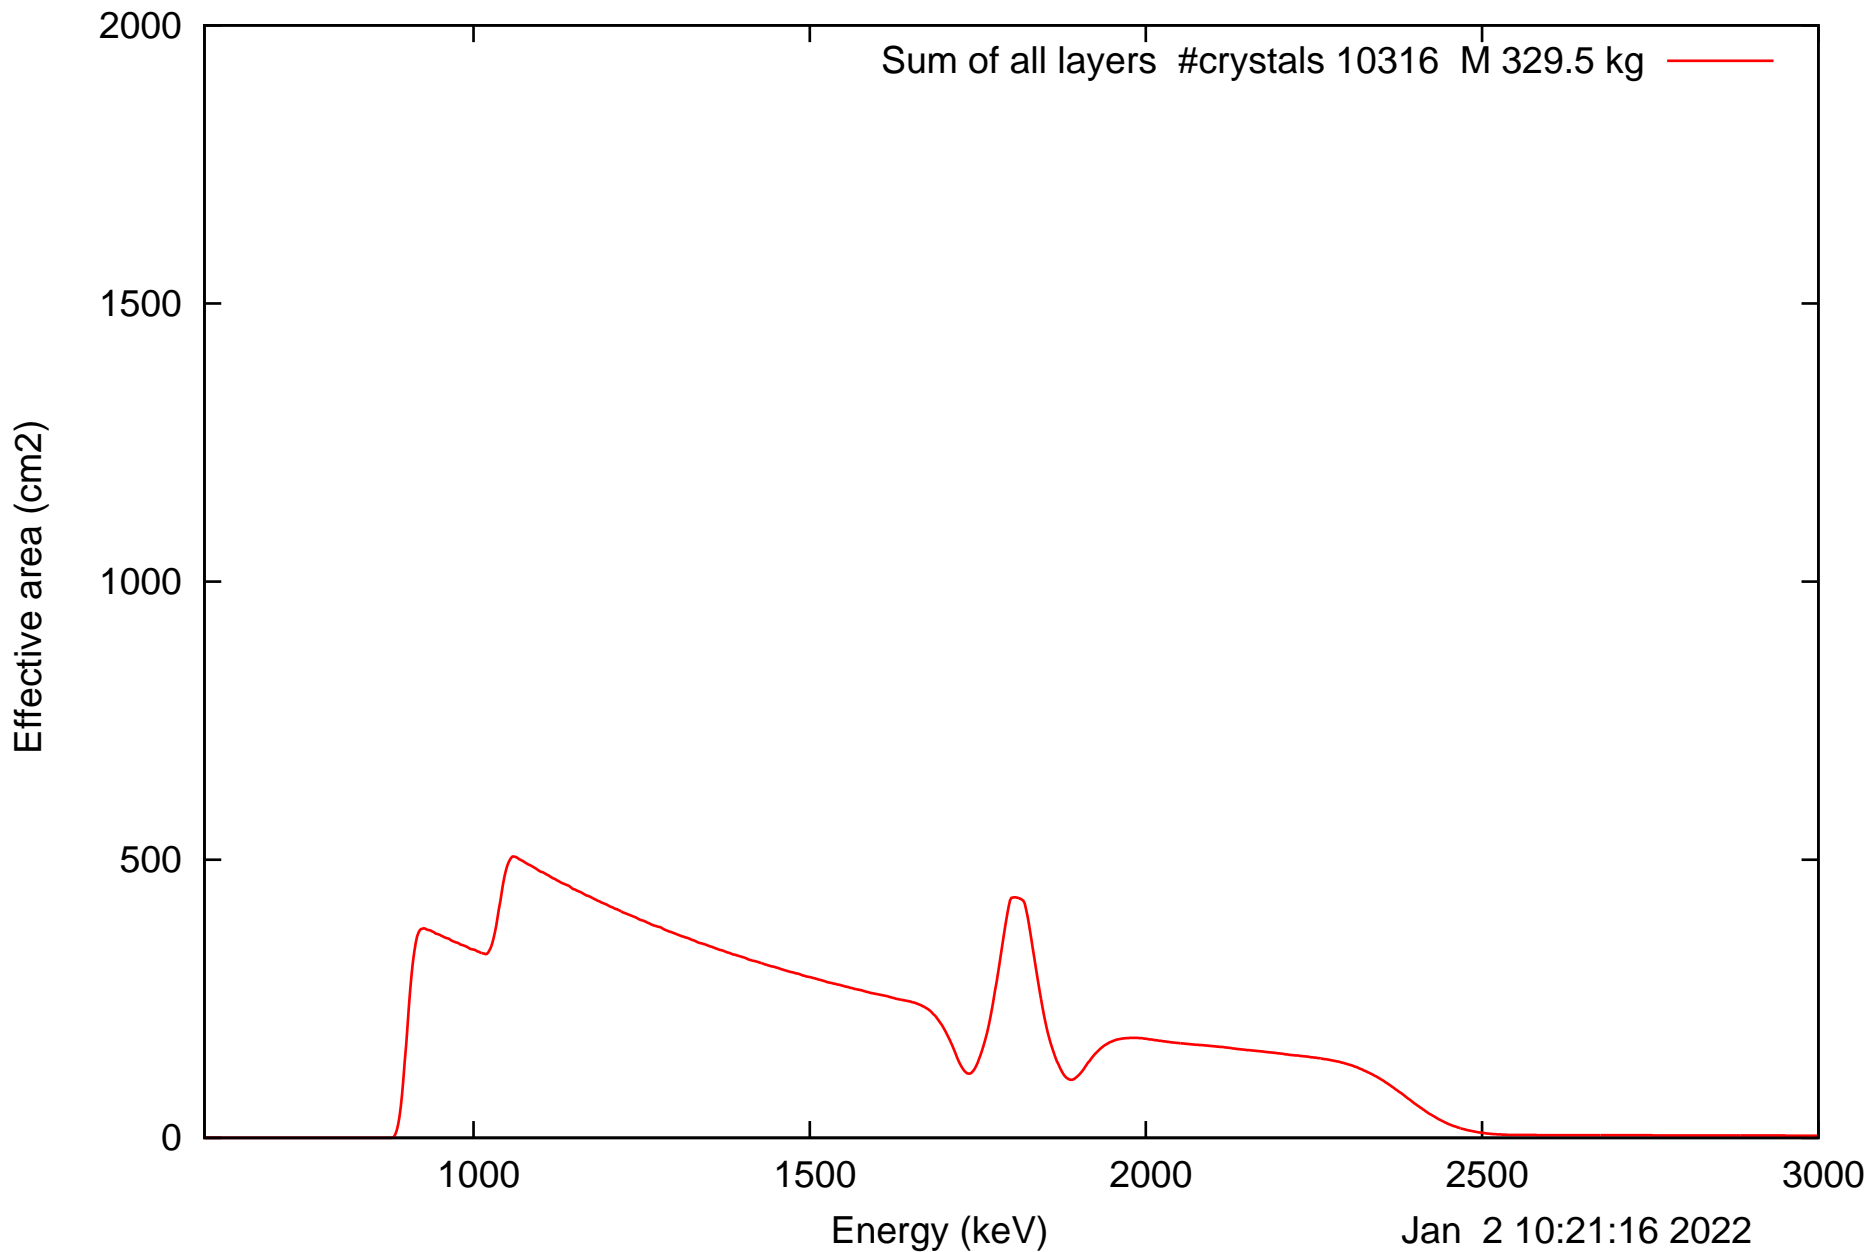

Laue lens diameter: 351 cm, Detect.diameter: 5.0 cm, mosaic: 0.5 arcmin

Laue lens diameter: 351 cm, Detect.diameter: 5.0 cm, mosaic: 0.5 arcmin

Laue lens diameter: 351 cm, Detect.diameter: 5.0 cm, mosaic: 0.5 arcmin