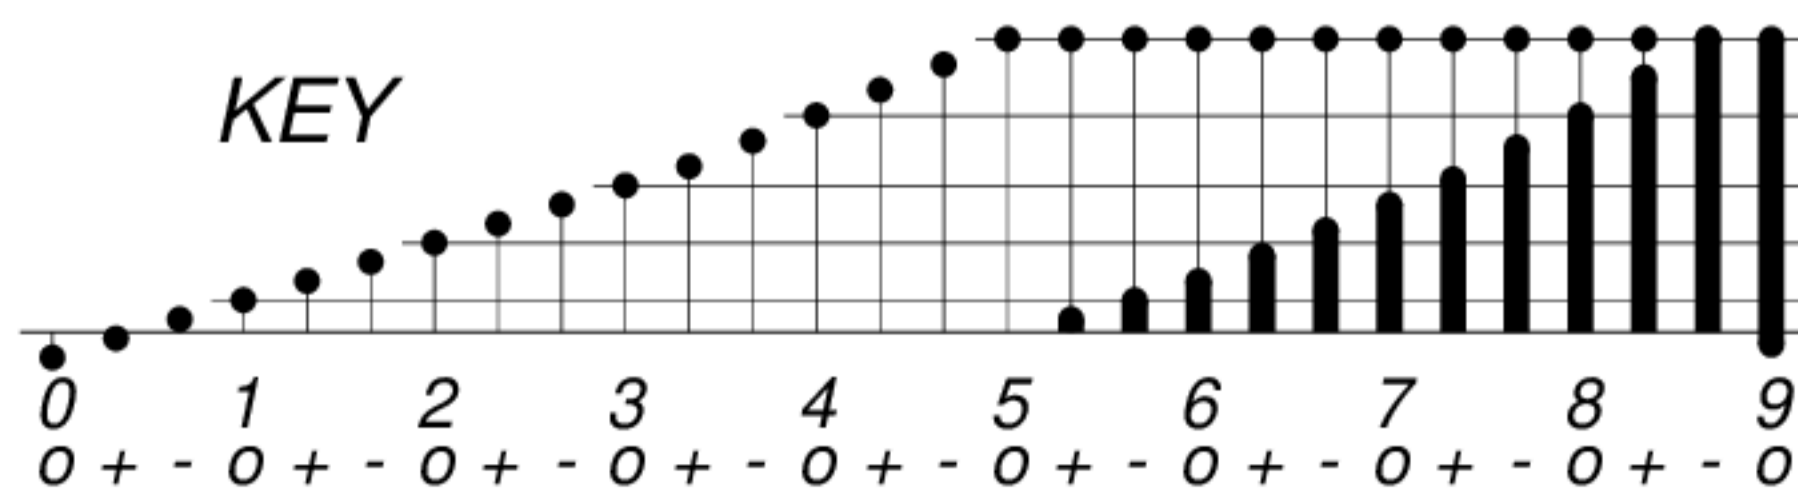

Feb

2572

Feb

GFZ German Research Centre for Geosciences

**PLANETARY MAGNETIC
THREE-HOUR-RANGE INDICES**

Kp till 2022 Mar 15

KEY

▲ = sudden
commencement