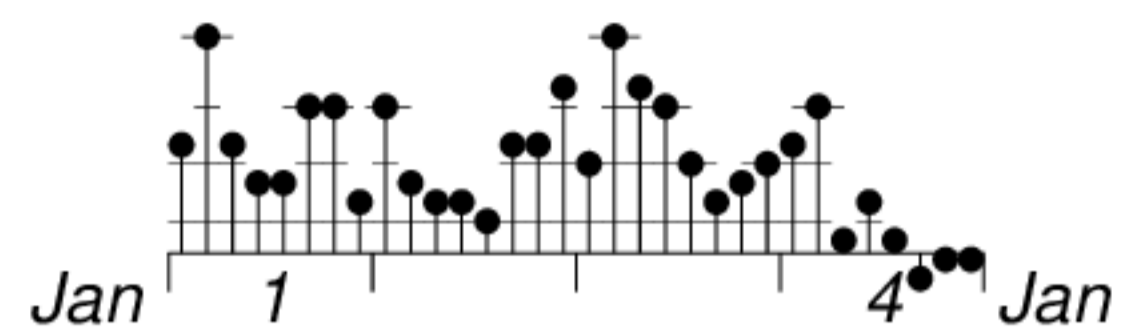

DAYS IN SOLAR ROTATION INTERVAL

1 2 3 4 5 6 7 8 9 10 11 12 13 14 15 16 17 18 19 20 21 22 23 24 25 26 27

ROT.-
NO.

2022

2569

2570

Jan

2571

Feb

2572

Feb

GFZ German Research Centre for Geosciences

**PLANETARY MAGNETIC
THREE-HOUR-RANGE INDICES**

Kp till 2022 Mar 15

KEY

▲ = sudden
commencement