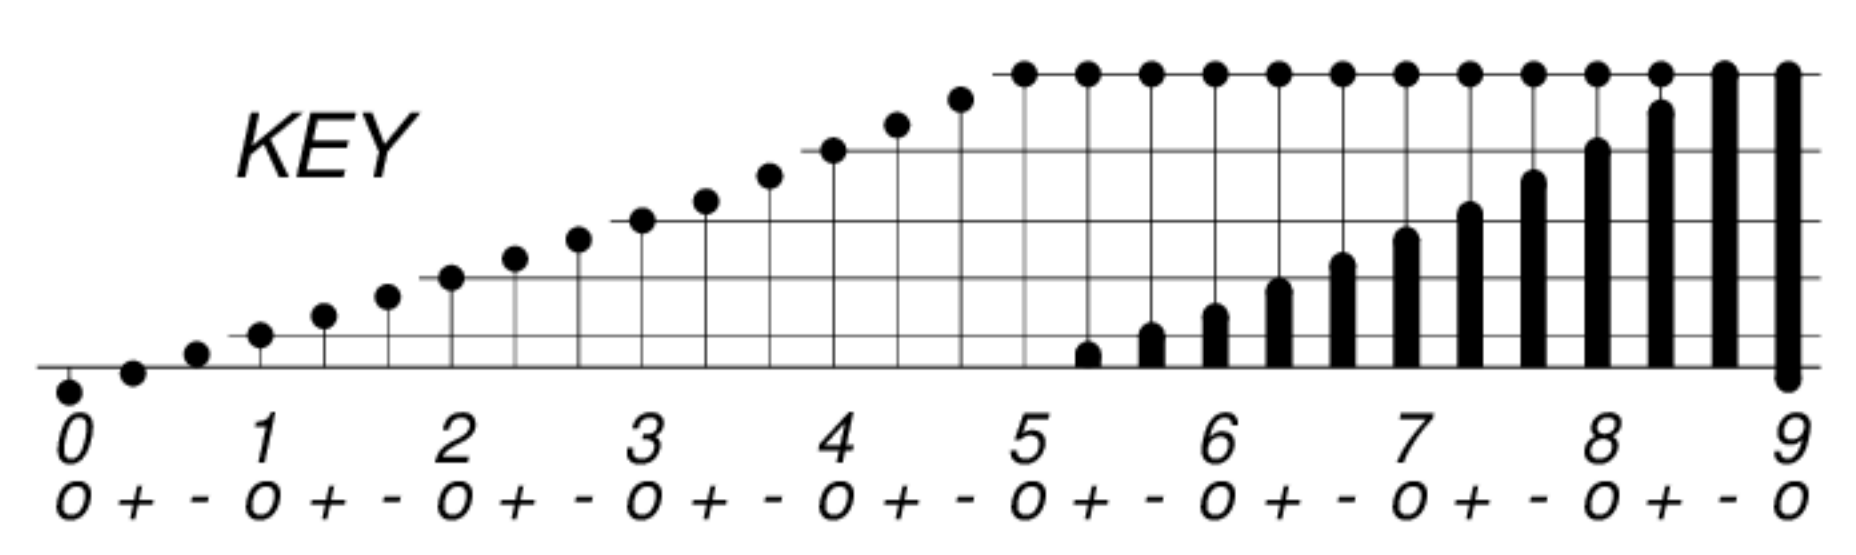

DAYS IN SOLAR ROTATION INTERVAL

1 2 3 4 5 6 7 8 9 10 11 12 13 14 15 16 17 18 19 20 21 22 23 24 25 26 27

ROT.-NO.

1959

KEY

▲ = sudden commencement

GFZ German Research Centre for Geosciences
**PLANETARY MAGNETIC
 THREE-HOUR-RANGE INDICES**
Kp 1959