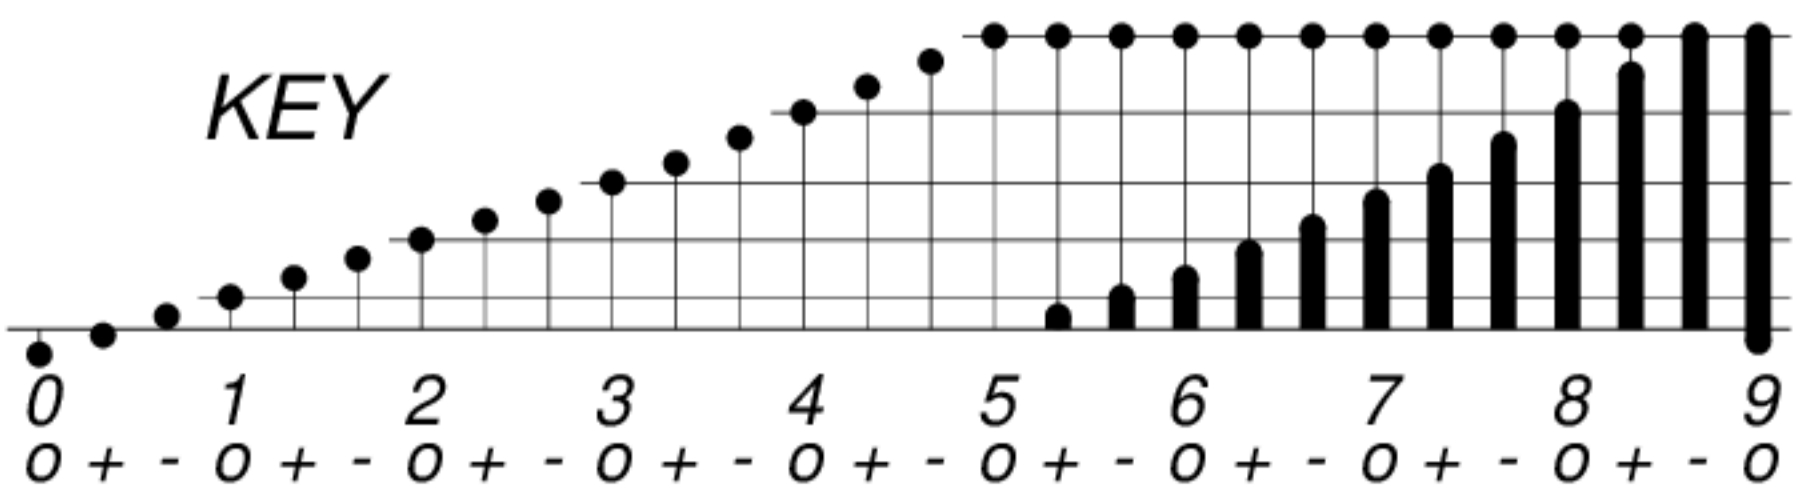

DAYS IN SOLAR ROTATION INTERVAL

1 2 3 4 5 6 7 8 9 10 11 12 13 14 15 16 17 18 19 20 21 22 23 24 25 26 27

ROT.-  
NO.

KEY

▲ = sudden commencement

GFZ German Research Centre for Geosciences  
**PLANETARY MAGNETIC  
THREE-HOUR-RANGE INDICES**