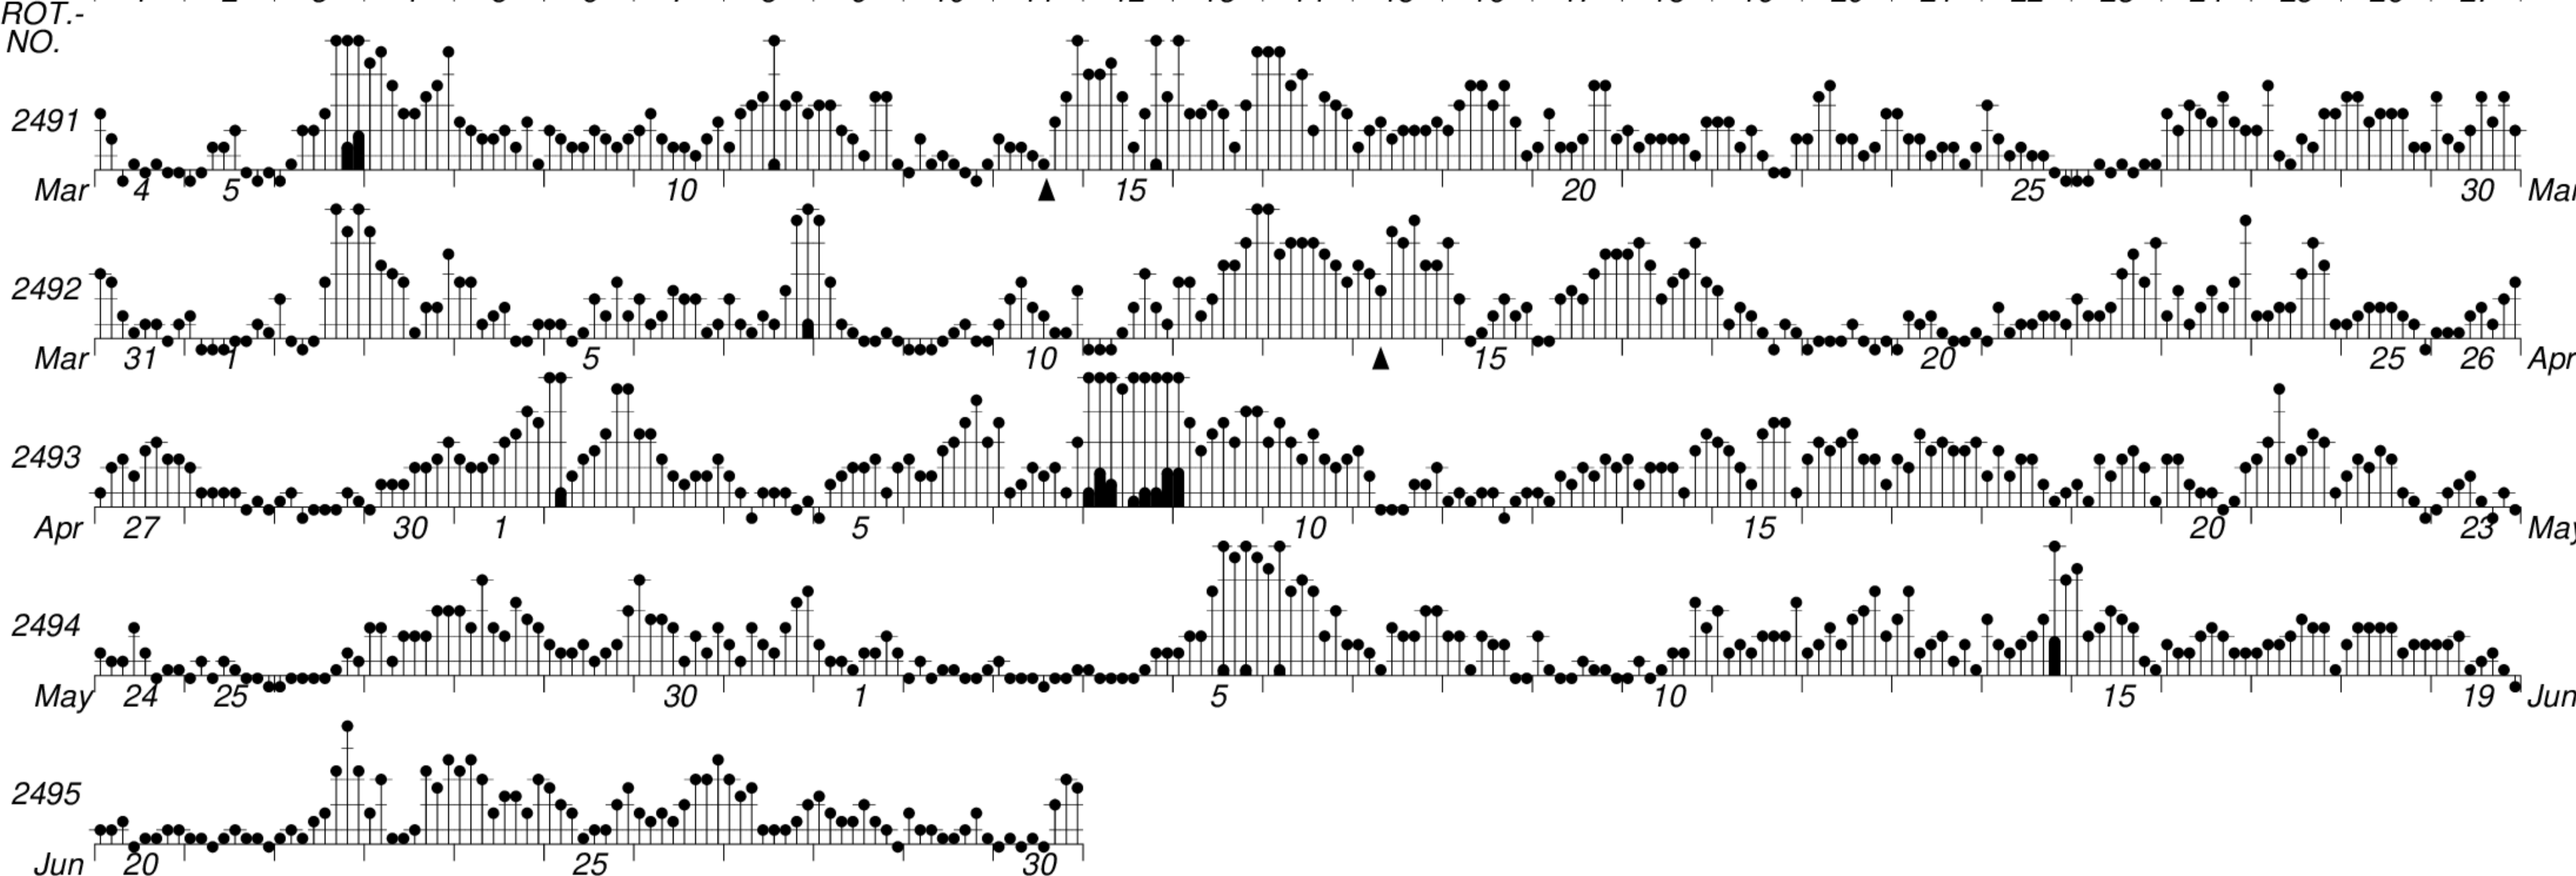

DAYS IN SOLAR ROTATION INTERVAL

1 2 3 4 5 6 7 8 9 10 11 12 13 14 15 16 17 18 19 20 21 22 23 24 25 26 27

KEY

▲ = sudden commencement

GFZ German Research Centre for Geosciences
**PLANETARY MAGNETIC
 THREE-HOUR-RANGE INDICES**

Kp till 2016 Jun 30