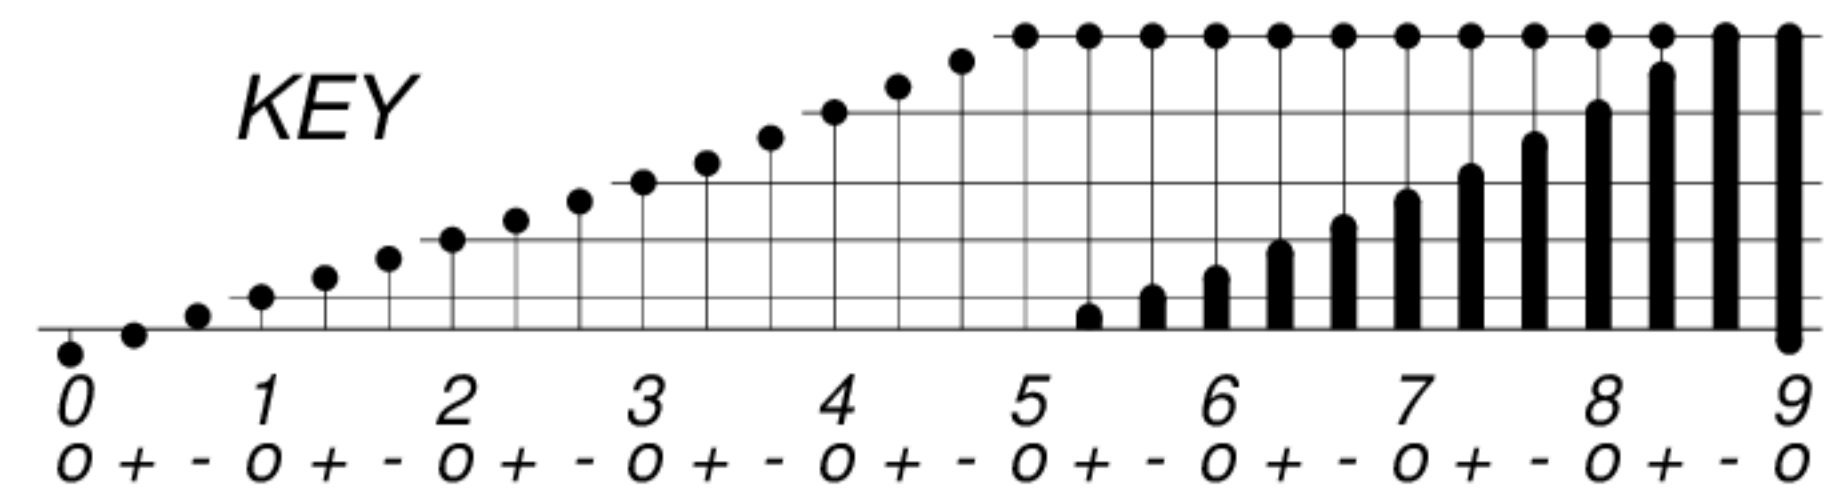

DAYS IN SOLAR ROTATION INTERVAL

KEY

▲ = sudden commencement

GFZ German Research Centre for Geosciences  
**PLANETARY MAGNETIC  
 THREE-HOUR-RANGE INDICES**  
*Kp till 2015 Dec 31*