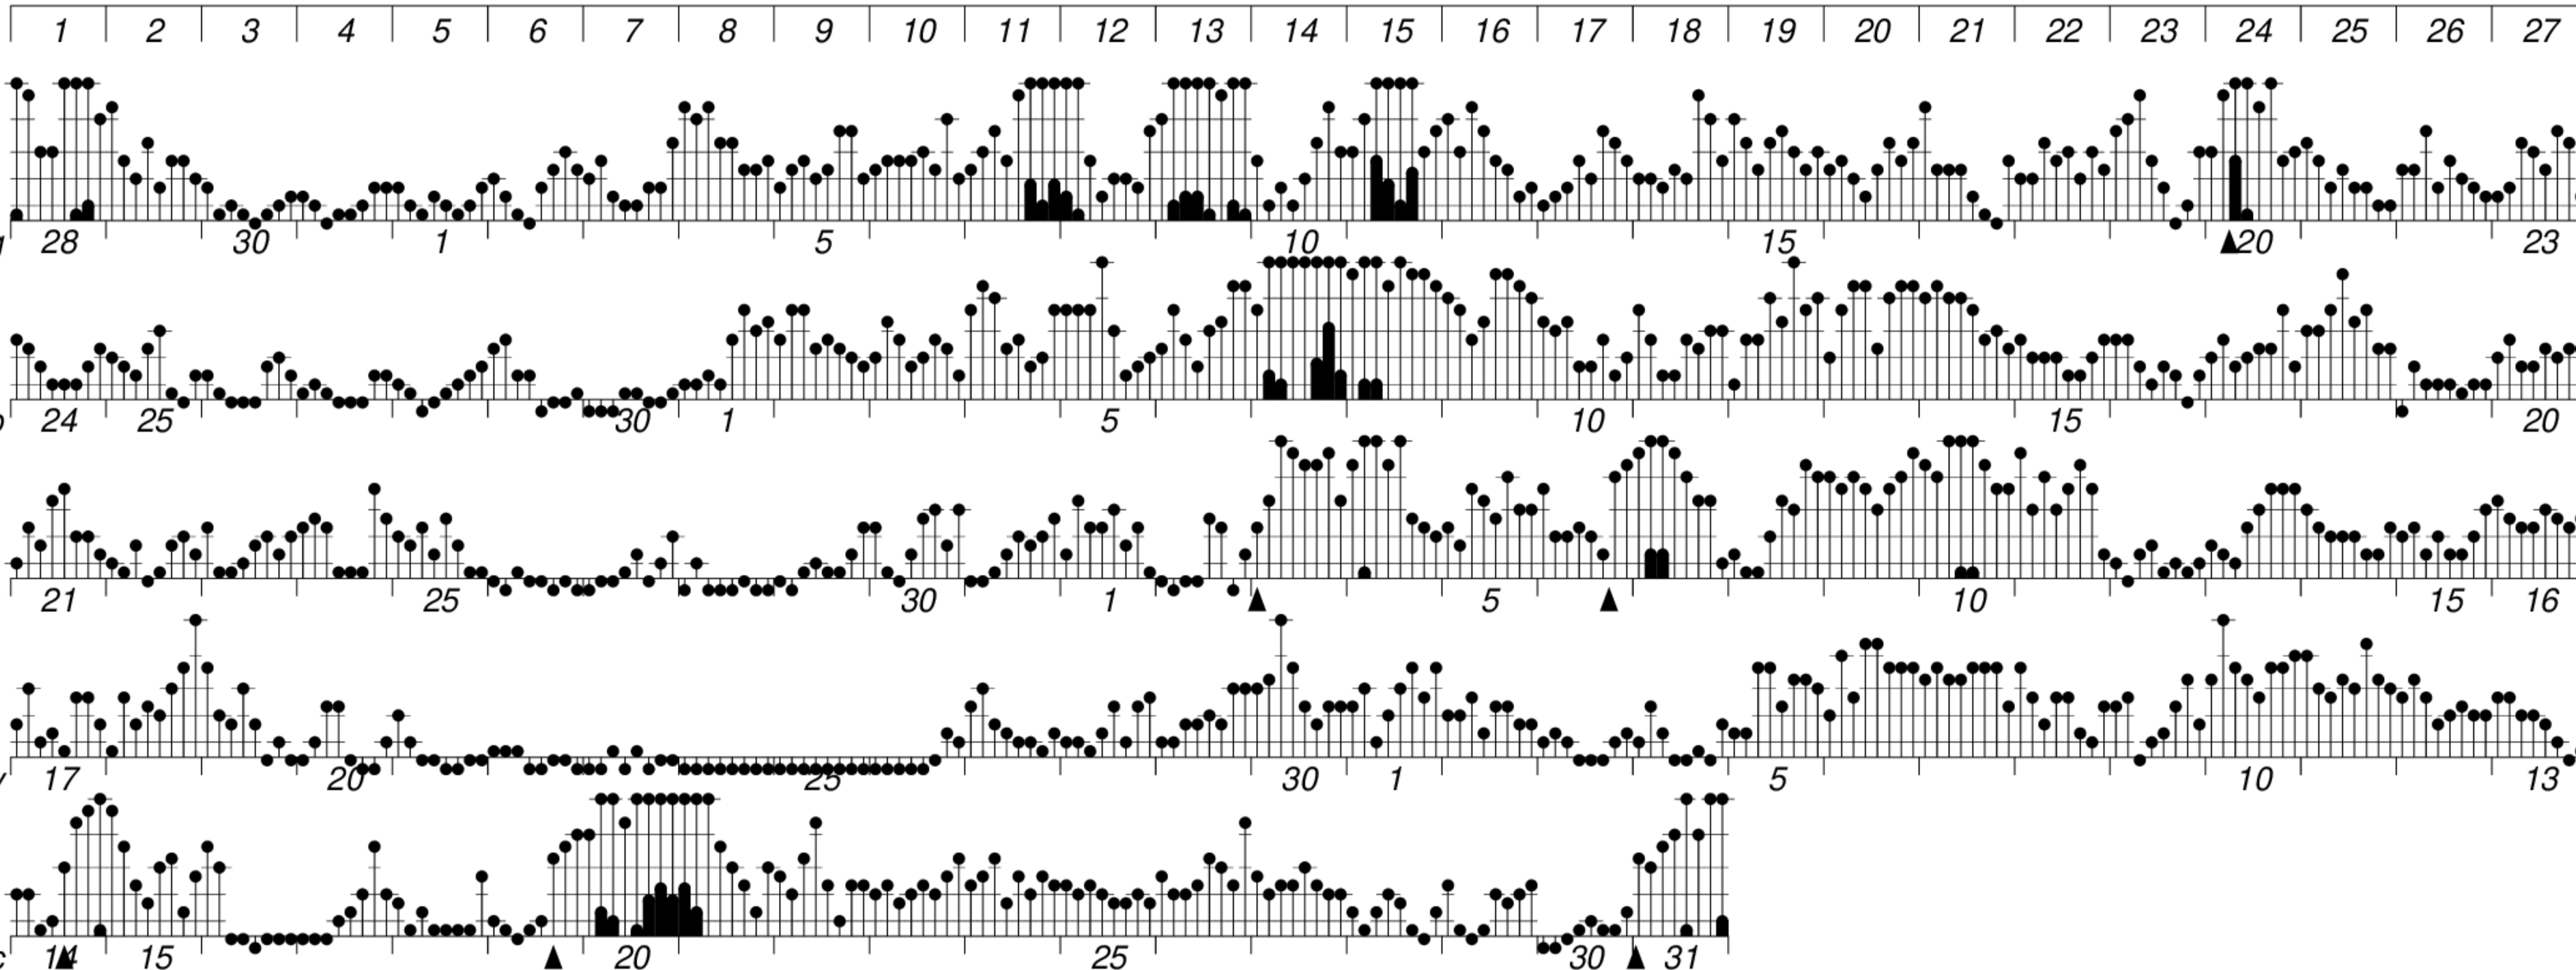

DAYS IN SOLAR ROTATION INTERVAL

KEY

▲ = sudden commencement

GFZ German Research Centre for Geosciences  
**PLANETARY MAGNETIC  
 THREE-HOUR-RANGE INDICES**  
*Kp till 2015 Dec 31*