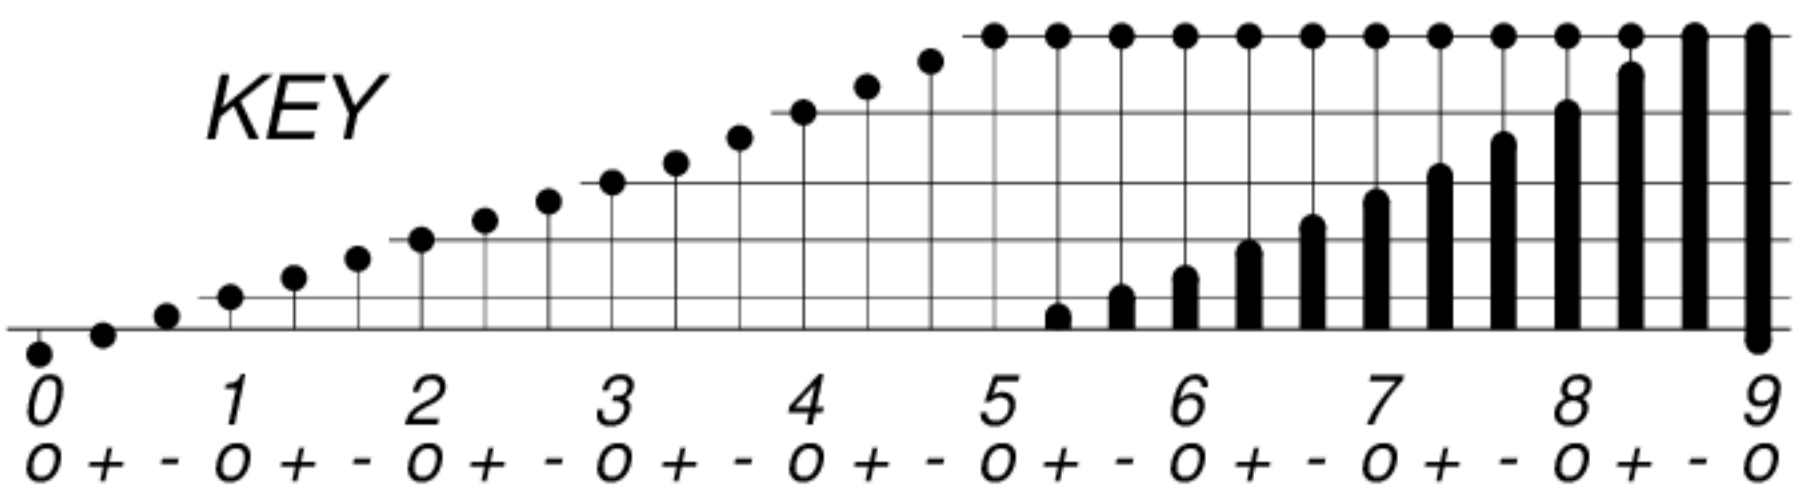

DAYS IN SOLAR ROTATION INTERVAL

1 2 3 4 5 6 7 8 9 10 11 12 13 14 15 16 17 18 19 20 21 22 23 24 25 26 27

KEY

▲ = sudden commencement

GFZ German Research Centre for Geosciences
**PLANETARY MAGNETIC
THREE-HOUR-RANGE INDICES**