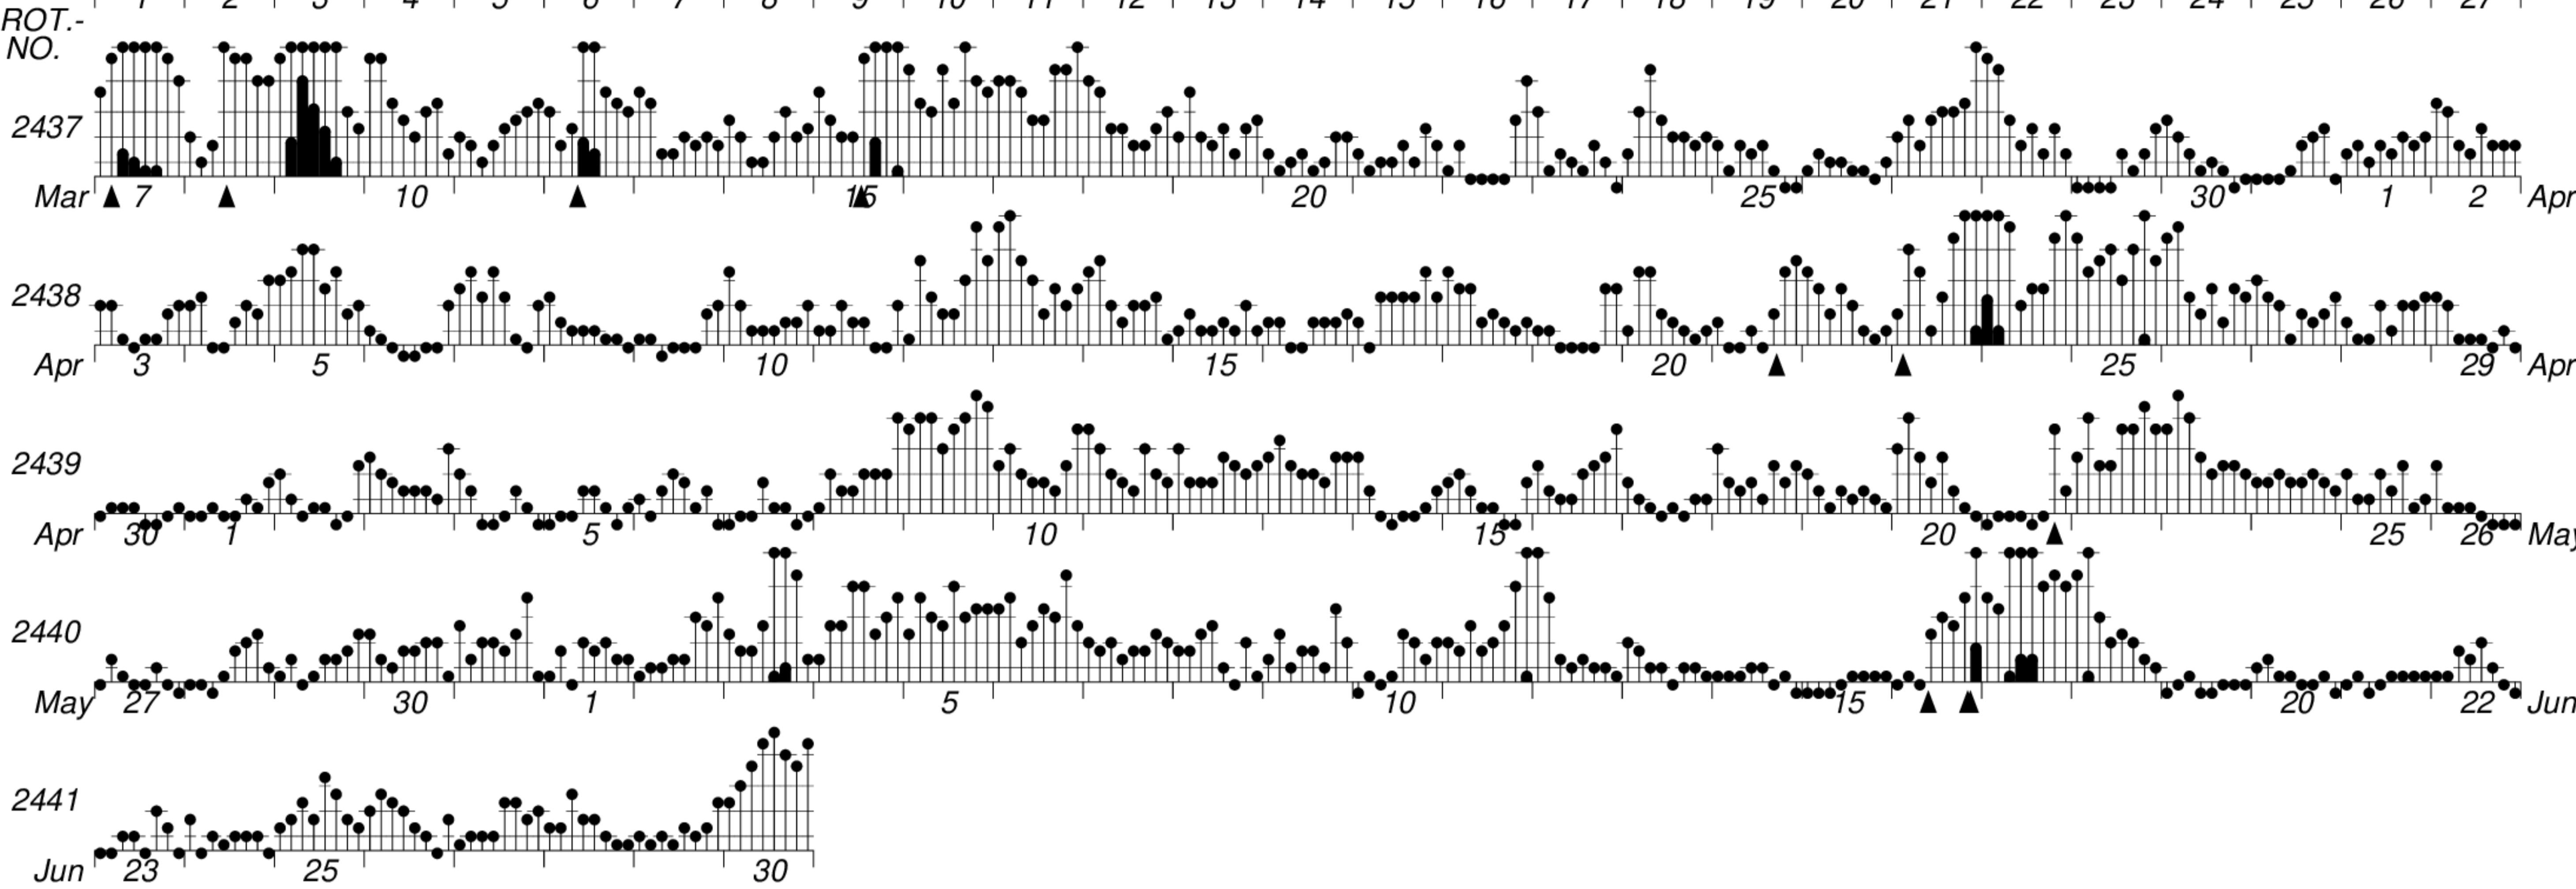

DAYS IN SOLAR ROTATION INTERVAL

1 2 3 4 5 6 7 8 9 10 11 12 13 14 15 16 17 18 19 20 21 22 23 24 25 26 27

KEY

▲ = sudden commencement

GFZ German Research Centre for Geosciences
**PLANETARY MAGNETIC
THREE-HOUR-RANGE INDICES**

Kp till 2012 Jun 30