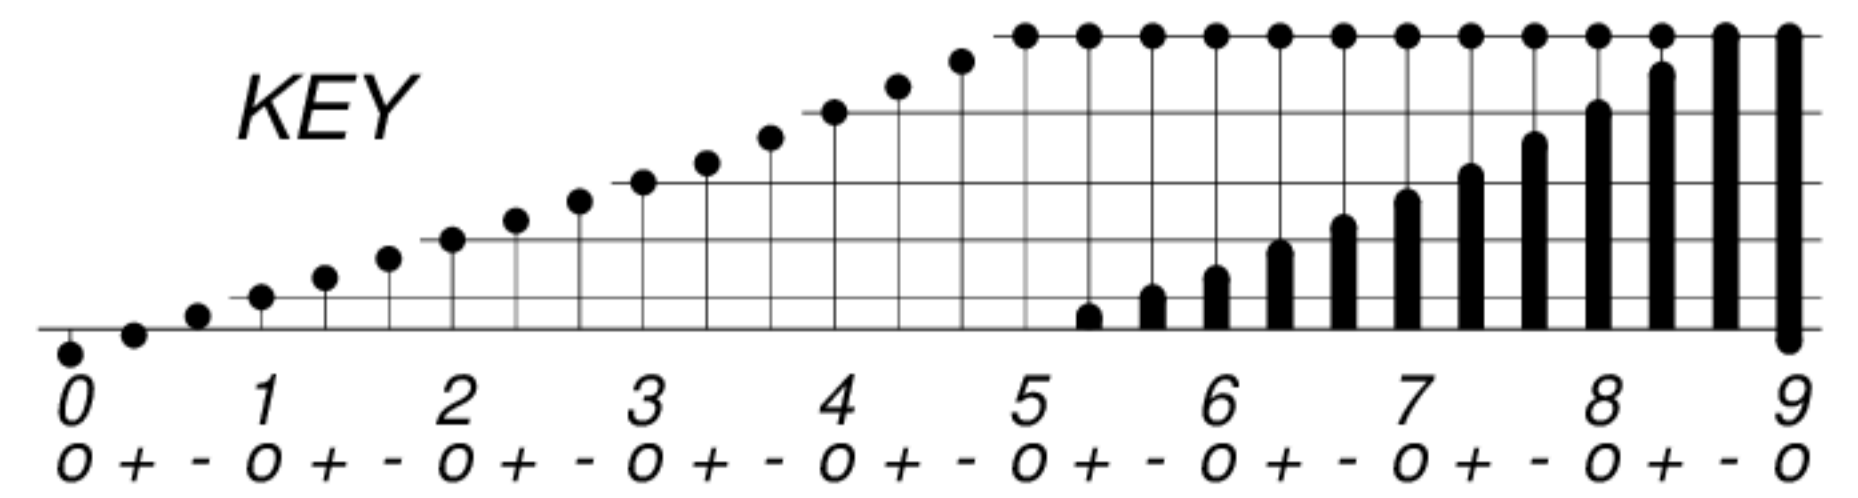

DAYS IN SOLAR ROTATION INTERVAL

1 2 3 4 5 6 7 8 9 10 11 12 13 14 15 16 17 18 19 20 21 22 23 24 25 26 27

ROT.-NO.

KEY

▲ = sudden commencement

GFZ German Research Centre for Geosciences
**PLANETARY MAGNETIC
THREE-HOUR-RANGE INDICES**

Kp till 2009 Apr 30