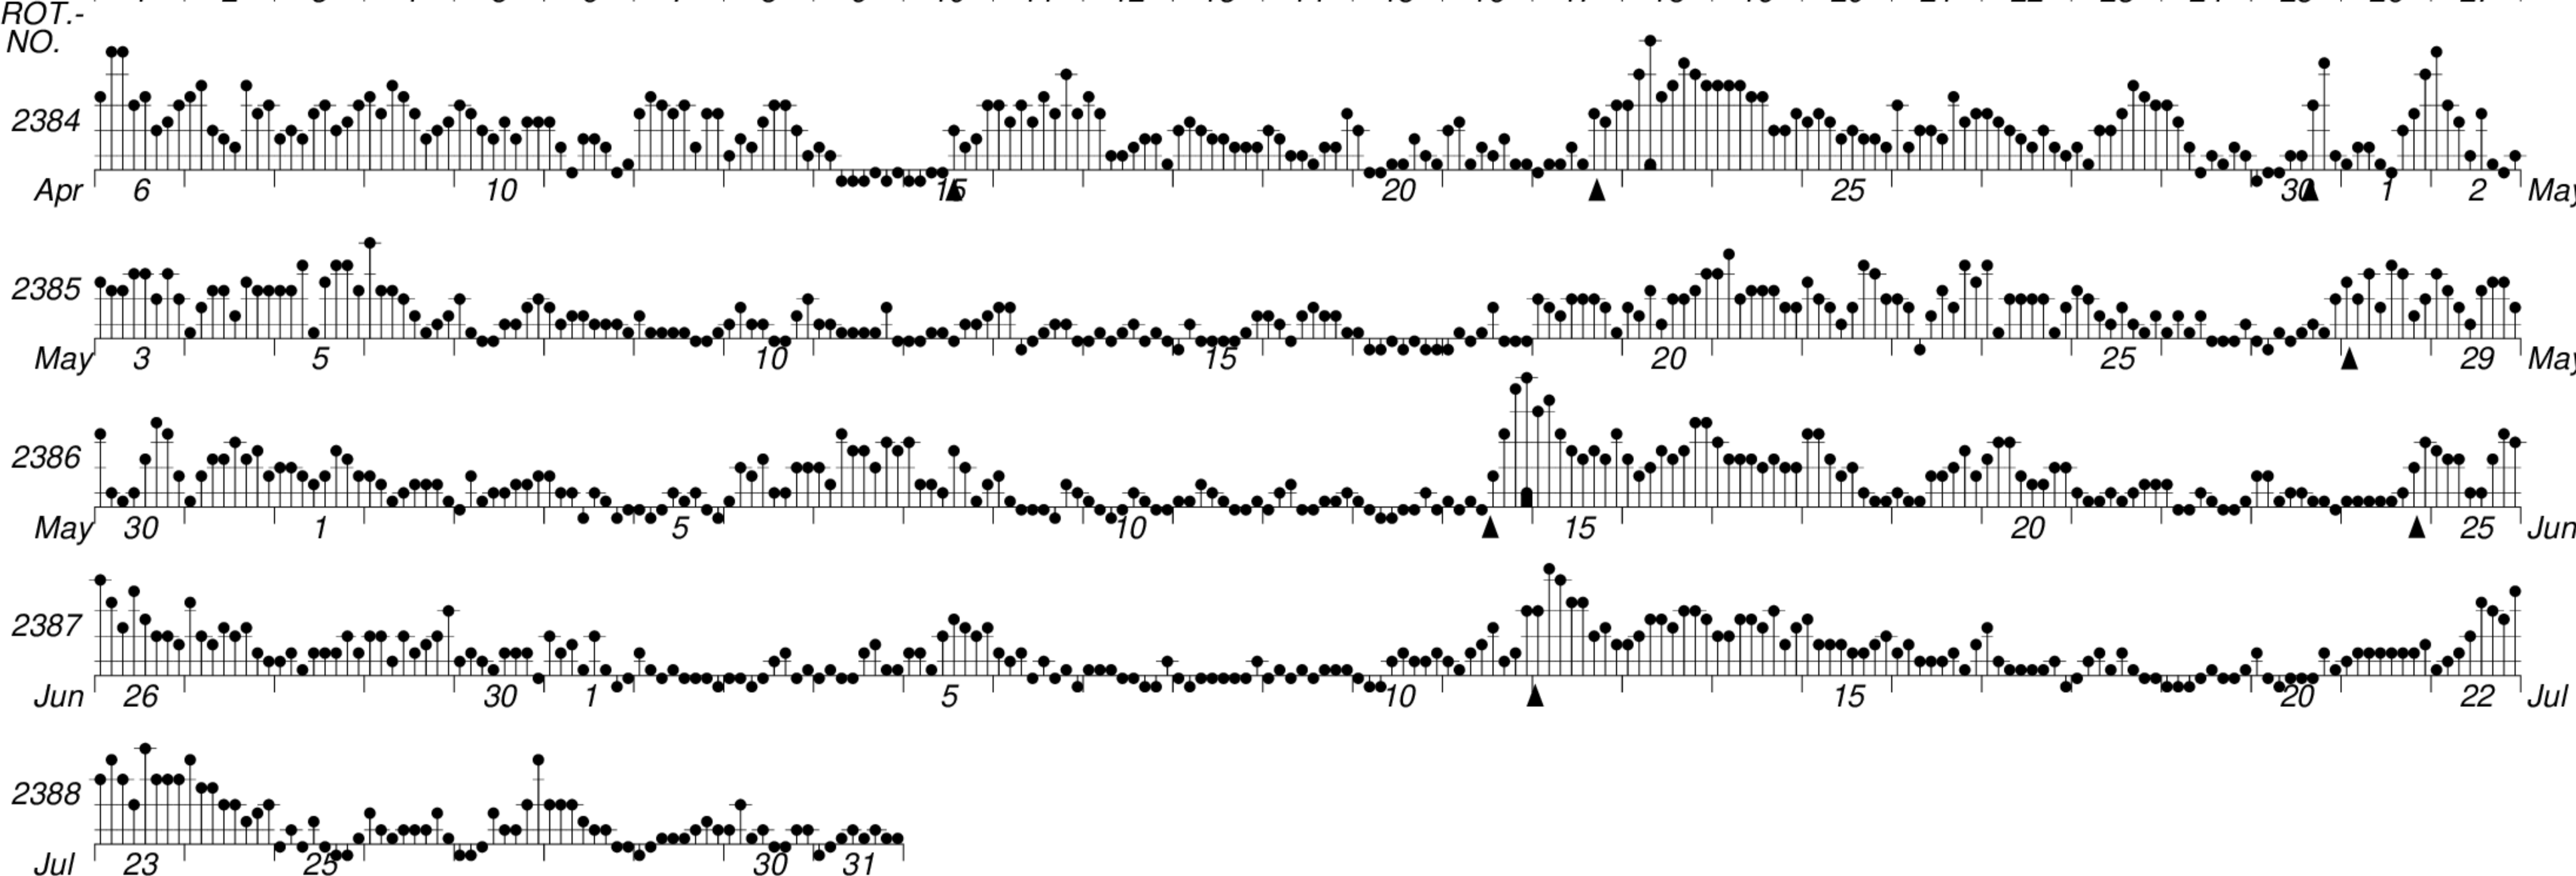

DAYS IN SOLAR ROTATION INTERVAL

1 2 3 4 5 6 7 8 9 10 11 12 13 14 15 16 17 18 19 20 21 22 23 24 25 26 27

KEY

▲ = sudden commencement

GFZ German Research Centre for Geosciences
**PLANETARY MAGNETIC
 THREE-HOUR-RANGE INDICES**

Kp till 2008 Jul 31