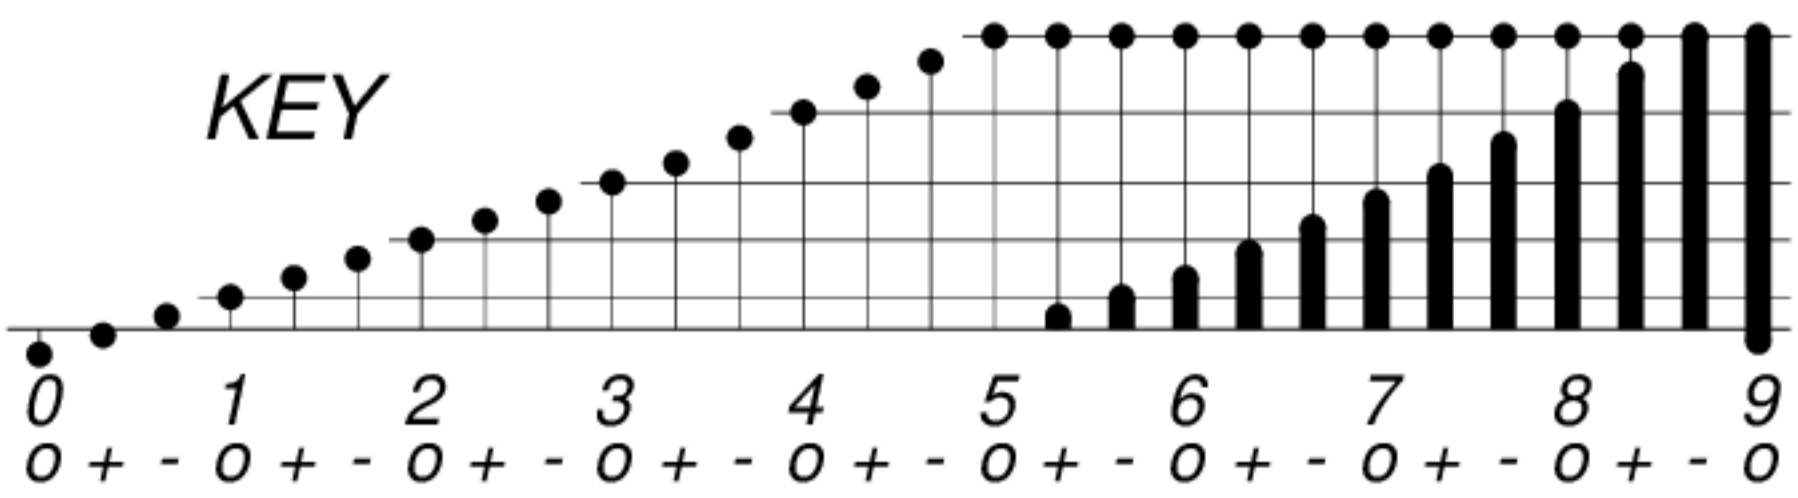

DAYS IN SOLAR ROTATION INTERVAL

1 2 3 4 5 6 7 8 9 10 11 12 13 14 15 16 17 18 19 20 21 22 23 24 25 26 27

ROT.-
NO.

KEY

▲ = sudden
commencement

GFZ German Research Centre for Geosciences
**PLANETARY MAGNETIC
THREE-HOUR-RANGE INDICES**

Kp till 2007 Sep 30