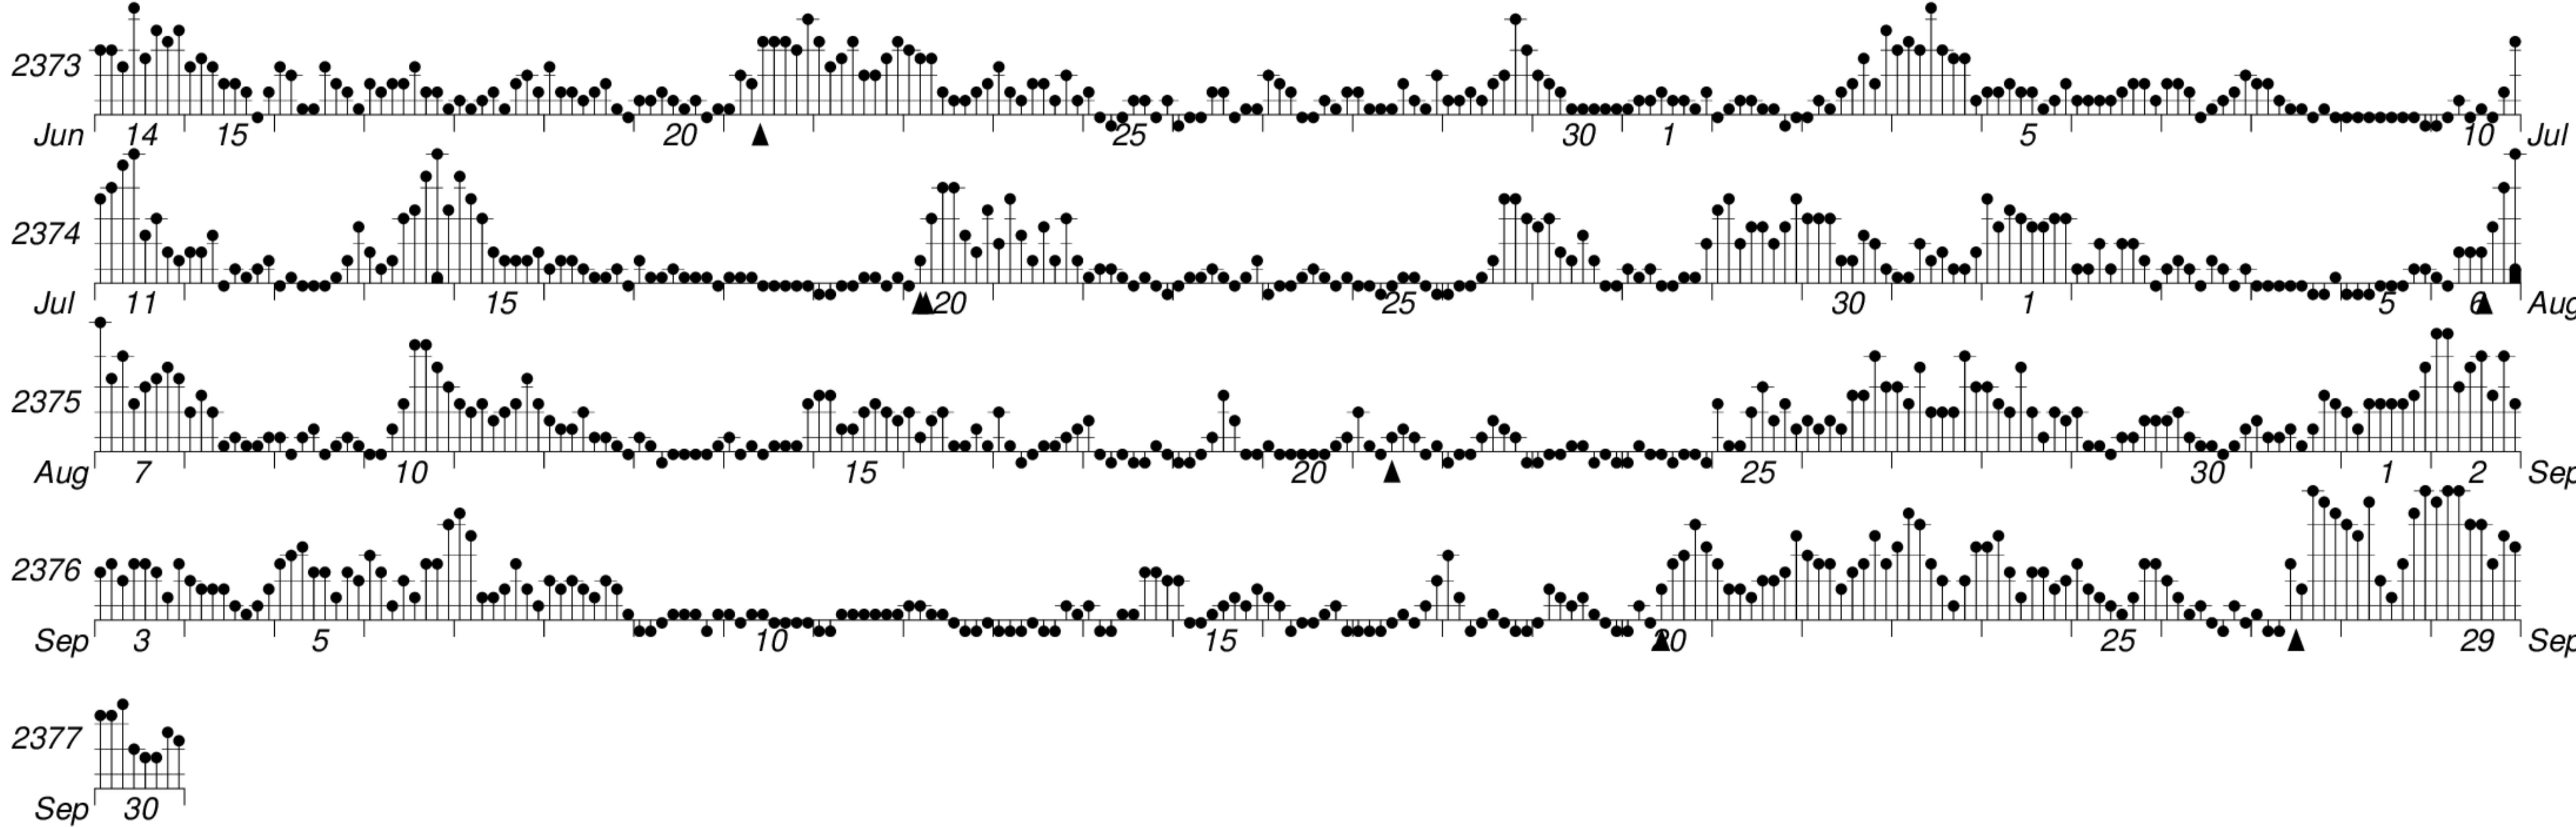

DAYS IN SOLAR ROTATION INTERVAL

1 2 3 4 5 6 7 8 9 10 11 12 13 14 15 16 17 18 19 20 21 22 23 24 25 26 27

ROT.-
NO.

KEY

▲ = sudden
commencement

GFZ German Research Centre for Geosciences
**PLANETARY MAGNETIC
THREE-HOUR-RANGE INDICES**

Kp till 2007 Sep 30