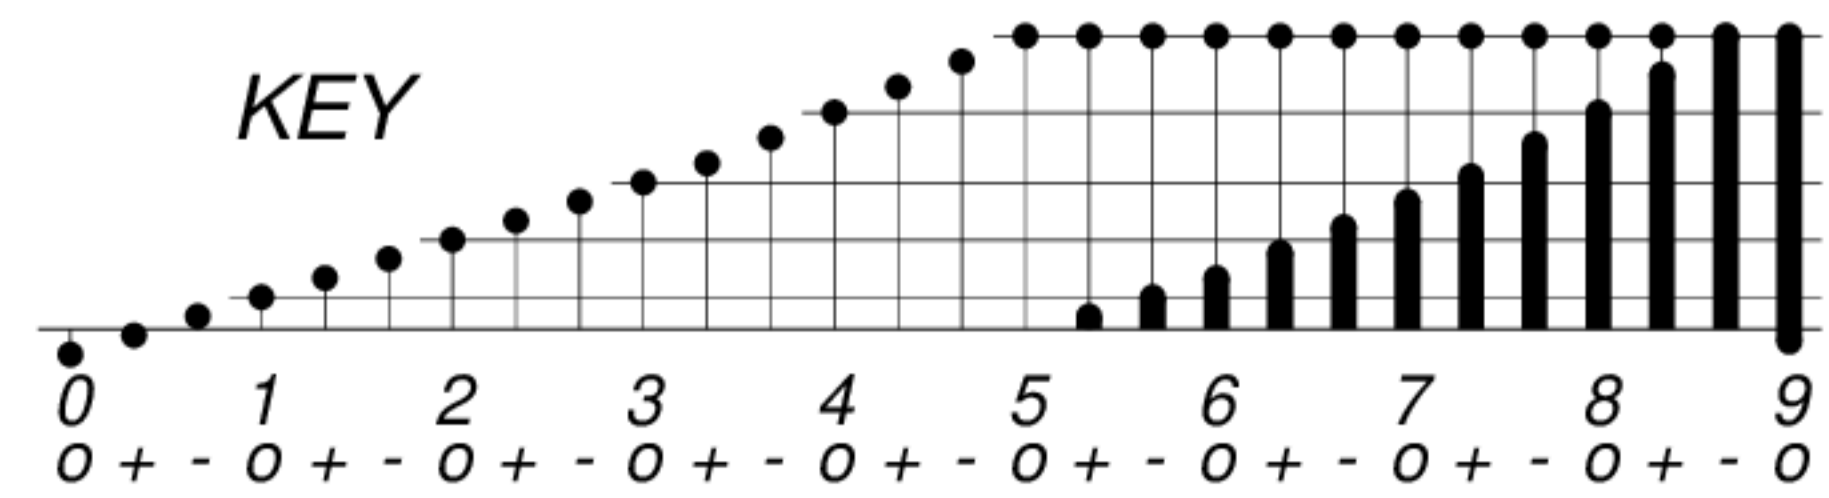

DAYS IN SOLAR ROTATION INTERVAL

1 2 3 4 5 6 7 8 9 10 11 12 13 14 15 16 17 18 19 20 21 22 23 24 25 26 27

KEY

▲ = sudden commencement

GFZ German Research Centre for Geosciences
**PLANETARY MAGNETIC
 THREE-HOUR-RANGE INDICES**

Kp till 2007 Jun 30