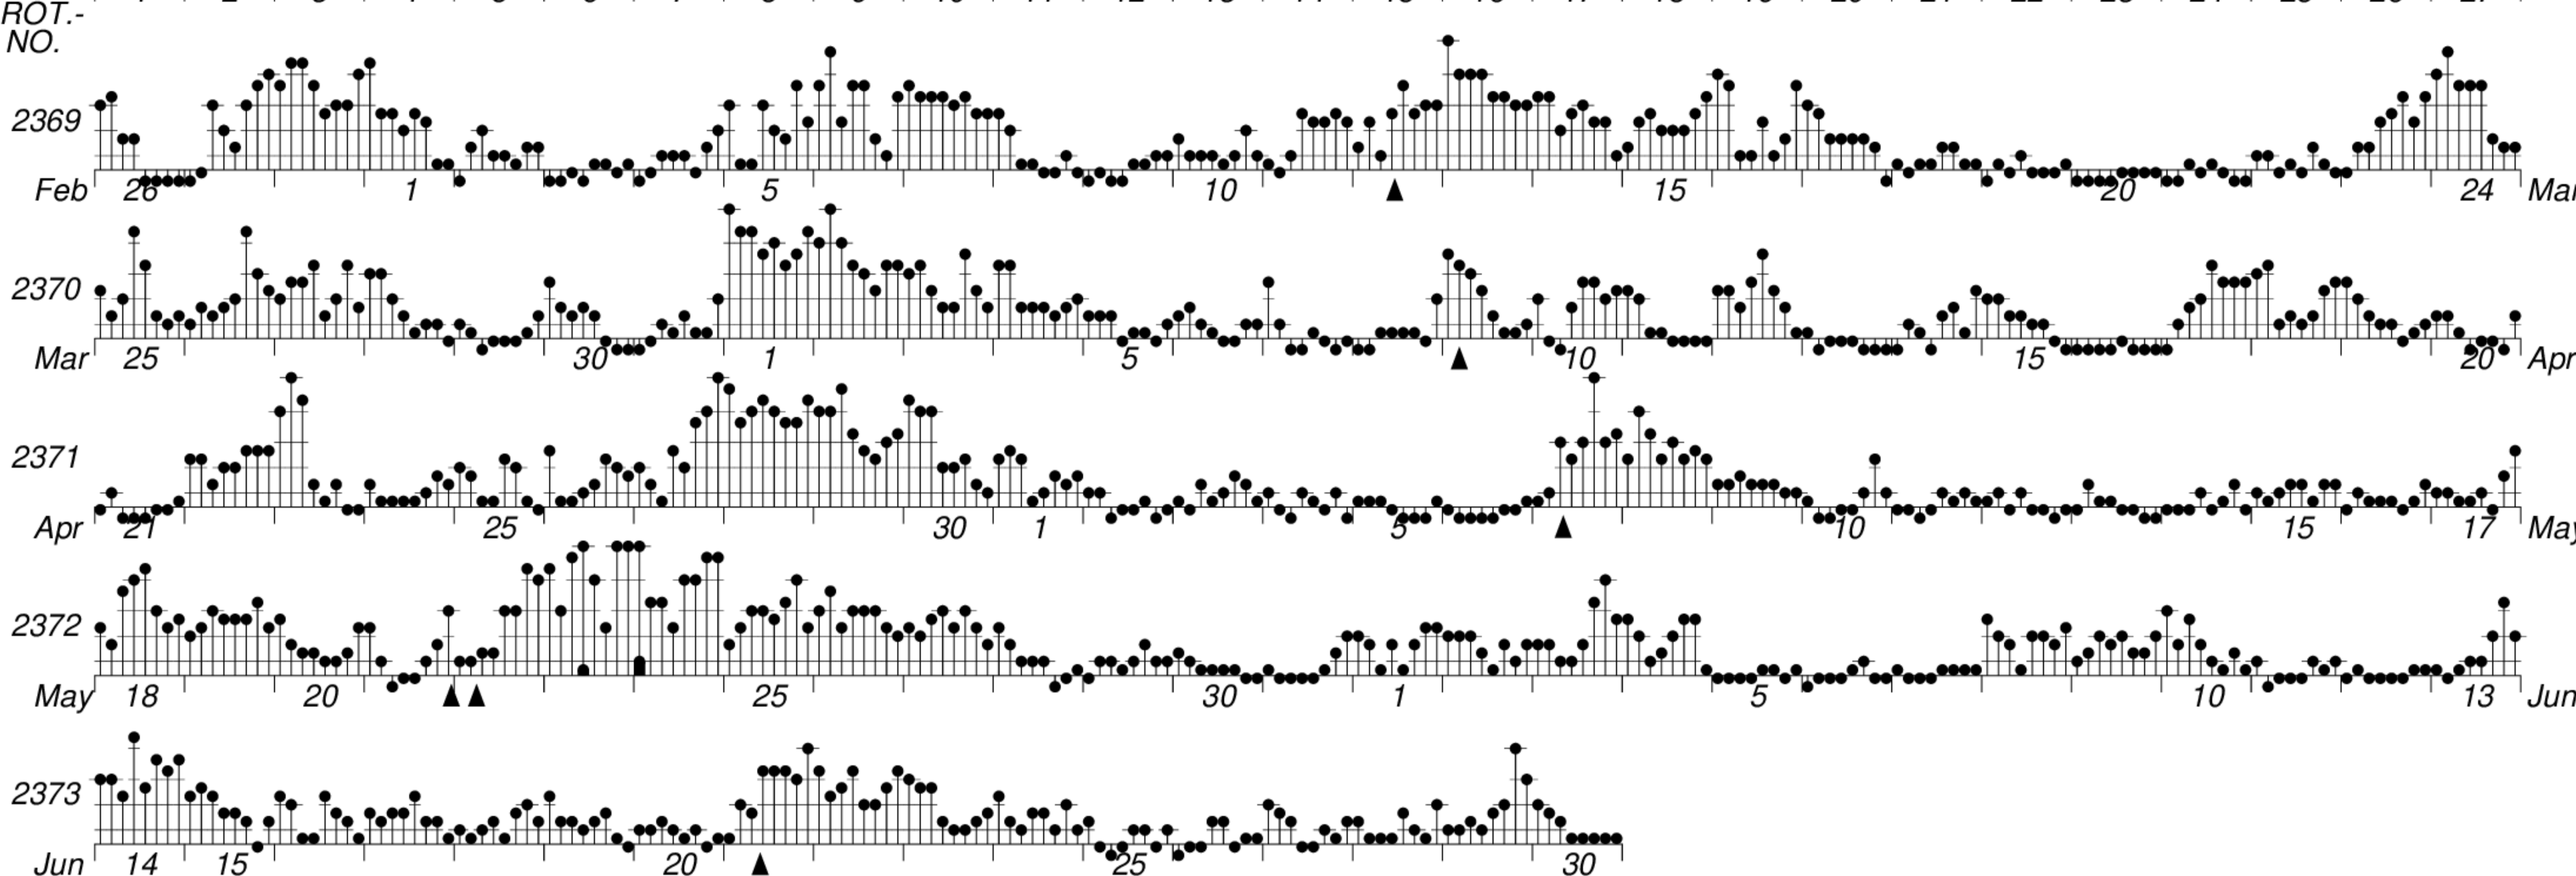

DAYS IN SOLAR ROTATION INTERVAL

1 2 3 4 5 6 7 8 9 10 11 12 13 14 15 16 17 18 19 20 21 22 23 24 25 26 27

KEY

▲ = sudden commencement

GFZ German Research Centre for Geosciences
**PLANETARY MAGNETIC
 THREE-HOUR-RANGE INDICES**

Kp till 2007 Jun 30