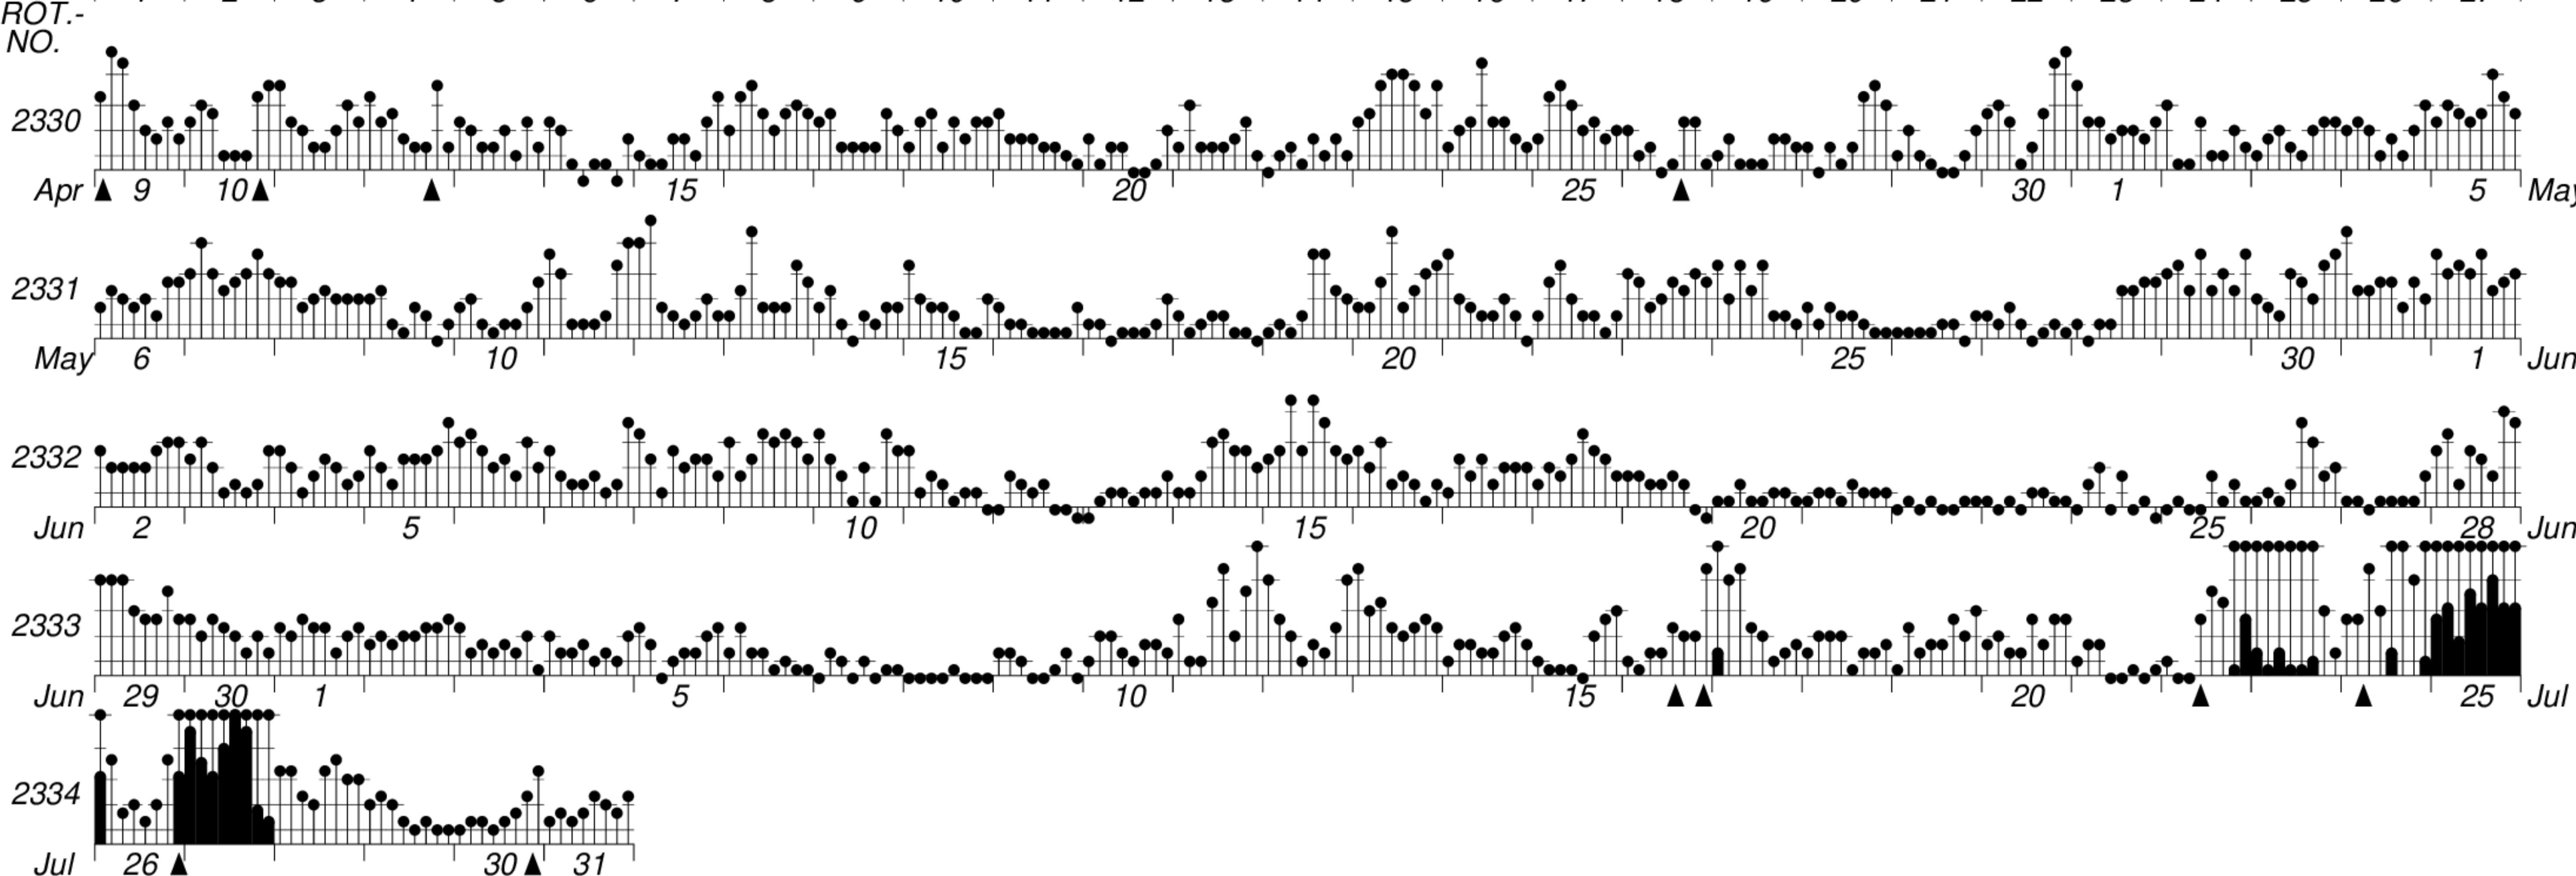

DAYS IN SOLAR ROTATION INTERVAL

1 2 3 4 5 6 7 8 9 10 11 12 13 14 15 16 17 18 19 20 21 22 23 24 25 26 27

KEY

▲ = sudden commencement

GFZ German Research Centre for Geosciences
**PLANETARY MAGNETIC
 THREE-HOUR-RANGE INDICES**
Kp till 2004 Jul 31