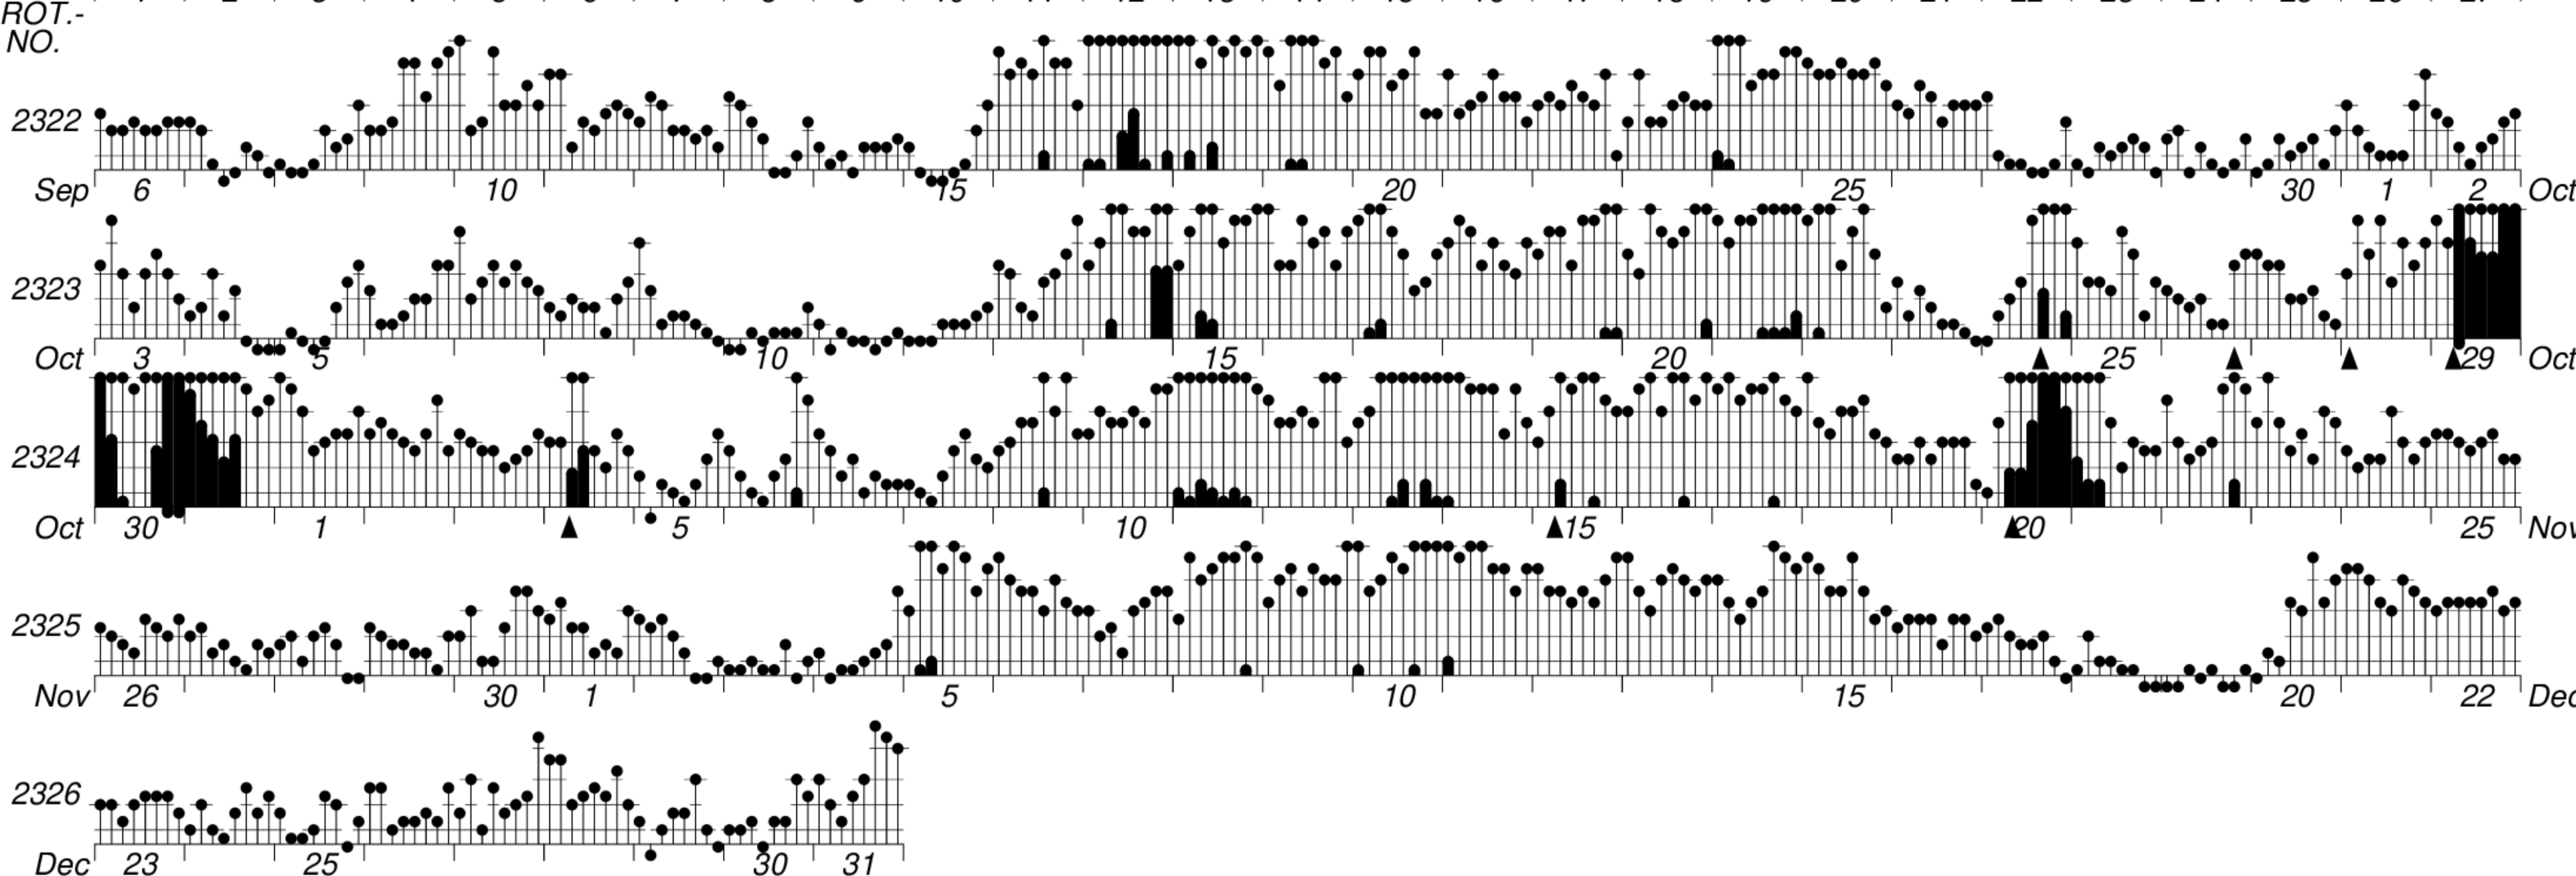

DAYS IN SOLAR ROTATION INTERVAL

1 2 3 4 5 6 7 8 9 10 11 12 13 14 15 16 17 18 19 20 21 22 23 24 25 26 27

KEY

▲ = sudden commencement

GFZ German Research Centre for Geosciences  
**PLANETARY MAGNETIC  
 THREE-HOUR-RANGE INDICES**

*Kp till 2003 Dec 31*