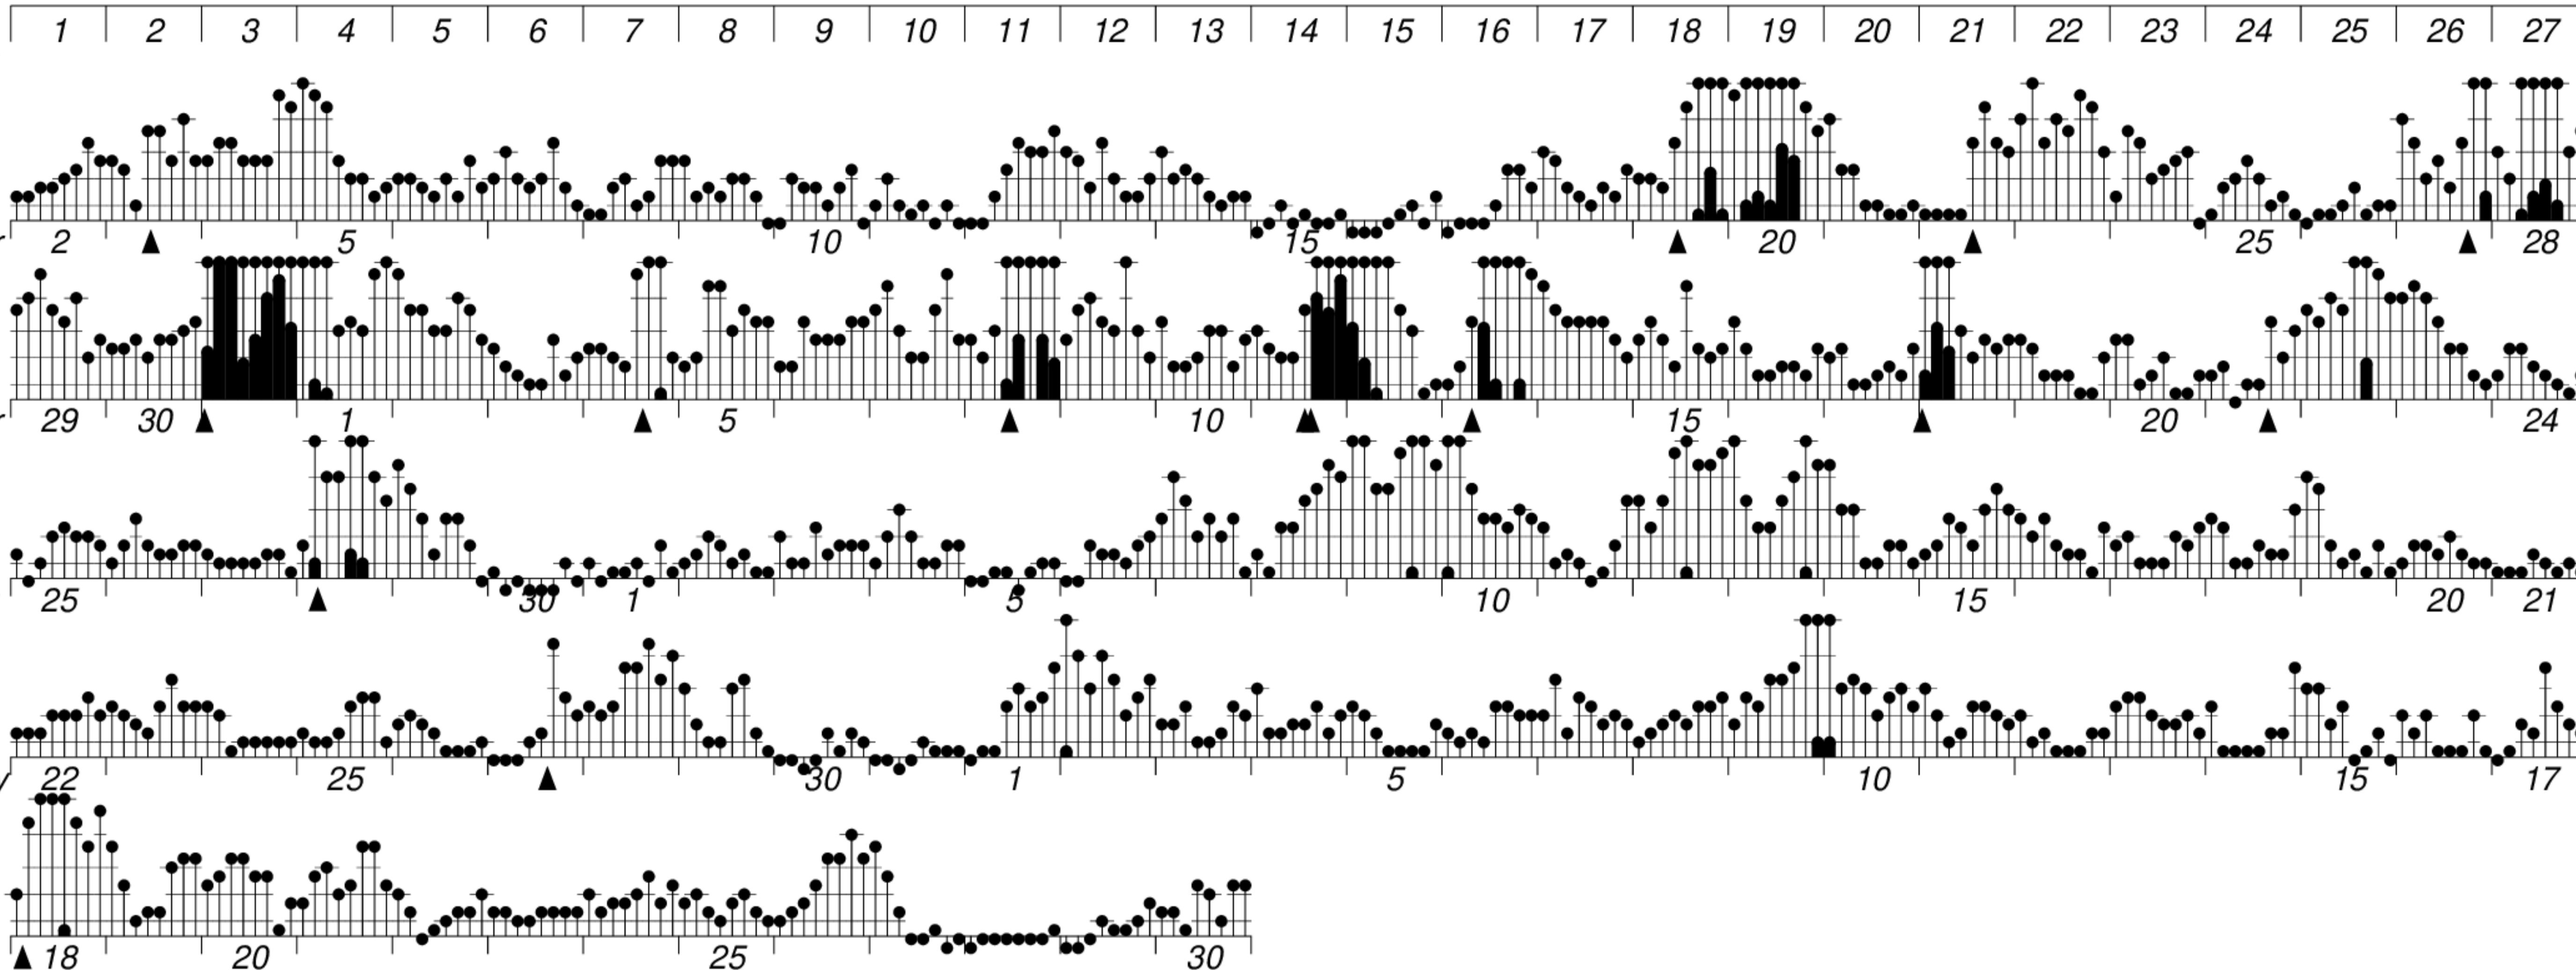

DAYS IN SOLAR ROTATION INTERVAL

GFZ German Research Centre for Geosciences
**PLANETARY MAGNETIC
 THREE-HOUR-RANGE INDICES**
Kp till 2001 Jun 30

▲ = sudden commencement