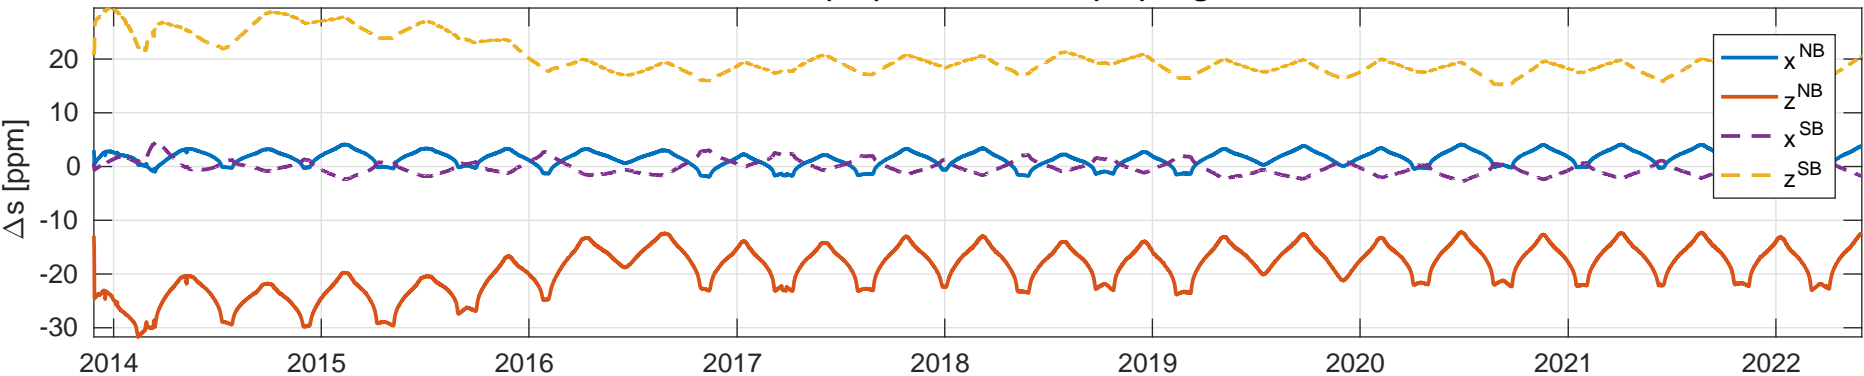

Swarm Bravo, beta Increasing/Decreasing

Northbound (NB) / Southbound (SB) Legs

Northern / Southern Hemisphere

2013-11-27 - 2022-05-31