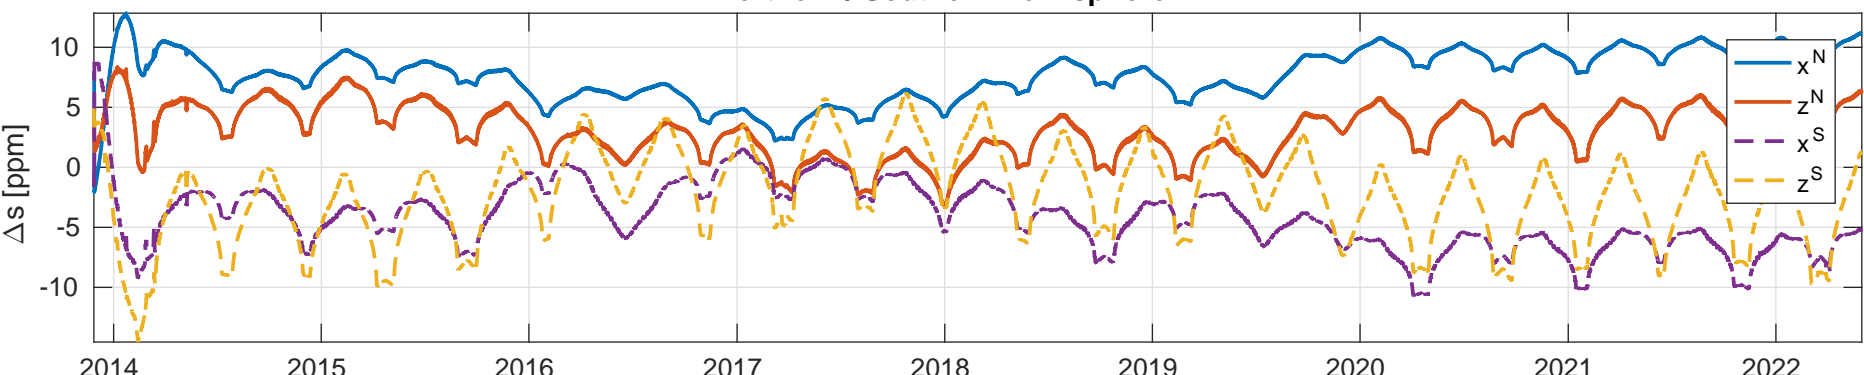

Swarm Bravo, beta Increasing/Decreasing

Northbound (NB) / Southbound (SB) Legs

Northern / Southern Hemisphere

2013-11-27 - 2022-05-31