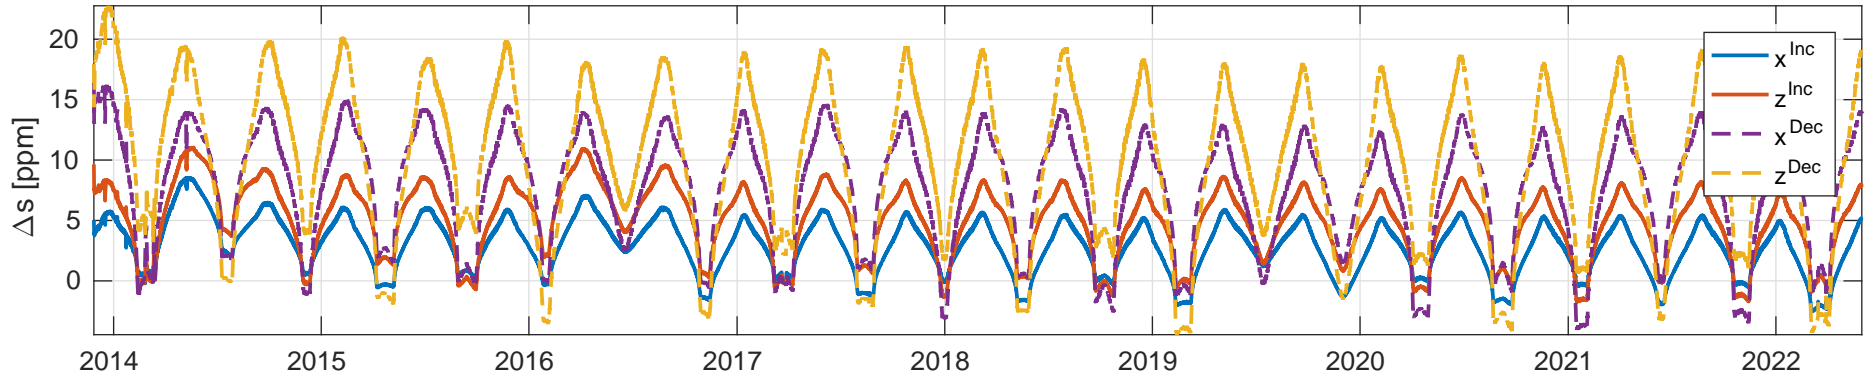

Swarm Bravo, beta Increasing/Decreasing

Northbound (NB) / Southbound (SB) Legs

Northern / Southern Hemisphere

2013-11-27 - 2022-05-31