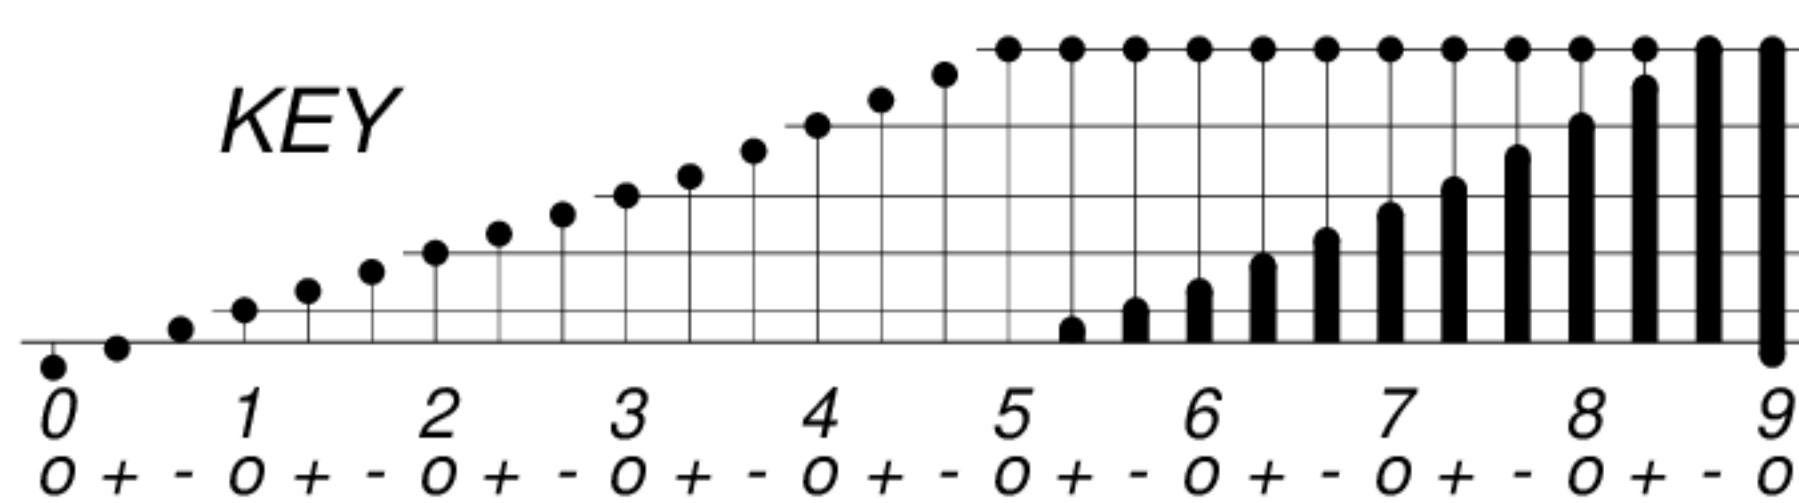

ROT.-
NO.

2017

KEY

▲ = sudden
commencement

GFZ German Research Centre for Geosciences
**PLANETARY MAGNETIC
THREE-HOUR-RANGE INDICES**
Kp 2017