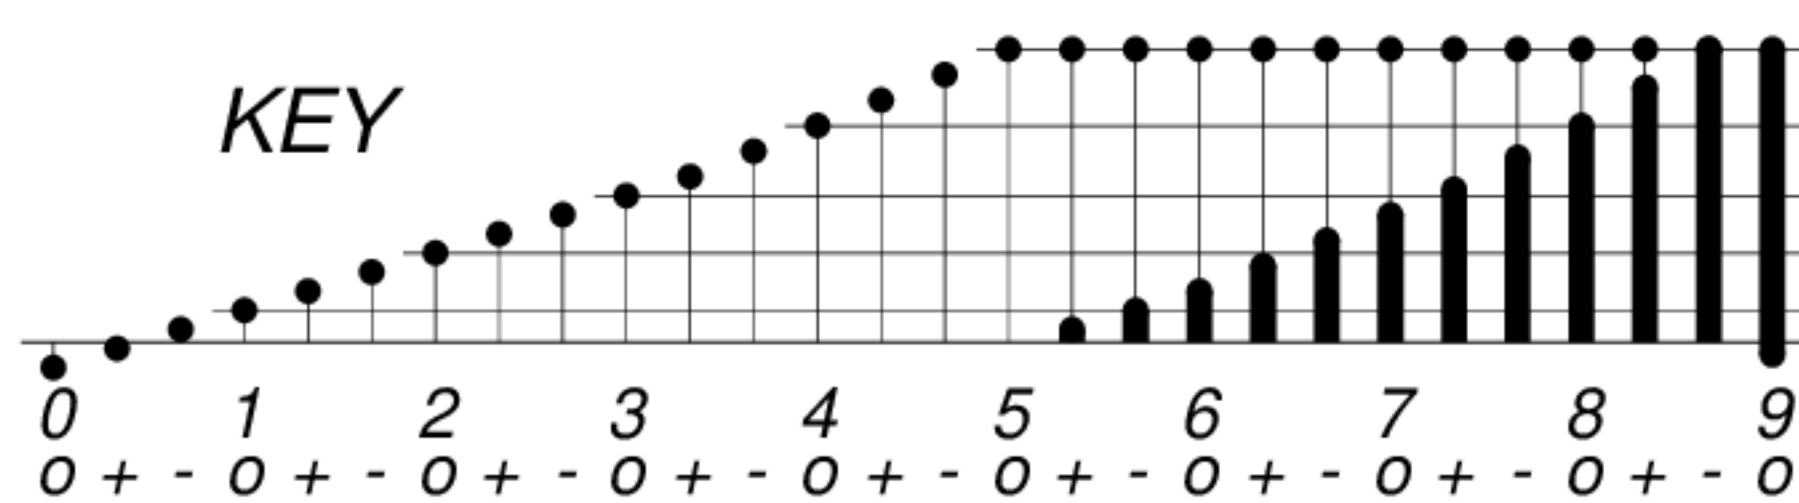

DAYS IN SOLAR ROTATION INTERVAL

1 2 3 4 5 6 7 8 9 10 11 12 13 14 15 16 17 18 19 20 21 22 23 24 25 26 27

ROT.-
NO.

KEY

▲ = sudden
commencement

GFZ German Research Centre for Geosciences
**PLANETARY MAGNETIC
THREE-HOUR-RANGE INDICES**

Kp 2009