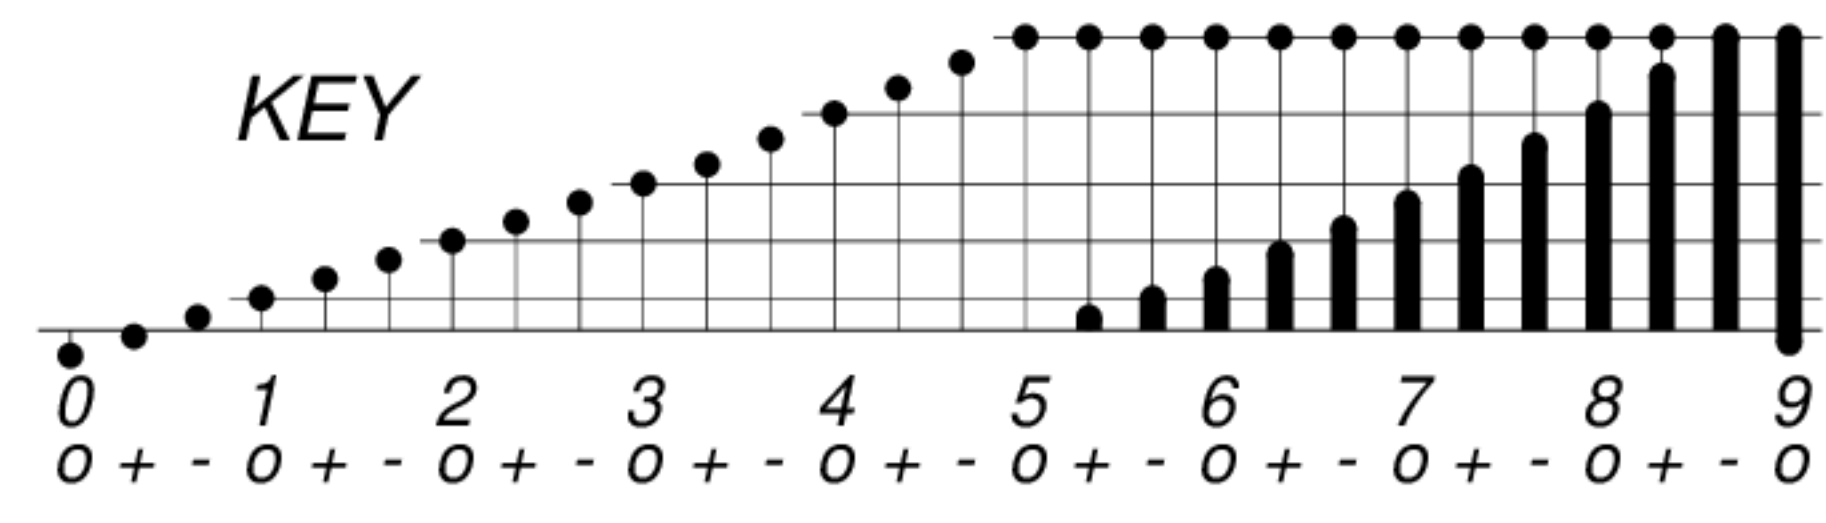

DAYS IN SOLAR ROTATION INTERVAL

1 2 3 4 5 6 7 8 9 10 11 12 13 14 15 16 17 18 19 20 21 22 23 24 25 26 27

ROT.-
NO.

2000

KEY

▲ = sudden commencement

GFZ German Research Centre for Geosciences
**PLANETARY MAGNETIC
THREE-HOUR-RANGE INDICES**
Kp 2000