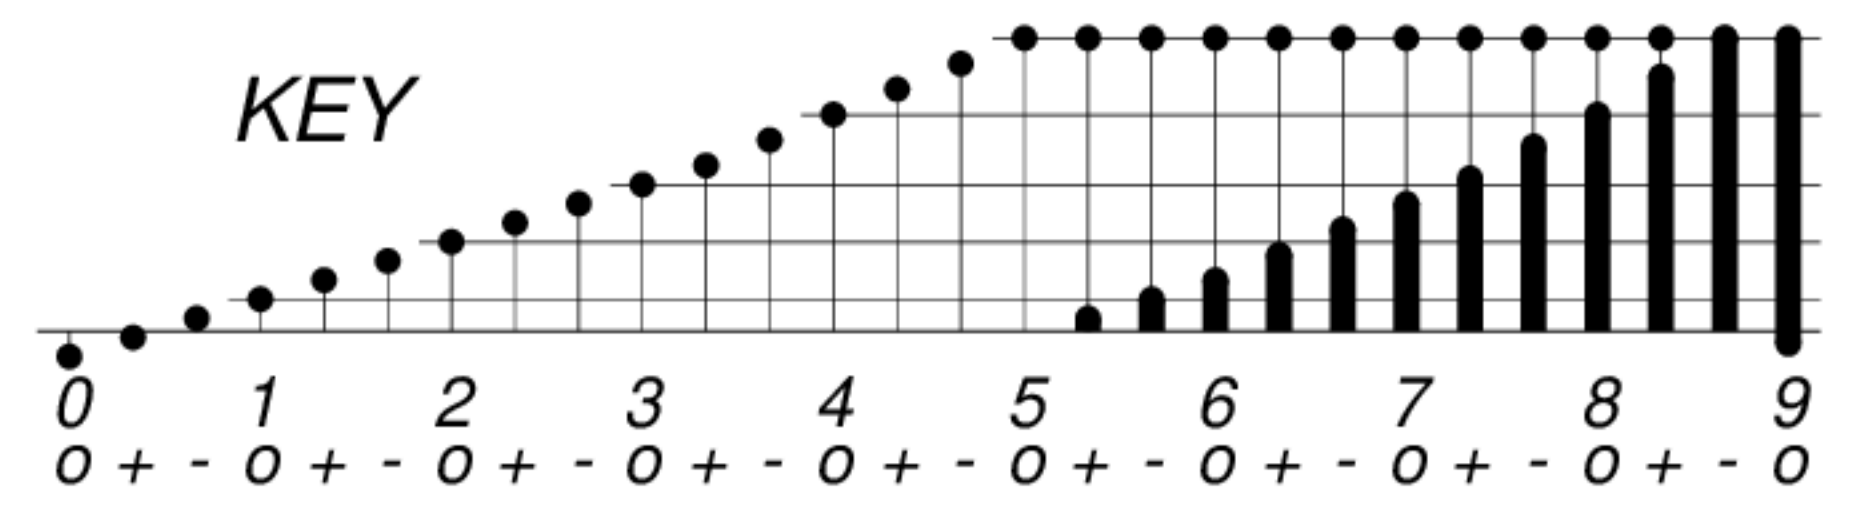

DAYS IN SOLAR ROTATION INTERVAL

1 2 3 4 5 6 7 8 9 10 11 12 13 14 15 16 17 18 19 20 21 22 23 24 25 26 27

ROT.-NO.

KEY

▲ = sudden commencement

GFZ German Research Centre for Geosciences
**PLANETARY MAGNETIC
 THREE-HOUR-RANGE INDICES**
 Kp 1995