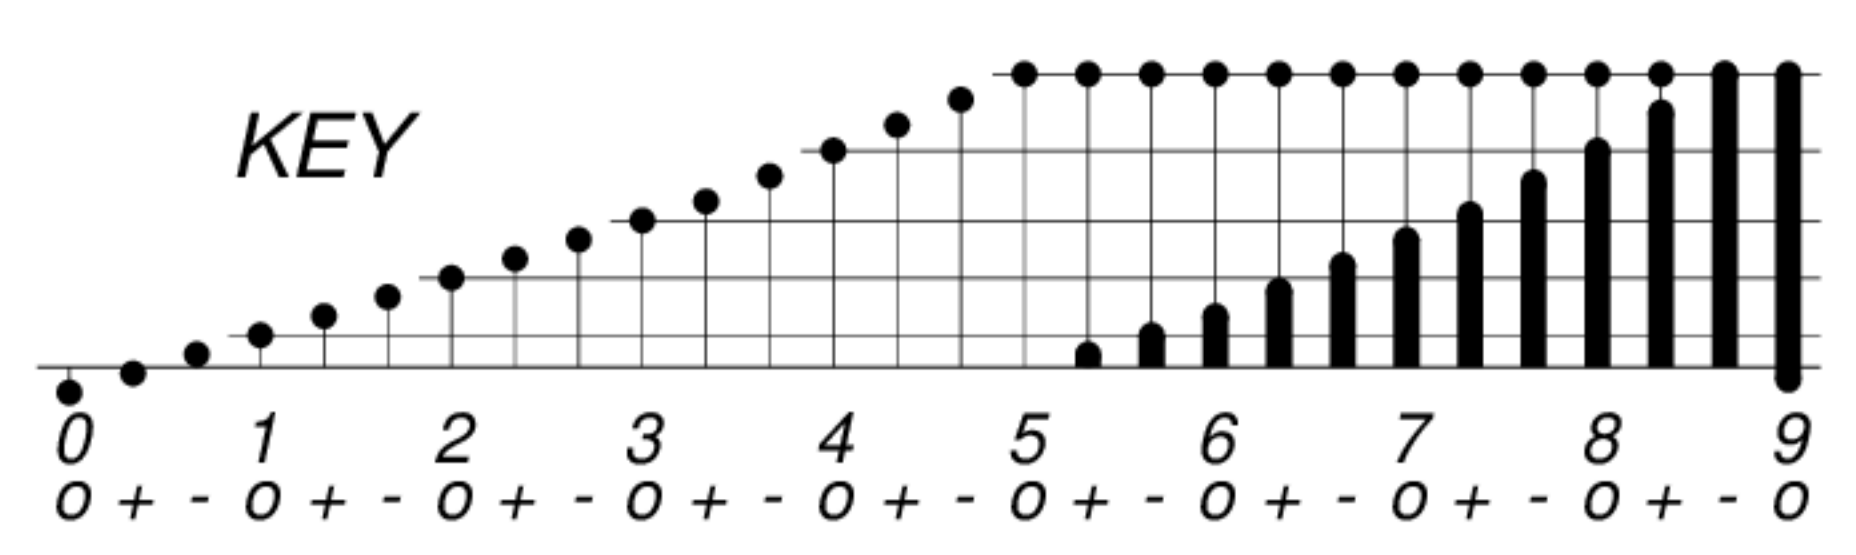

DAYS IN SOLAR ROTATION INTERVAL

1 2 3 4 5 6 7 8 9 10 11 12 13 14 15 16 17 18 19 20 21 22 23 24 25 26 27

ROT.-NO.

KEY

▲ = sudden commencement

GFZ German Research Centre for Geosciences
**PLANETARY MAGNETIC
 THREE-HOUR-RANGE INDICES**
 Kp 1969