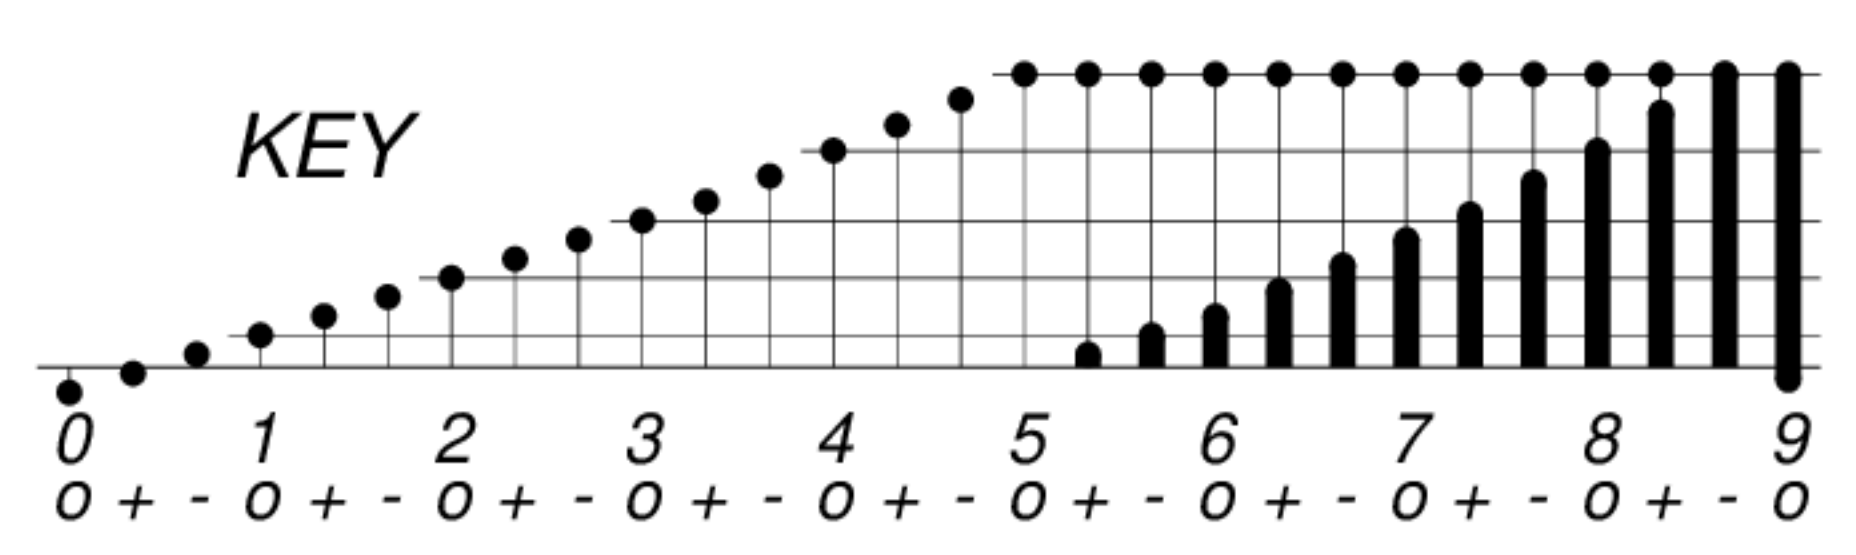

DAYS IN SOLAR ROTATION INTERVAL

1 2 3 4 5 6 7 8 9 10 11 12 13 14 15 16 17 18 19 20 21 22 23 24 25 26 27

ROT.-NO.

KEY

▲ = sudden commencement

GFZ German Research Centre for Geosciences  
**PLANETARY MAGNETIC  
 THREE-HOUR-RANGE INDICES**  
*Kp 1957*