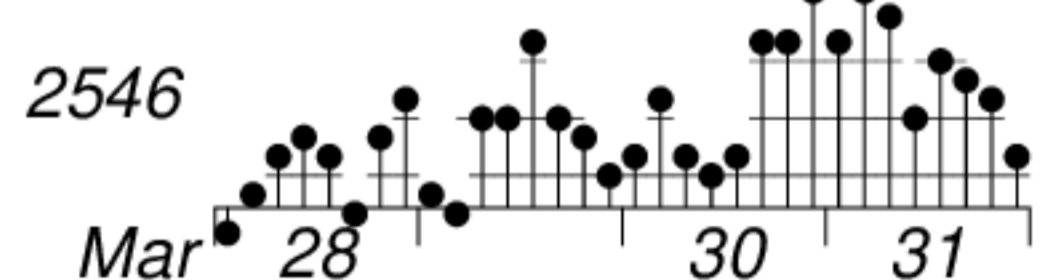

DAYS IN SOLAR ROTATION INTERVAL

1 2 3 4 5 6 7 8 9 10 11 12 13 14 15 16 17 18 19 20 21 22 23 24 25 26 27

ROT.-
NO.

KEY

▲ = sudden commencement

GFZ German Research Centre for Geosciences

PLANETARY MAGNETIC
THREE-HOUR-RANGE INDICES