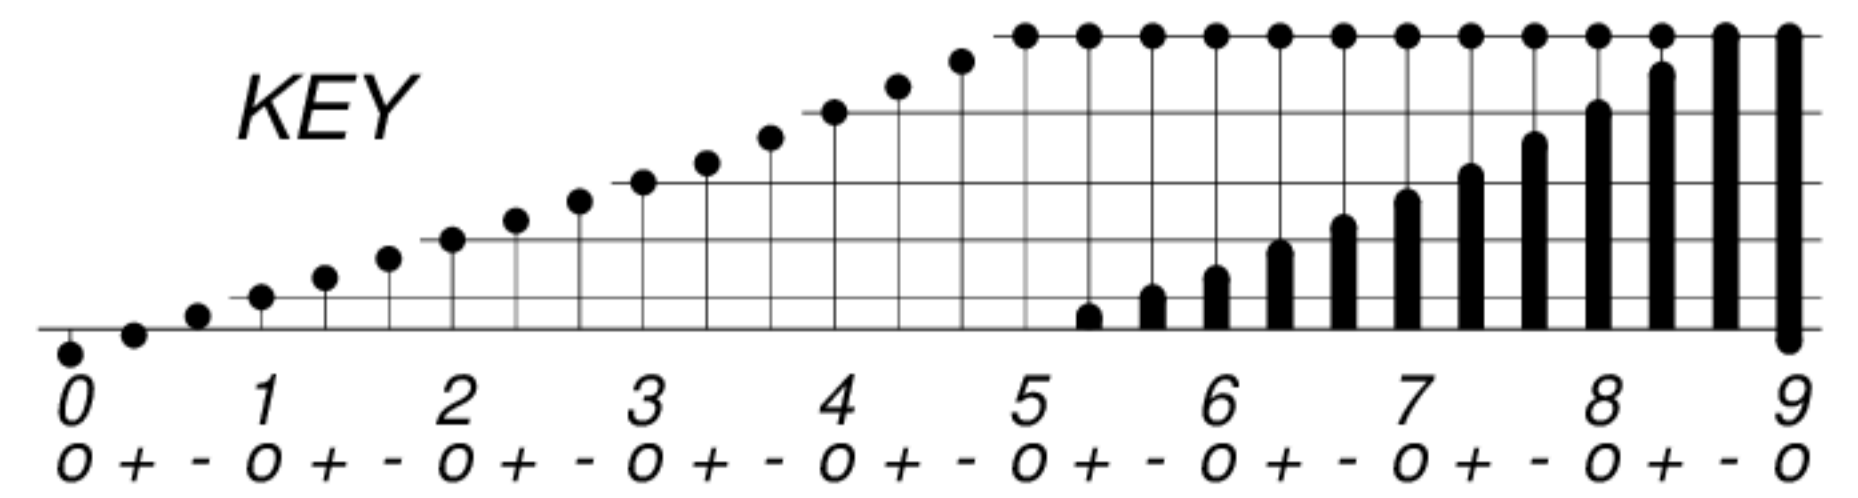

DAYS IN SOLAR ROTATION INTERVAL

1 2 3 4 5 6 7 8 9 10 11 12 13 14 15 16 17 18 19 20 21 22 23 24 25 26 27

ROT.-
NO.

KEY

▲ = sudden commencement

GFZ German Research Centre for Geosciences

PLANETARY MAGNETIC
THREE-HOUR-RANGE INDICES