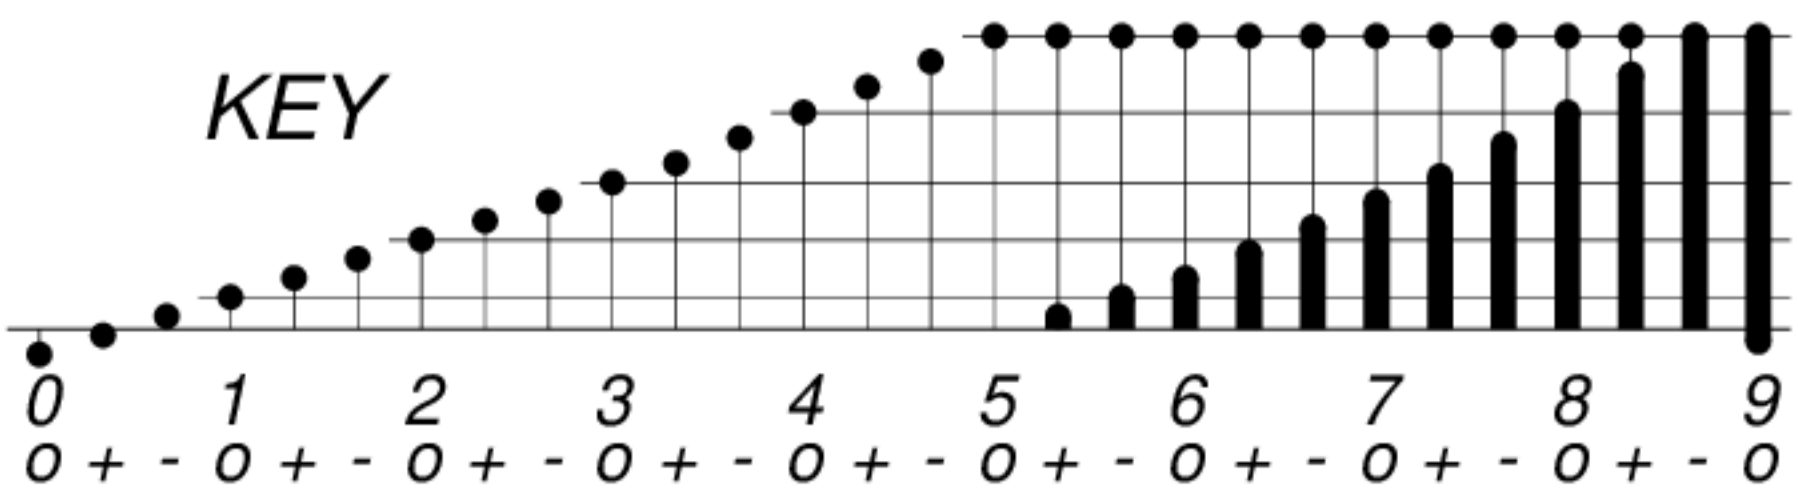

DAYS IN SOLAR ROTATION INTERVAL

1 2 3 4 5 6 7 8 9 10 11 12 13 14 15 16 17 18 19 20 21 22 23 24 25 26 27

ROT.-NO.

KEY

▲ = sudden commencement

GFZ German Research Centre for Geosciences
**PLANETARY MAGNETIC
 THREE-HOUR-RANGE INDICES**