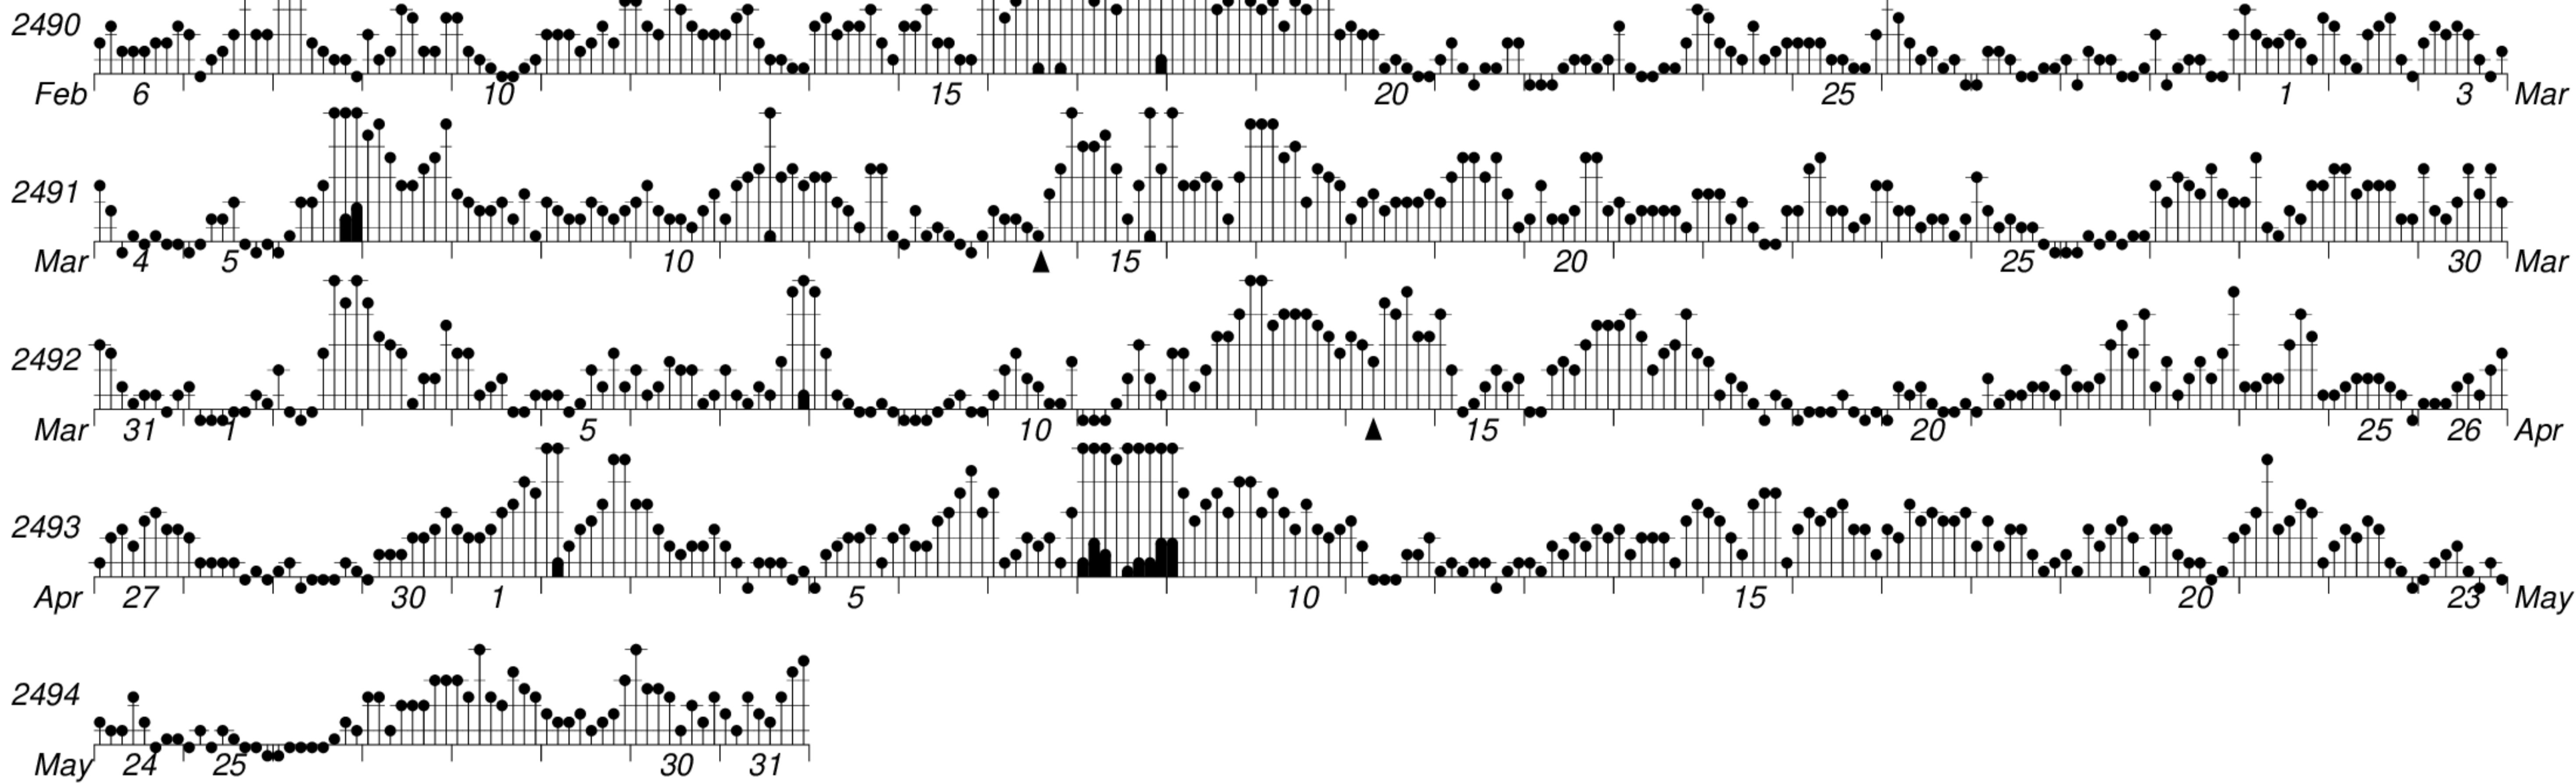

DAYS IN SOLAR ROTATION INTERVAL

1 2 3 4 5 6 7 8 9 10 11 12 13 14 15 16 17 18 19 20 21 22 23 24 25 26 27

ROT.-NO.

KEY

▲ = sudden commencement

GFZ German Research Centre for Geosciences
**PLANETARY MAGNETIC
 THREE-HOUR-RANGE INDICES**

Kp till 2016 May 31