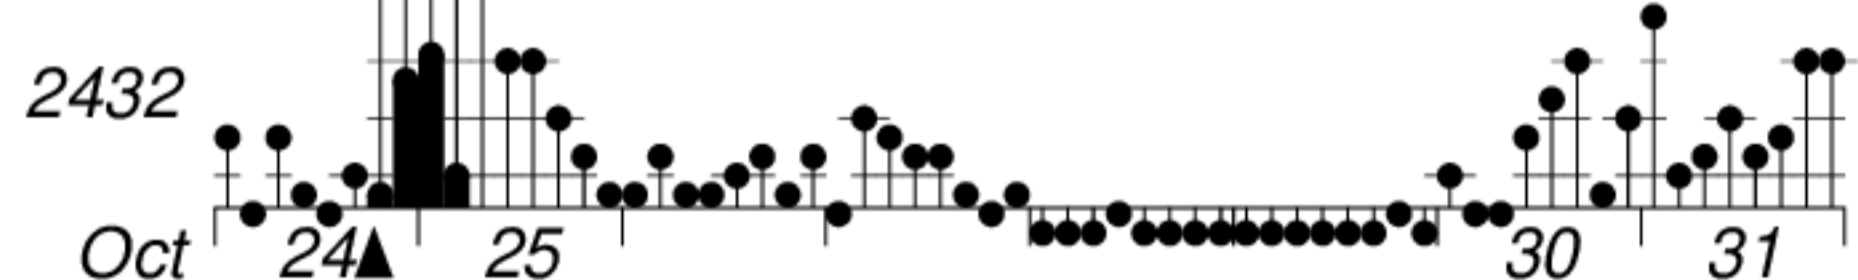

DAYS IN SOLAR ROTATION INTERVAL

1 2 3 4 5 6 7 8 9 10 11 12 13 14 15 16 17 18 19 20 21 22 23 24 25 26 27

ROT.-
NO.

KEY

▲ = sudden commencement

GFZ German Research Centre for Geosciences
**PLANETARY MAGNETIC
THREE-HOUR-RANGE INDICES**