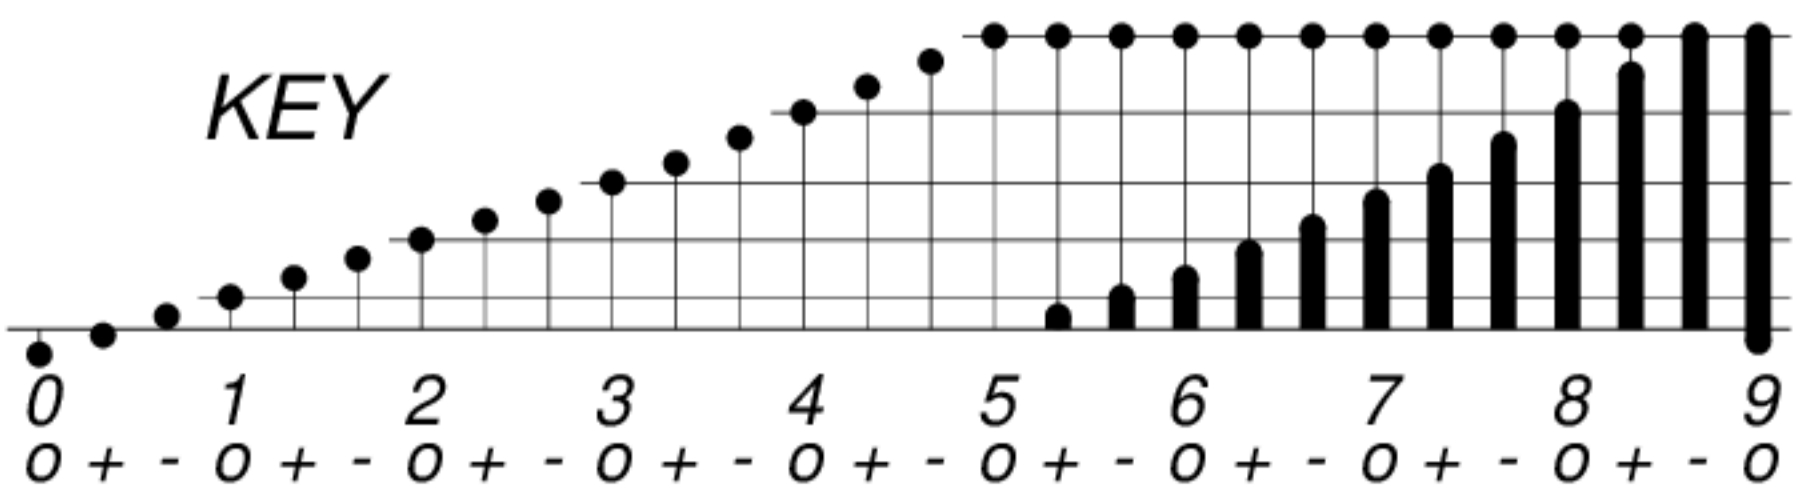

DAYS IN SOLAR ROTATION INTERVAL

1 2 3 4 5 6 7 8 9 10 11 12 13 14 15 16 17 18 19 20 21 22 23 24 25 26 27

ROT.-
NO.

KEY

▲ = sudden commencement

GFZ German Research Centre for Geosciences

**PLANETARY MAGNETIC
THREE-HOUR-RANGE INDICES**

Kp till 2011 Sep 30