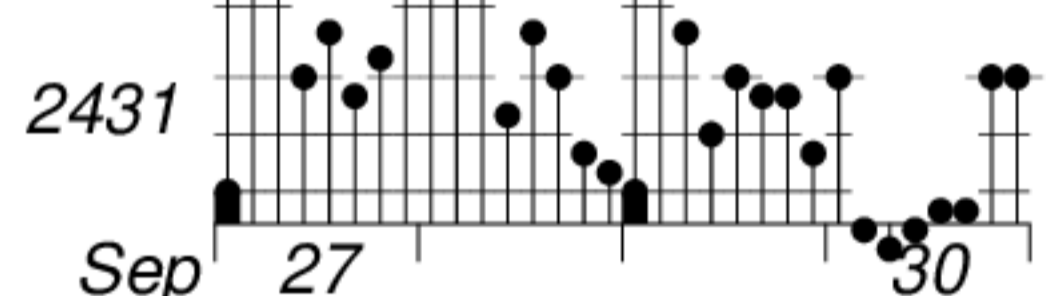

DAYS IN SOLAR ROTATION INTERVAL

1 2 3 4 5 6 7 8 9 10 11 12 13 14 15 16 17 18 19 20 21 22 23 24 25 26 27

ROT.-
NO.

KEY

▲ = sudden commencement

GFZ German Research Centre for Geosciences

**PLANETARY MAGNETIC
THREE-HOUR-RANGE INDICES**