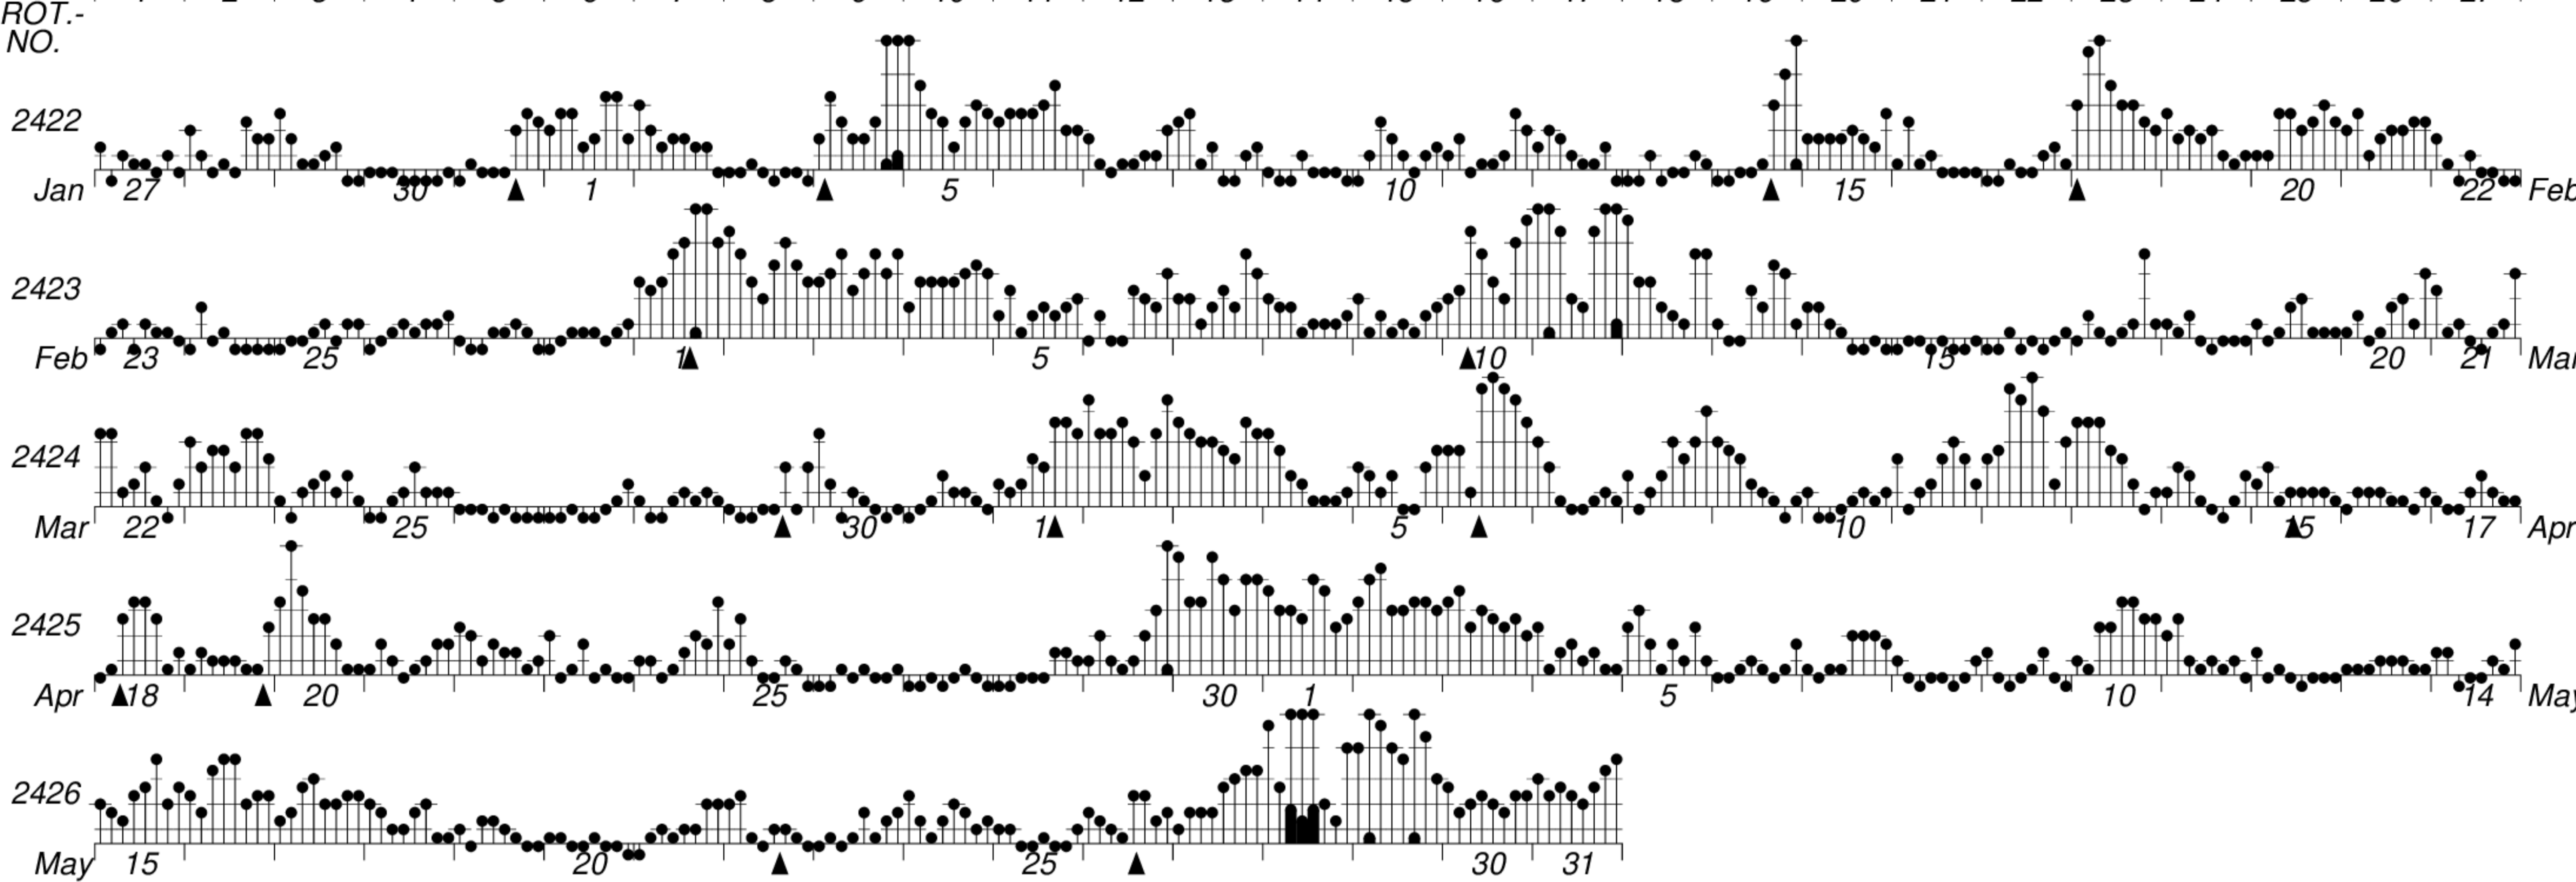

DAYS IN SOLAR ROTATION INTERVAL

1 2 3 4 5 6 7 8 9 10 11 12 13 14 15 16 17 18 19 20 21 22 23 24 25 26 27

KEY

▲ = sudden commencement

GFZ German Research Centre for Geosciences
**PLANETARY MAGNETIC
 THREE-HOUR-RANGE INDICES**

Kp till 2011 May 31