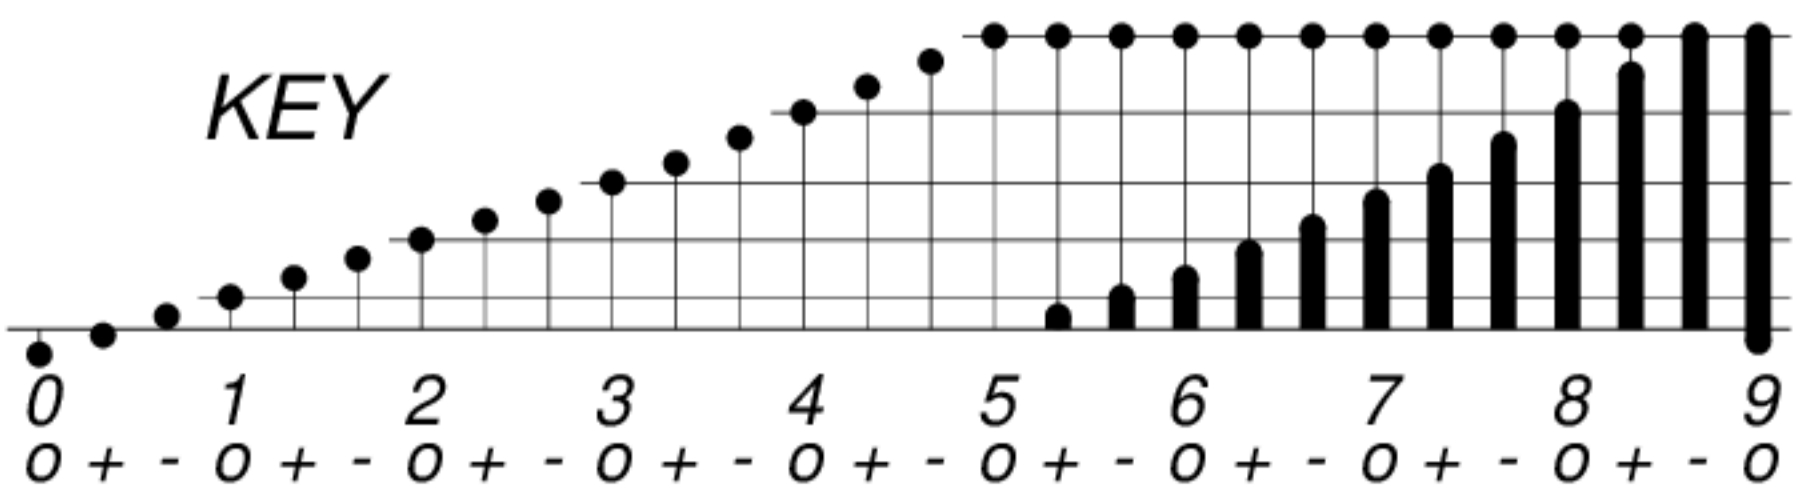

DAYS IN SOLAR ROTATION INTERVAL

1 2 3 4 5 6 7 8 9 10 11 12 13 14 15 16 17 18 19 20 21 22 23 24 25 26 27

ROT.-NO.

KEY

▲ = sudden commencement

GFZ German Research Centre for Geosciences
**PLANETARY MAGNETIC
THREE-HOUR-RANGE INDICES**

Kp till 2010 May 31