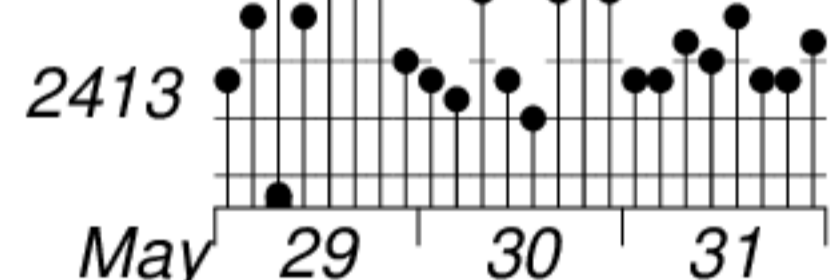

DAYS IN SOLAR ROTATION INTERVAL

1 2 3 4 5 6 7 8 9 10 11 12 13 14 15 16 17 18 19 20 21 22 23 24 25 26 27

ROT.-NO.

KEY

▲ = sudden commencement

GFZ German Research Centre for Geosciences
**PLANETARY MAGNETIC
THREE-HOUR-RANGE INDICES**