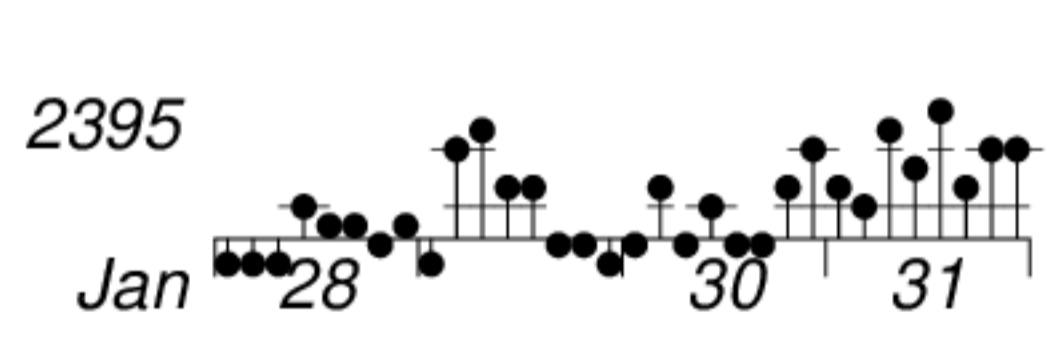

DAYS IN SOLAR ROTATION INTERVAL

1 2 3 4 5 6 7 8 9 10 11 12 13 14 15 16 17 18 19 20 21 22 23 24 25 26 27

ROT.-
NO.

KEY

▲ = sudden commencement

GFZ German Research Centre for Geosciences
**PLANETARY MAGNETIC
 THREE-HOUR-RANGE INDICES**