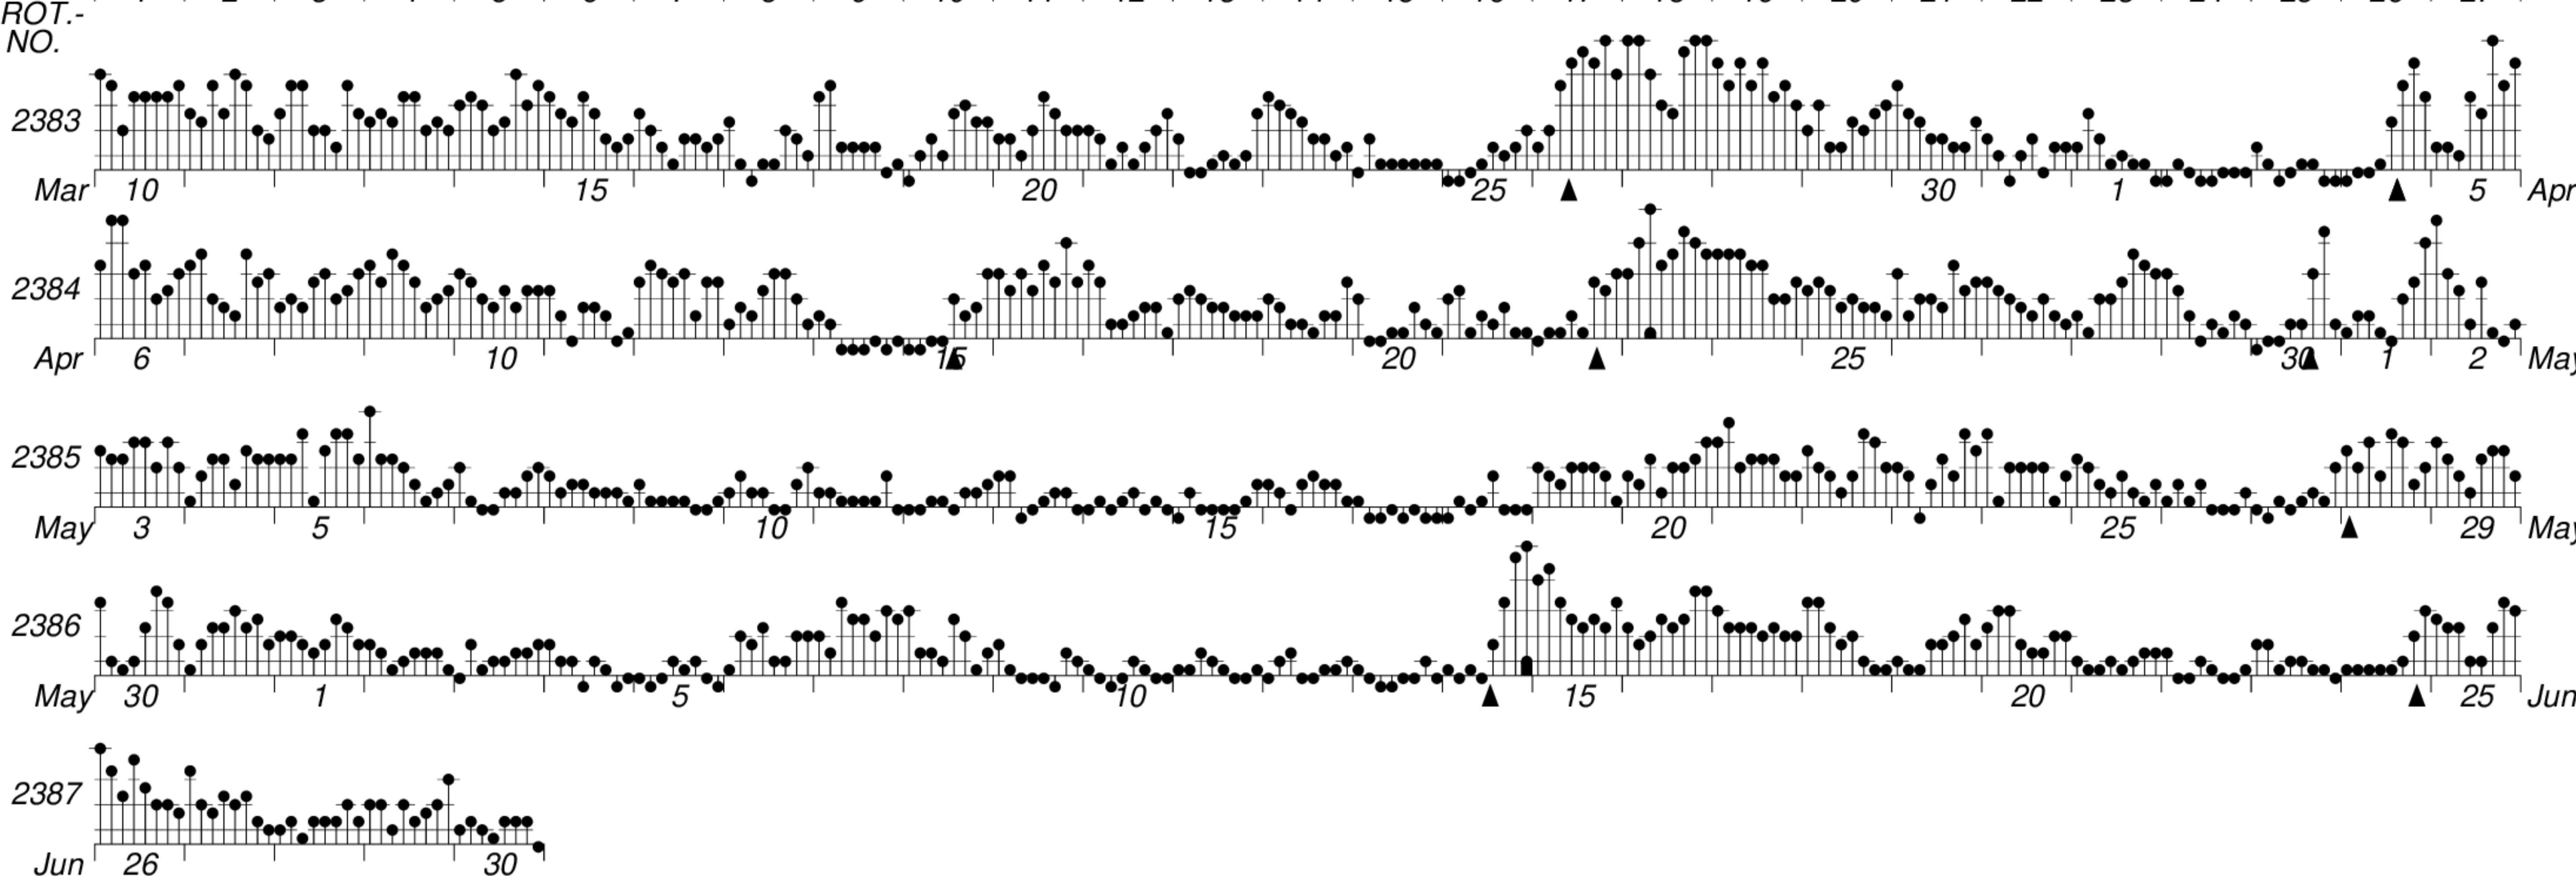

DAYS IN SOLAR ROTATION INTERVAL

1 2 3 4 5 6 7 8 9 10 11 12 13 14 15 16 17 18 19 20 21 22 23 24 25 26 27

KEY

▲ = sudden commencement

GFZ German Research Centre for Geosciences
**PLANETARY MAGNETIC
 THREE-HOUR-RANGE INDICES**

Kp till 2008 Jun 30