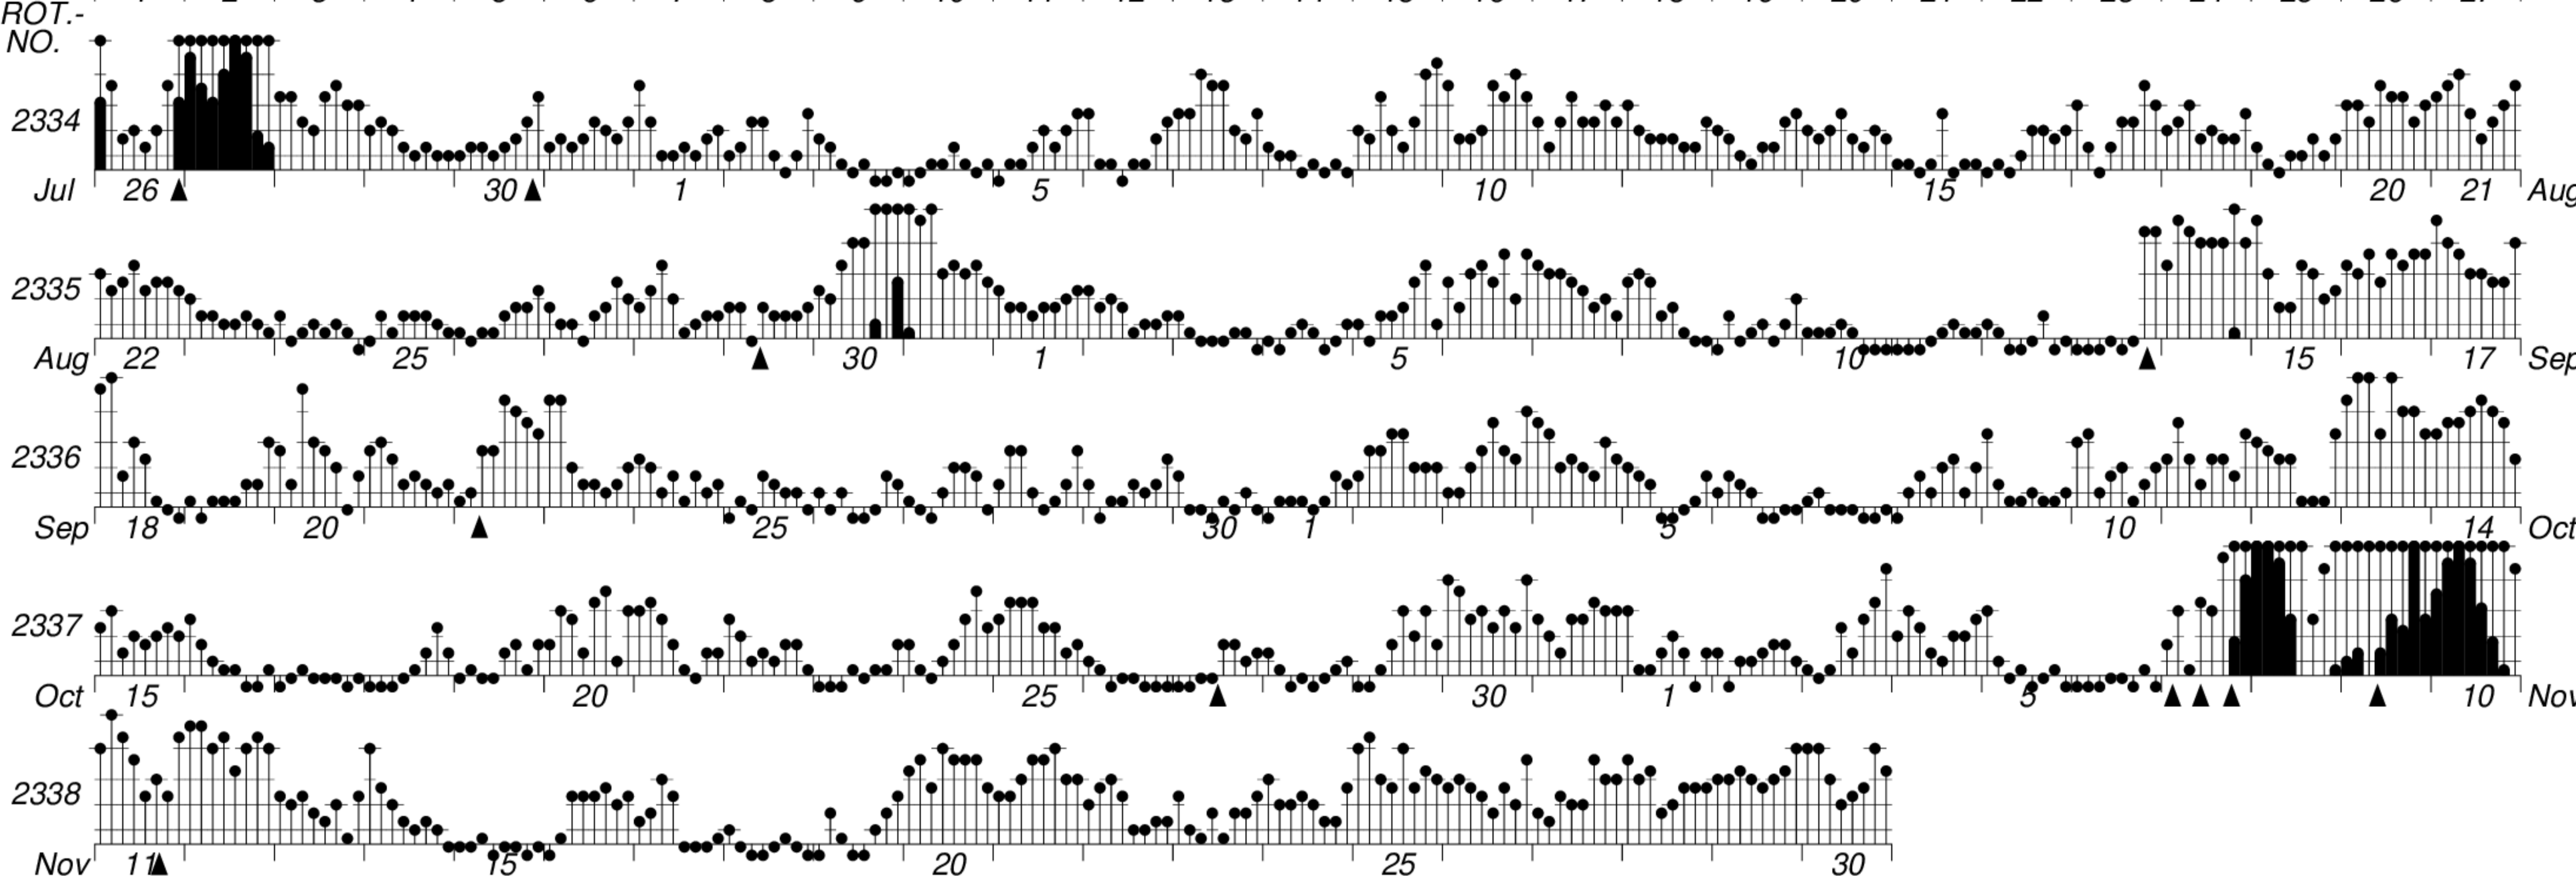

DAYS IN SOLAR ROTATION INTERVAL

1 2 3 4 5 6 7 8 9 10 11 12 13 14 15 16 17 18 19 20 21 22 23 24 25 26 27

KEY

▲ = sudden commencement

GFZ German Research Centre for Geosciences
**PLANETARY MAGNETIC
 THREE-HOUR-RANGE INDICES**

Kp till 2004 Nov 30