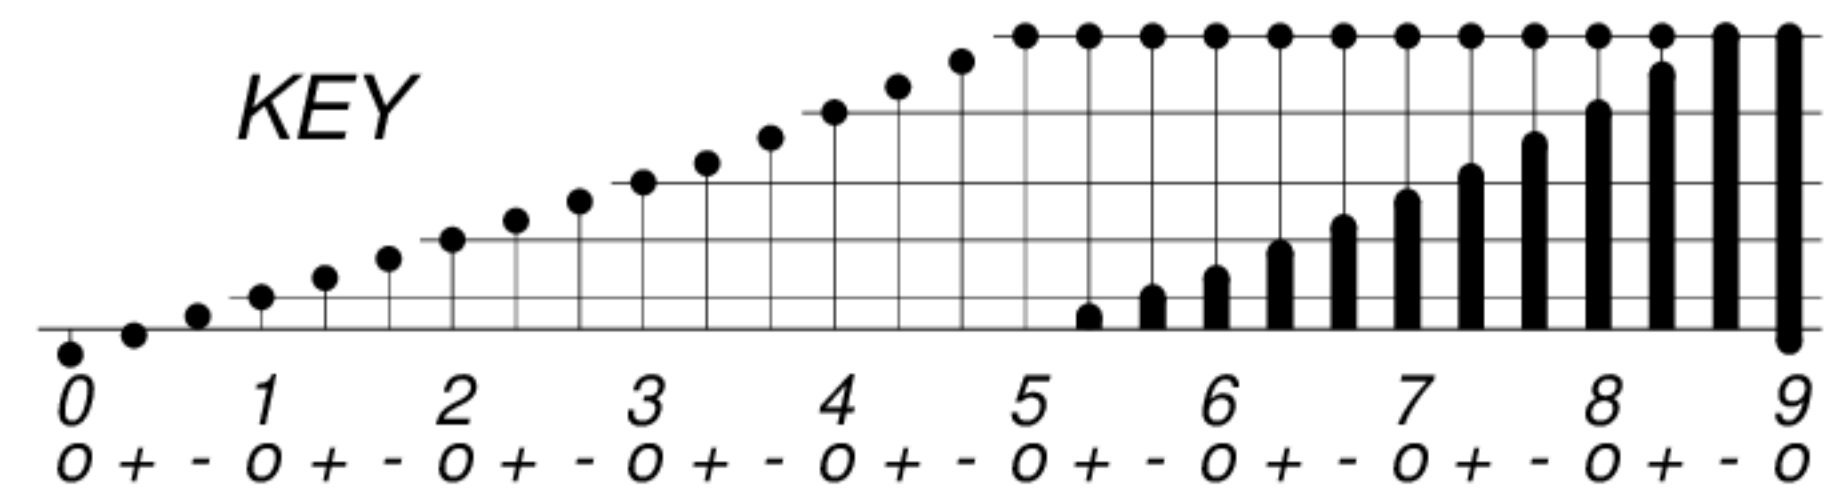

DAYS IN SOLAR ROTATION INTERVAL

KEY

▲ = sudden commencement

GFZ German Research Centre for Geosciences
**PLANETARY MAGNETIC
THREE-HOUR-RANGE INDICES**

Kp till 2003 Jan 31