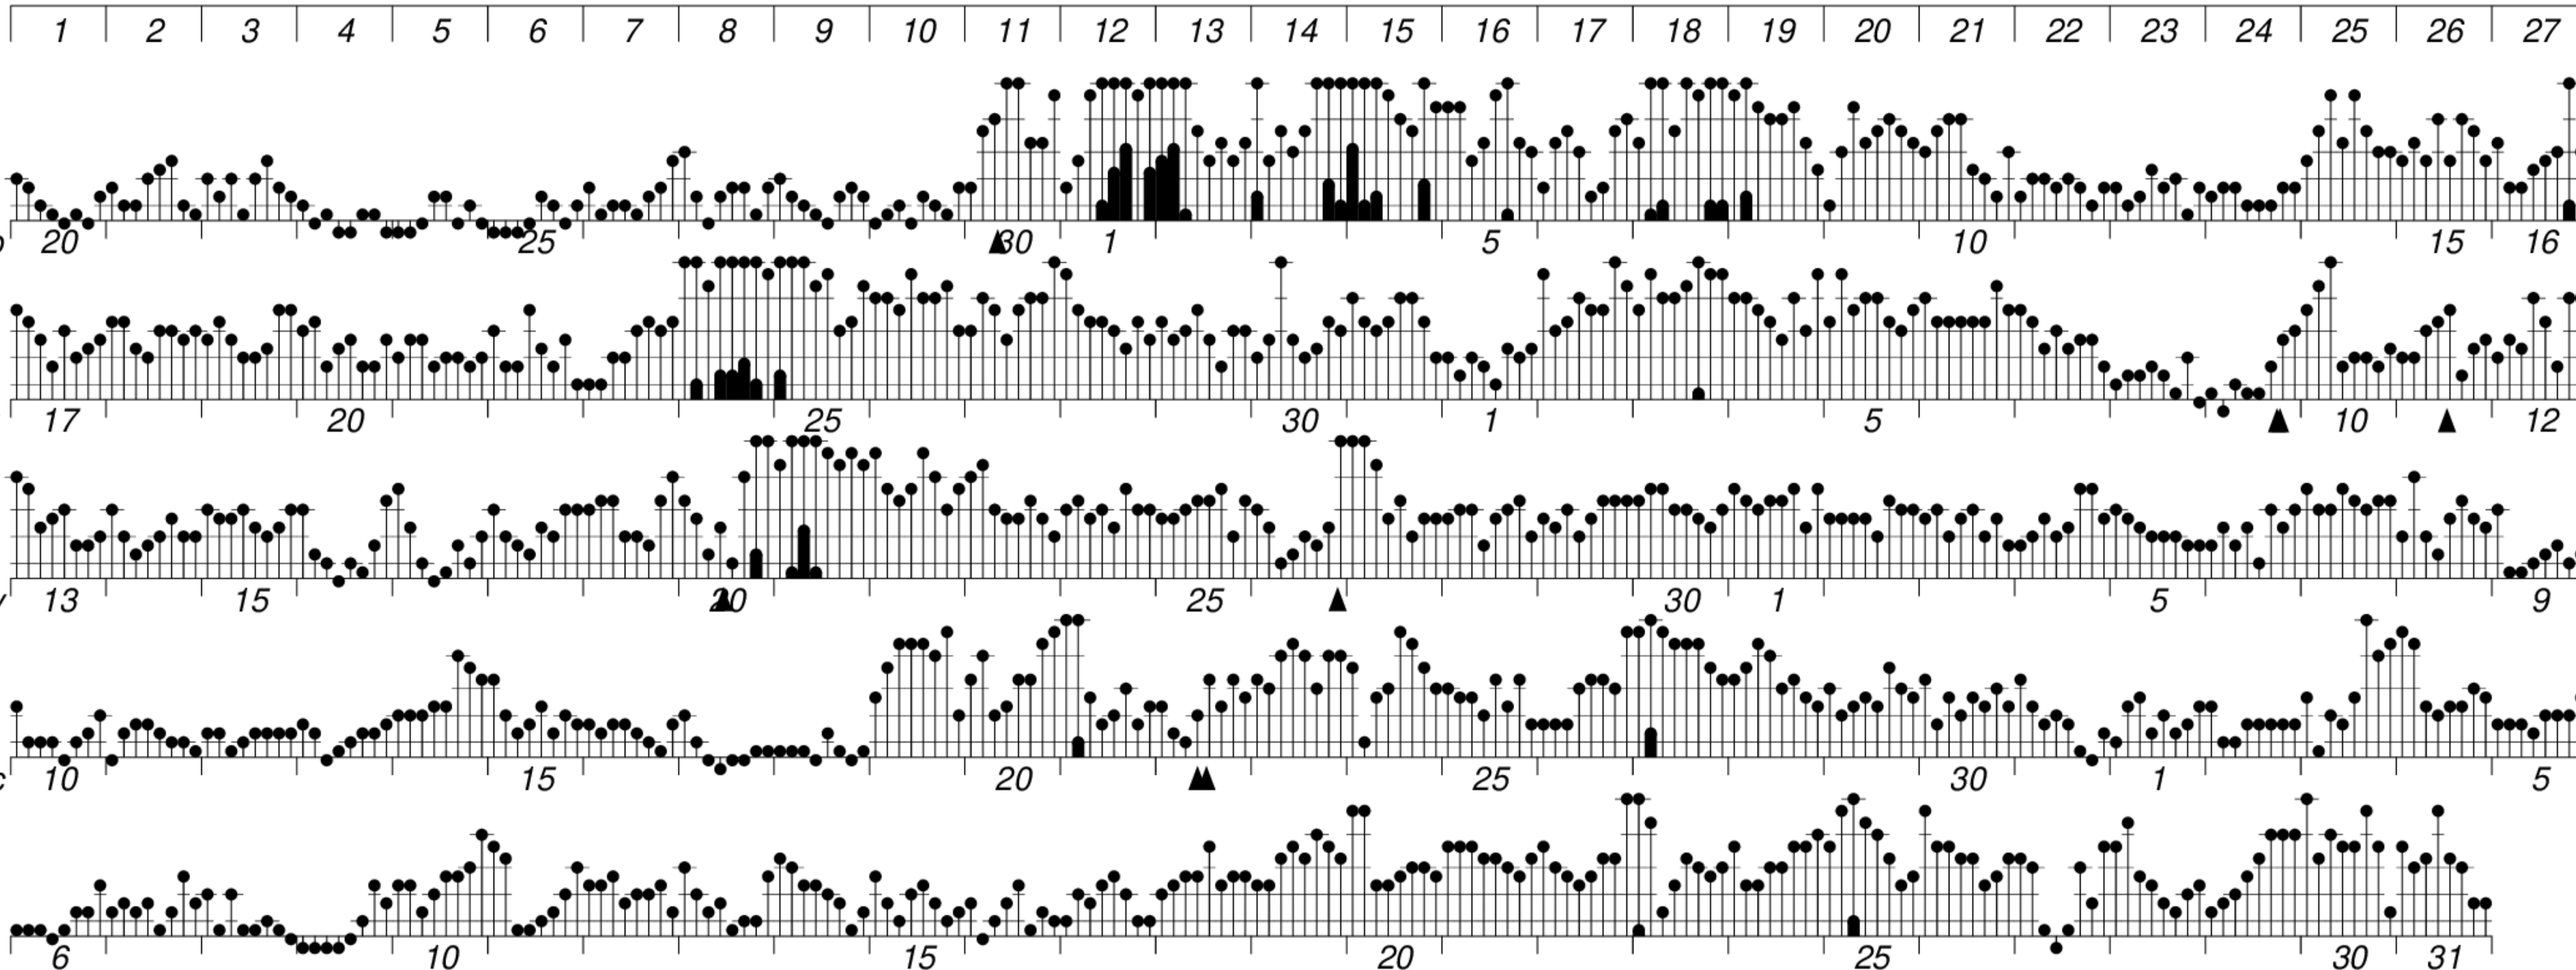

DAYS IN SOLAR ROTATION INTERVAL

KEY

▲ = sudden commencement

GFZ German Research Centre for Geosciences
**PLANETARY MAGNETIC
THREE-HOUR-RANGE INDICES**

Kp till 2003 Jan 31